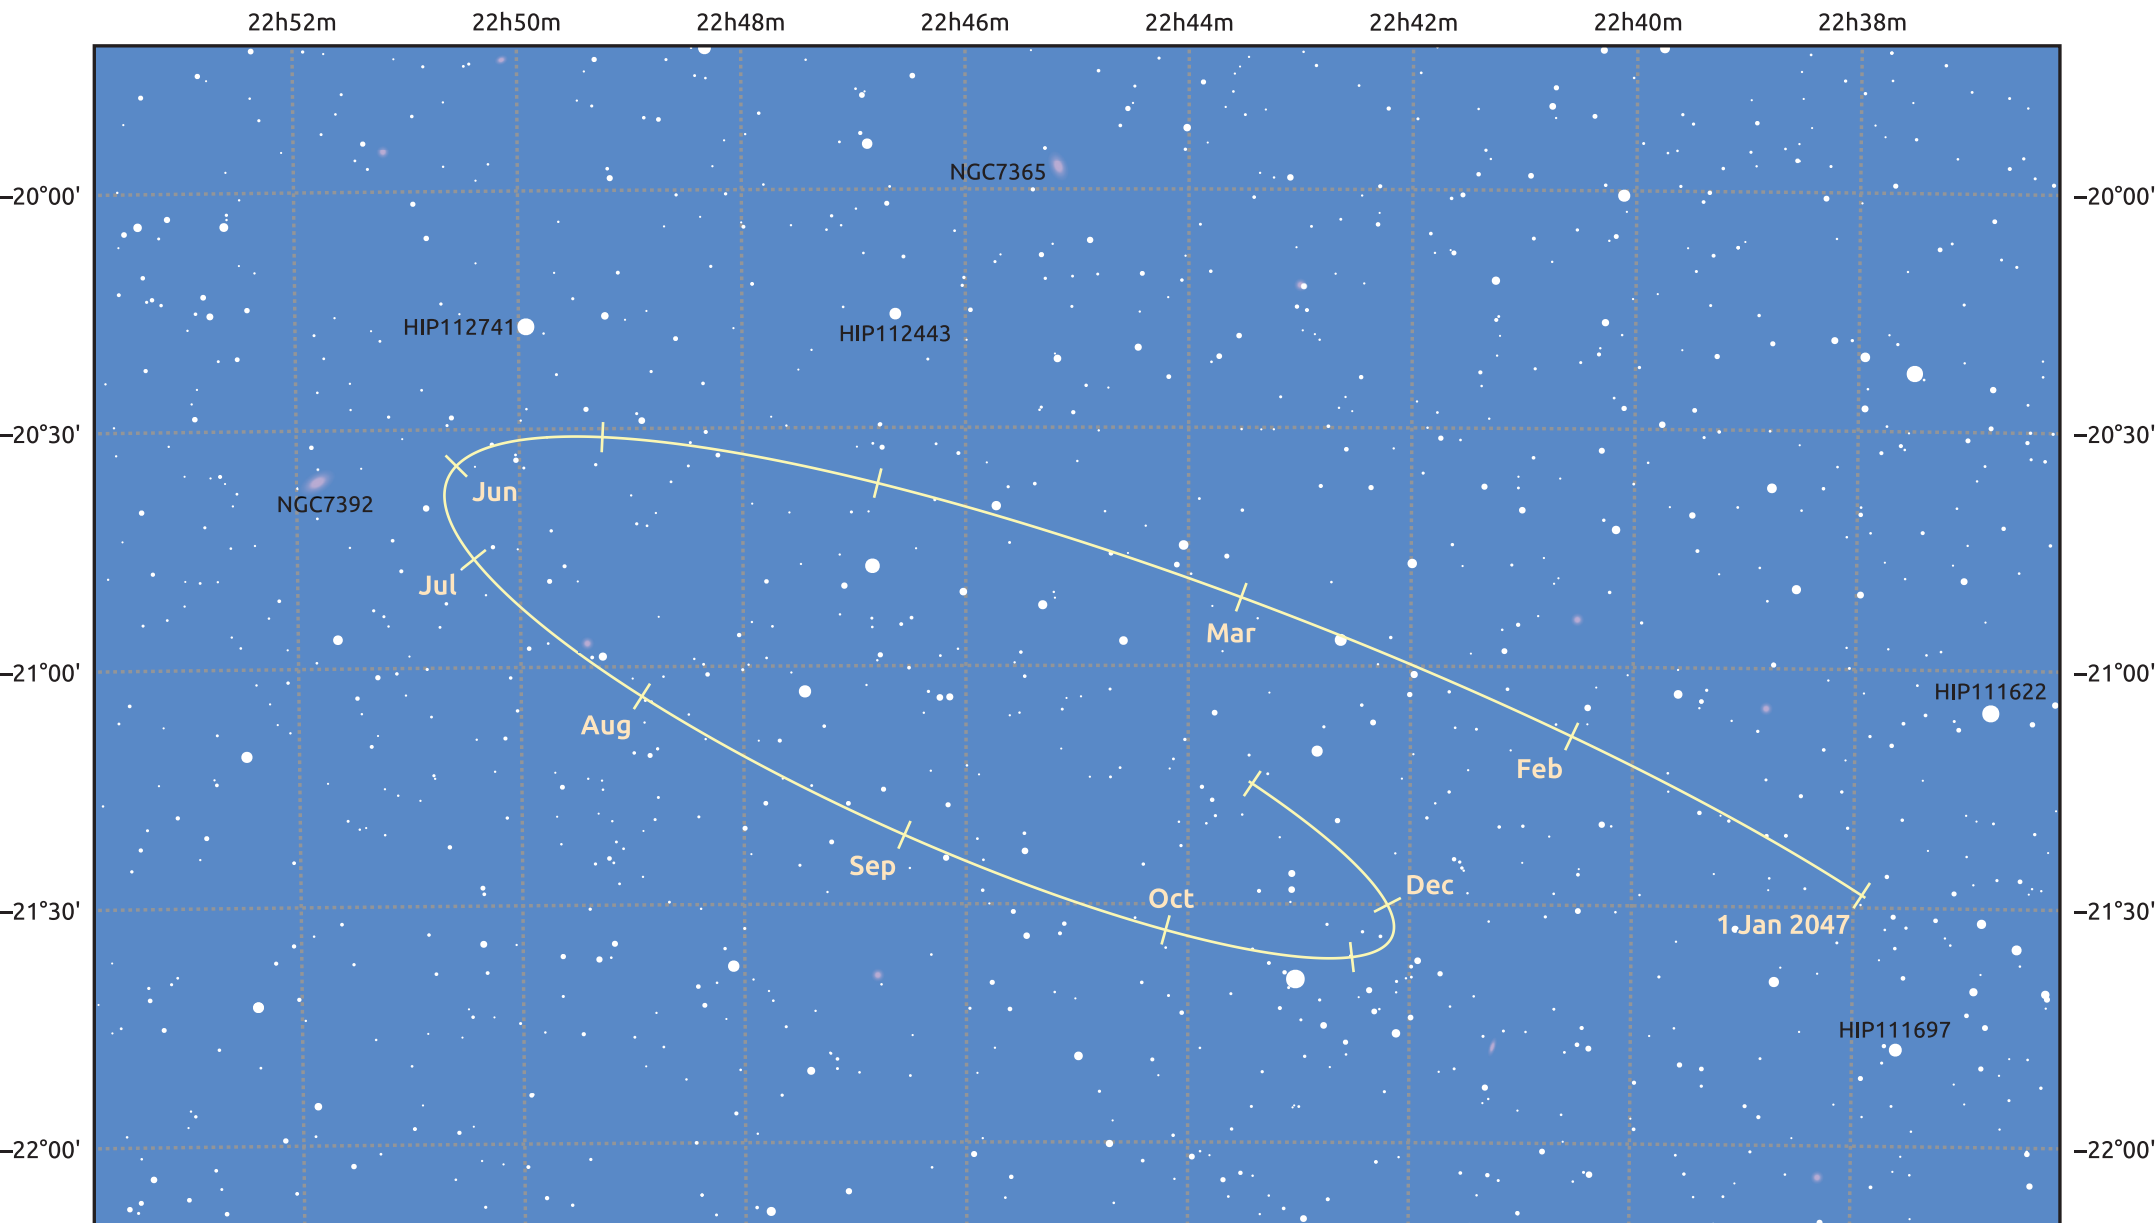

# The path of Pluto in 2047

© Dominic Ford 2011–2025. Date markers placed at midnight UTC. Downloaded from <https://in-the-sky.org>

Magnitude scale: 14.0 13.0 12.0 11.0 10.0 9.0 8.0 7.0

— Ecliptic Plane

Galaxy Bright nebula Open cluster Globular cluster Planetary nebula