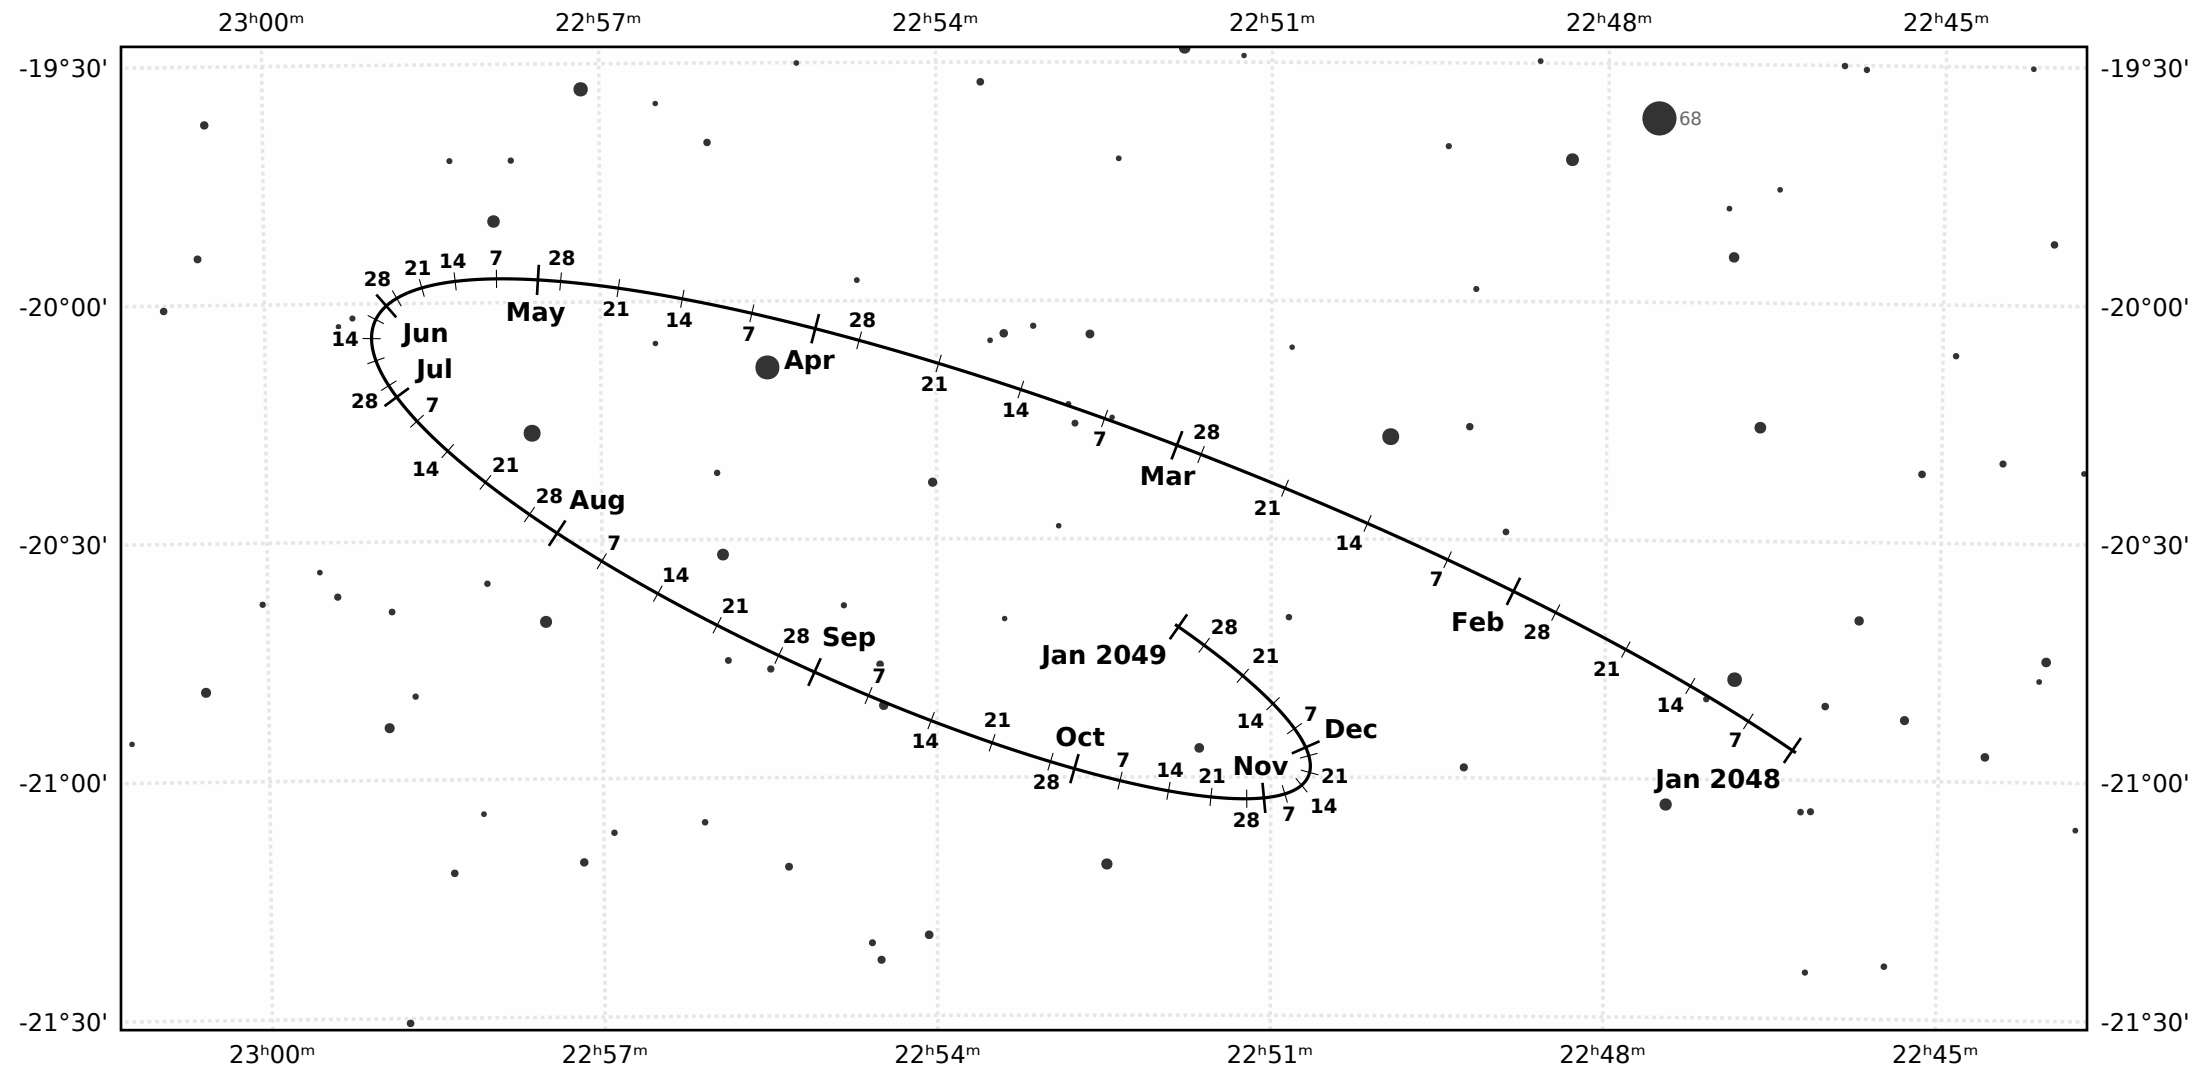

# The path of Pluto in 2048

© Dominic Ford 2011-2021. Downloaded from <https://in-the-sky.org>

Magnitude scale: •11.0 •10.5 •10.0 •9.5 •9.0 •8.5 •8.0 •7.5 •7.0 •6.5 •6.0 •5.5 •5.0

— The Equator — Ecliptic Plane — Galactic Plane