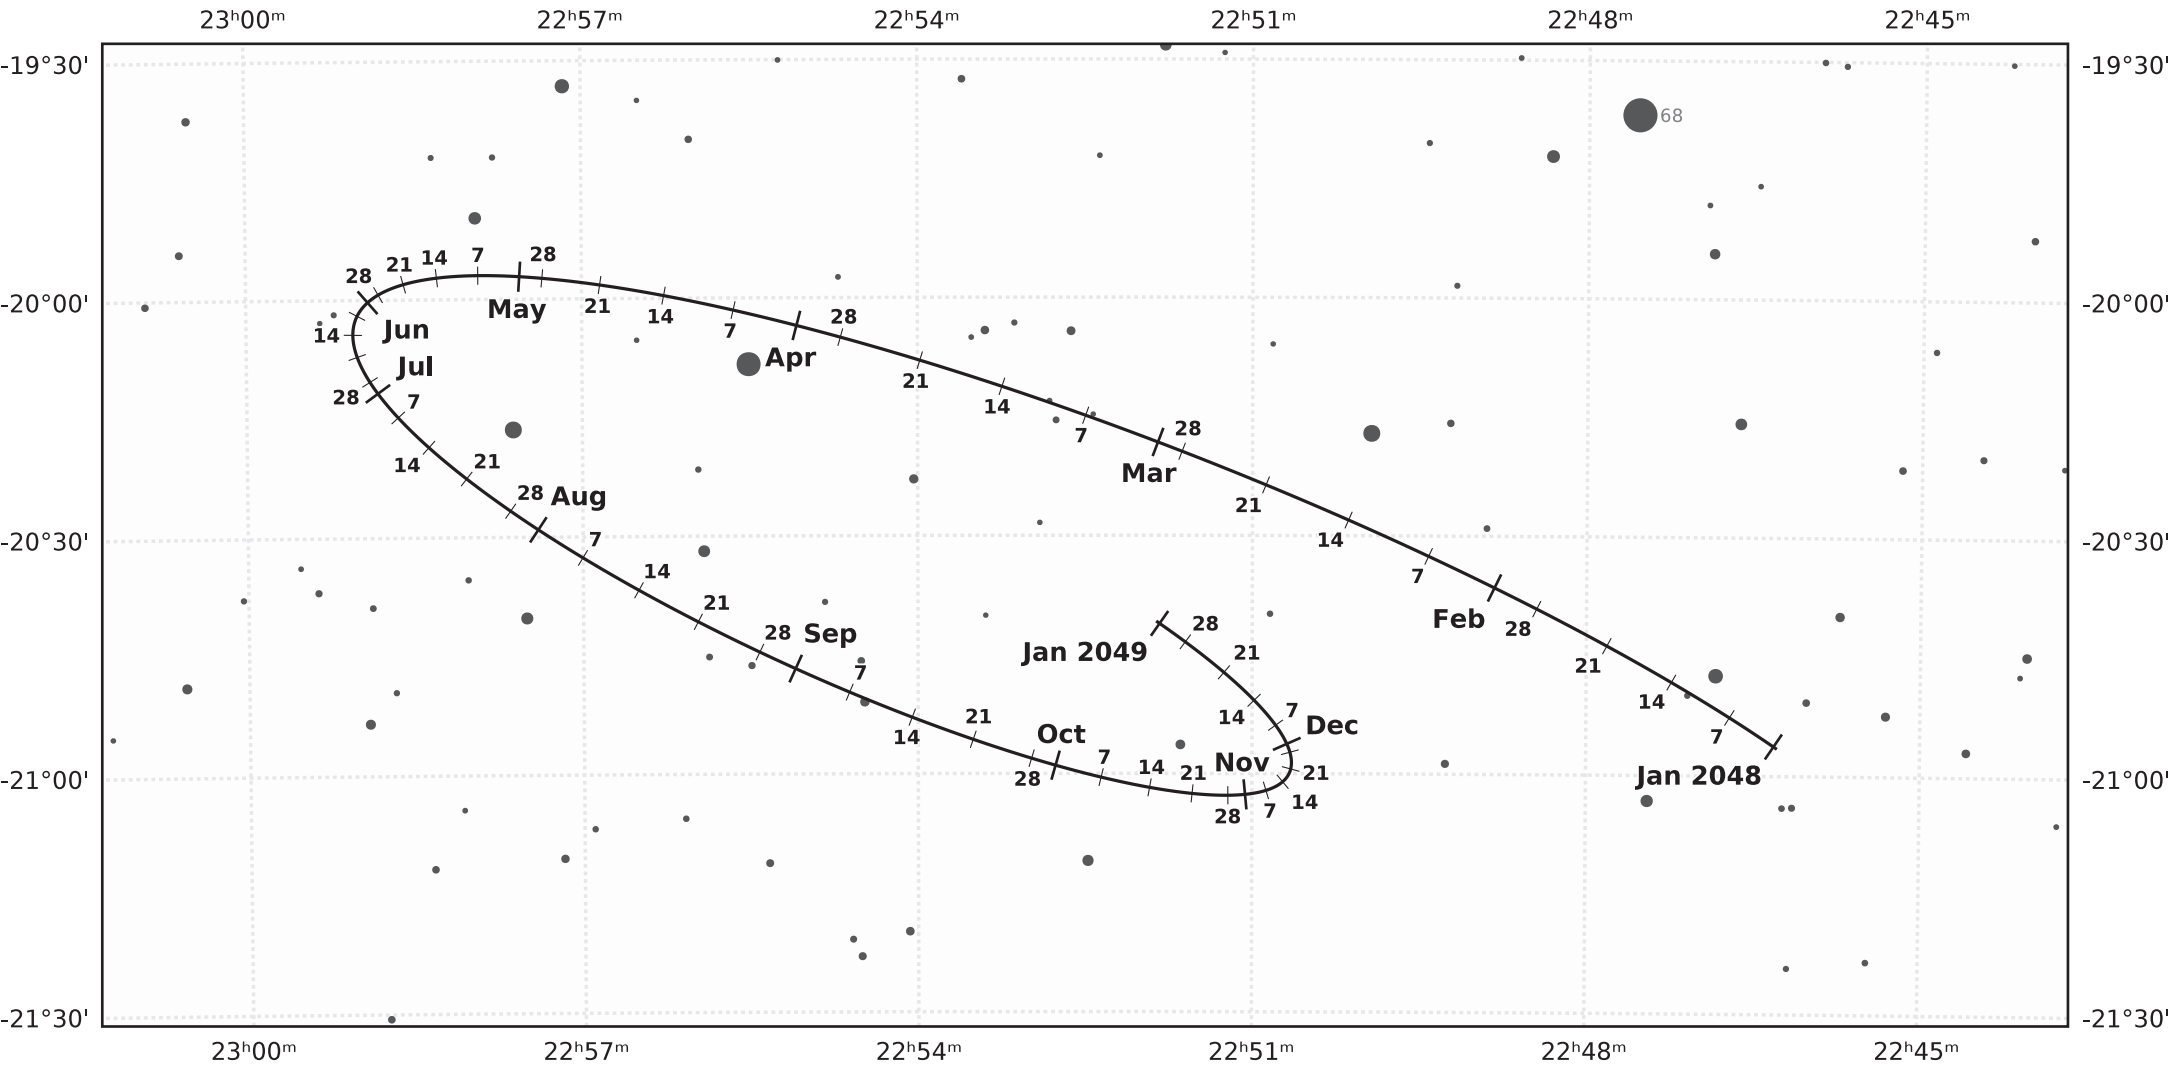

The path of Pluto in 2048

© Dominic Ford 2011-2021. Downloaded from <https://in-the-sky.org>

Magnitude scale: •11.0 •10.5 •10.0 •9.5 •9.0 •8.5 •8.0 •7.5 •7.0 •6.5 •6.0 •5.5 •5.0

— The Equator — Ecliptic Plane — Galactic Plane