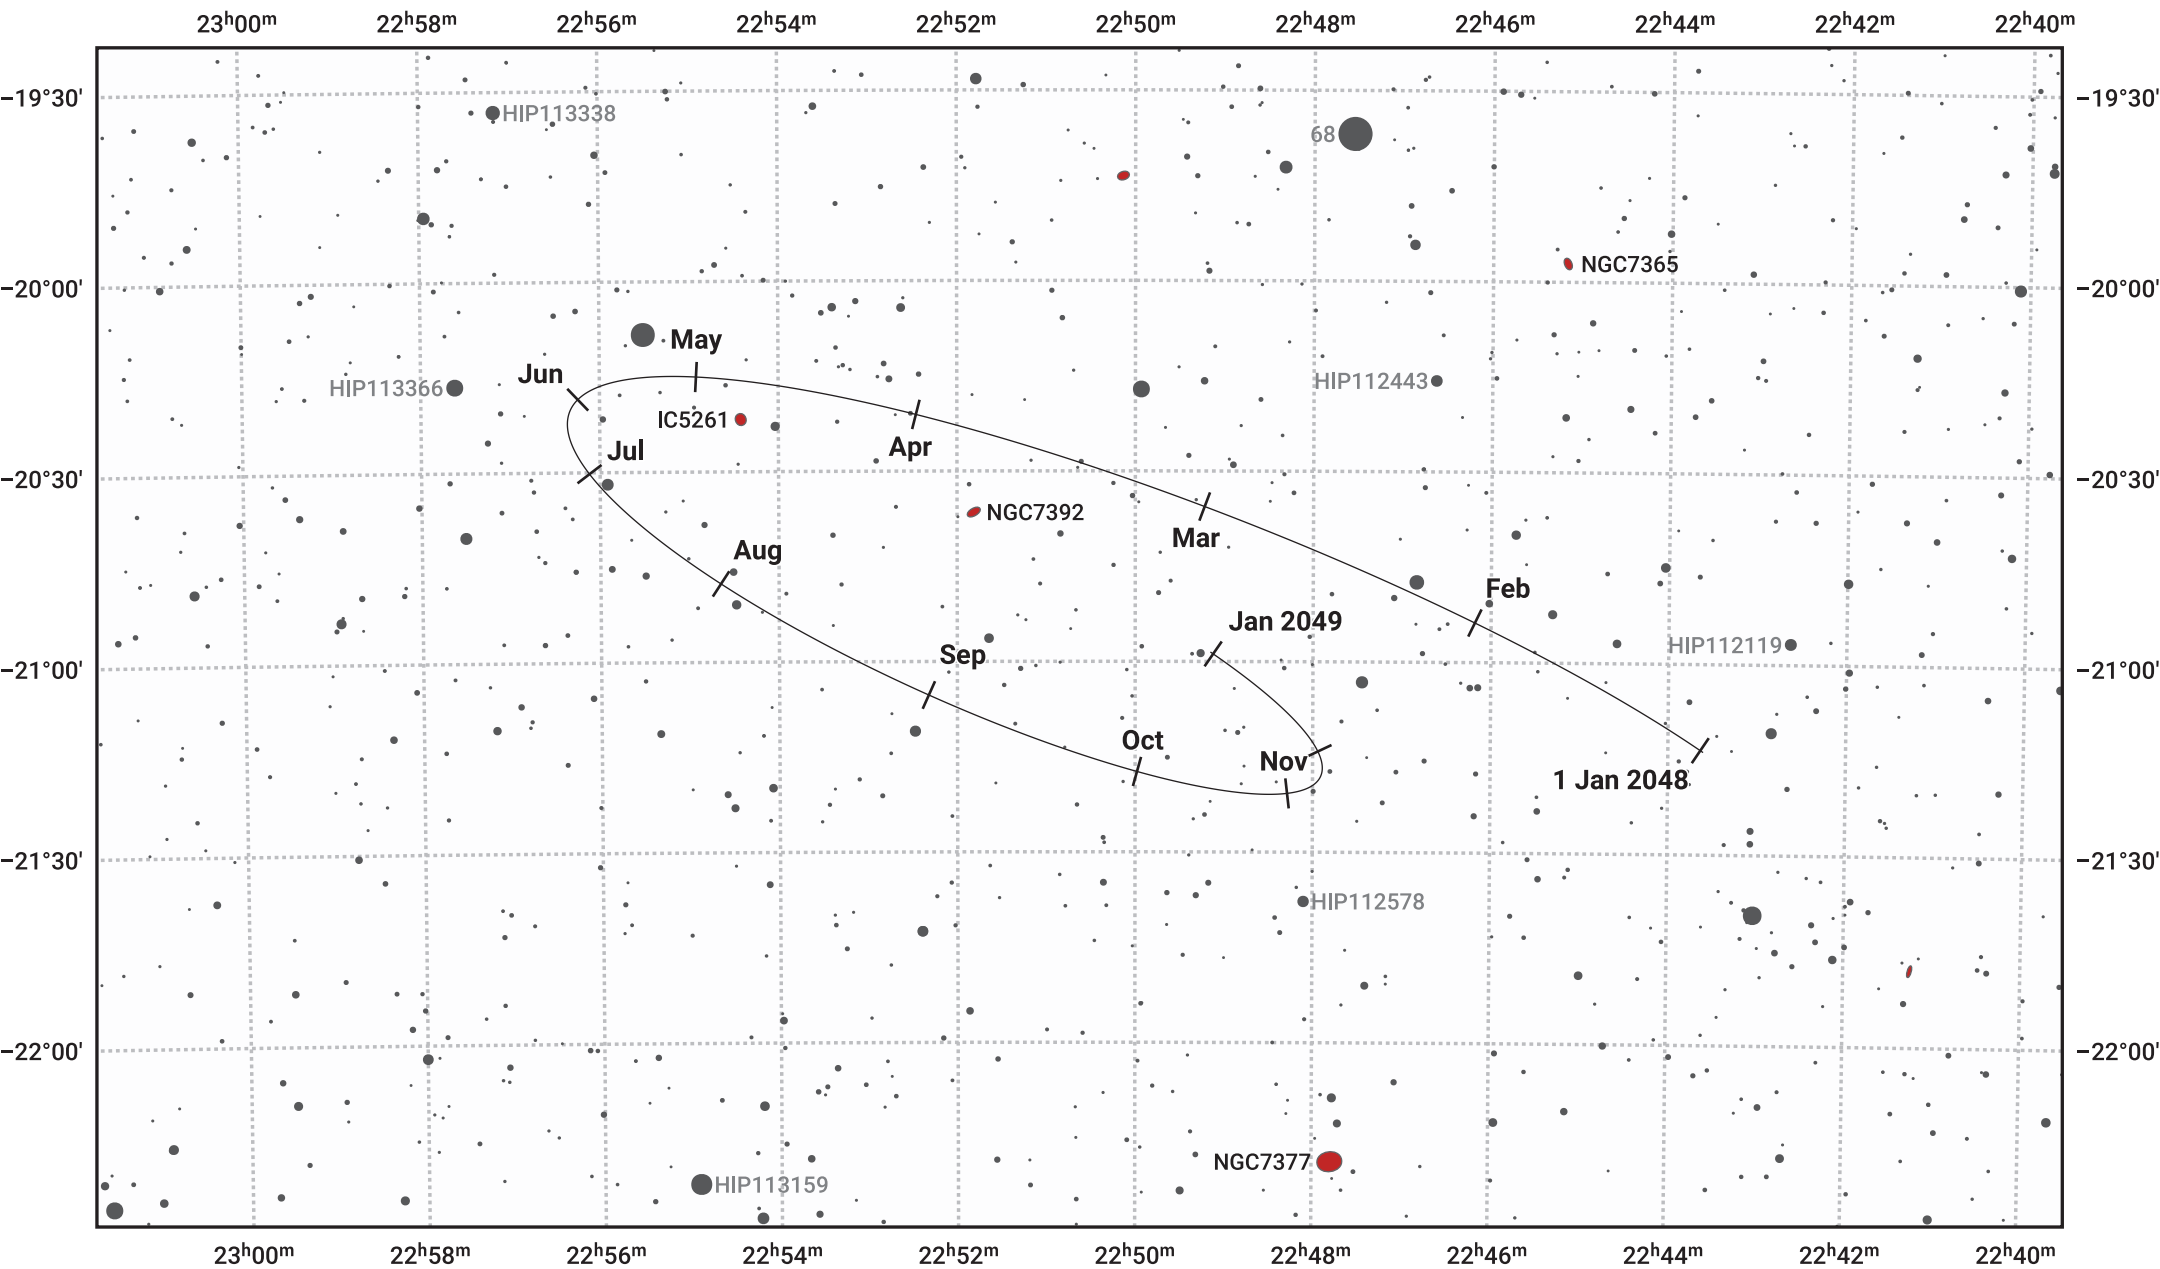

The path of Pluto in 2048

© Dominic Ford 2011–2024. Date markers placed at midnight UTC. Downloaded from <https://in-the-sky.org>

Magnitude scale: ·13.0 ·12.0 ·11.0 ·10.0 ·9.0 ●8.0 ●7.0 ●6.0 ●5.0

— Ecliptic Plane

- Galaxy
- Bright nebula
- Open cluster
- ⊕ Globular cluster

Date	Mag
2048 Jan 1	15.9
2048 Apr 1	15.9
2048 Jul 1	15.8
2048 Oct 1	15.8
2049 Jan 1	15.9