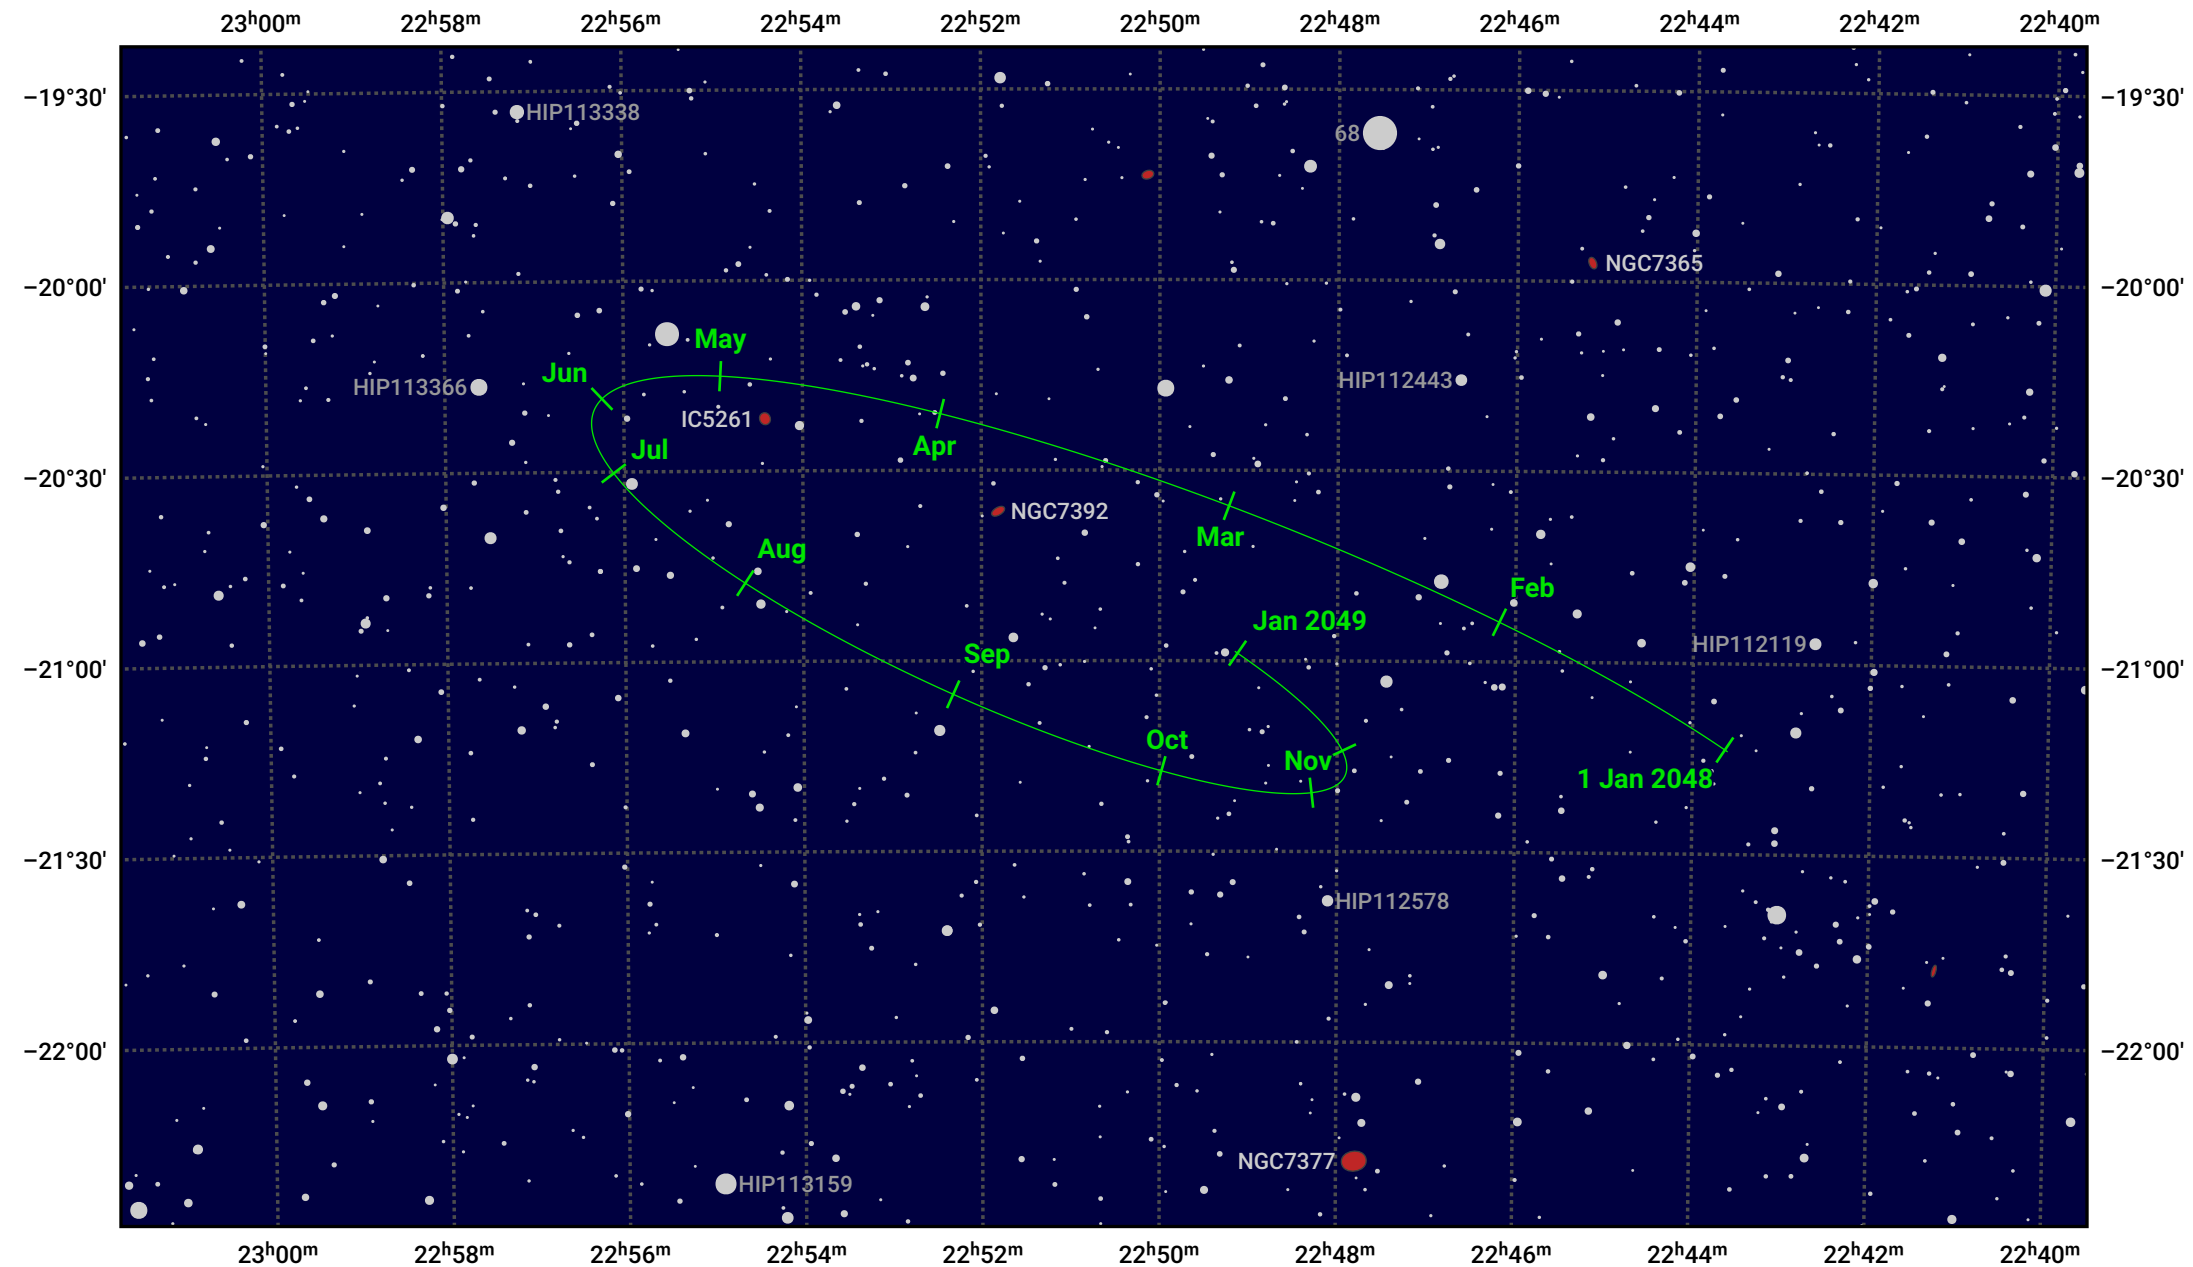

# The path of Pluto in 2048

© Dominic Ford 2011–2024. Date markers placed at midnight UTC. Downloaded from <https://in-the-sky.org>

Magnitude scale: · 13.0 · 12.0 · 11.0 · 10.0 · 9.0 · 8.0 · 7.0 · 6.0 · 5.0

— Ecliptic Plane

● Galaxy    ■ Bright nebula    ● Open cluster    ● Globular cluster

Date	Mag
2048 Jan 1	15.9
2048 Apr 1	15.9
2048 Jul 1	15.8
2048 Oct 1	15.8
2049 Jan 1	15.9