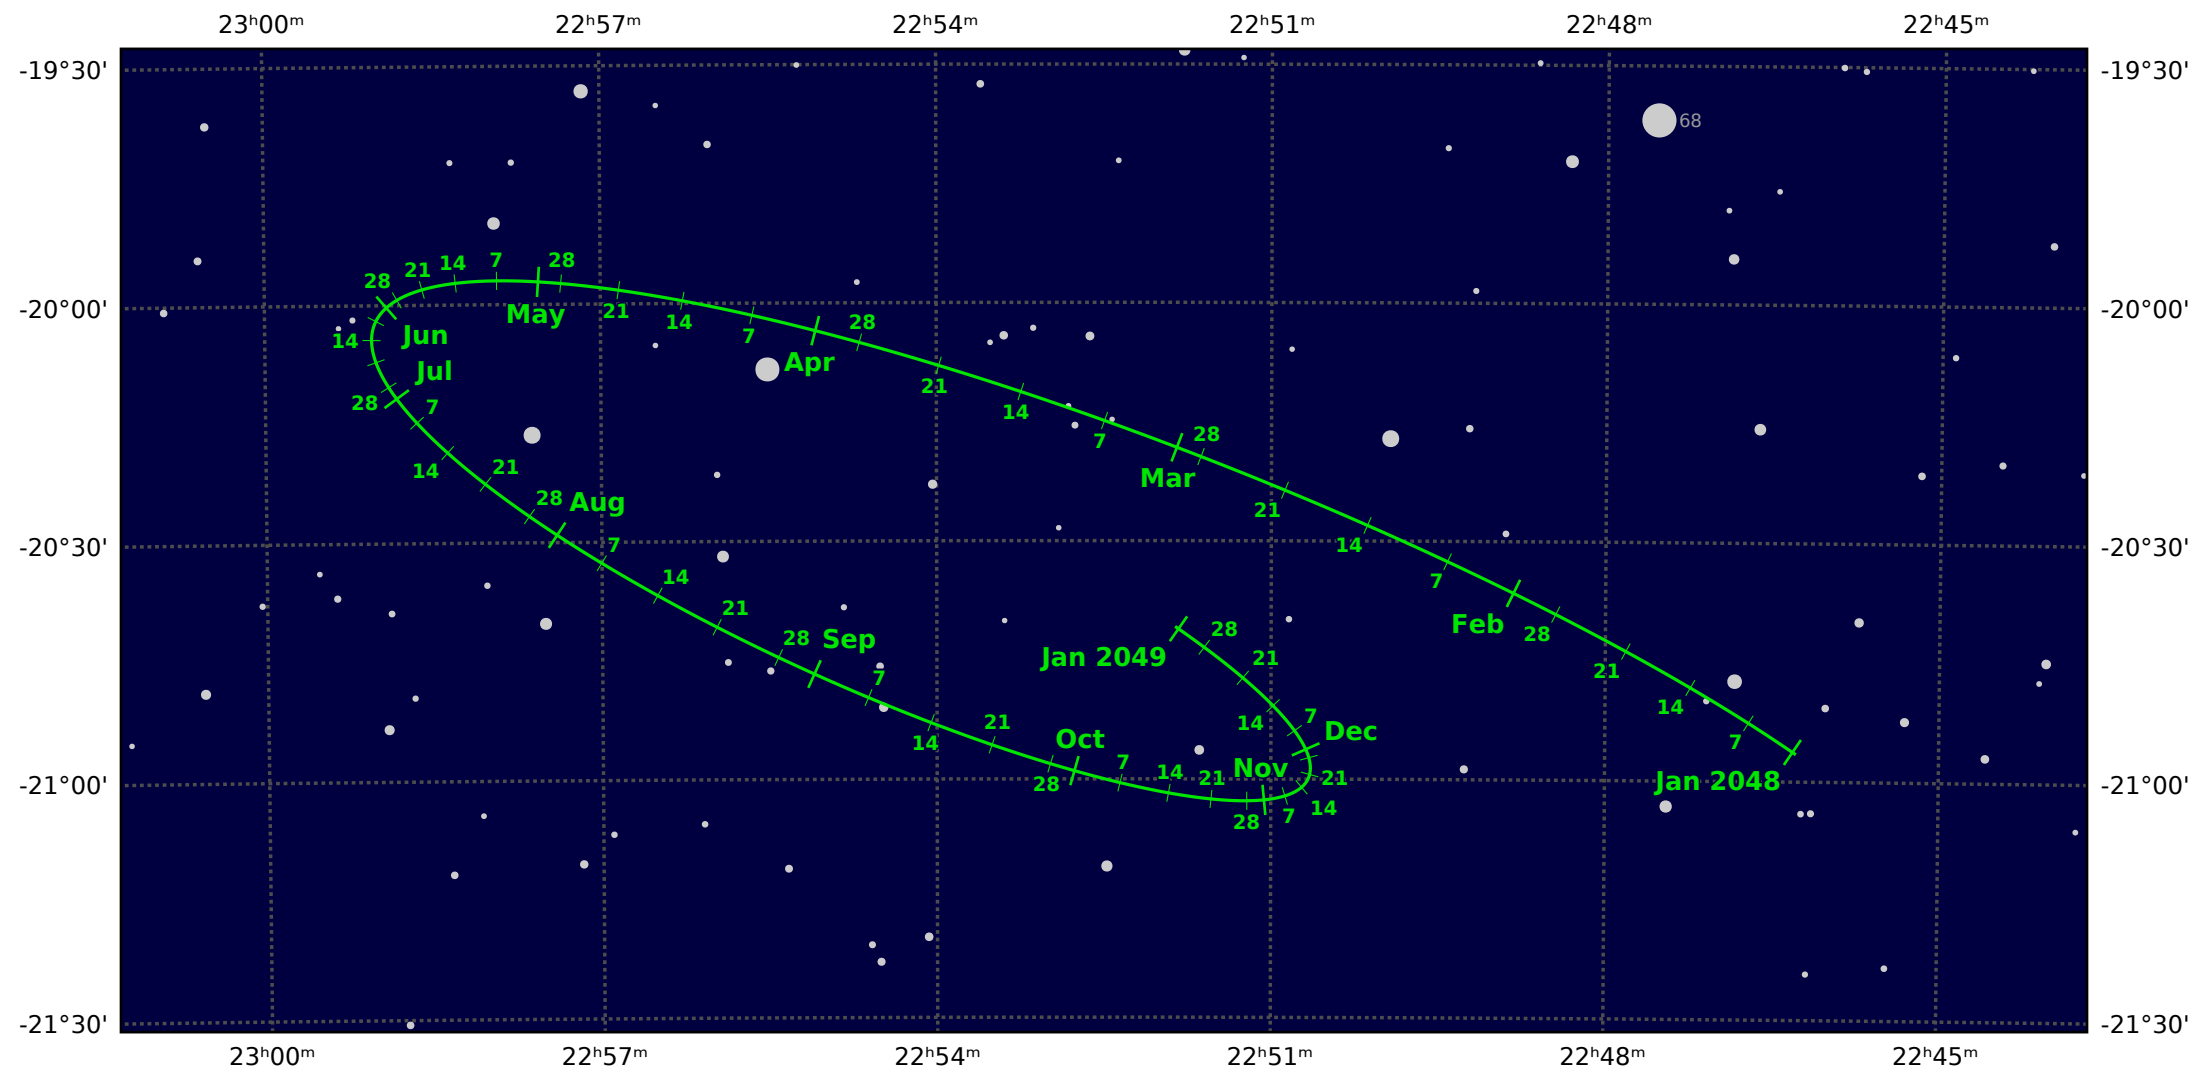

The path of Pluto in 2048

© Dominic Ford 2011-2021. Downloaded from <https://in-the-sky.org>

Magnitude scale: ● 11.0 ● 10.5 ● 10.0 ● 9.5 ● 9.0 ● 8.5 ● 8.0 ● 7.5 ● 7.0 ● 6.5 ● 6.0 ● 5.5 ● 5.0

— Ecliptic Plane — Galactic Plane