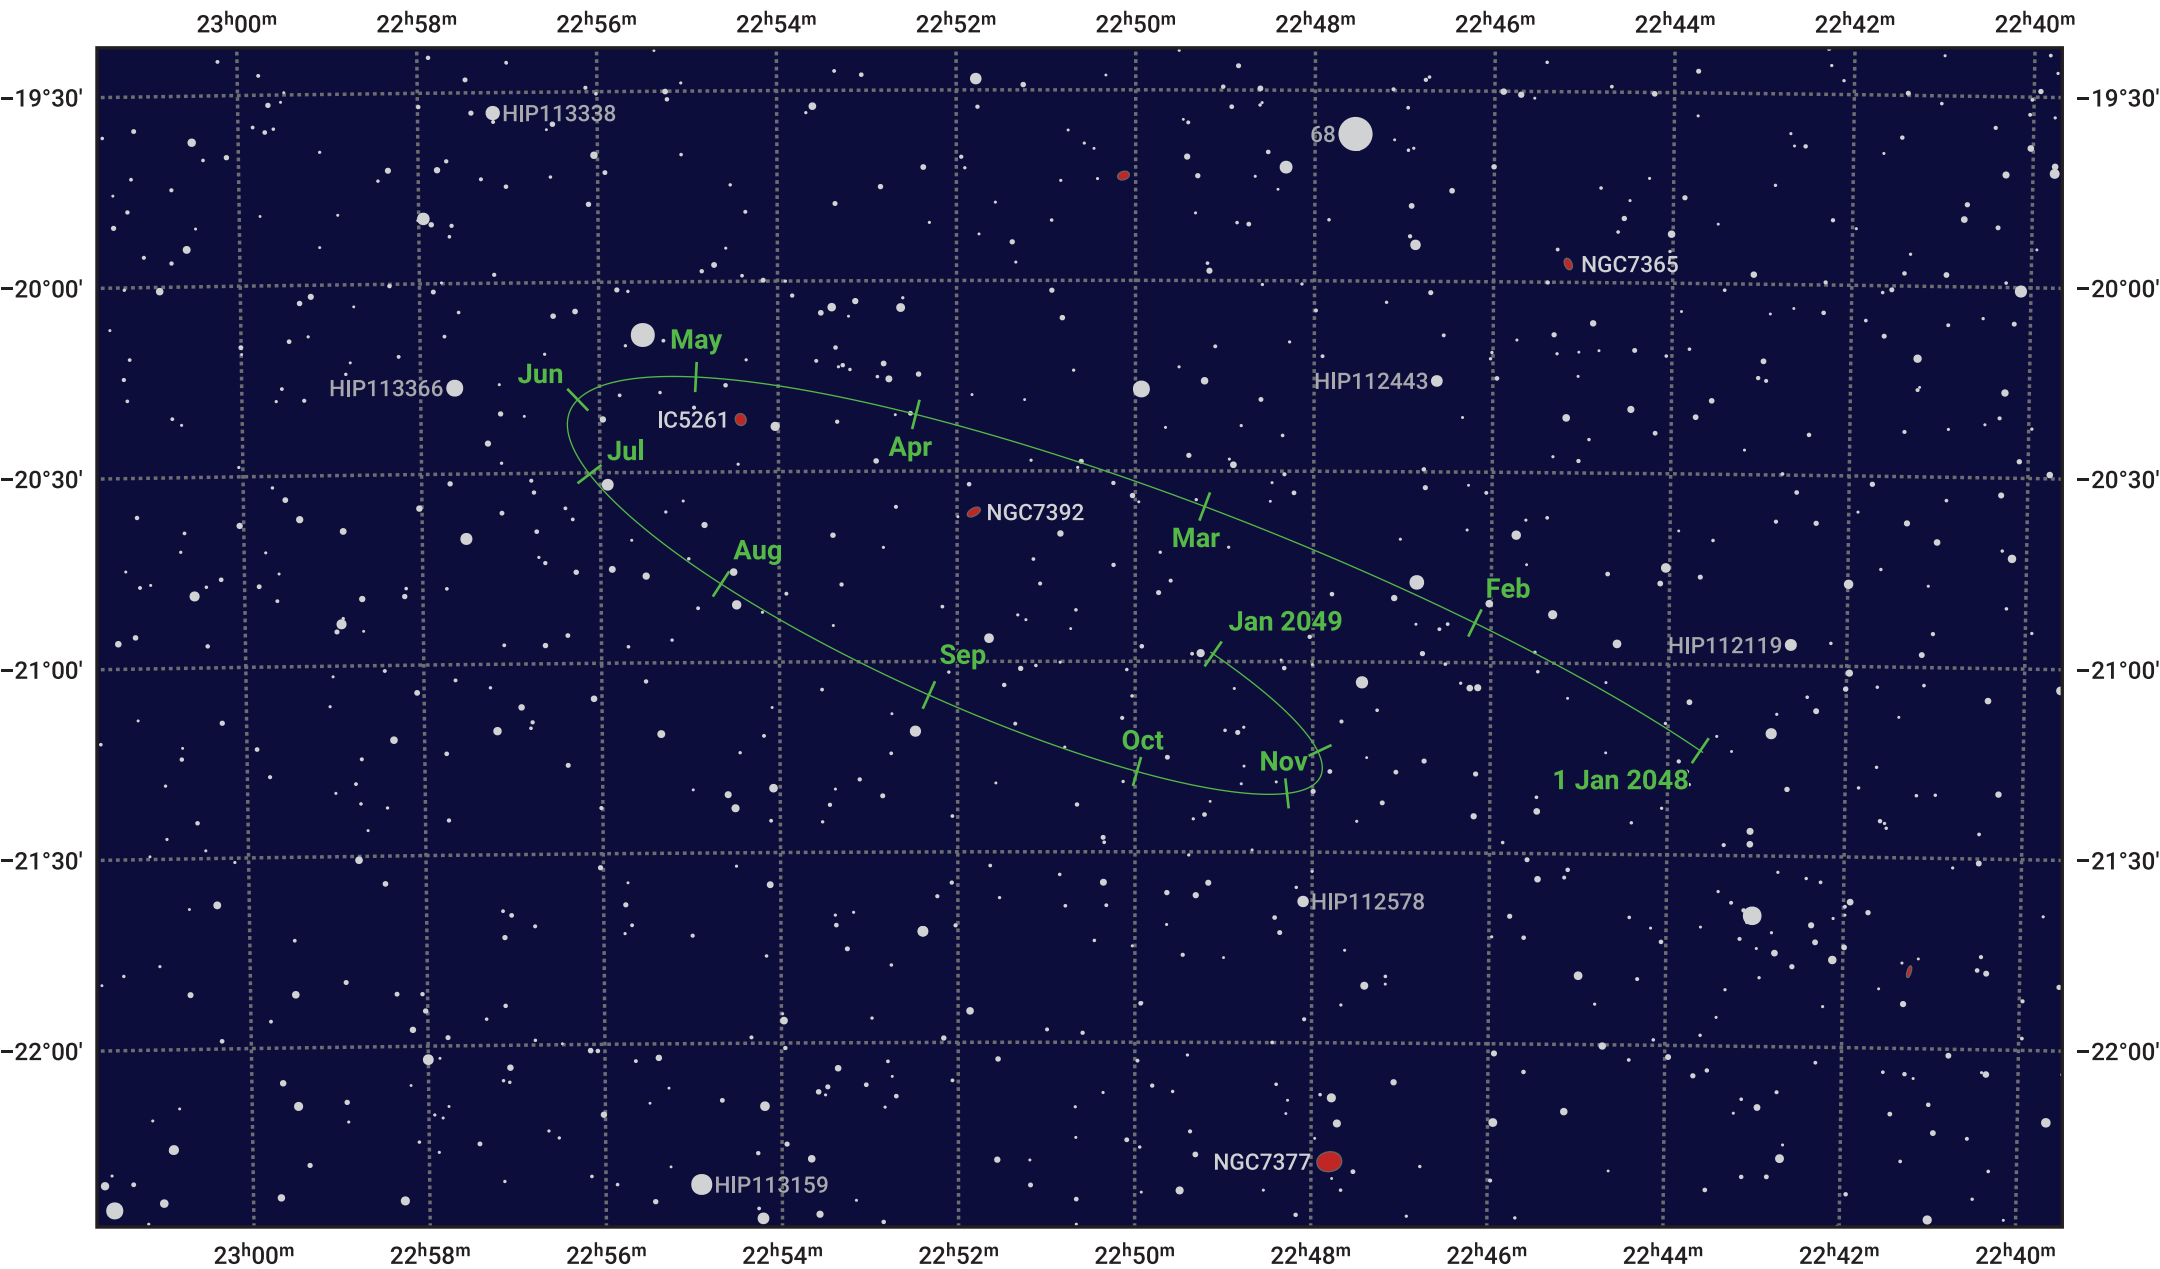

The path of Pluto in 2048

© Dominic Ford 2011–2024. Date markers placed at midnight UTC. Downloaded from <https://in-the-sky.org>

Magnitude scale: 13.0 12.0 11.0 10.0 9.0 8.0 7.0 6.0 5.0

— Ecliptic Plane

Galaxy Bright nebula Open cluster Globular cluster

Date	Mag
2048 Jan 1	15.9
2048 Apr 1	15.9
2048 Jul 1	15.8
2048 Oct 1	15.8
2049 Jan 1	15.9