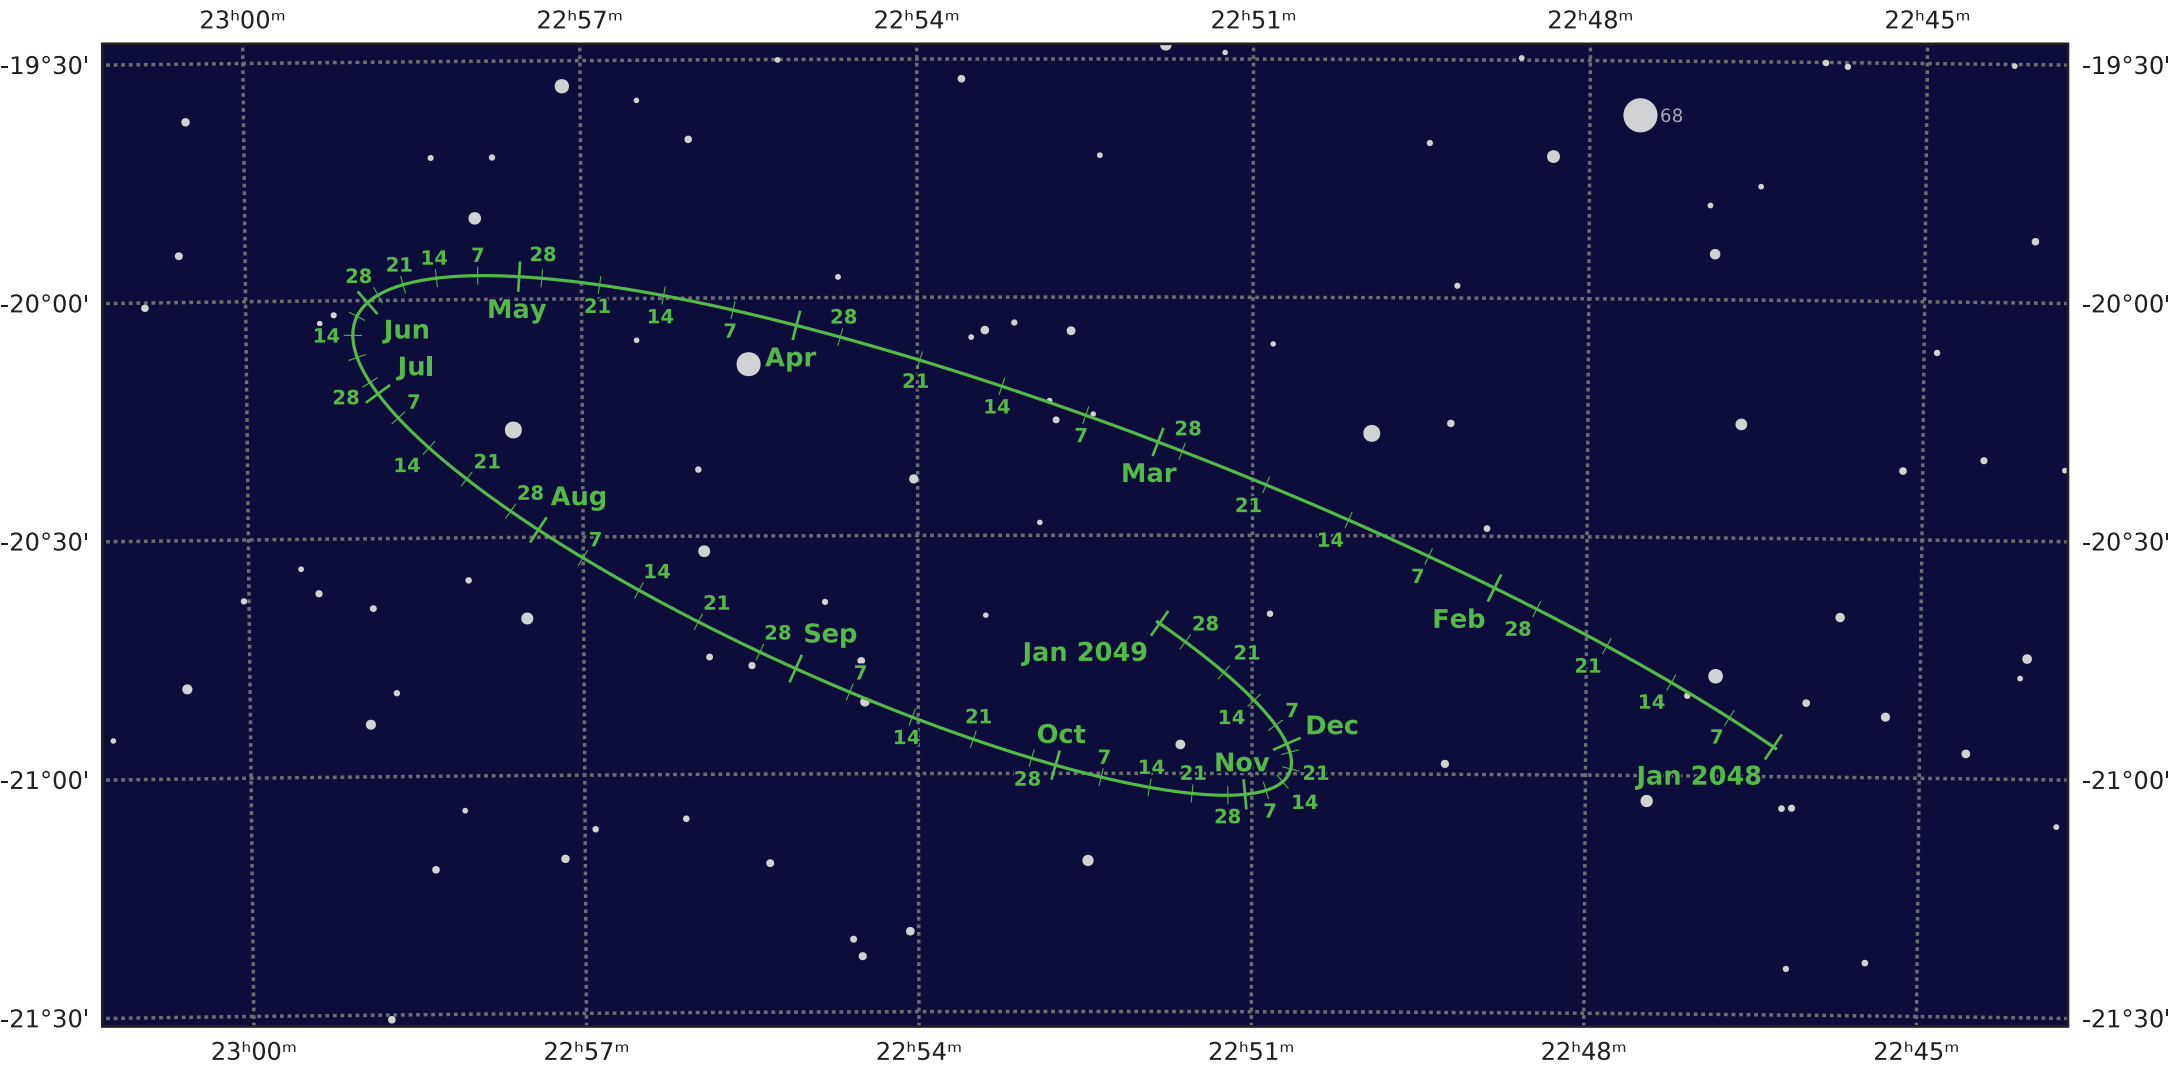

The path of Pluto in 2048

© Dominic Ford 2011–2021. Downloaded from <https://in-the-sky.org>

Magnitude scale: • 11.0 • 10.5 • 10.0 • 9.5 • 9.0 • 8.5 • 8.0 • 7.5 • 7.0 • 6.5 • 6.0 • 5.5 • 5.0

— Ecliptic Plane

— Galactic Plane