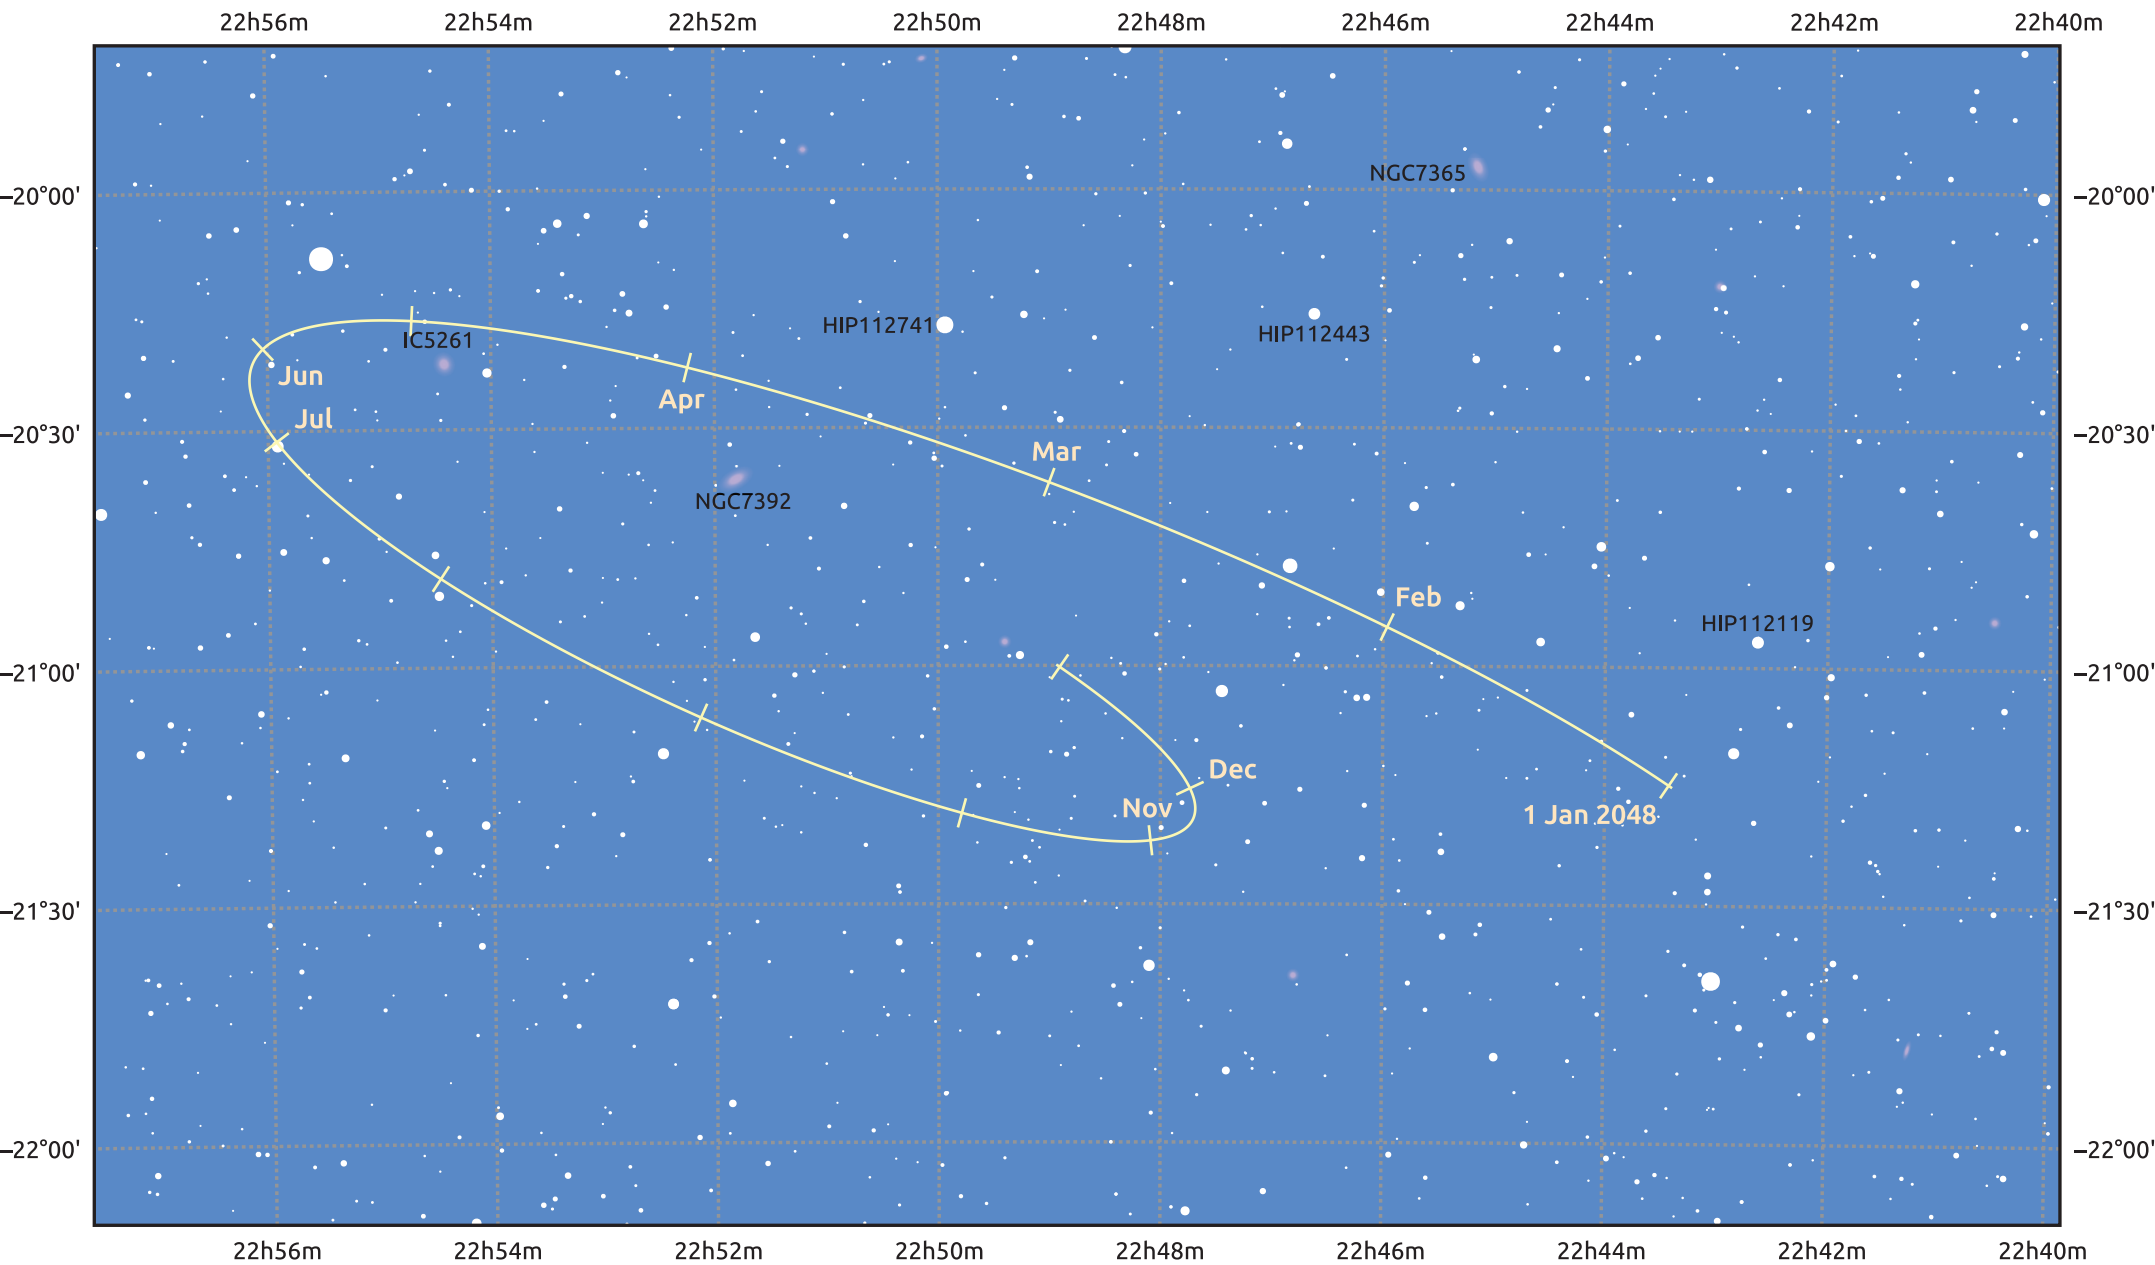

The path of Pluto in 2048

© Dominic Ford 2011–2025. Date markers placed at midnight UTC. Downloaded from <https://in-the-sky.org>

Magnitude scale: · 14.0 · 13.0 · 12.0 · 11.0 · 10.0 · 9.0 · 8.0 · 7.0 ● 6.0

— Ecliptic Plane

Galaxy Bright nebula Open cluster Globular cluster Planetary nebula

Date	Mag
2048 Jan 1	15.8
2048 Apr 1	15.8
2048 Jul 1	15.8
2048 Oct 1	15.7
2049 Jan 1	15.8