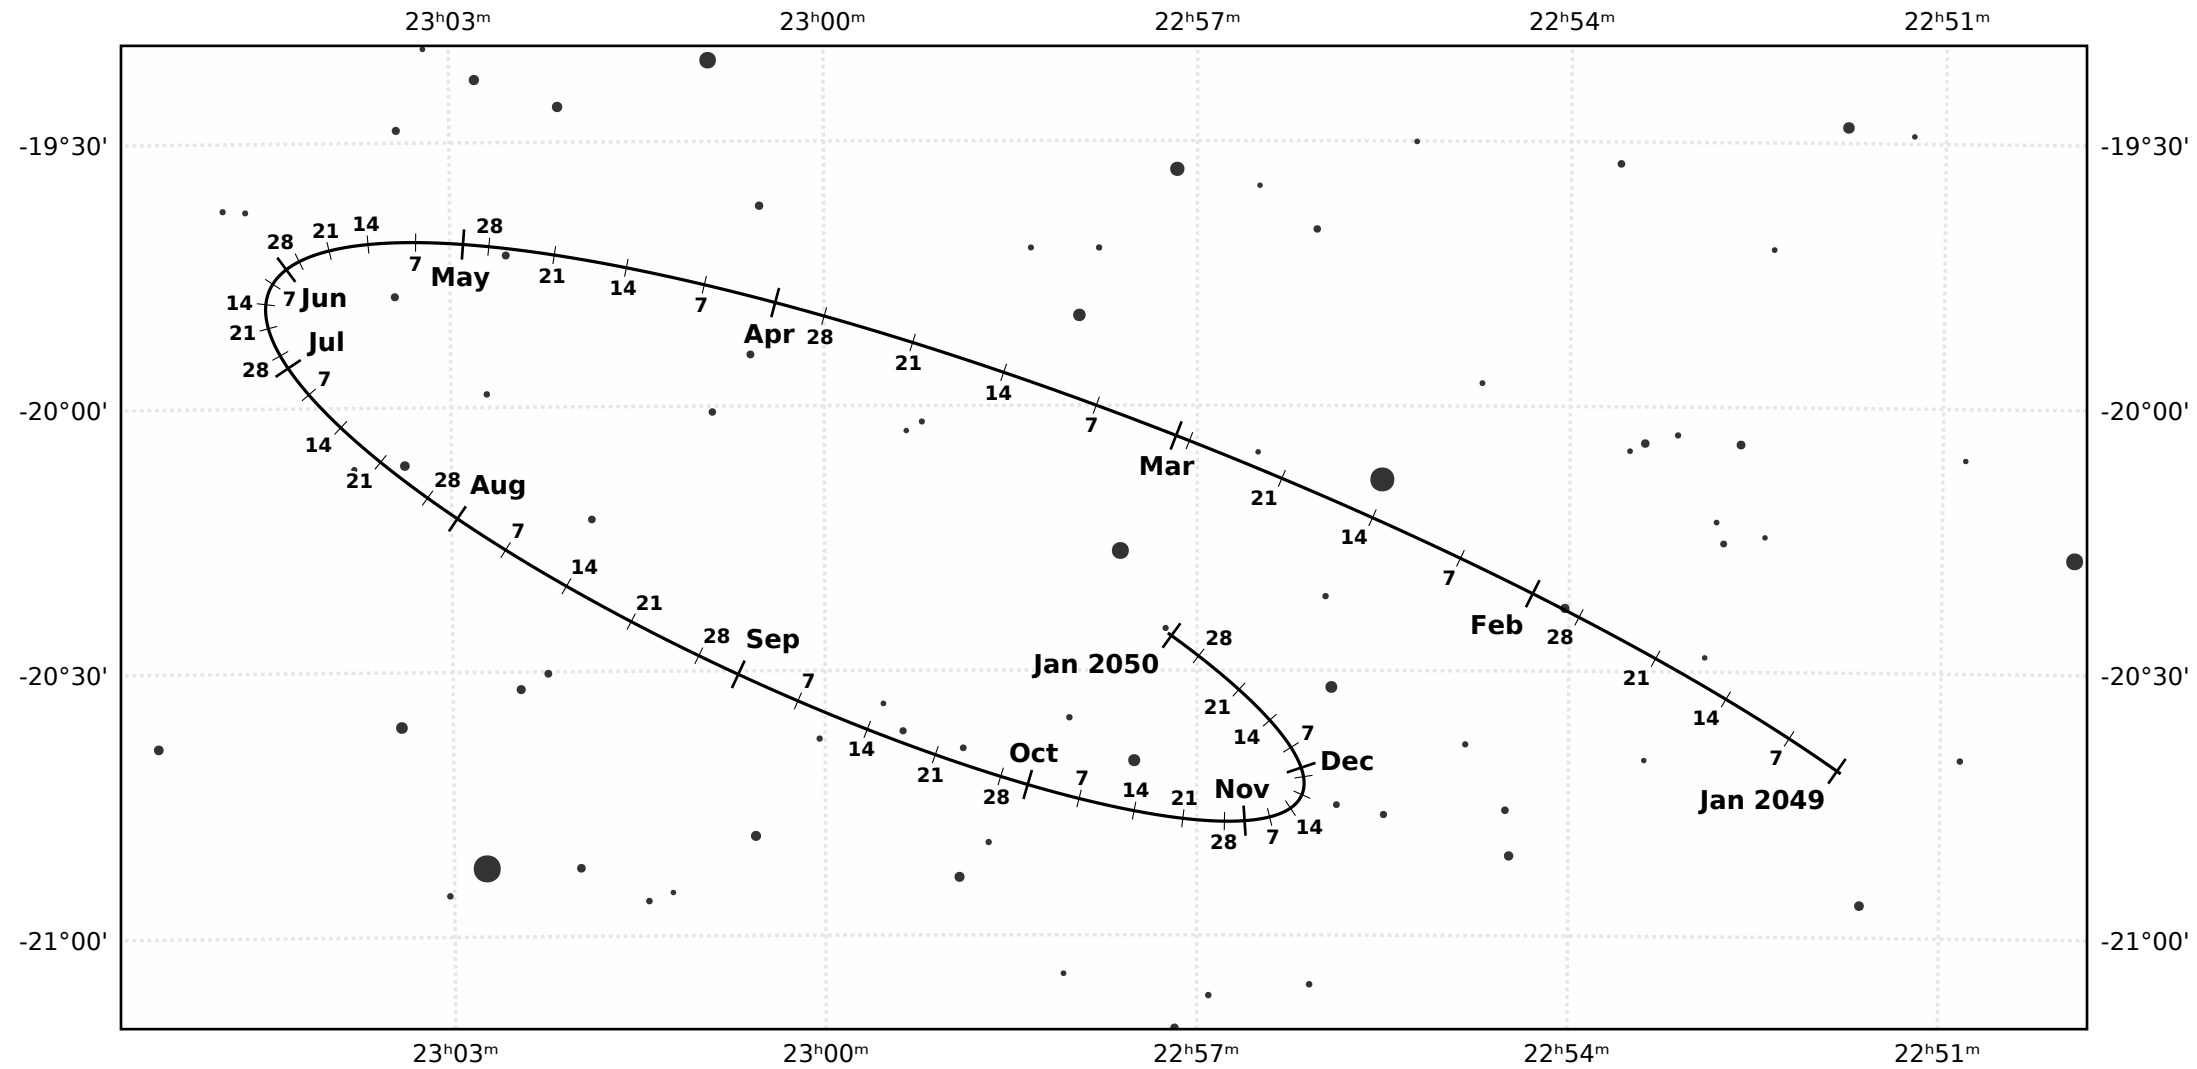

The path of Pluto in 2049

© Dominic Ford 2011-2021. Downloaded from <https://in-the-sky.org>

Magnitude scale: •11.0 •10.5 •10.0 •9.5 •9.0 •8.5 •8.0 •7.5 •7.0 ●6.5 ●6.0 ●5.5

— The Equator — Ecliptic Plane — Galactic Plane