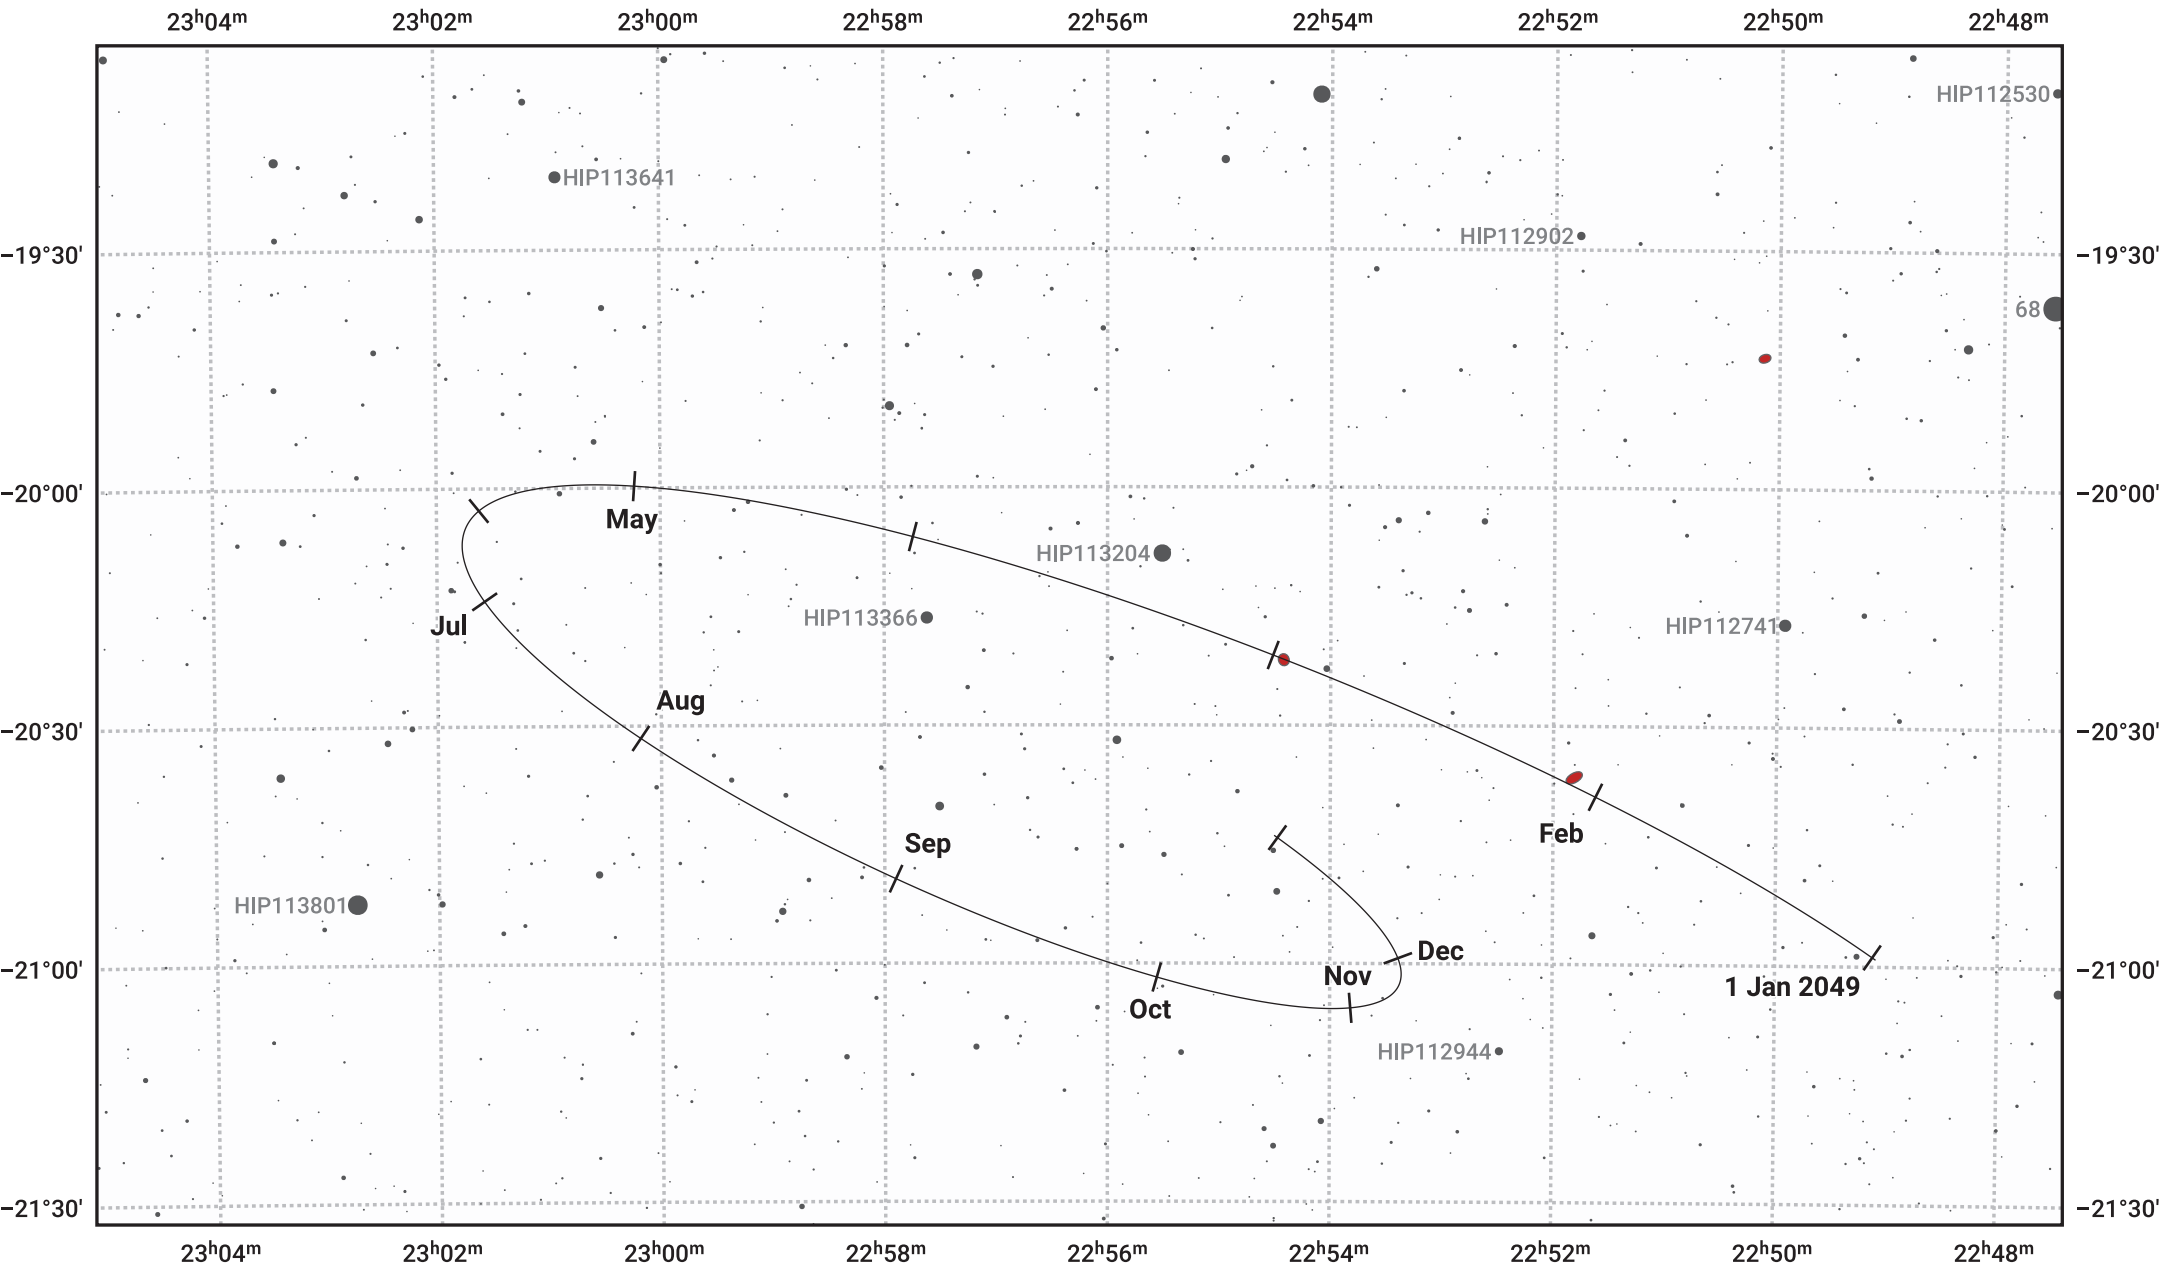

The path of Pluto in 2049

© Dominic Ford 2011–2024. Date markers placed at midnight UTC. Downloaded from <https://in-the-sky.org>

Magnitude scale: 14.0 13.0 12.0 11.0 10.0 9.0 8.0 7.0 6.0 5.0

— Ecliptic Plane

- Galaxy
- Bright nebula
- Open cluster
- ⊕ Globular cluster

Date	Mag
2049 Jan 1	15.9
2049 Apr 1	15.9
2049 Jul 1	15.9
2049 Oct 1	15.8
2050 Jan 1	15.9