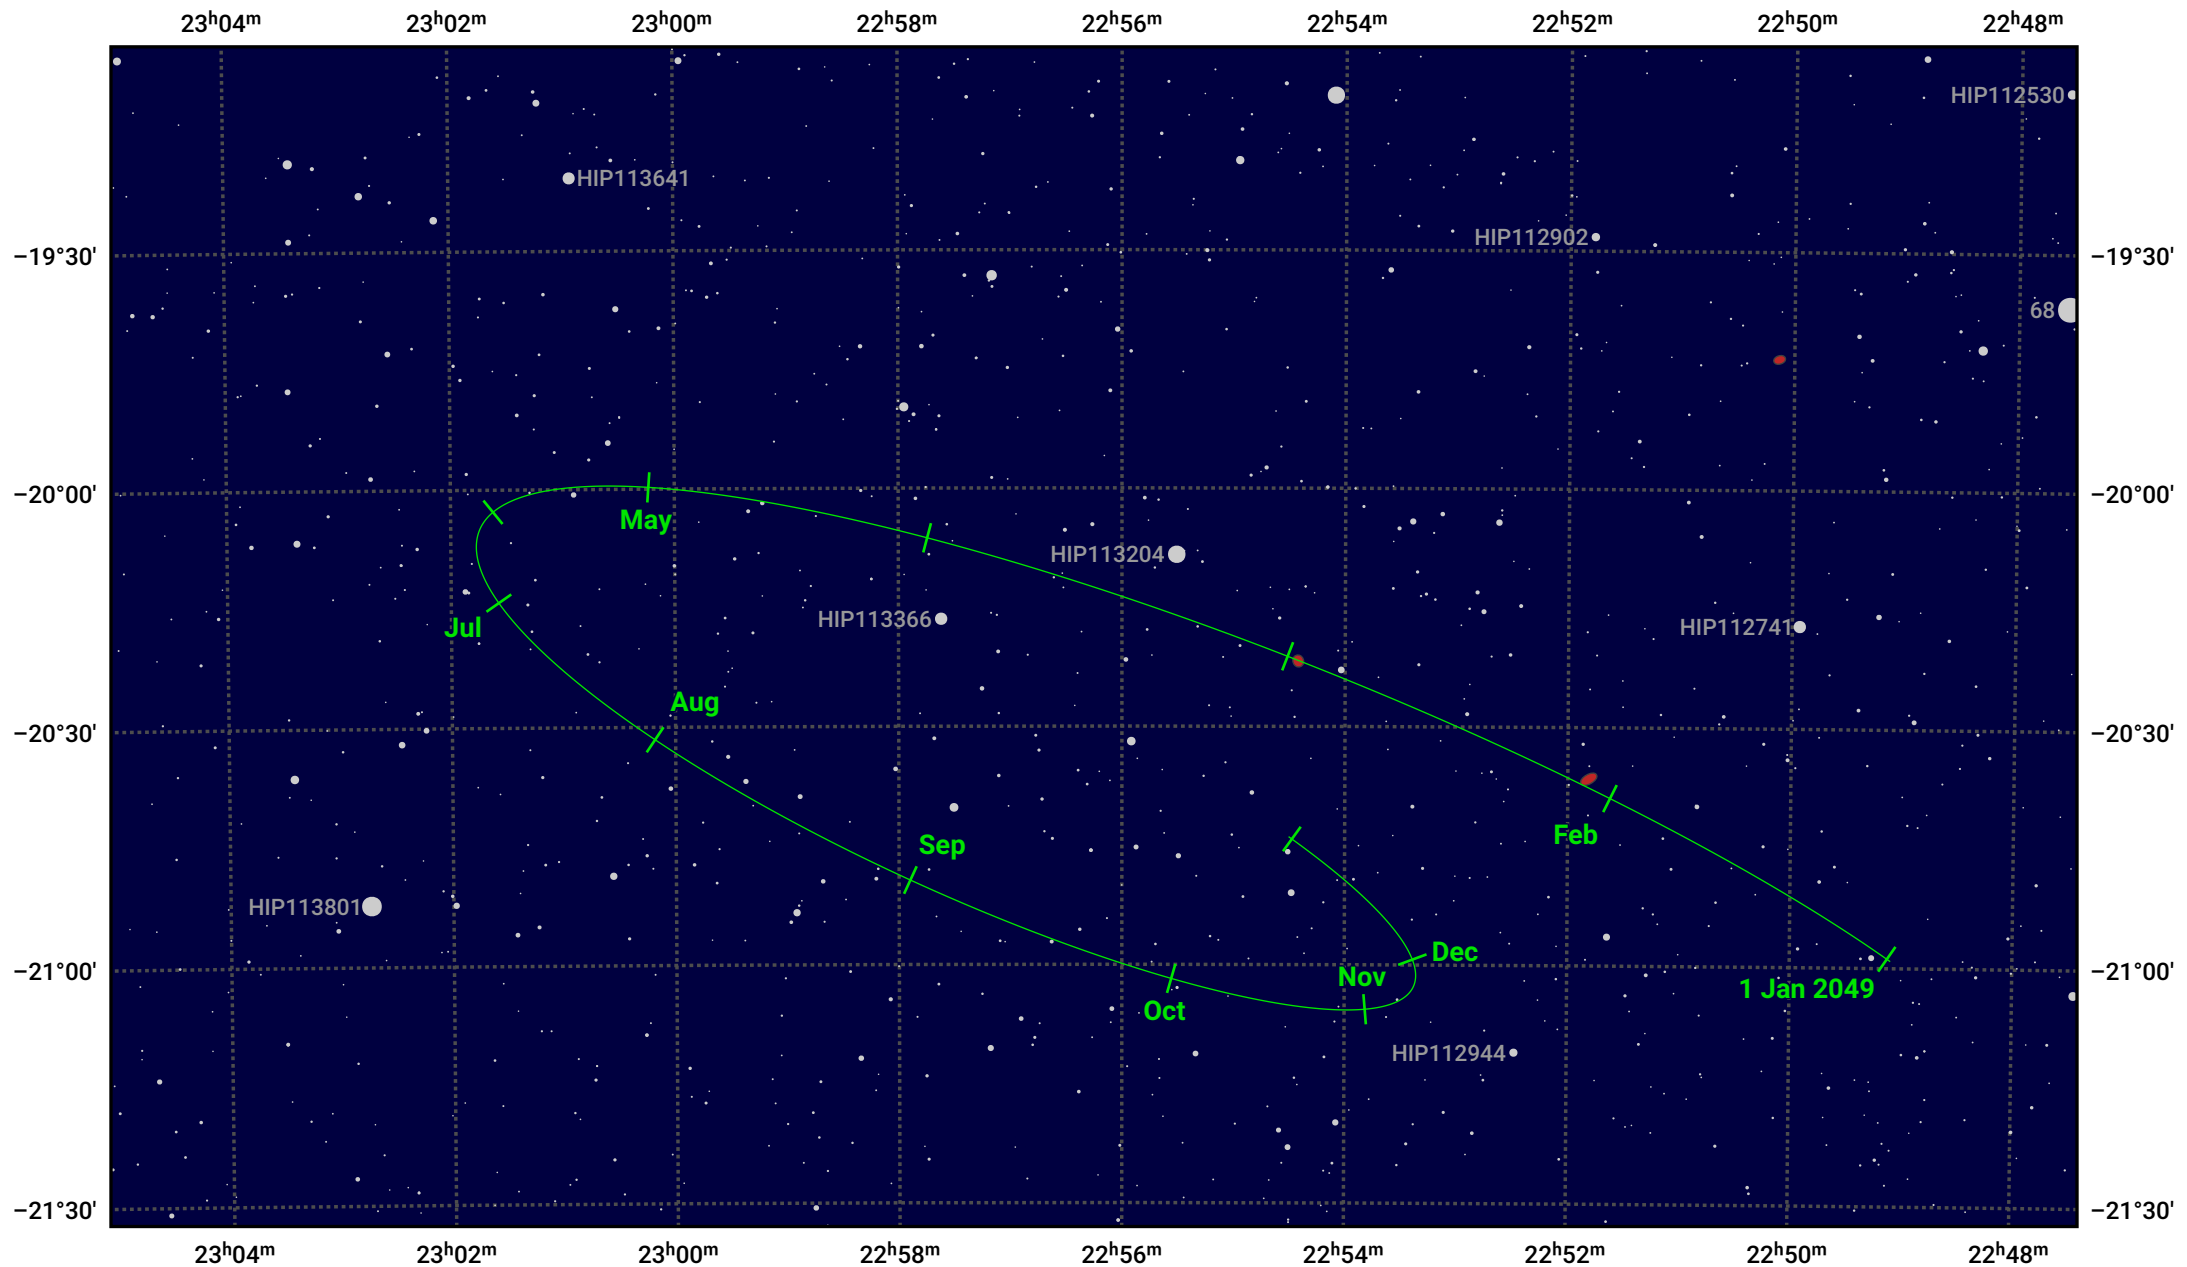

# The path of Pluto in 2049

© Dominic Ford 2011–2024. Date markers placed at midnight UTC. Downloaded from <https://in-the-sky.org>

Magnitude scale: 14.0 13.0 12.0 11.0 10.0 9.0 8.0 7.0 6.0 5.0

— Ecliptic Plane

- Galaxy
- Bright nebula
- Open cluster
- ⊕ Globular cluster

Date	Mag
2049 Jan 1	15.9
2049 Apr 1	15.9
2049 Jul 1	15.9
2049 Oct 1	15.8
2050 Jan 1	15.9