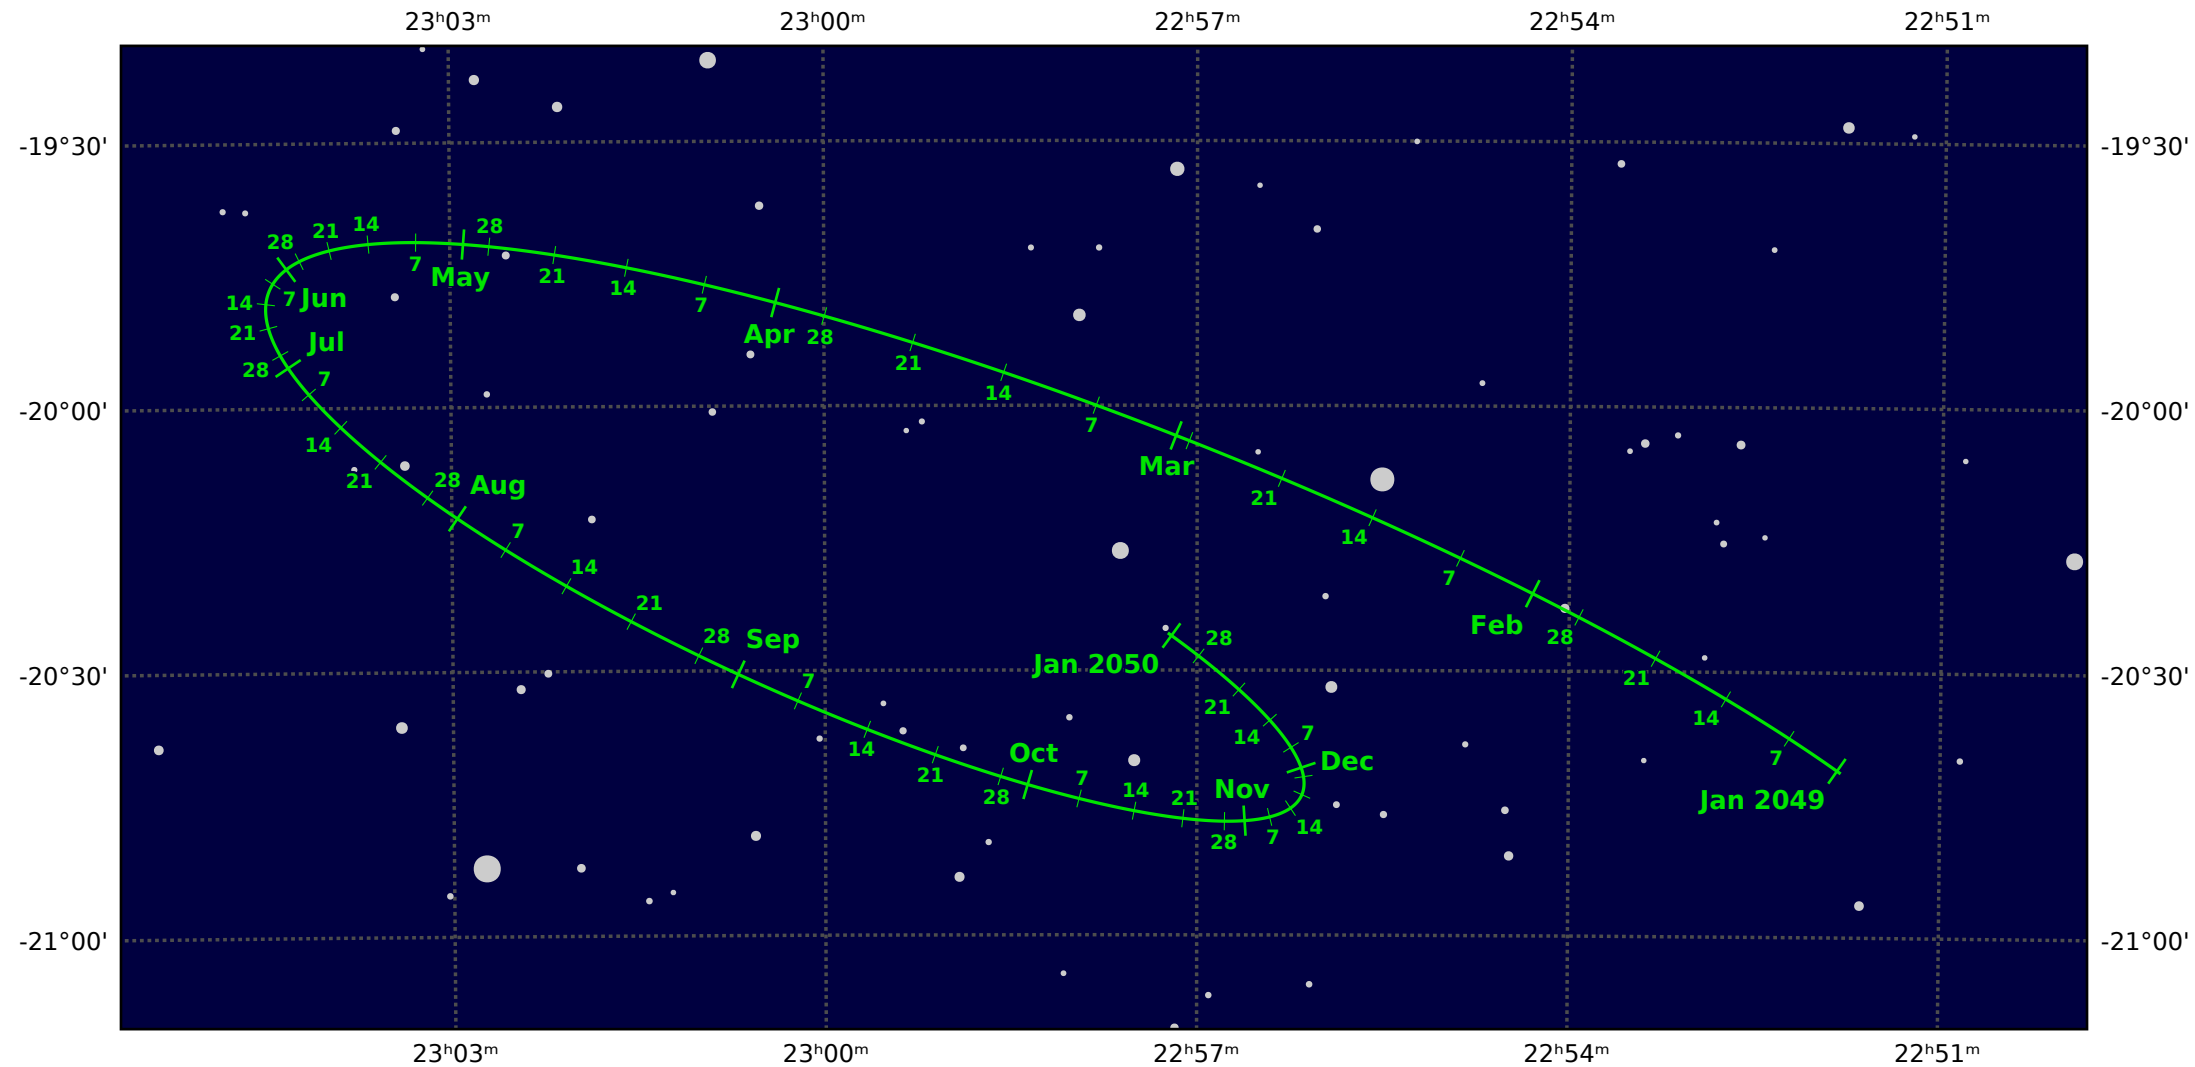

# The path of Pluto in 2049

© Dominic Ford 2011-2021. Downloaded from <https://in-the-sky.org>

Magnitude scale: •11.0 •10.5 •10.0 •9.5 •9.0 •8.5 •8.0 •7.5 •7.0 •6.5 •6.0 ●5.5

— Ecliptic Plane — Galactic Plane