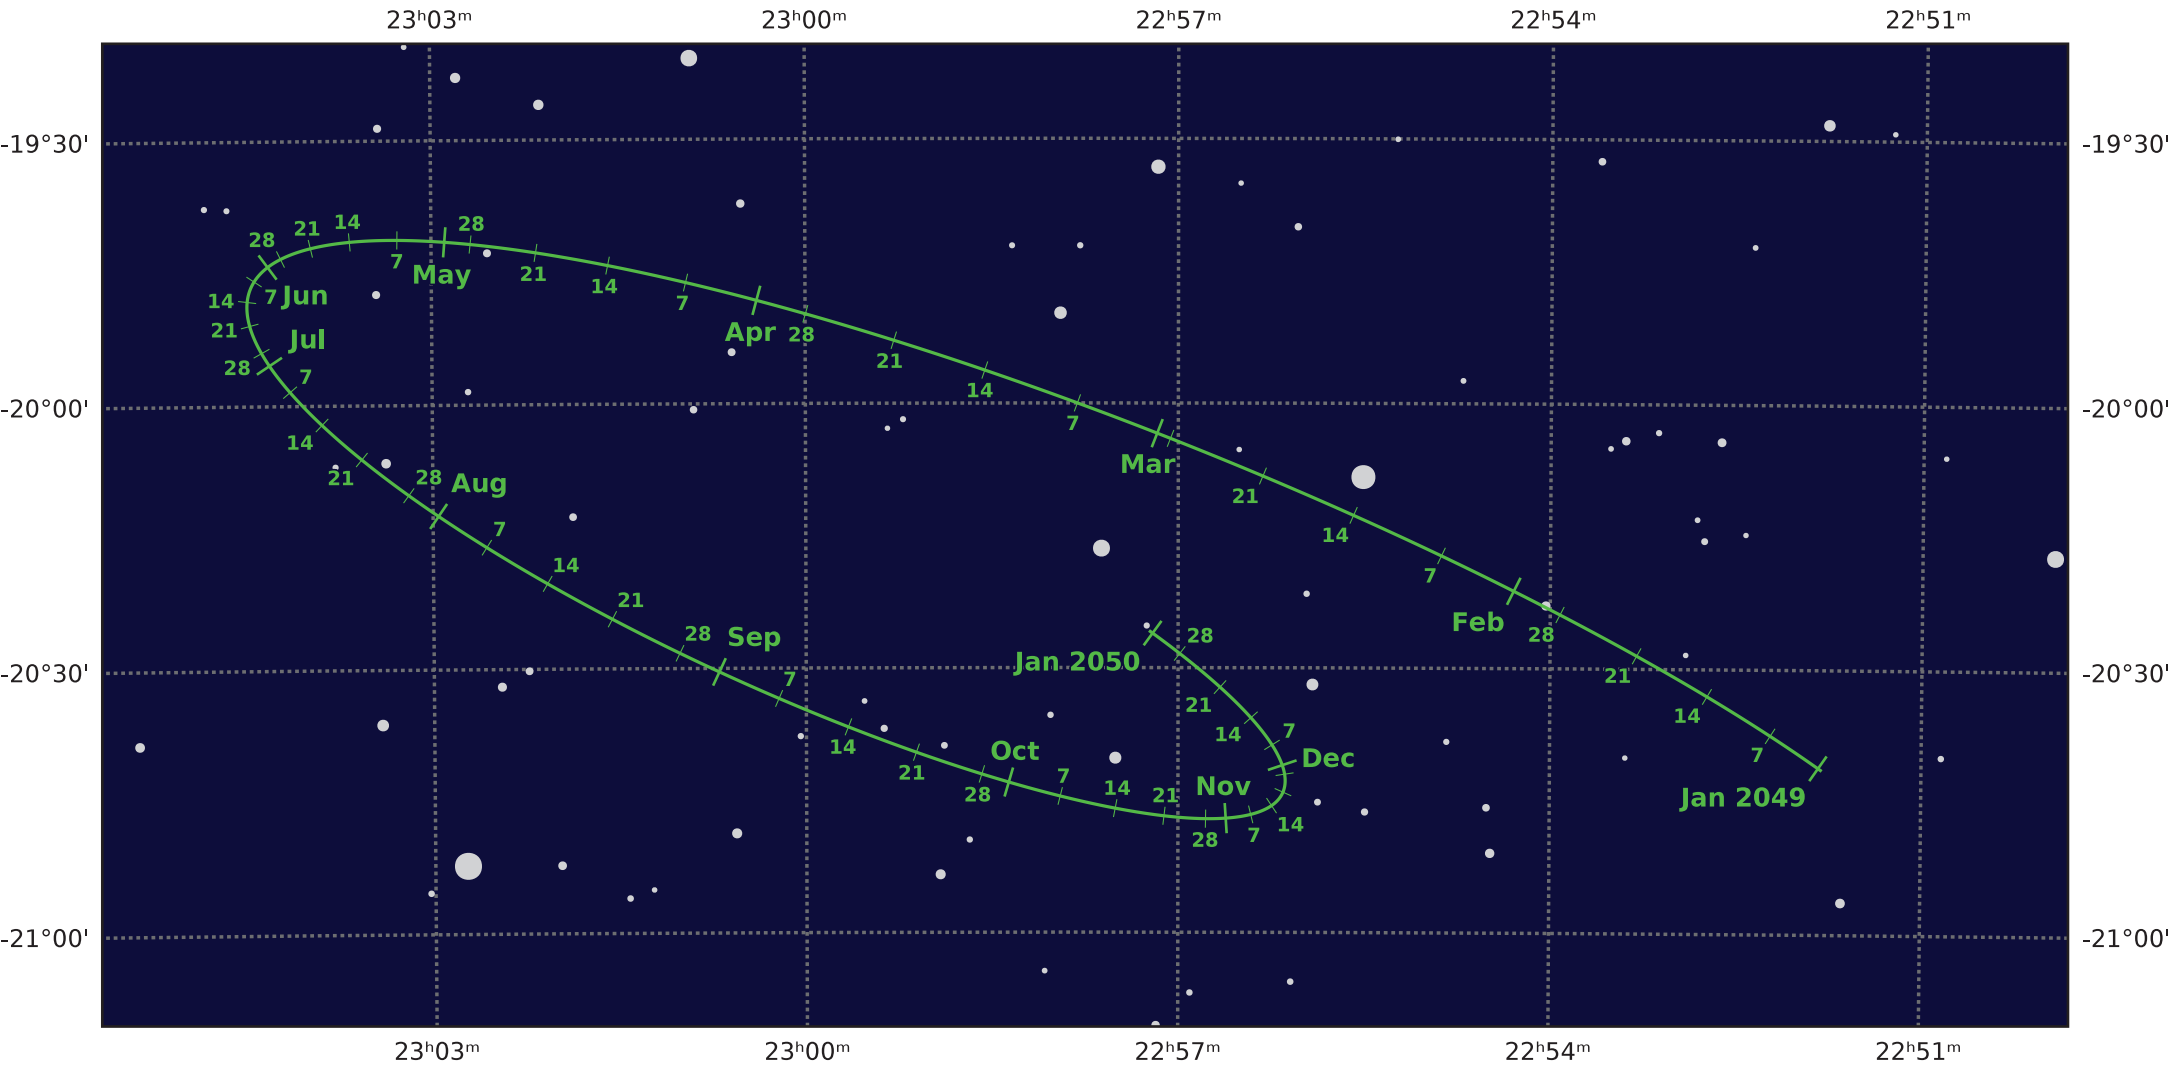

# The path of Pluto in 2049

© Dominic Ford 2011–2021. Downloaded from <https://in-the-sky.org>

Magnitude scale: •11.0 •10.5 •10.0 •9.5 •9.0 •8.5 •8.0 •7.5 •7.0 •6.5 ●6.0 ●5.5

— Ecliptic Plane

— Galactic Plane