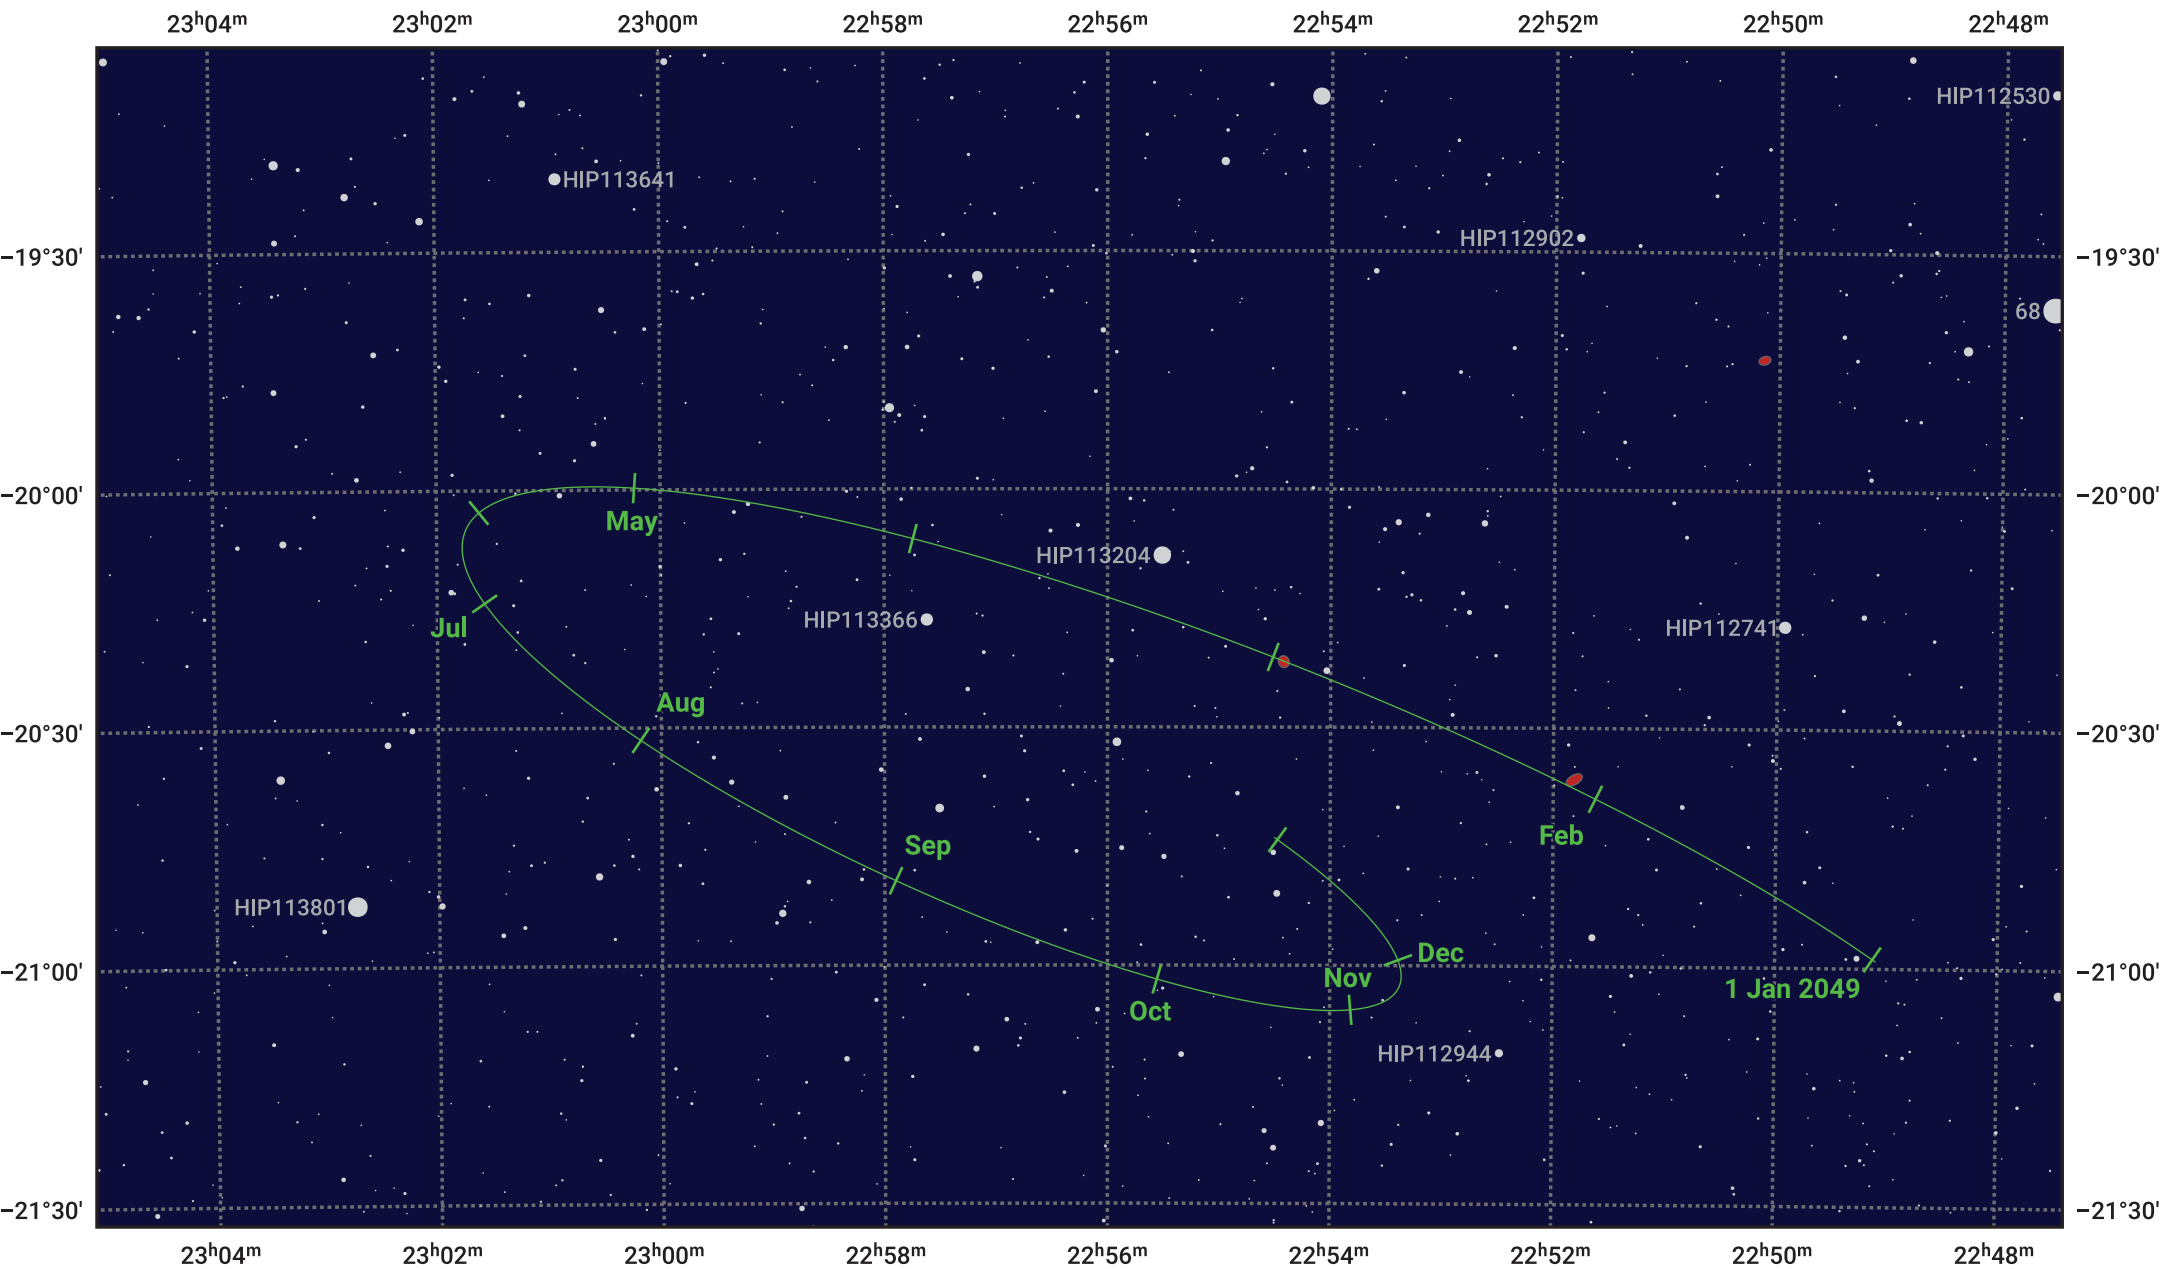

The path of Pluto in 2049

© Dominic Ford 2011–2024. Date markers placed at midnight UTC. Downloaded from <https://in-the-sky.org>

Magnitude scale: 14.0 13.0 12.0 11.0 10.0 9.0 8.0 7.0 6.0 5.0

— Ecliptic Plane

- Galaxy
- Bright nebula
- Open cluster
- ⊕ Globular cluster

Date	Mag
2049 Jan 1	15.9
2049 Apr 1	15.9
2049 Jul 1	15.9
2049 Oct 1	15.8
2050 Jan 1	15.9