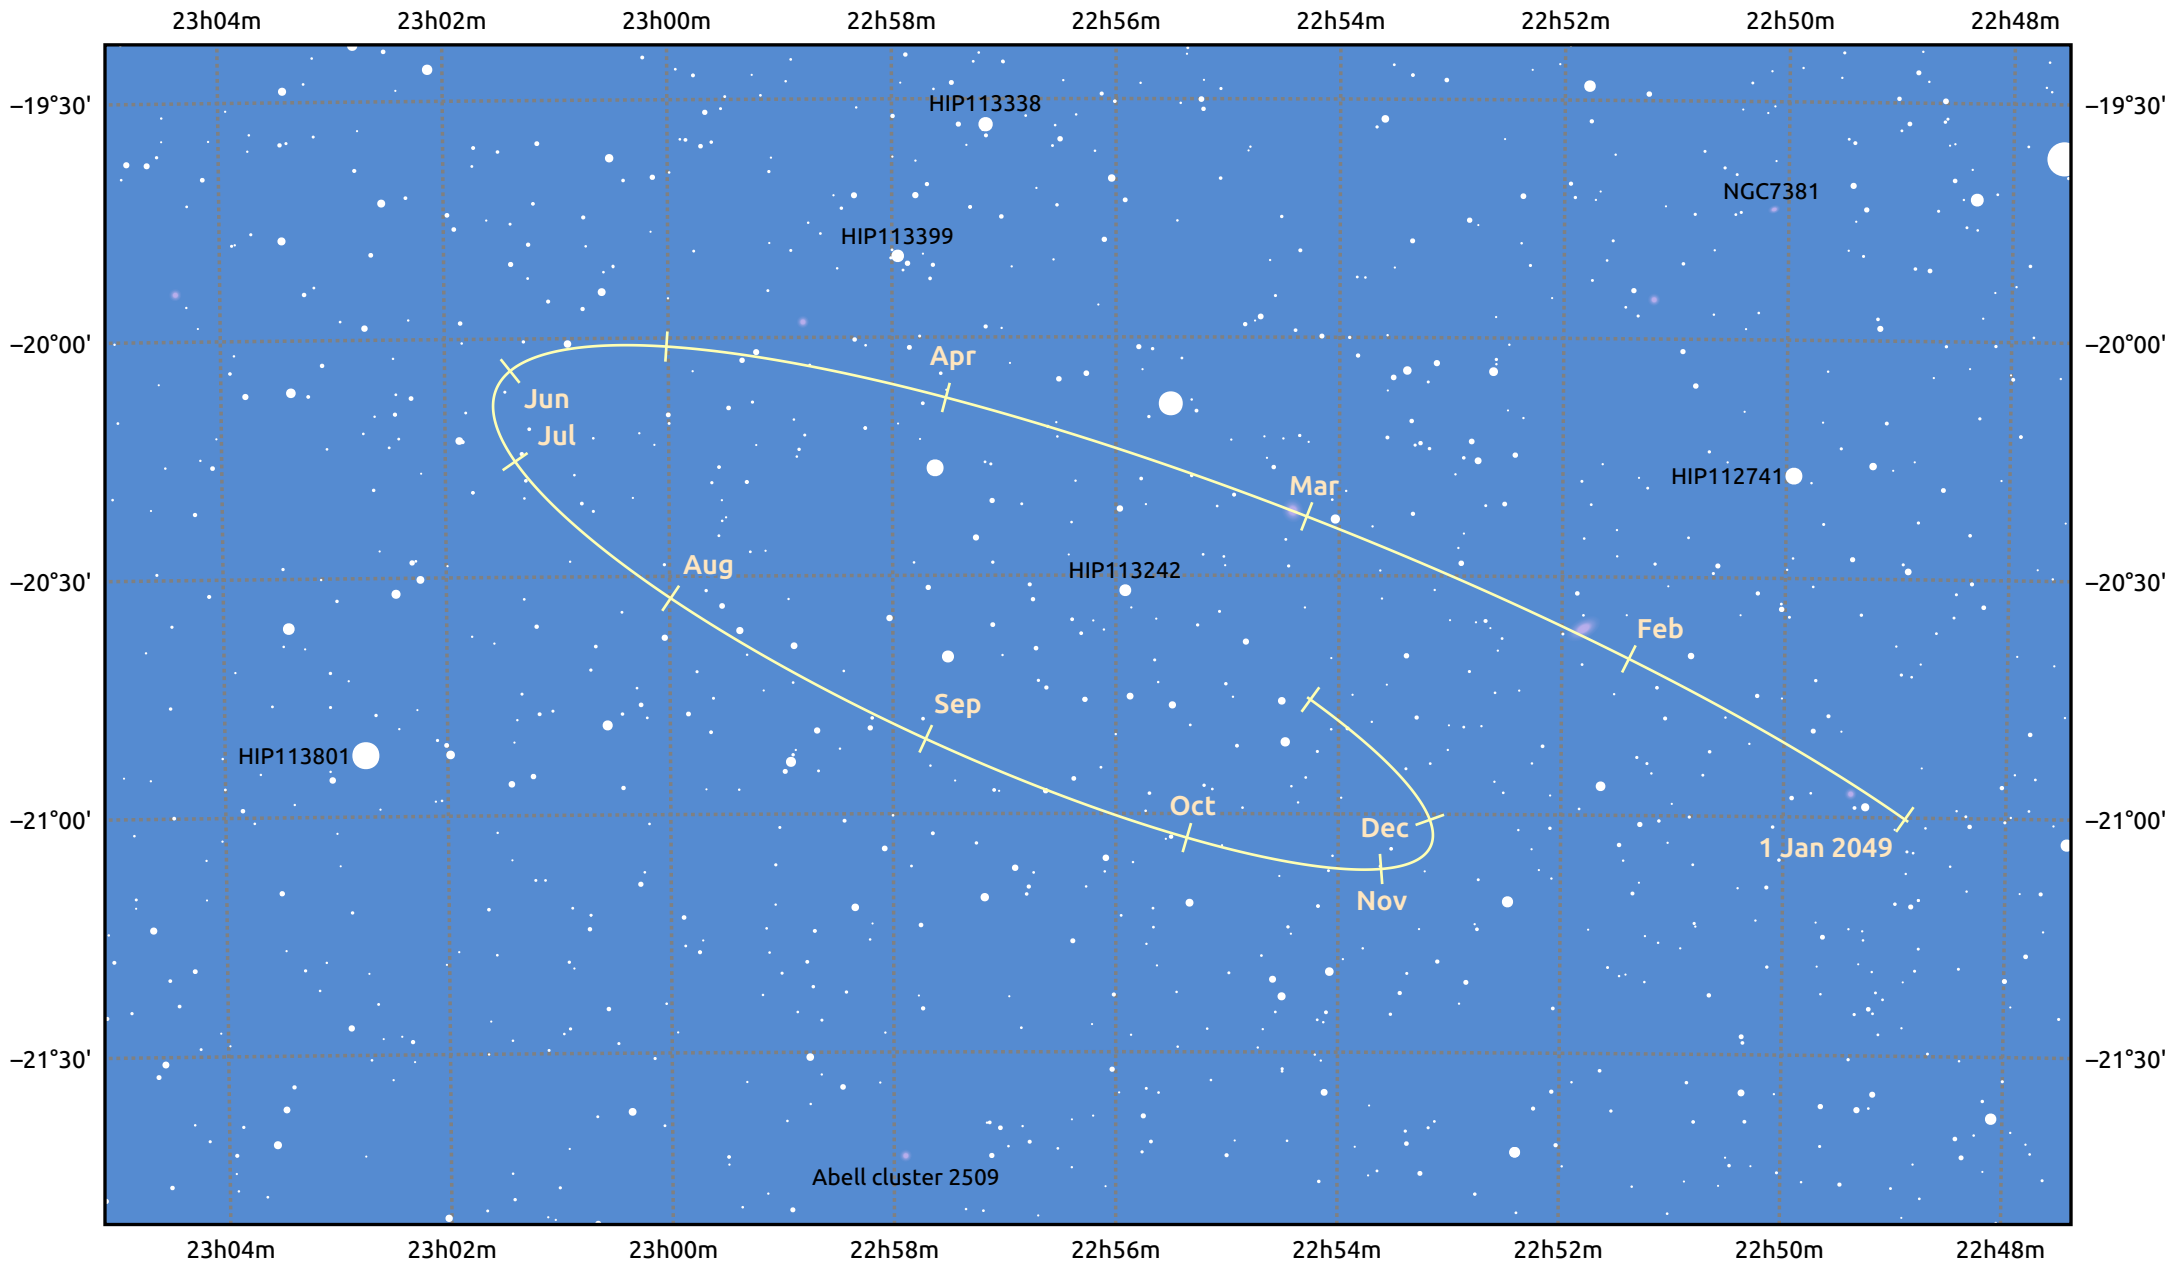

The path of Pluto in 2049

© Dominic Ford 2011–2025. Date markers placed at midnight UTC. Downloaded from <https://in-the-sky.org>

Magnitude scale: · 14.0 · 13.0 · 12.0 · 11.0 · 10.0 · 9.0 · 8.0 · 7.0 · 6.0 · 5.0

— Ecliptic Plane

- ◆ Galaxy
- Bright nebula
- Open cluster
- Globular cluster
- ◇ Planetary nebula

Date	Mag
2049 Jan 1	15.8
2049 Apr 1	15.8
2049 Jul 1	15.8
2049 Oct 1	15.7
2050 Jan 1	15.9