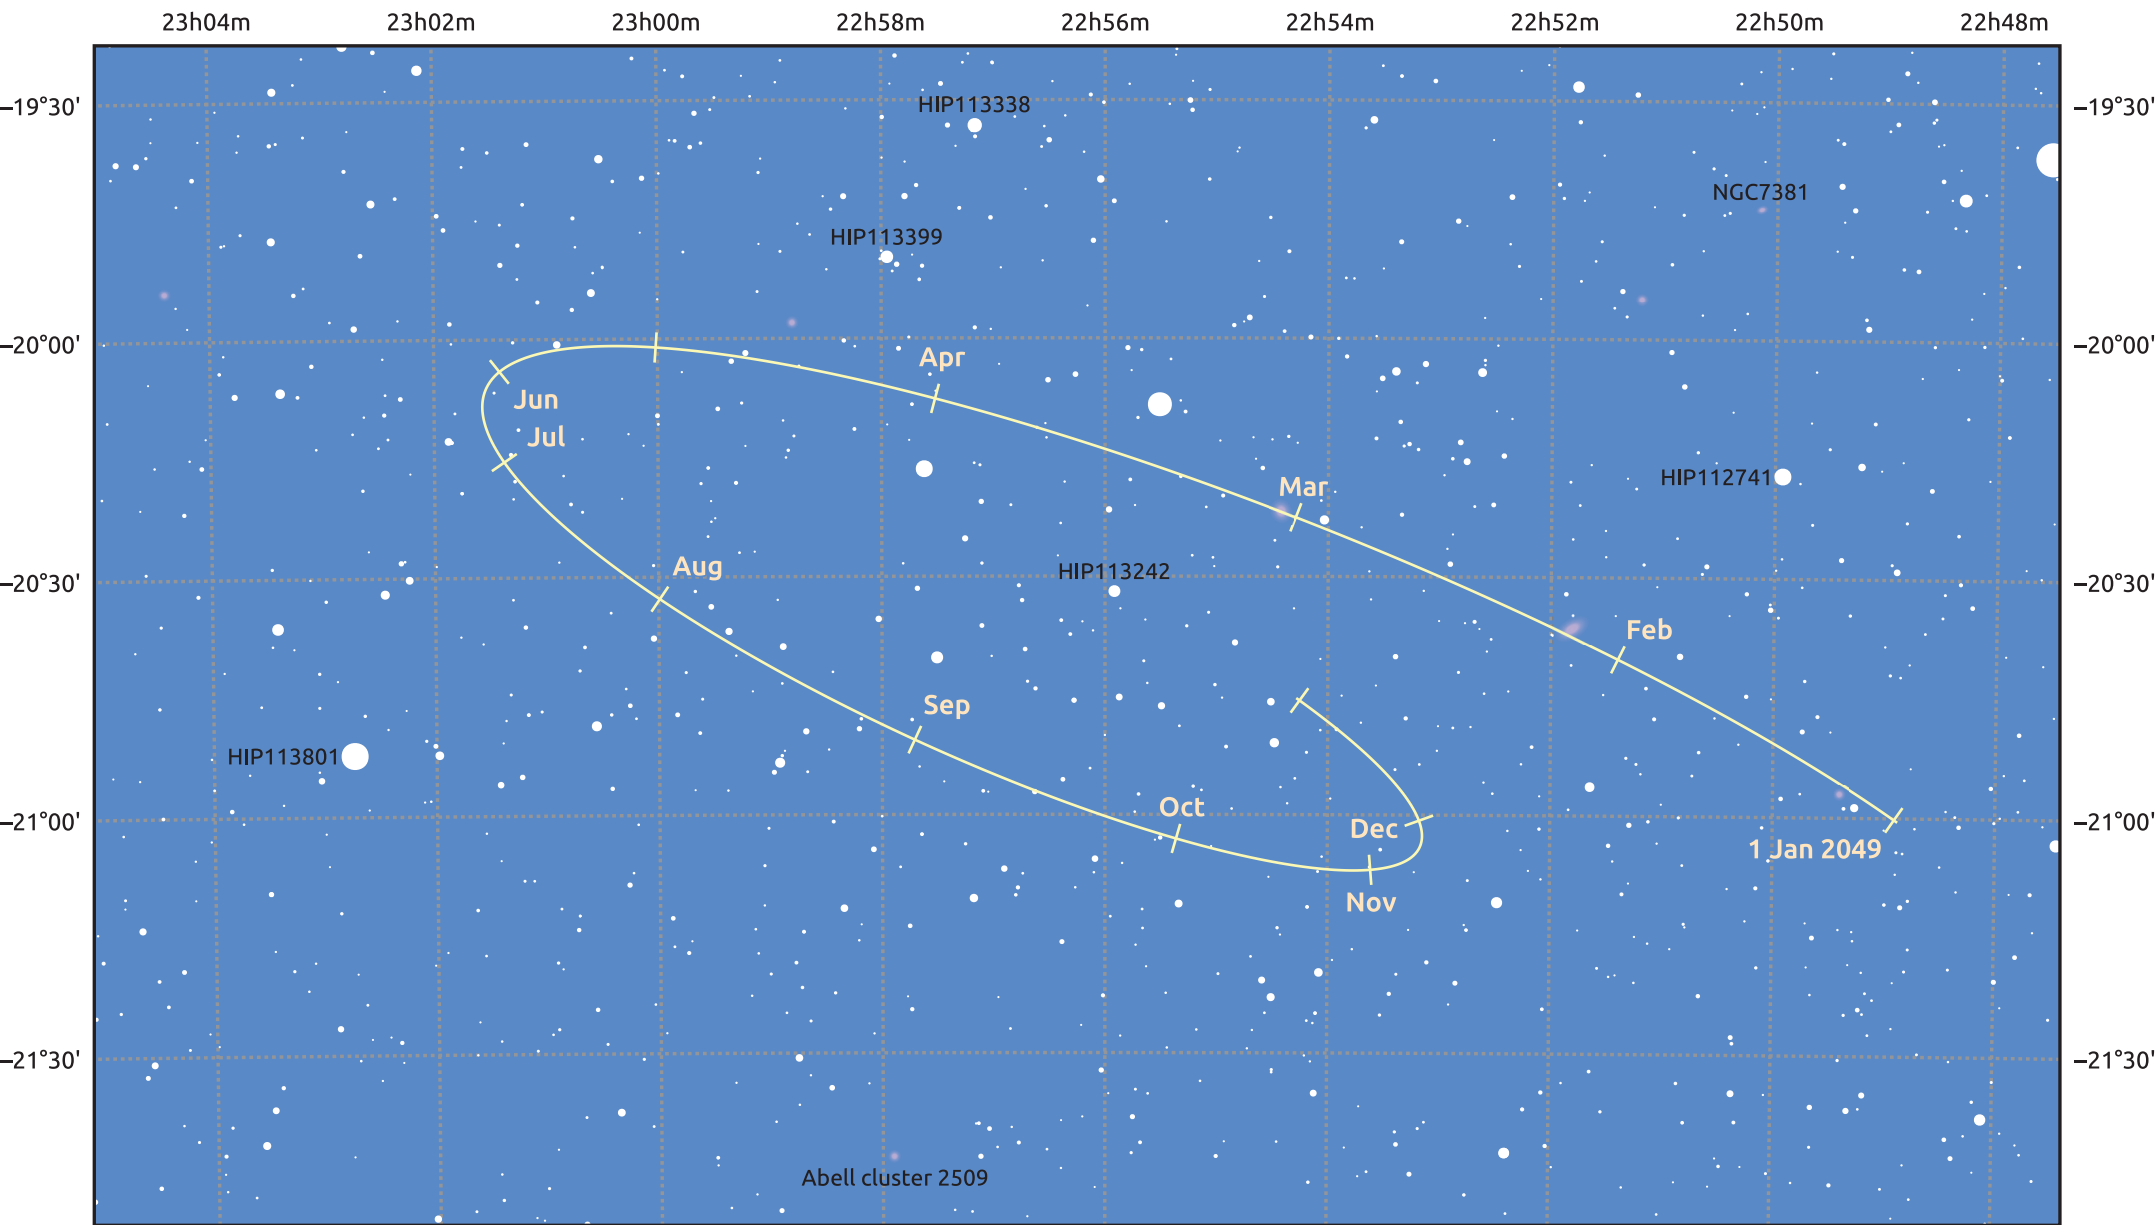

The path of Pluto in 2049

© Dominic Ford 2011–2025. Date markers placed at midnight UTC. Downloaded from <https://in-the-sky.org>

Magnitude scale: 14.0 13.0 12.0 11.0 10.0 9.0 8.0 7.0 6.0 5.0

— Ecliptic Plane

Galaxy Bright nebula Open cluster Globular cluster Planetary nebula

| Date | Mag |
|------------|------|
| 2049 Jan 1 | 15.8 |
| 2049 Apr 1 | 15.8 |
| 2049 Jul 1 | 15.8 |
| 2049 Oct 1 | 15.7 |
| 2050 Jan 1 | 15.9 |