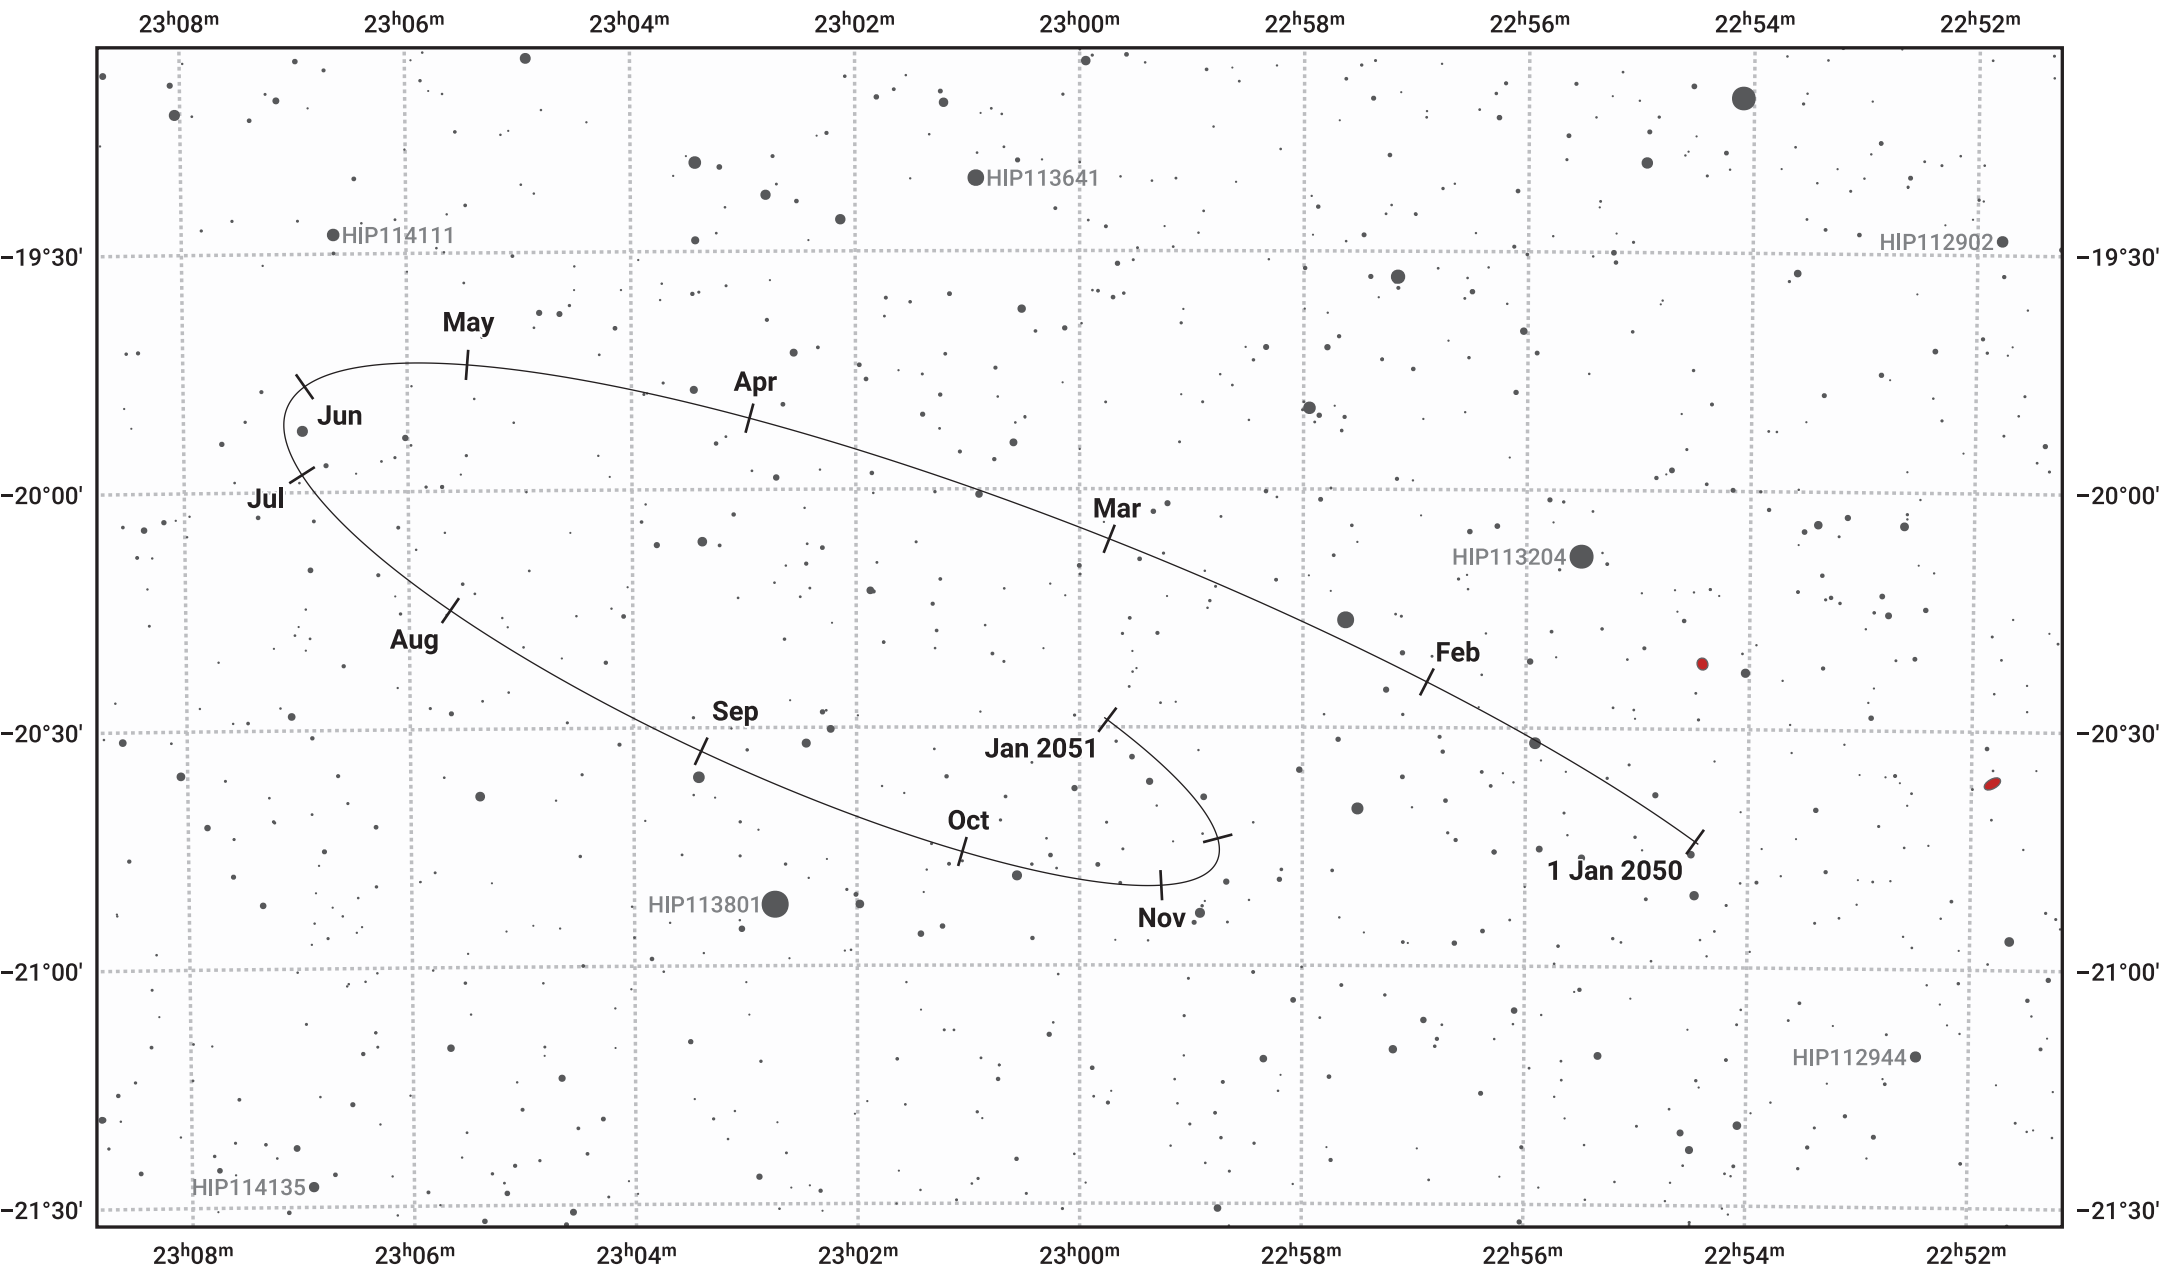

# The path of Pluto in 2050

© Dominic Ford 2011–2024. Date markers placed at midnight UTC. Downloaded from <https://in-the-sky.org>

Magnitude scale: 14.0 13.0 12.0 11.0 10.0 9.0 8.0 7.0 6.0 5.0

— Ecliptic Plane

- Galaxy
- Bright nebula
- Open cluster
- ⊕ Globular cluster

Date	Mag
2050 Jan 1	15.9
2050 Apr 1	15.9
2050 Jul 1	15.9
2050 Oct 1	15.8
2051 Jan 1	15.9