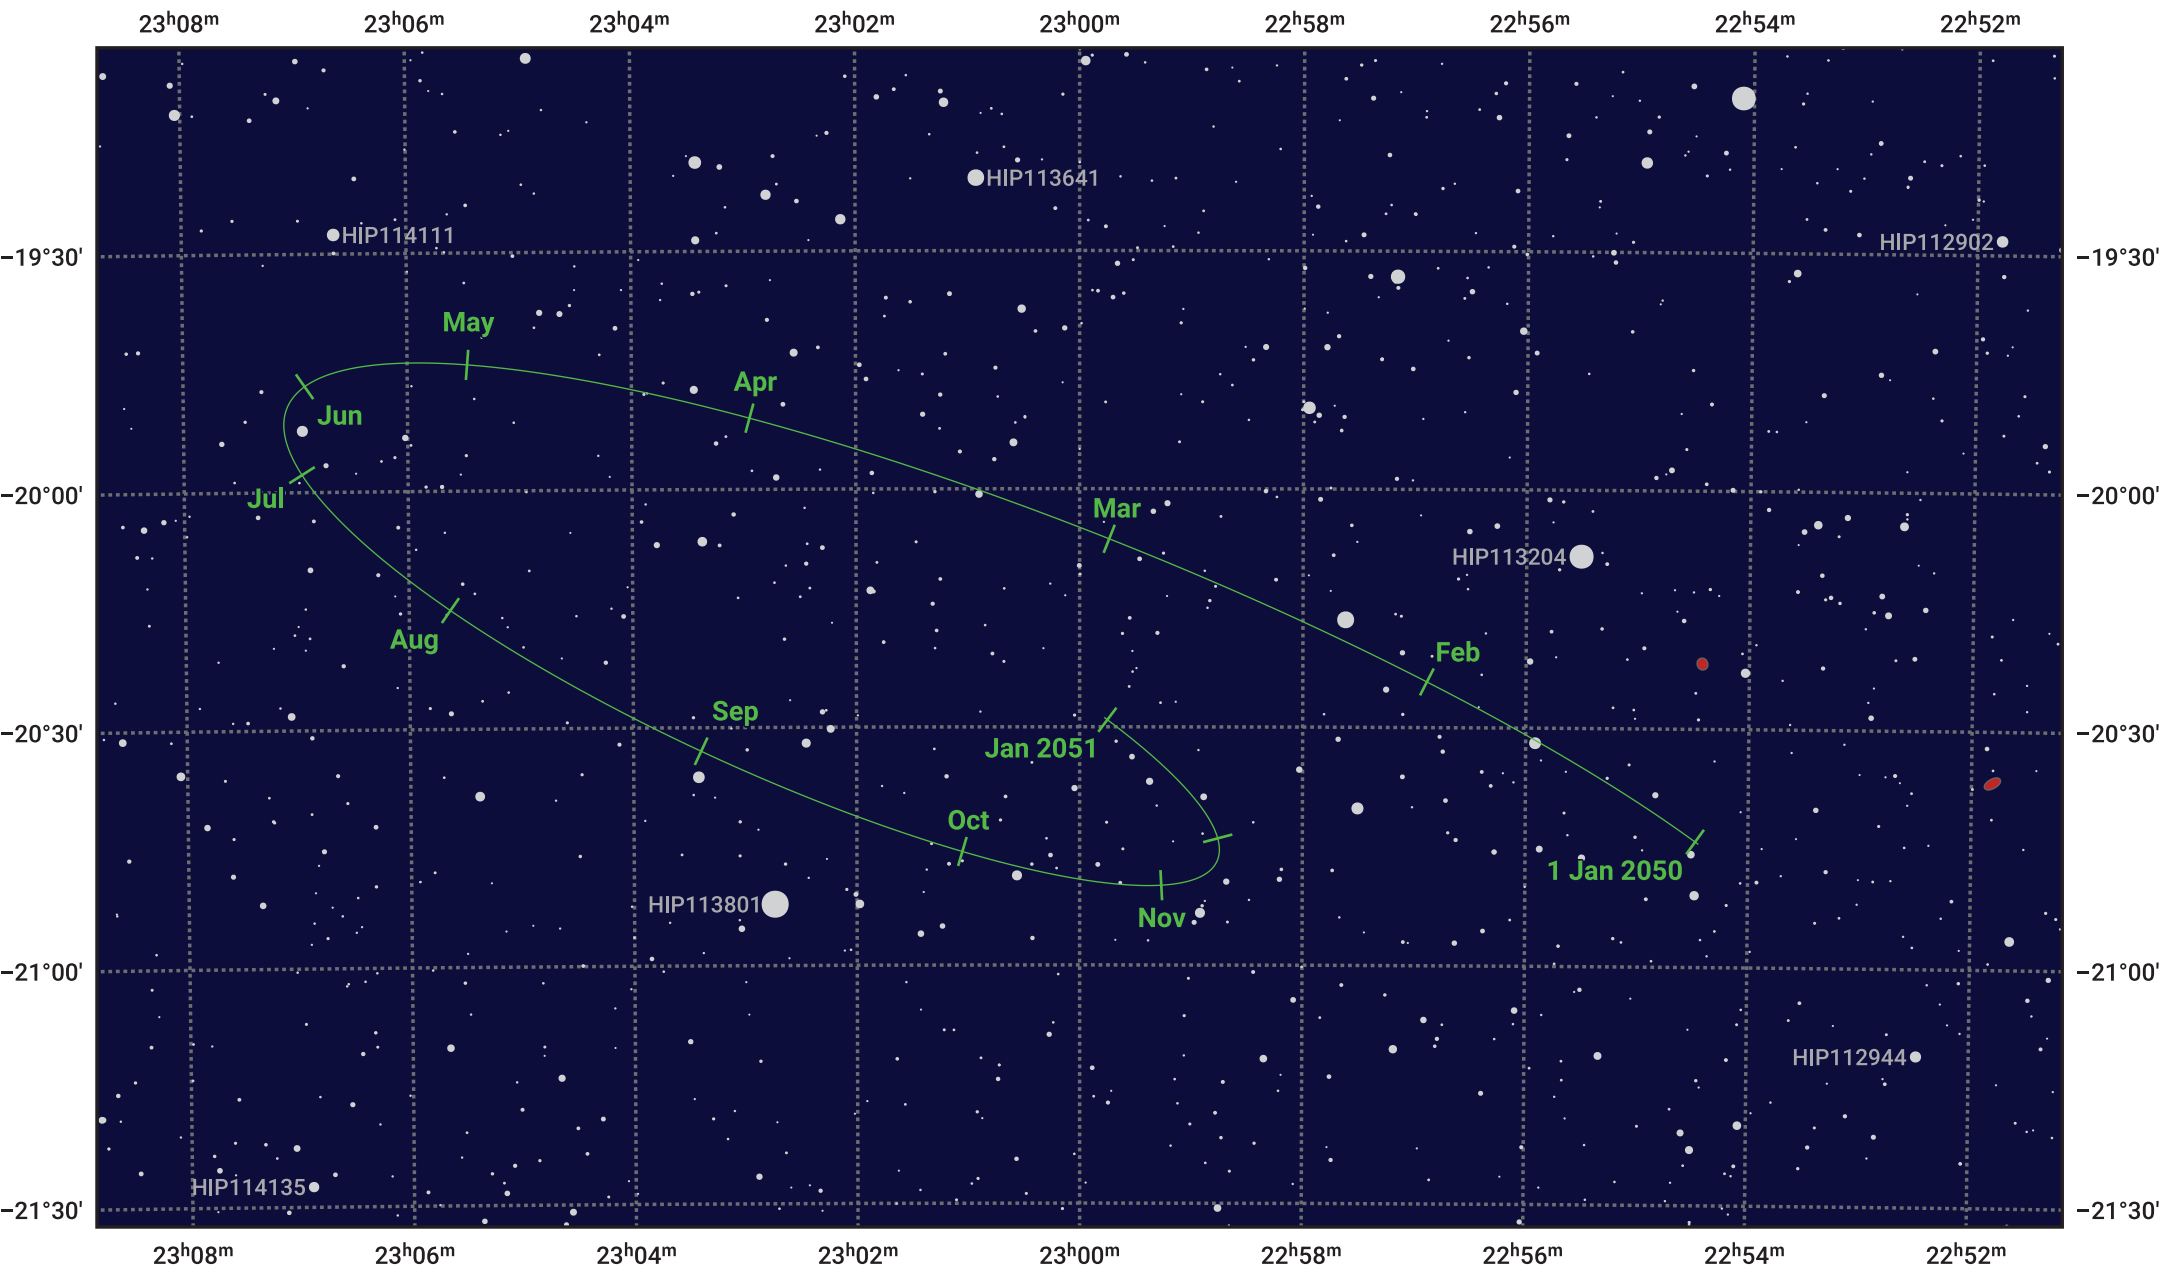

# The path of Pluto in 2050

© Dominic Ford 2011–2024. Date markers placed at midnight UTC. Downloaded from <https://in-the-sky.org>

Magnitude scale: 14.0 13.0 12.0 11.0 10.0 9.0 8.0 7.0 6.0 5.0

— Ecliptic Plane

- Galaxy
- Bright nebula
- Open cluster
- ⊕ Globular cluster

Date	Mag
2050 Jan 1	15.9
2050 Apr 1	15.9
2050 Jul 1	15.9
2050 Oct 1	15.8
2051 Jan 1	15.9