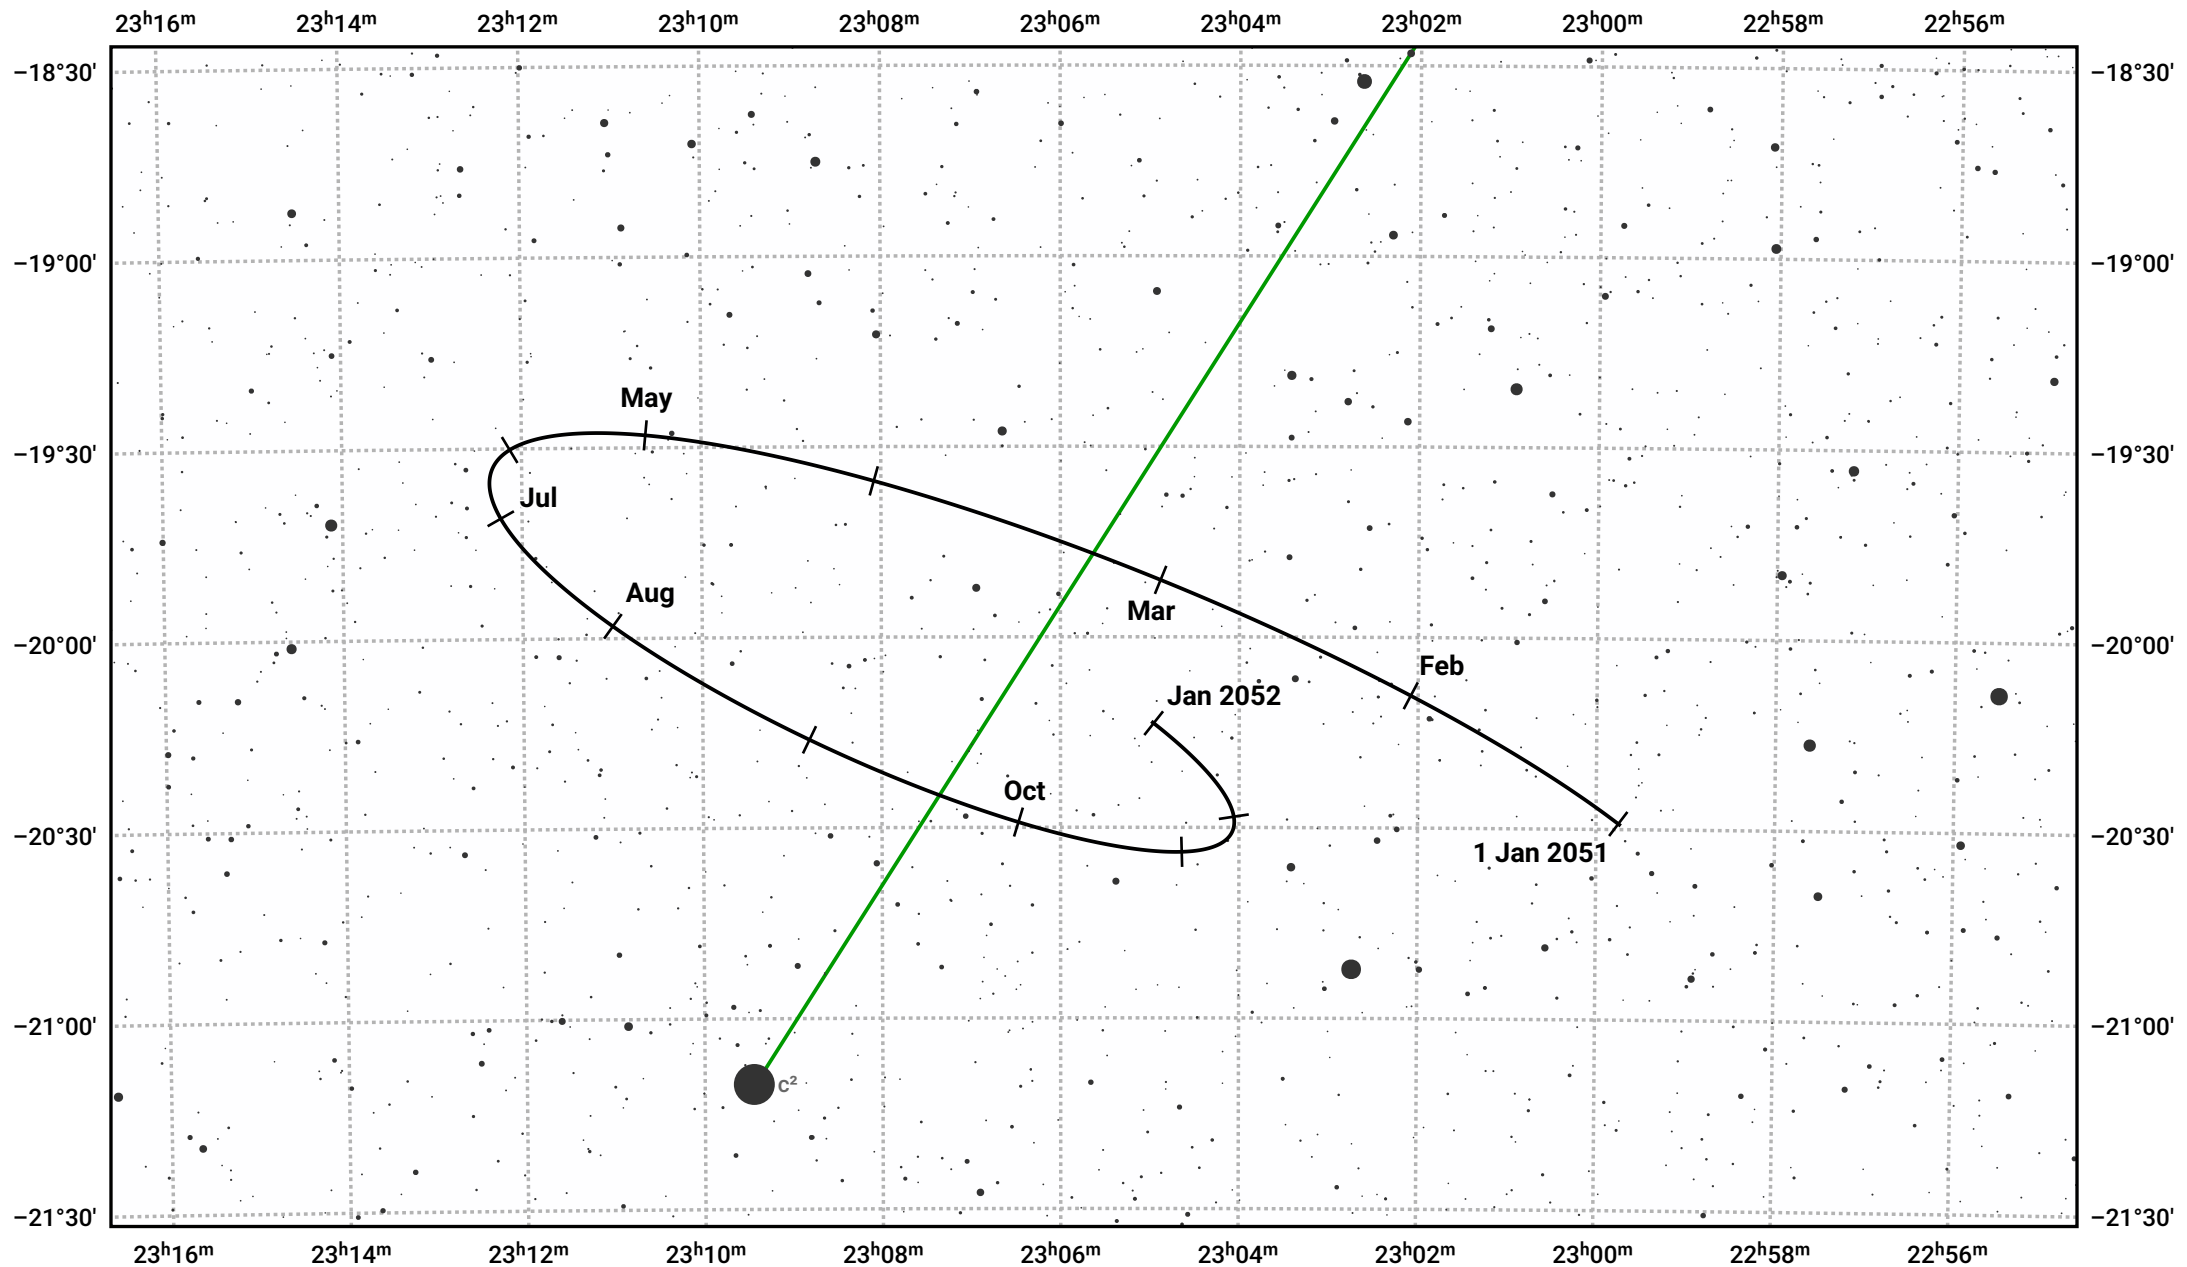

The path of Pluto in 2051

© Dominic Ford 2011–2024. Date markers placed at midnight UTC. Downloaded from <https://in-the-sky.org>

Ecliptic Plane

Date	Mag
2051 Jan 1	15.9
2051 Apr 1	15.9
2051 Jul 1	15.9
2051 Oct 1	15.8
2052 Jan 1	16.0