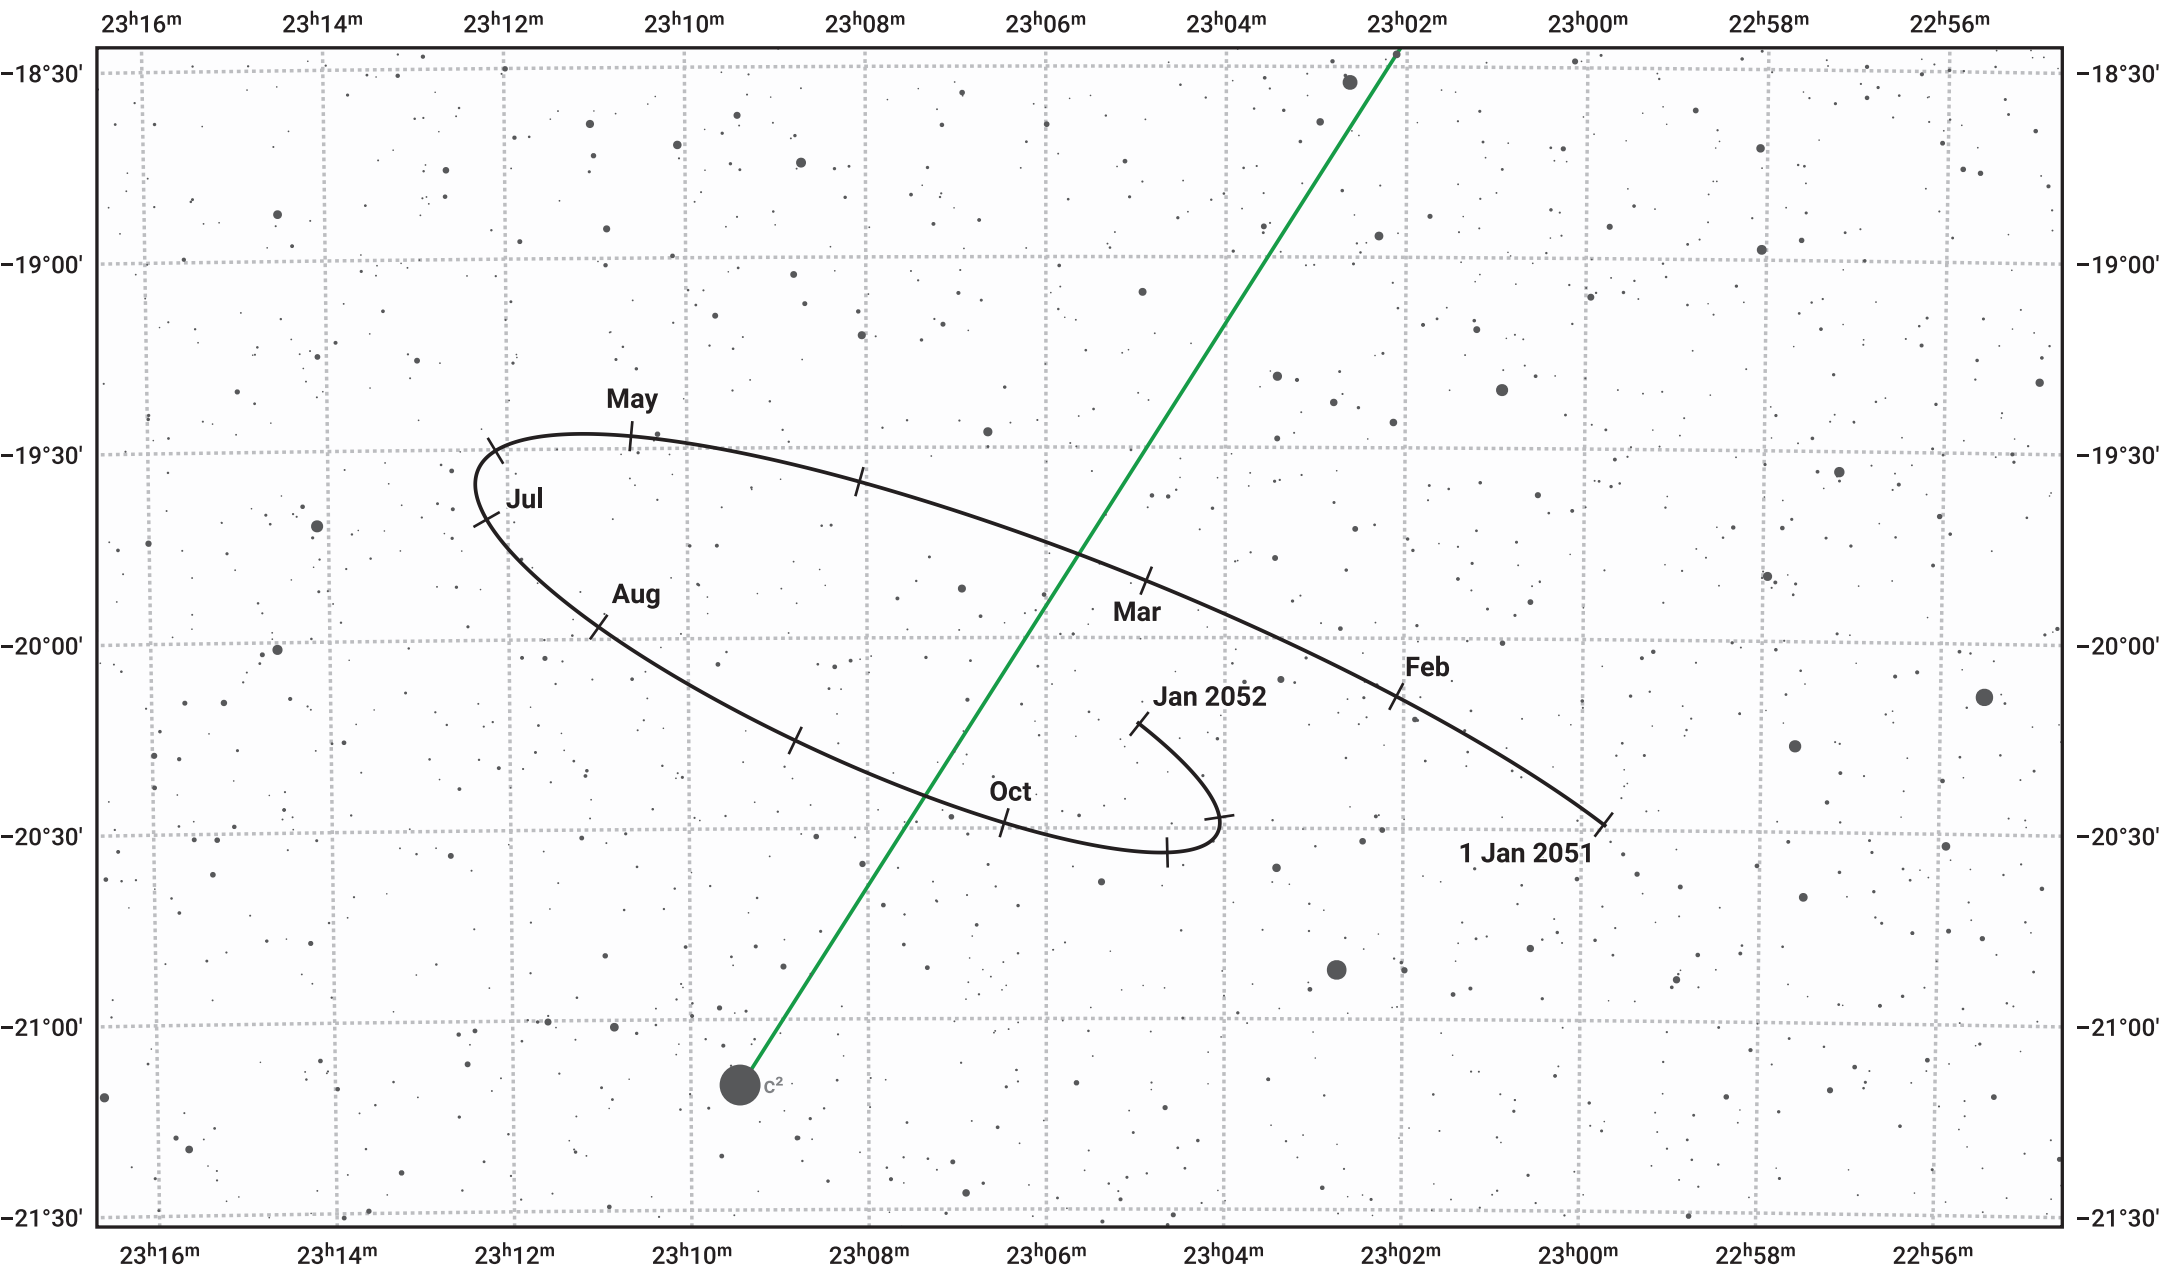

The path of Pluto in 2051

© Dominic Ford 2011–2024. Date markers placed at midnight UTC. Downloaded from <https://in-the-sky.org>

Magnitude scale: 14.0 13.0 12.0 11.0 10.0 9.0 8.0 7.0 6.0 5.0 4.0

3.0

Ecliptic Plane

Date	Mag
2051 Jan 1	15.9
2051 Apr 1	15.9
2051 Jul 1	15.9
2051 Oct 1	15.8
2052 Jan 1	16.0