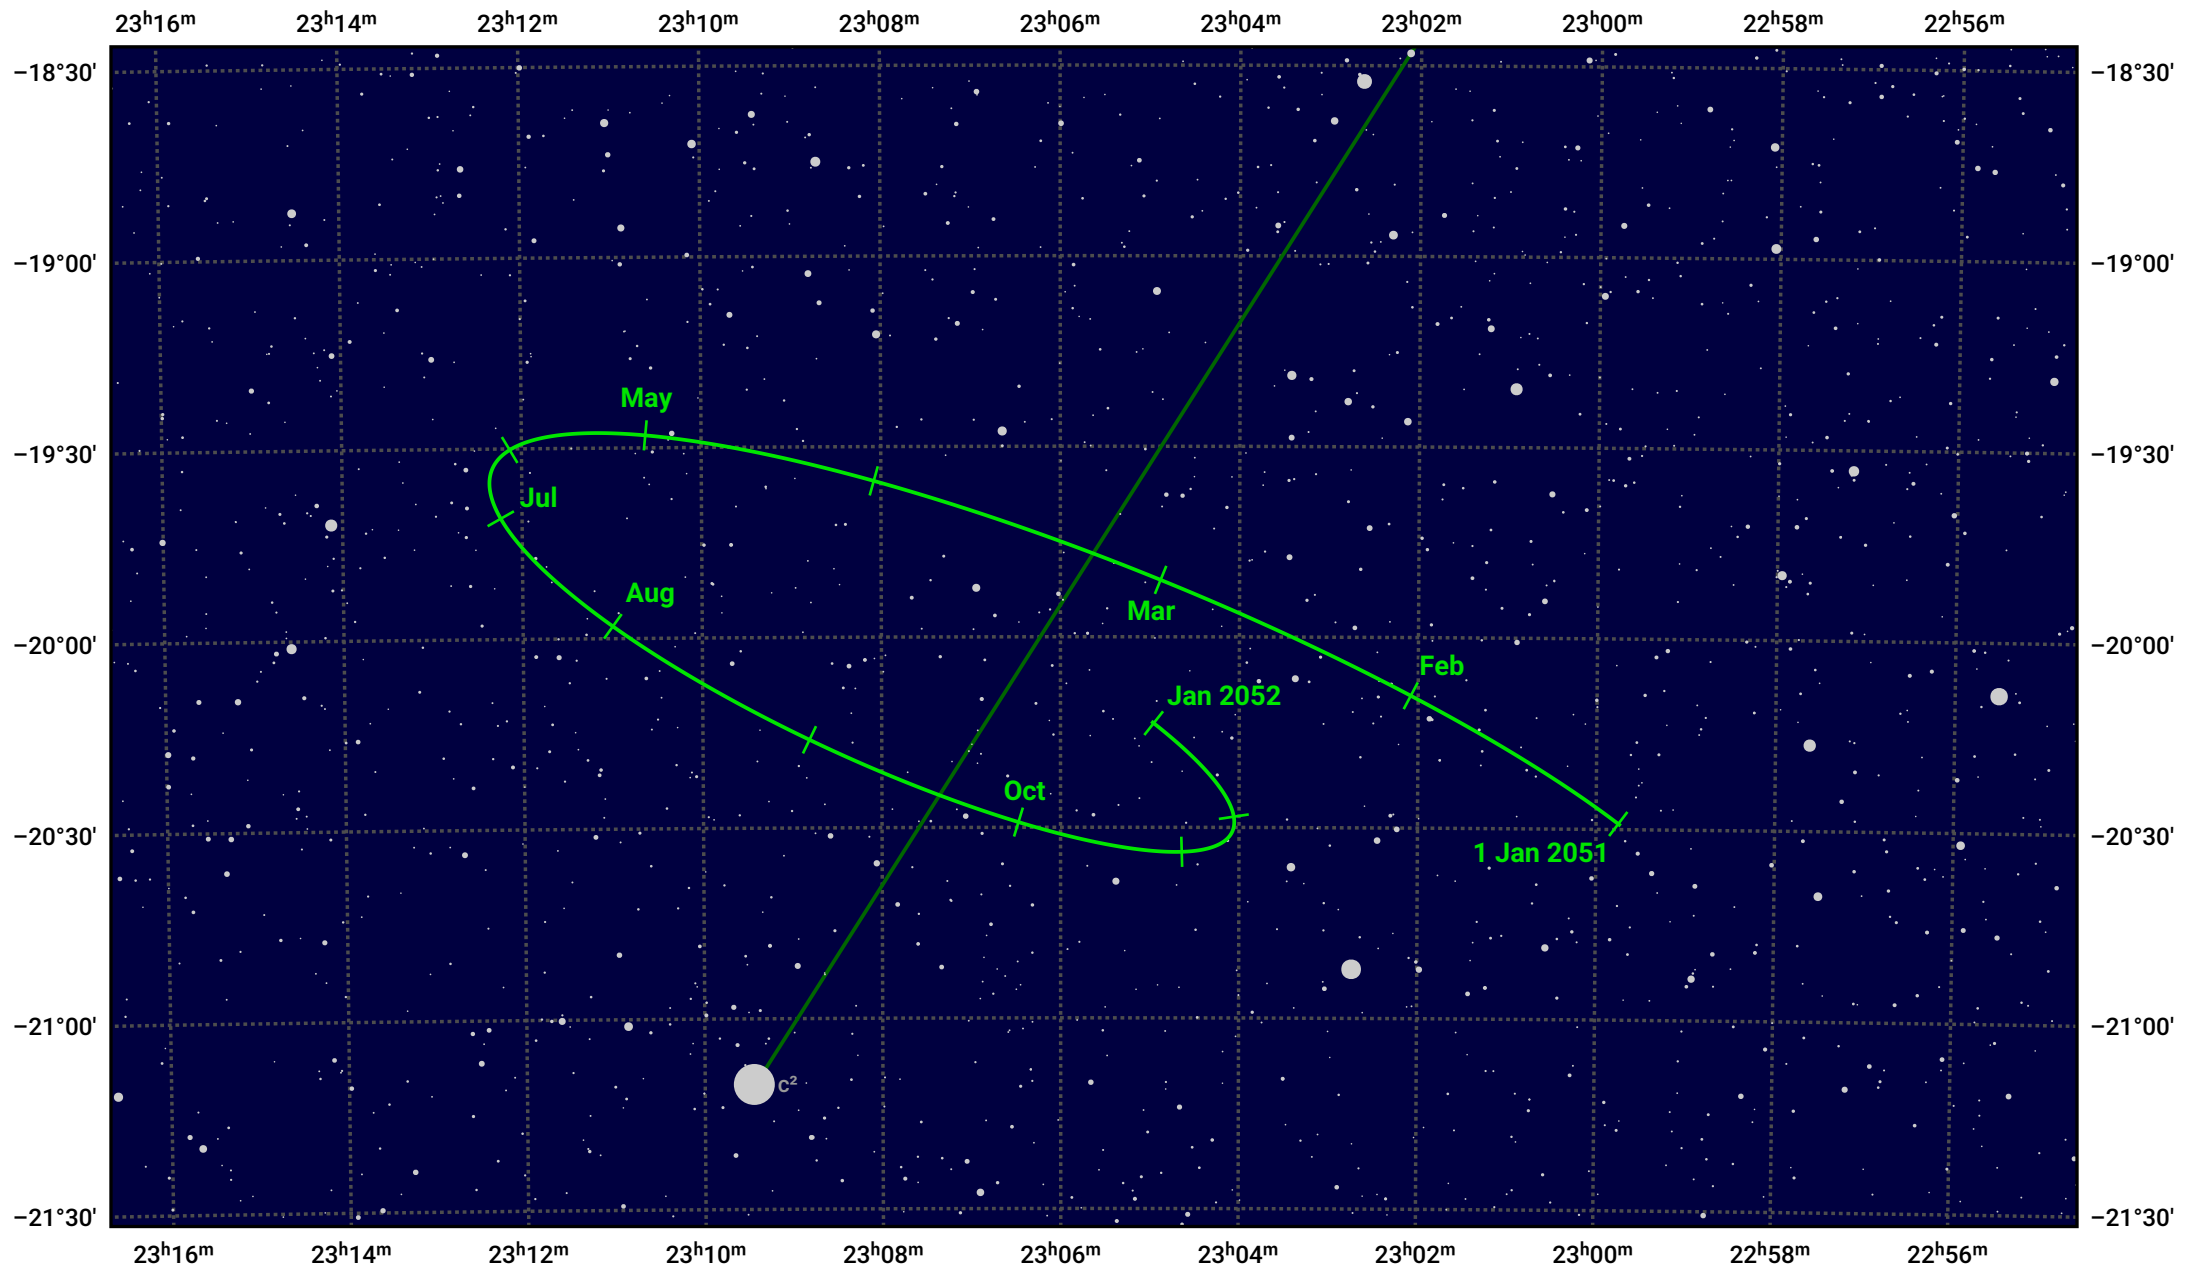

# The path of Pluto in 2051

© Dominic Ford 2011–2024. Date markers placed at midnight UTC. Downloaded from <https://in-the-sky.org>

— Ecliptic Plane

Date	Mag
2051 Jan 1	15.9
2051 Apr 1	15.9
2051 Jul 1	15.9
2051 Oct 1	15.8
2052 Jan 1	16.0