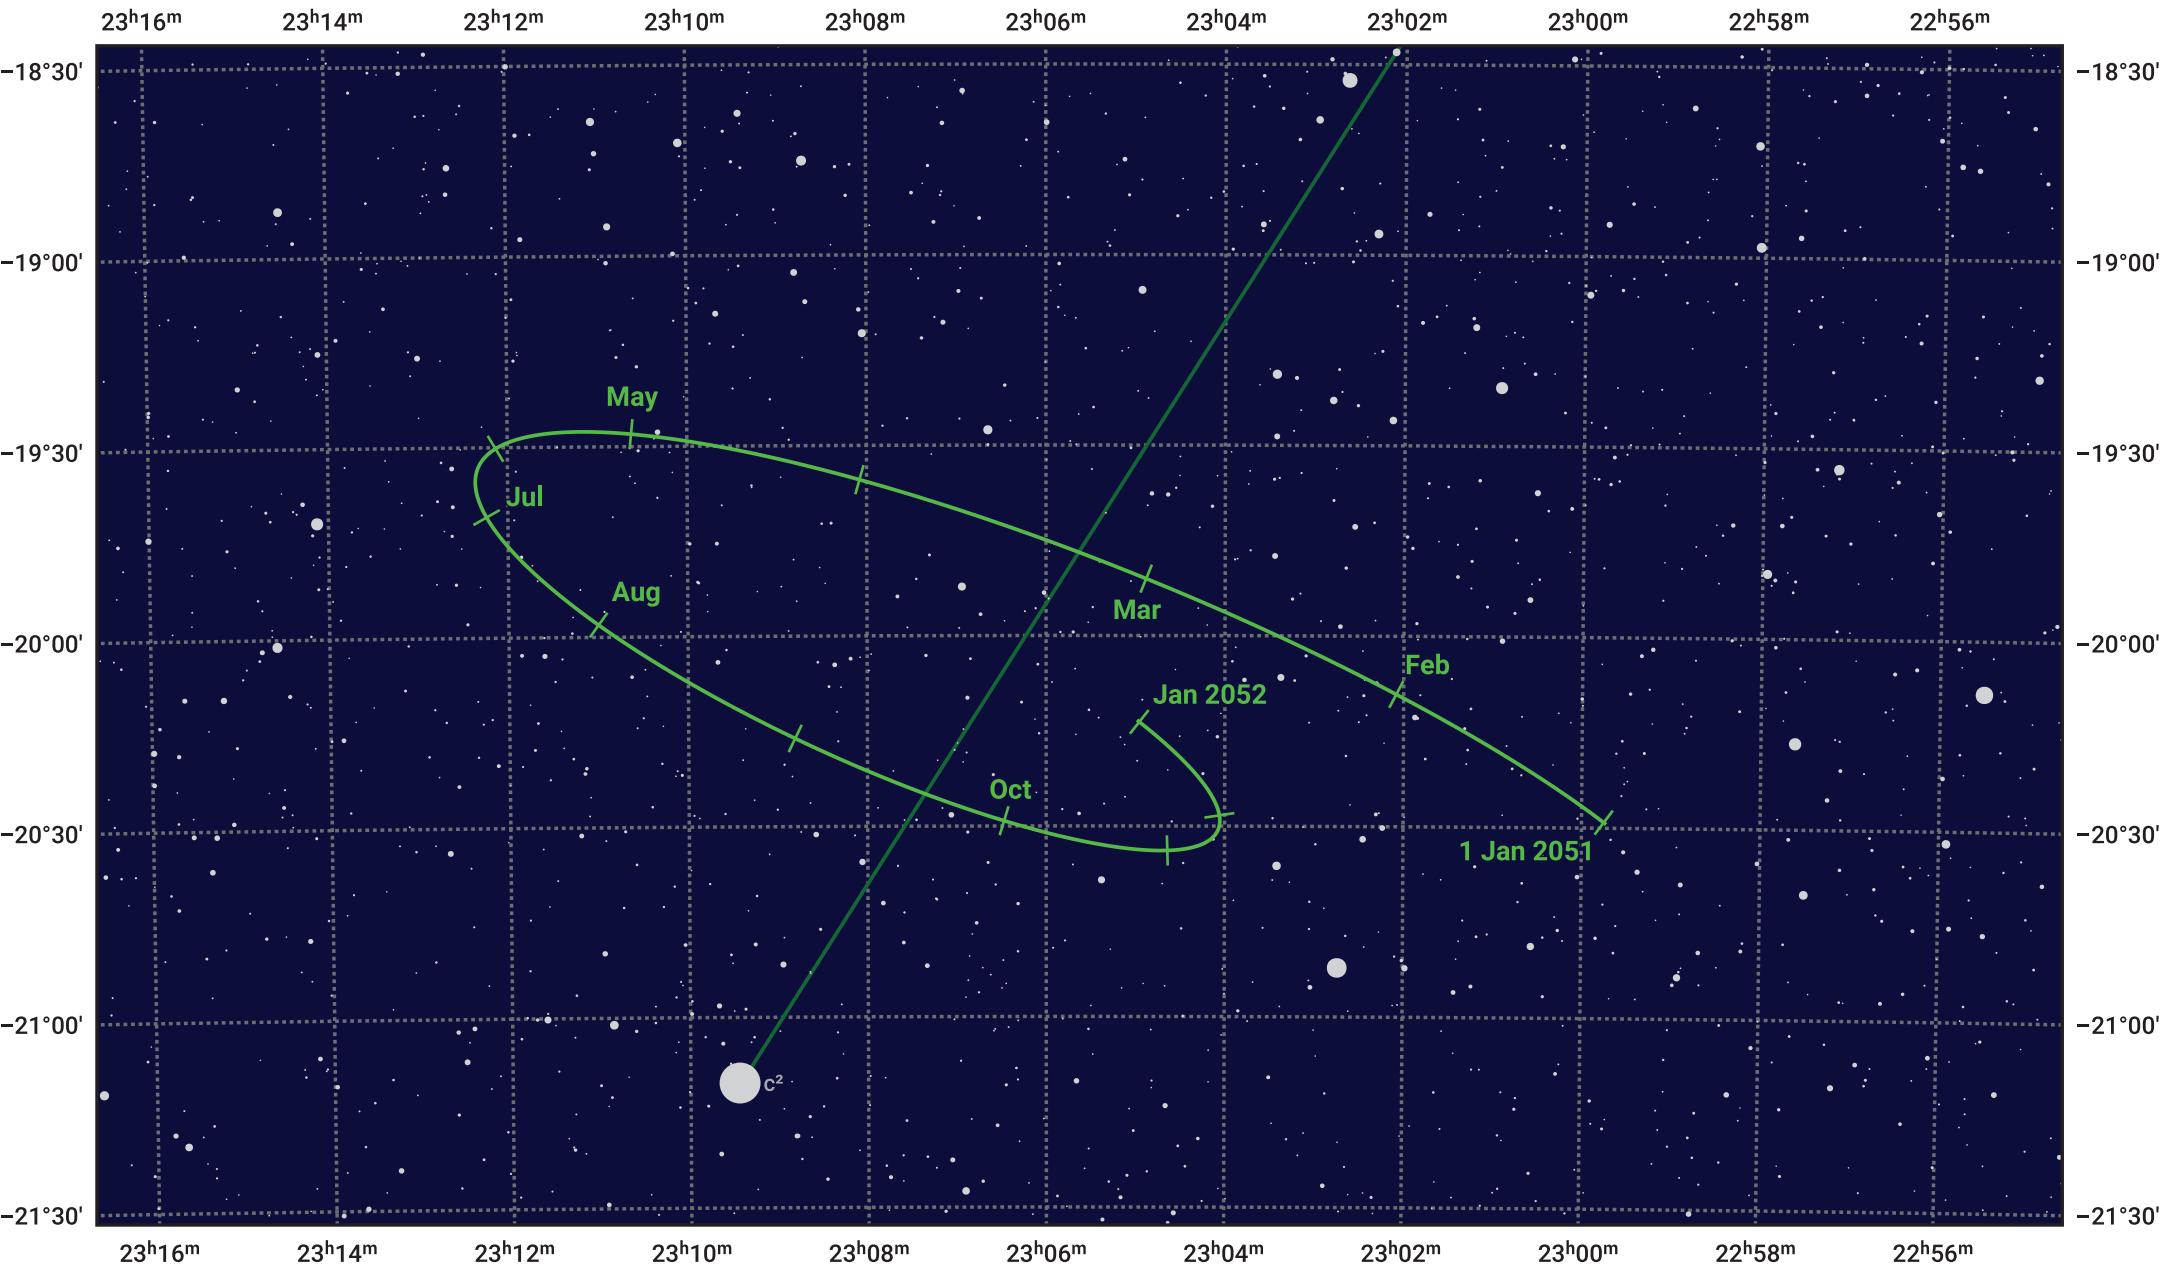

The path of Pluto in 2051

© Dominic Ford 2011–2024. Date markers placed at midnight UTC. Downloaded from <https://in-the-sky.org>

— Ecliptic Plane

Date	Mag
2051 Jan 1	15.9
2051 Apr 1	15.9
2051 Jul 1	15.9
2051 Oct 1	15.8
2052 Jan 1	16.0