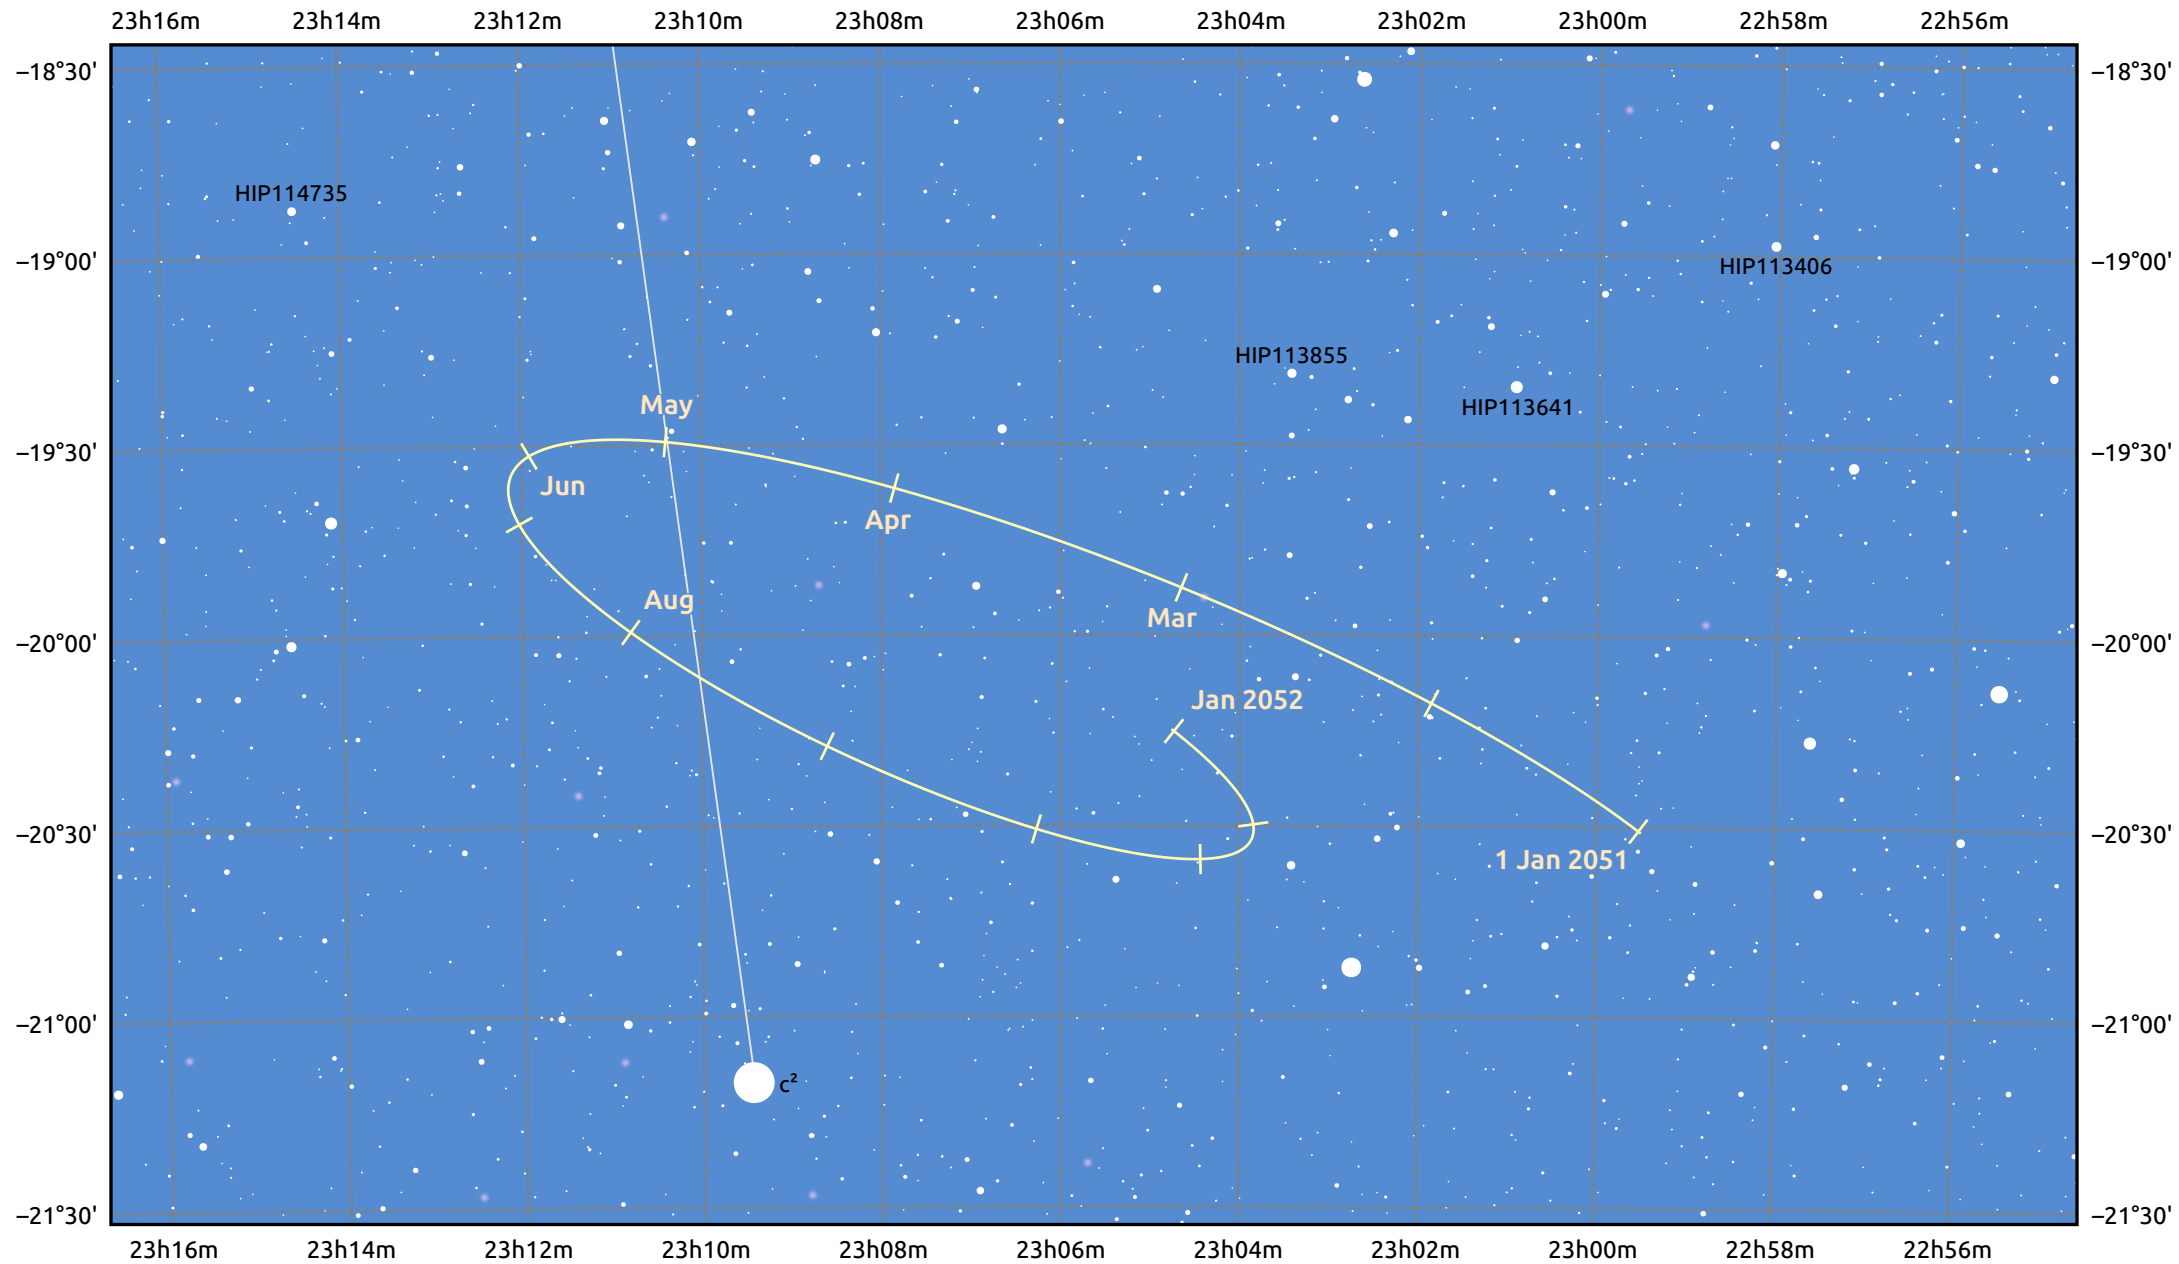

The path of Pluto in 2051

© Dominic Ford 2011–2025. Date markers placed at midnight UTC. Downloaded from <https://in-the-sky.org>

Ecliptic Plane

Date	Mag
2051 Jan 1	15.9
2051 Apr 1	15.9
2051 Jul 1	15.9
2051 Oct 1	15.8
2052 Jan 1	15.9