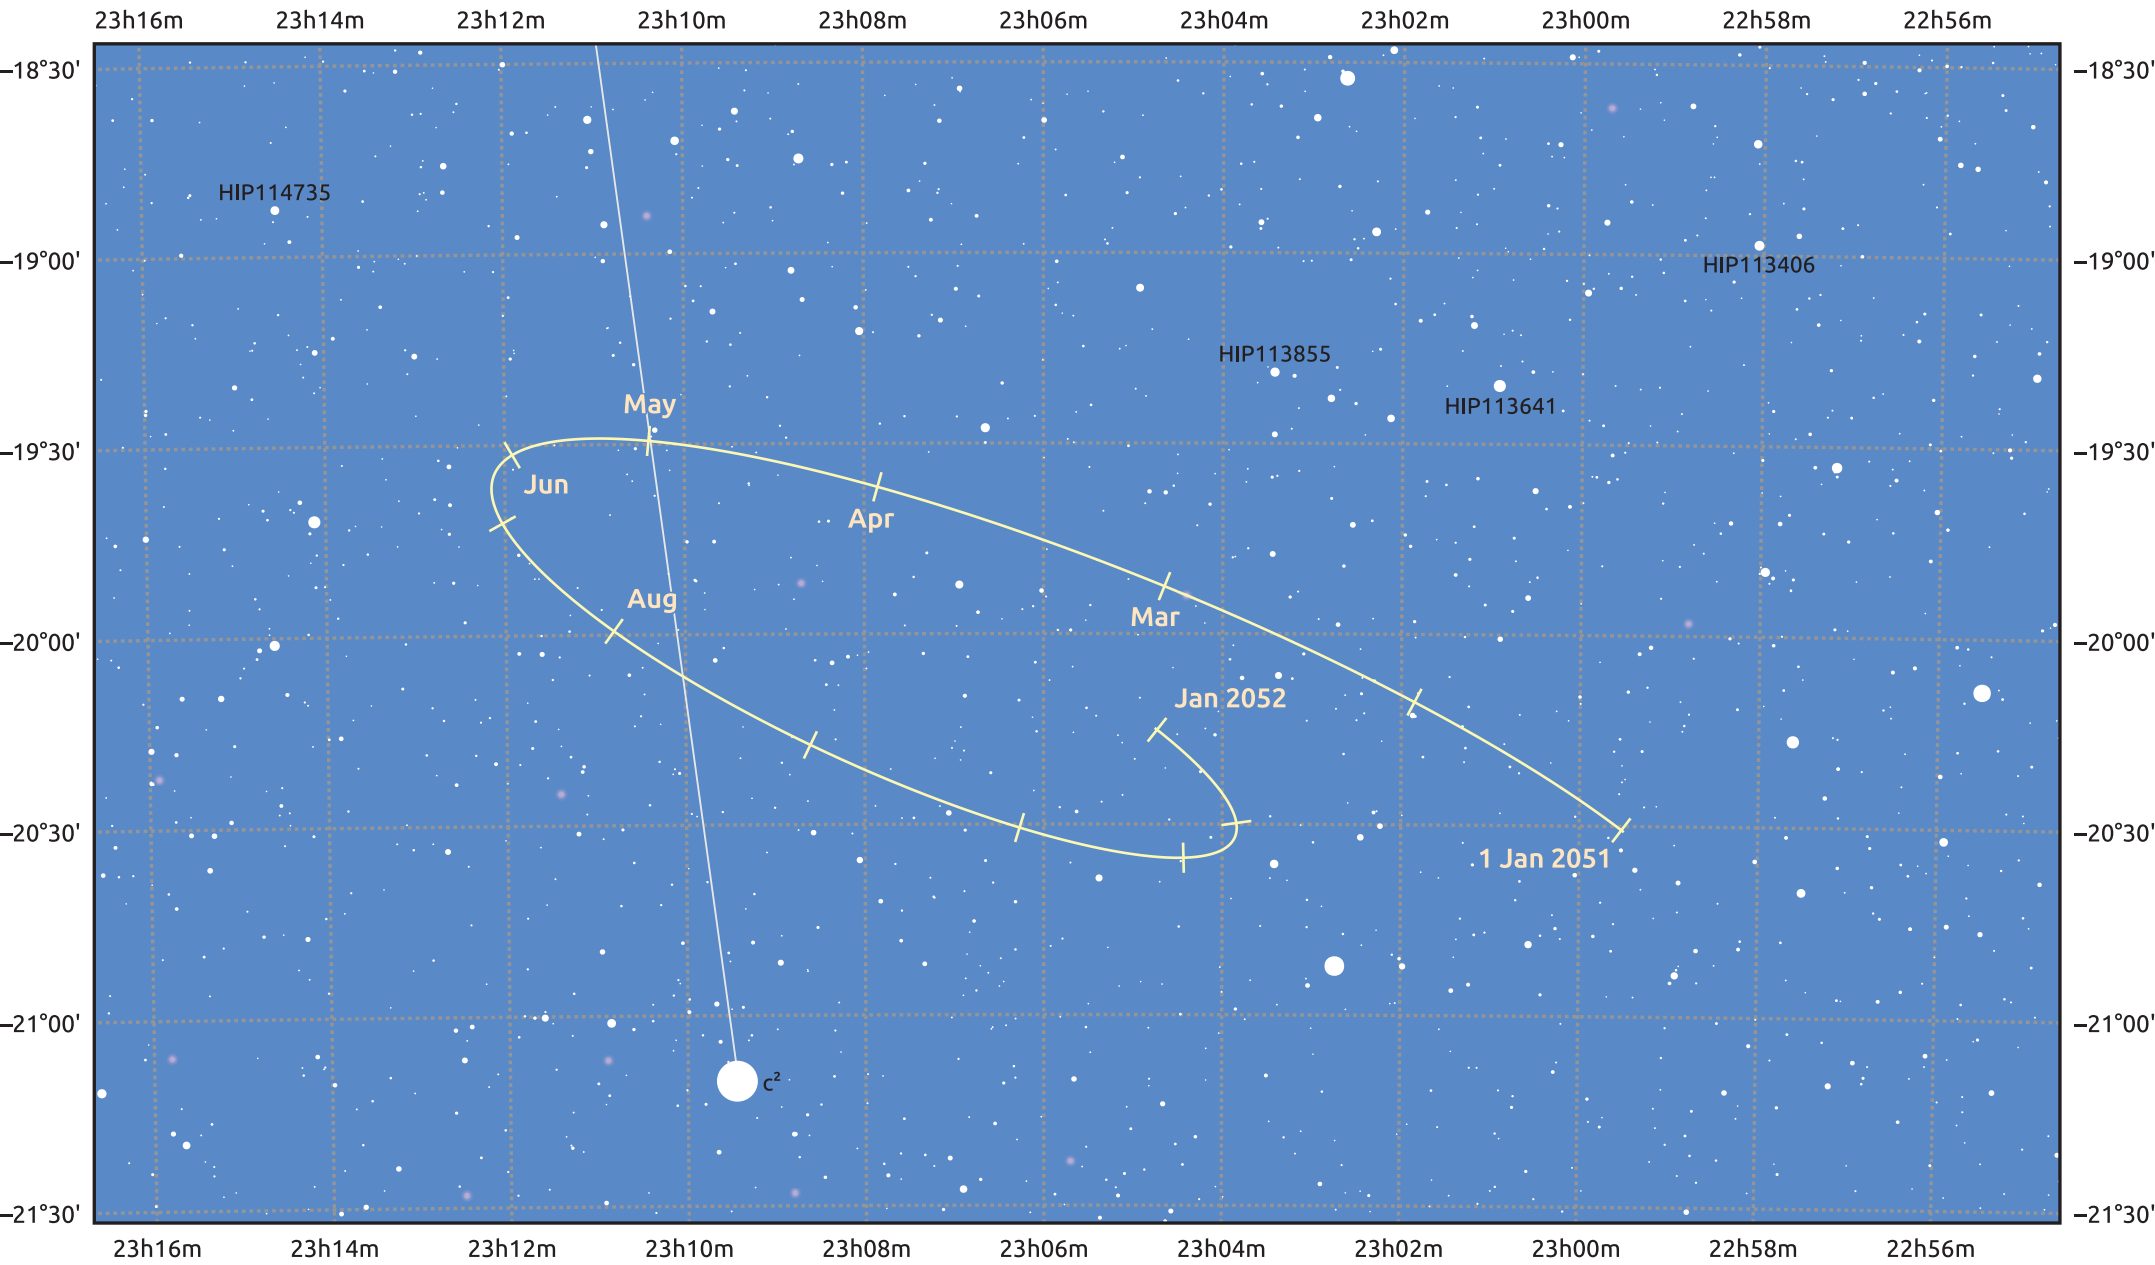

The path of Pluto in 2051

© Dominic Ford 2011–2025. Date markers placed at midnight UTC. Downloaded from <https://in-the-sky.org>

Ecliptic Plane

Date	Mag
2051 Jan 1	15.9
2051 Apr 1	15.9
2051 Jul 1	15.9
2051 Oct 1	15.8
2052 Jan 1	15.9