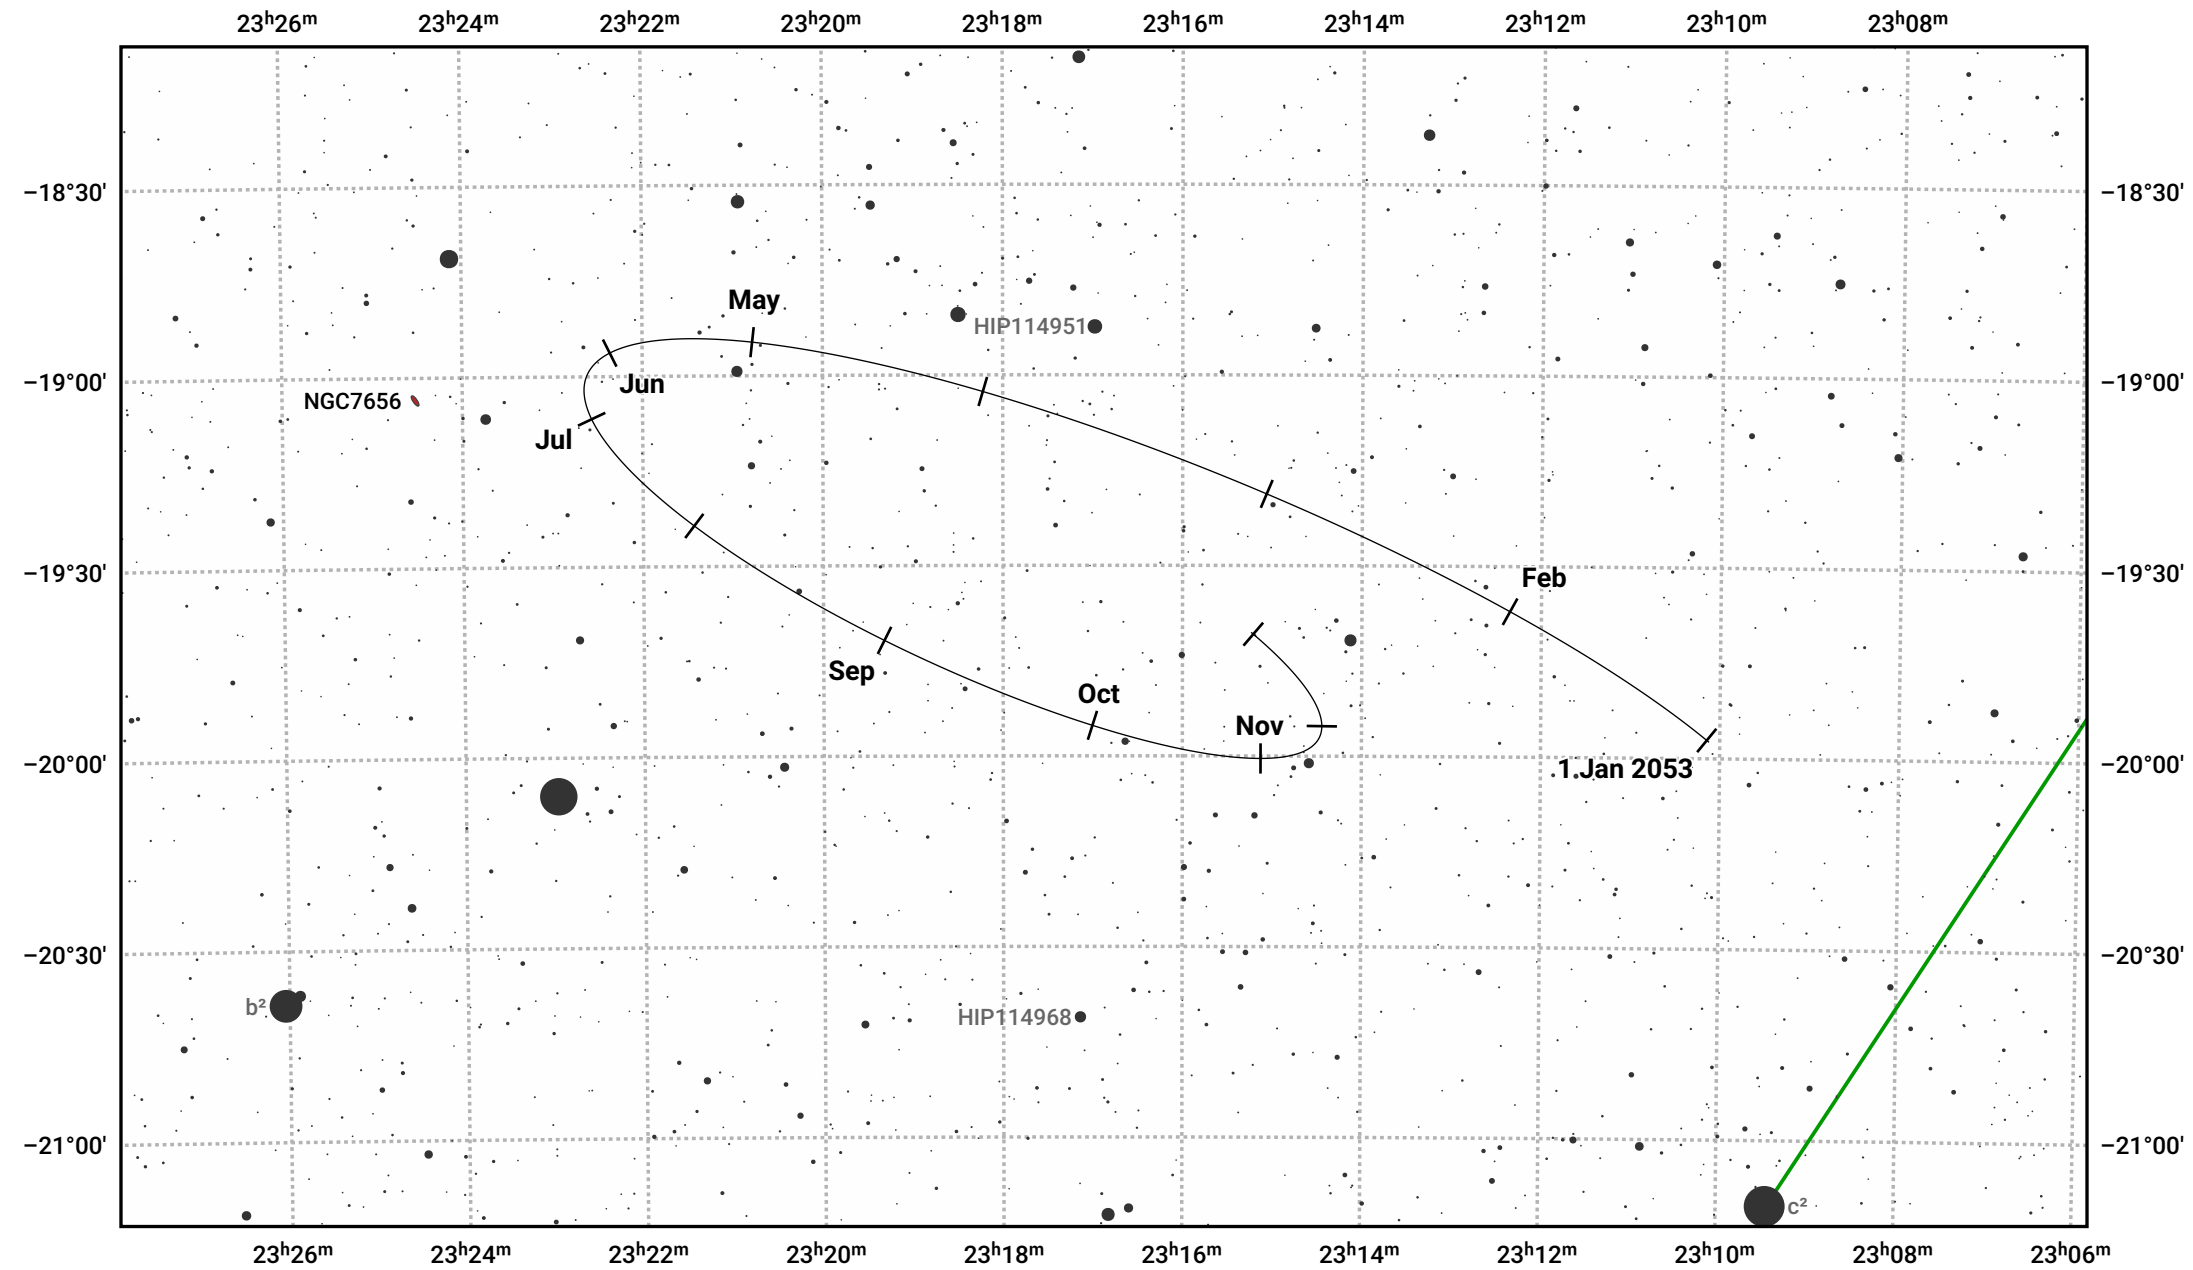

The path of Pluto in 2053

© Dominic Ford 2011–2024. Date markers placed at midnight UTC. Downloaded from <https://in-the-sky.org>

— Ecliptic Plane

Date	Mag
2053 Jan 1	16.0
2053 Apr 1	16.0
2053 Jul 1	16.0
2053 Oct 1	15.9
2054 Jan 1	16.0