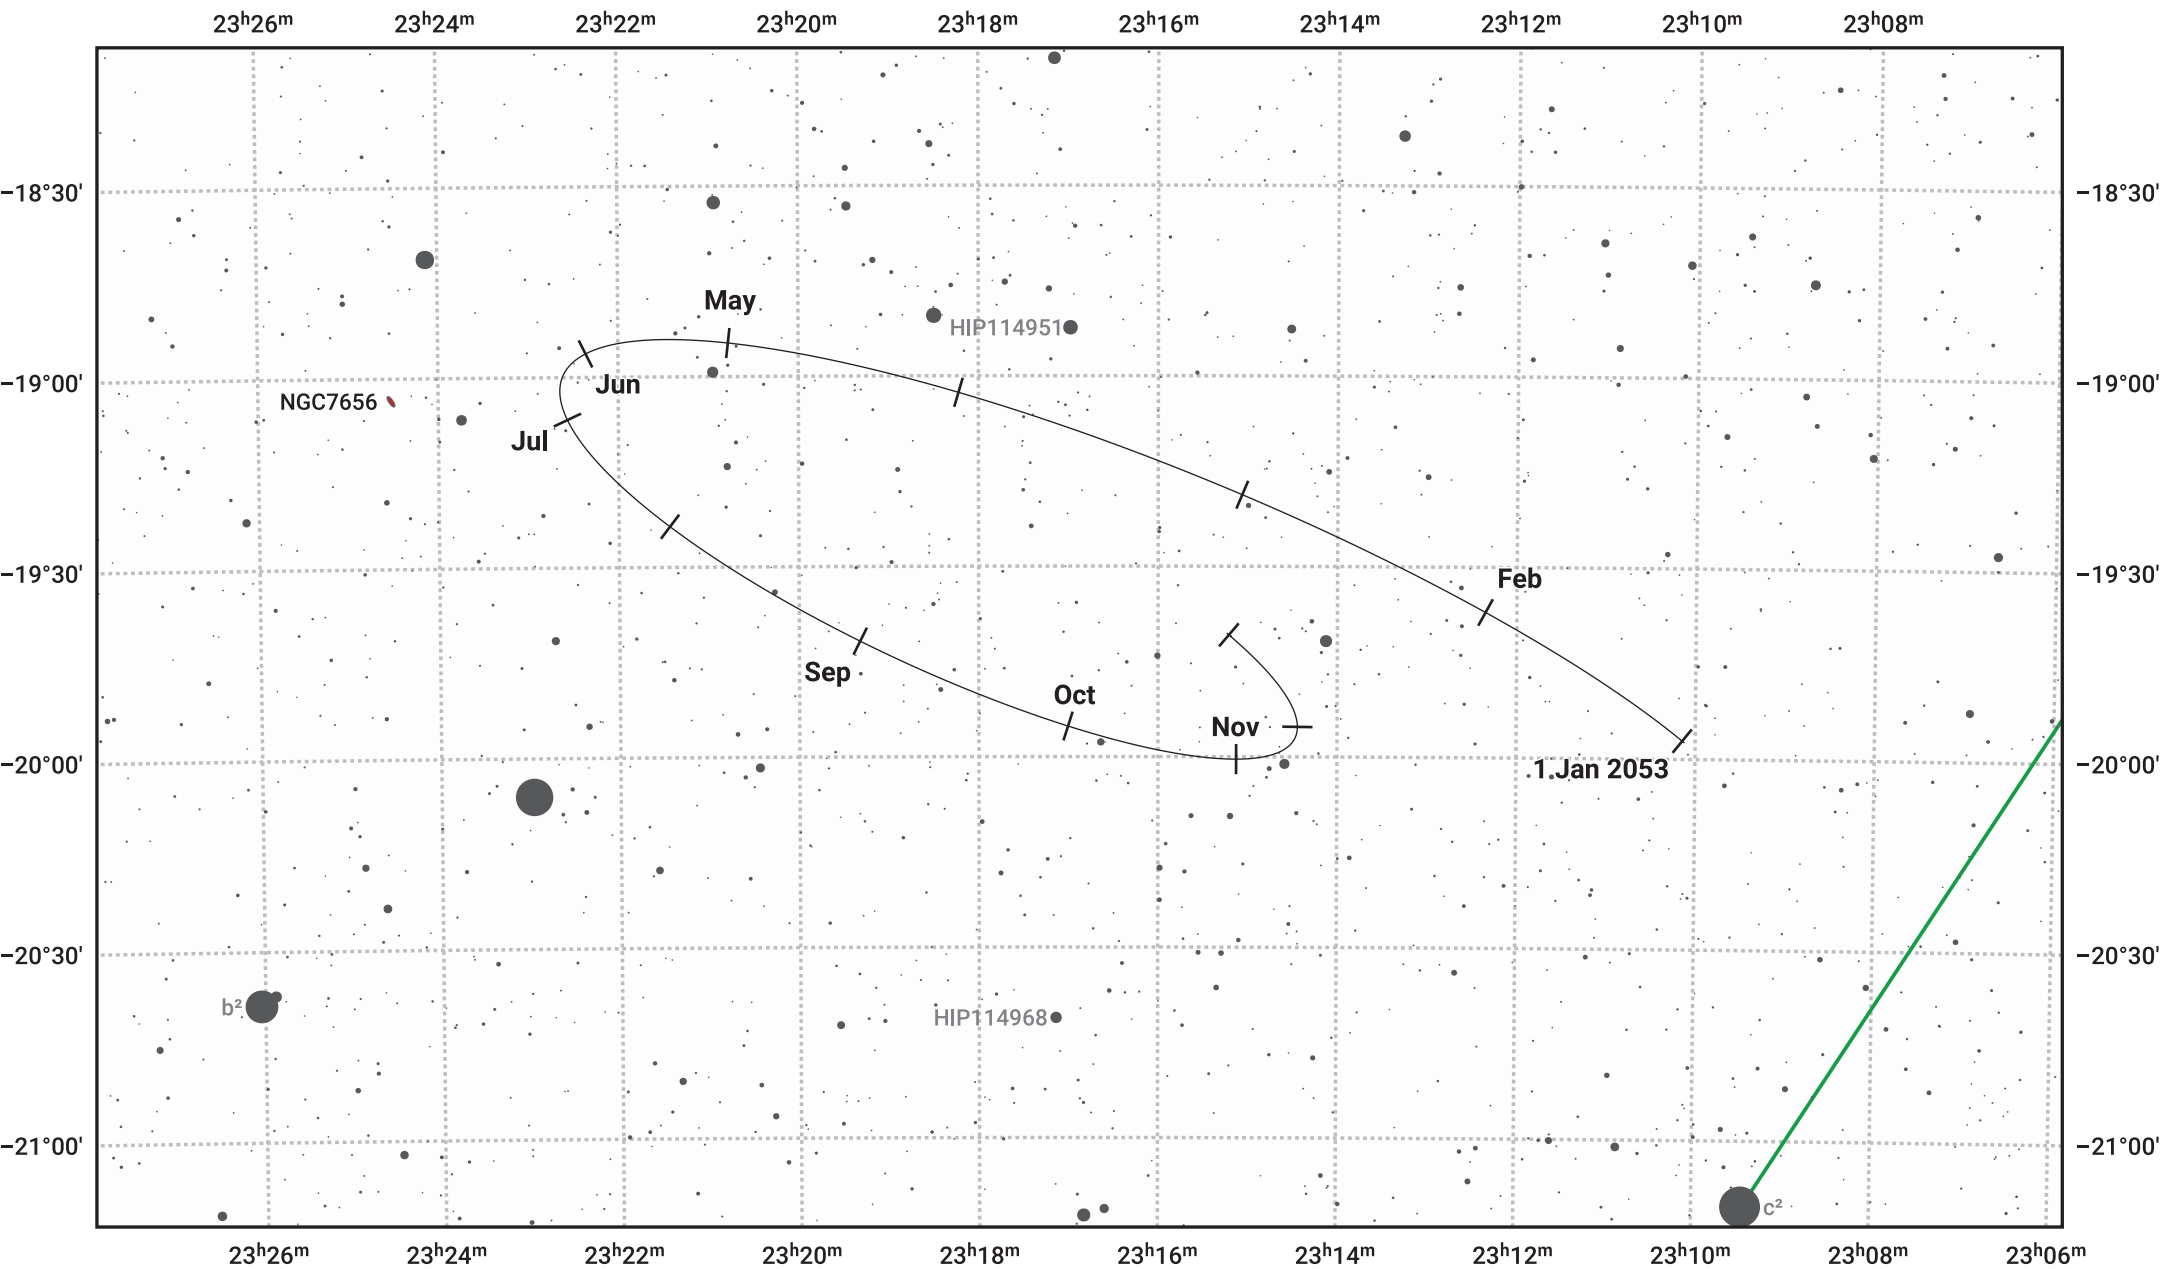

The path of Pluto in 2053

© Dominic Ford 2011–2024. Date markers placed at midnight UTC. Downloaded from <https://in-the-sky.org>

— Ecliptic Plane

Date	Mag
2053 Jan 1	16.0
2053 Apr 1	16.0
2053 Jul 1	16.0
2053 Oct 1	15.9
2054 Jan 1	16.0