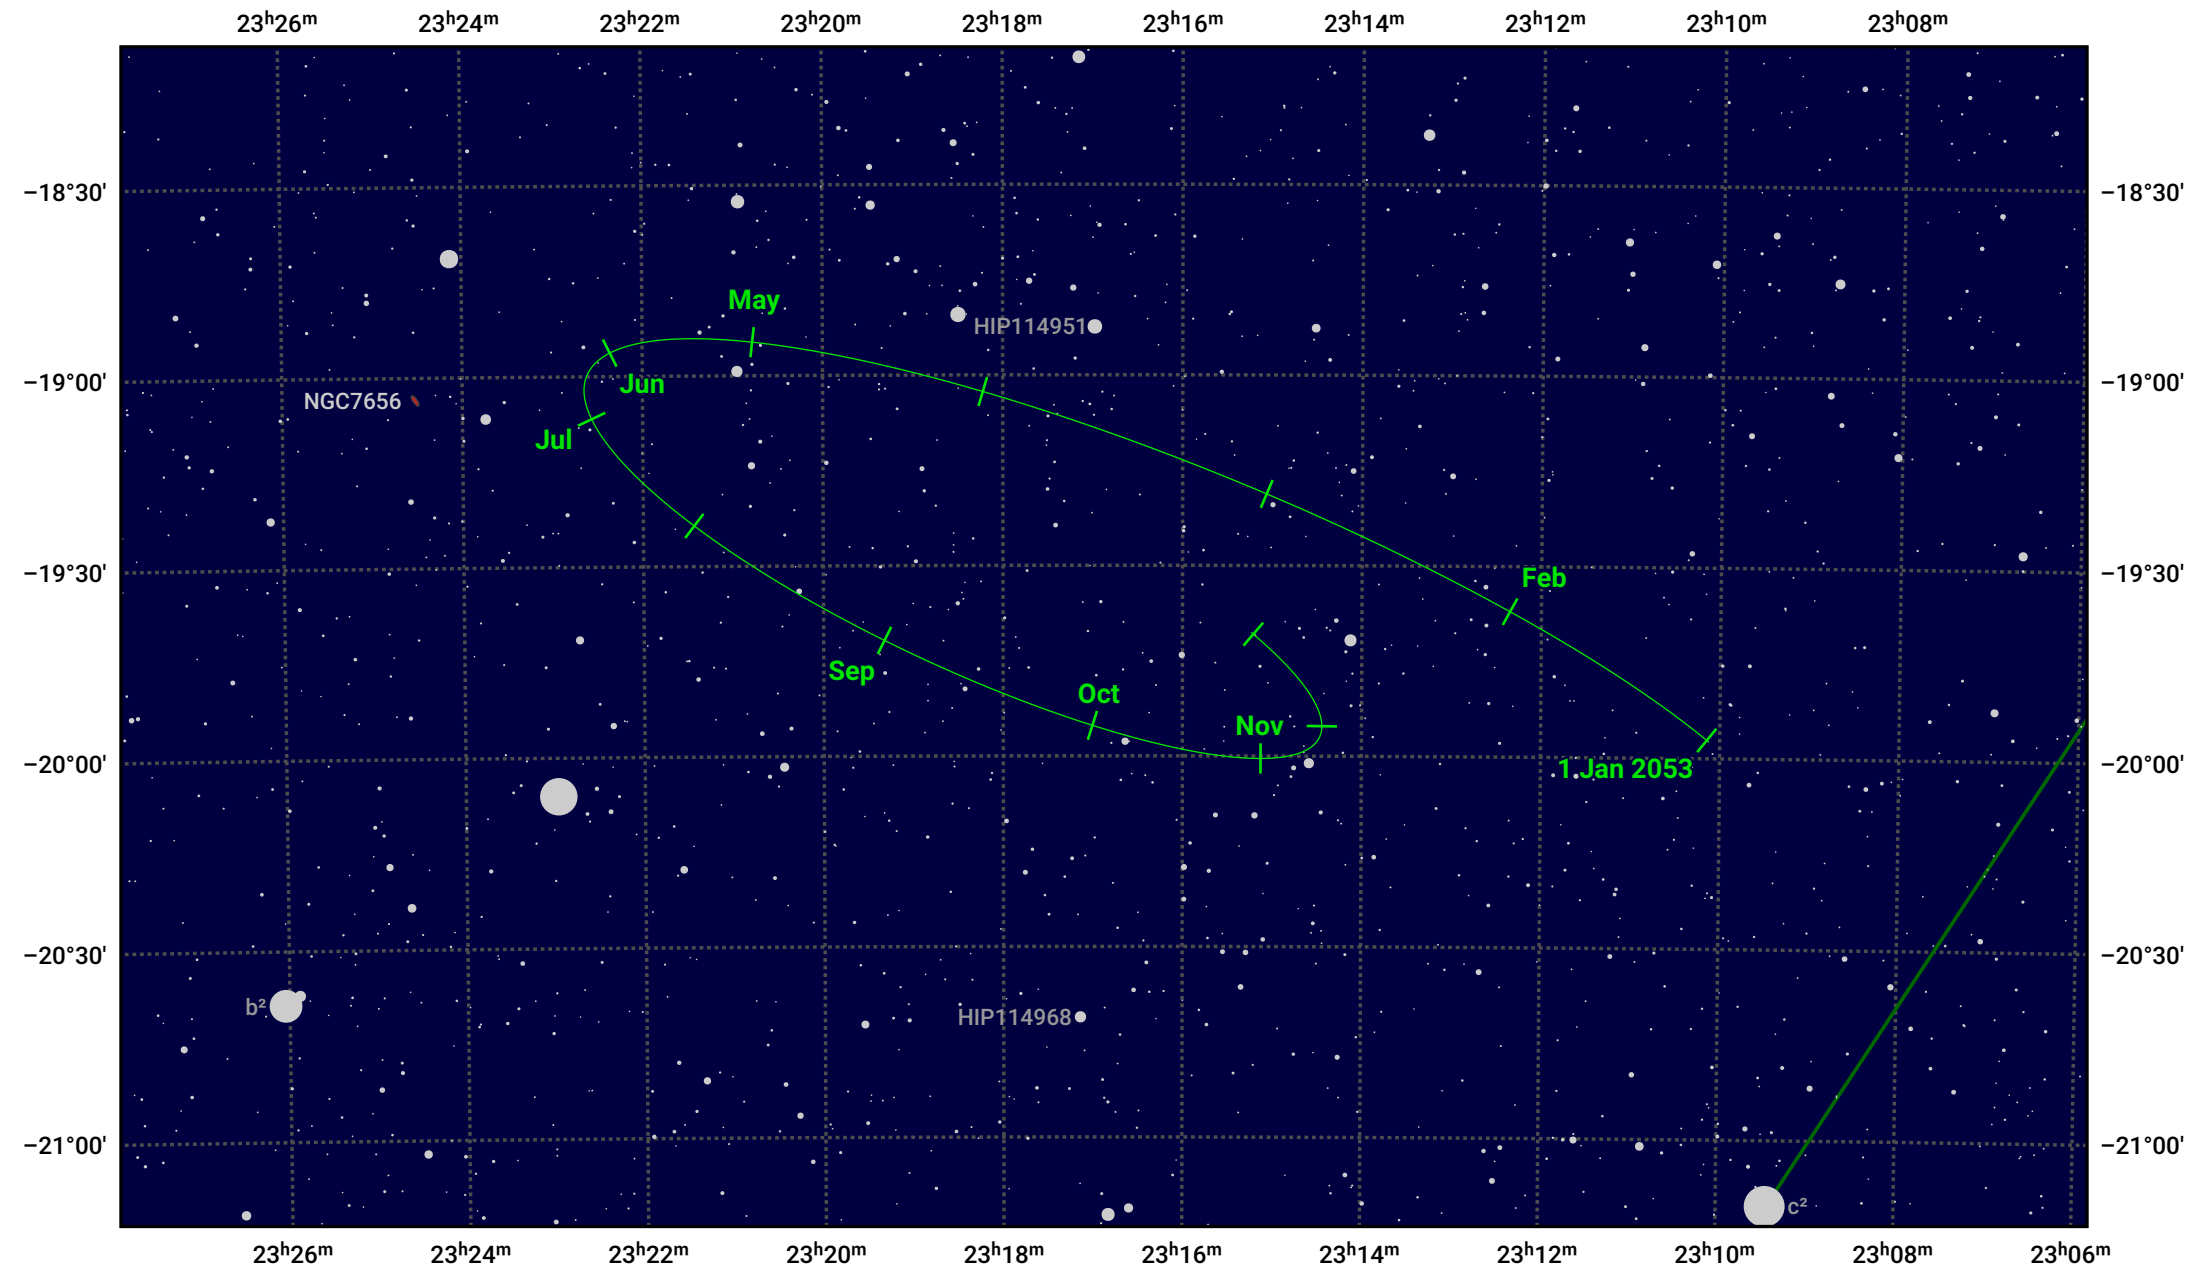

# The path of Pluto in 2053

© Dominic Ford 2011–2024. Date markers placed at midnight UTC. Downloaded from <https://in-the-sky.org>

— Ecliptic Plane

Date	Mag
2053 Jan 1	16.0
2053 Apr 1	16.0
2053 Jul 1	16.0
2053 Oct 1	15.9
2054 Jan 1	16.0