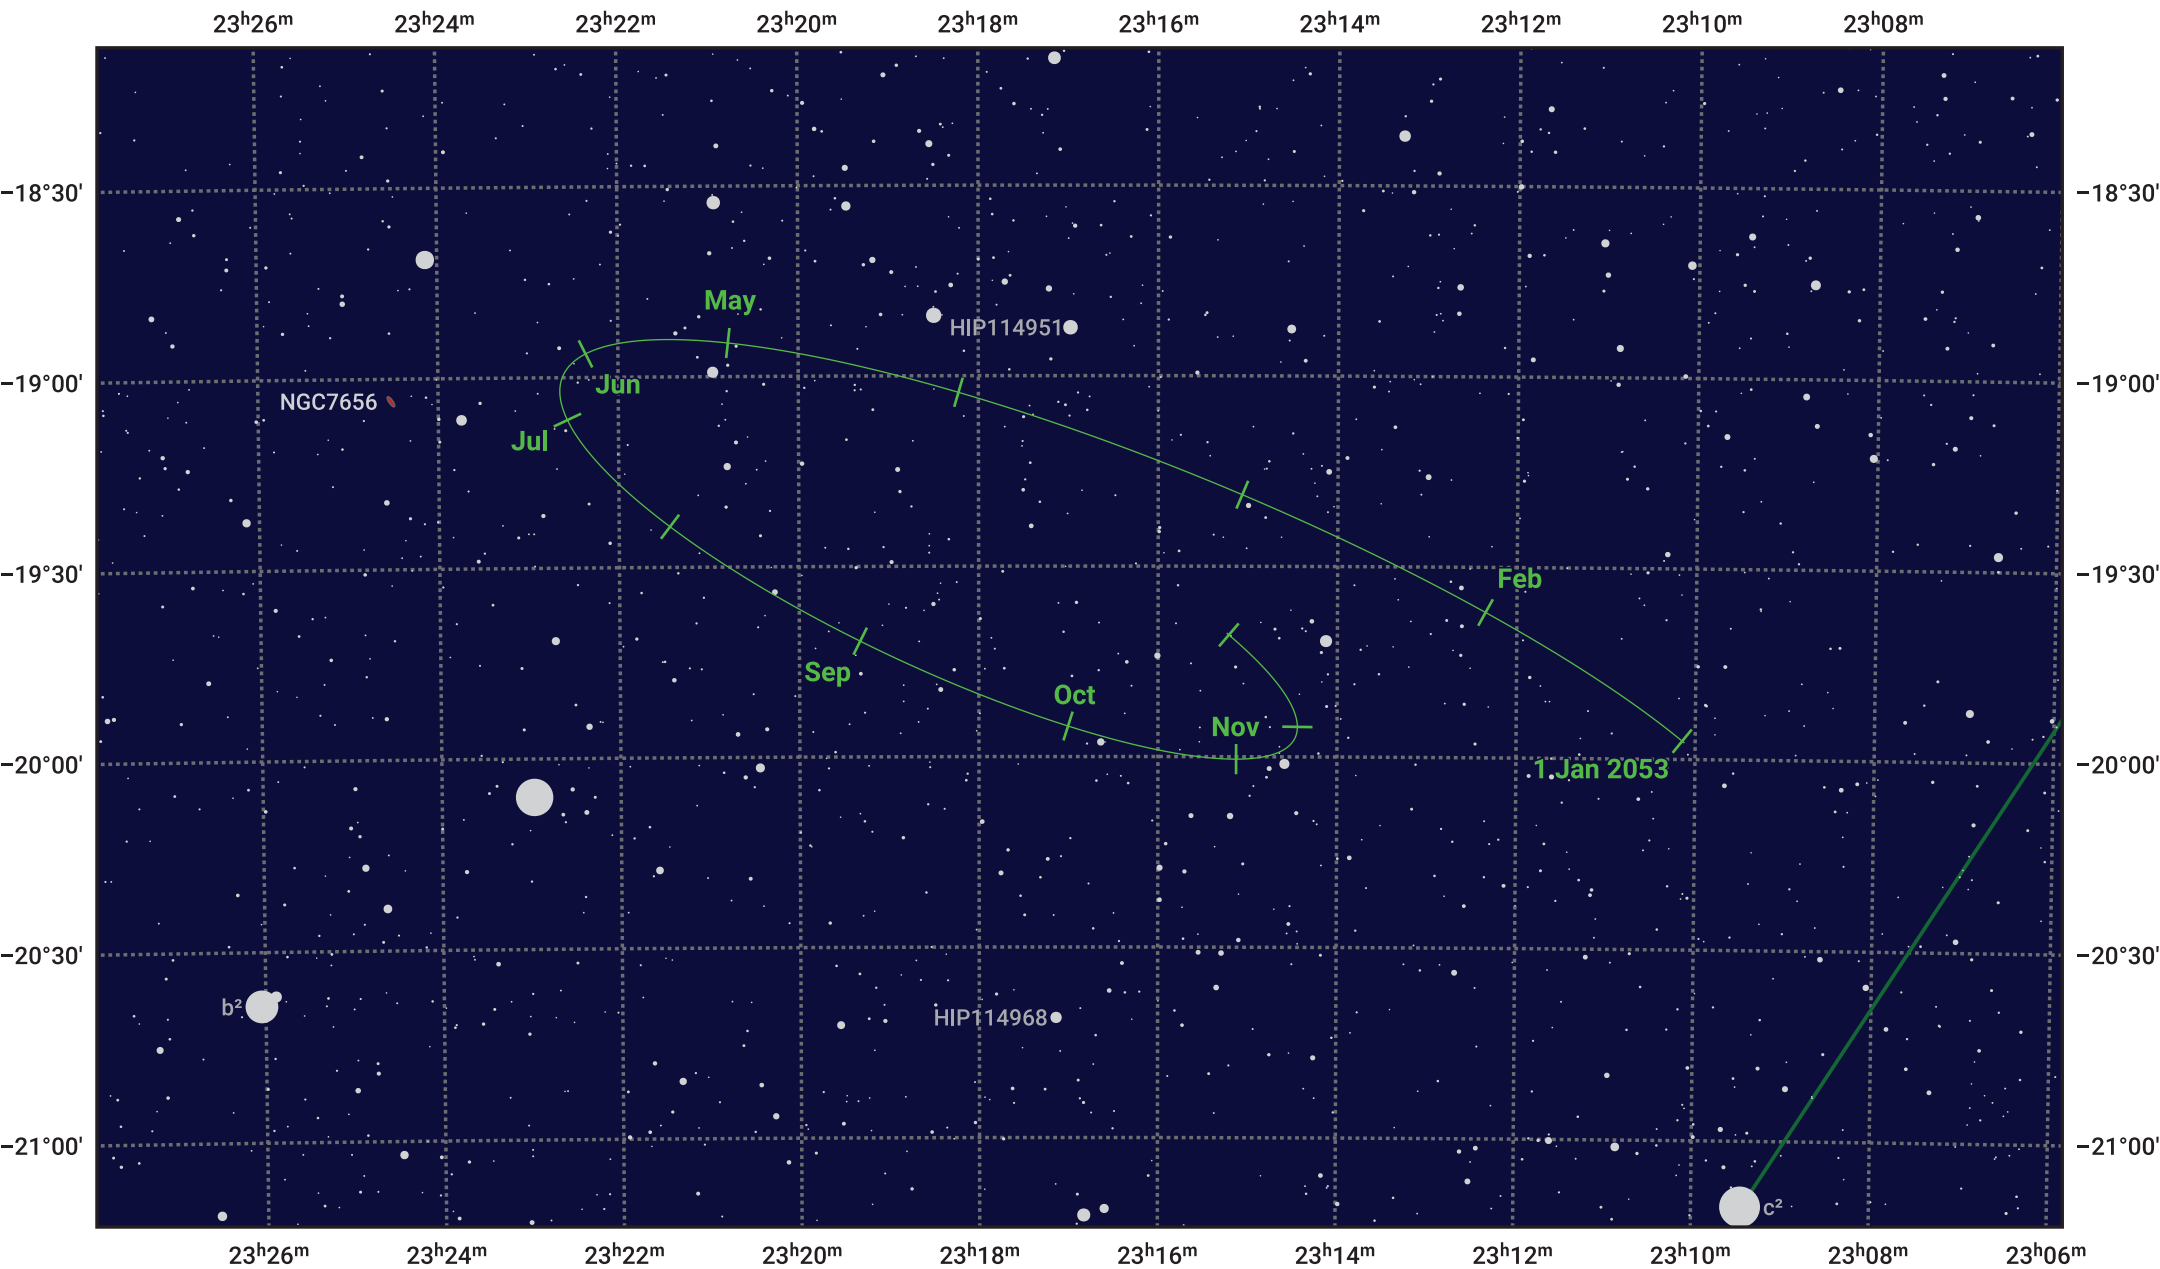

The path of Pluto in 2053

© Dominic Ford 2011–2024. Date markers placed at midnight UTC. Downloaded from <https://in-the-sky.org>

— Ecliptic Plane

Date	Mag
2053 Jan 1	16.0
2053 Apr 1	16.0
2053 Jul 1	16.0
2053 Oct 1	15.9
2054 Jan 1	16.0