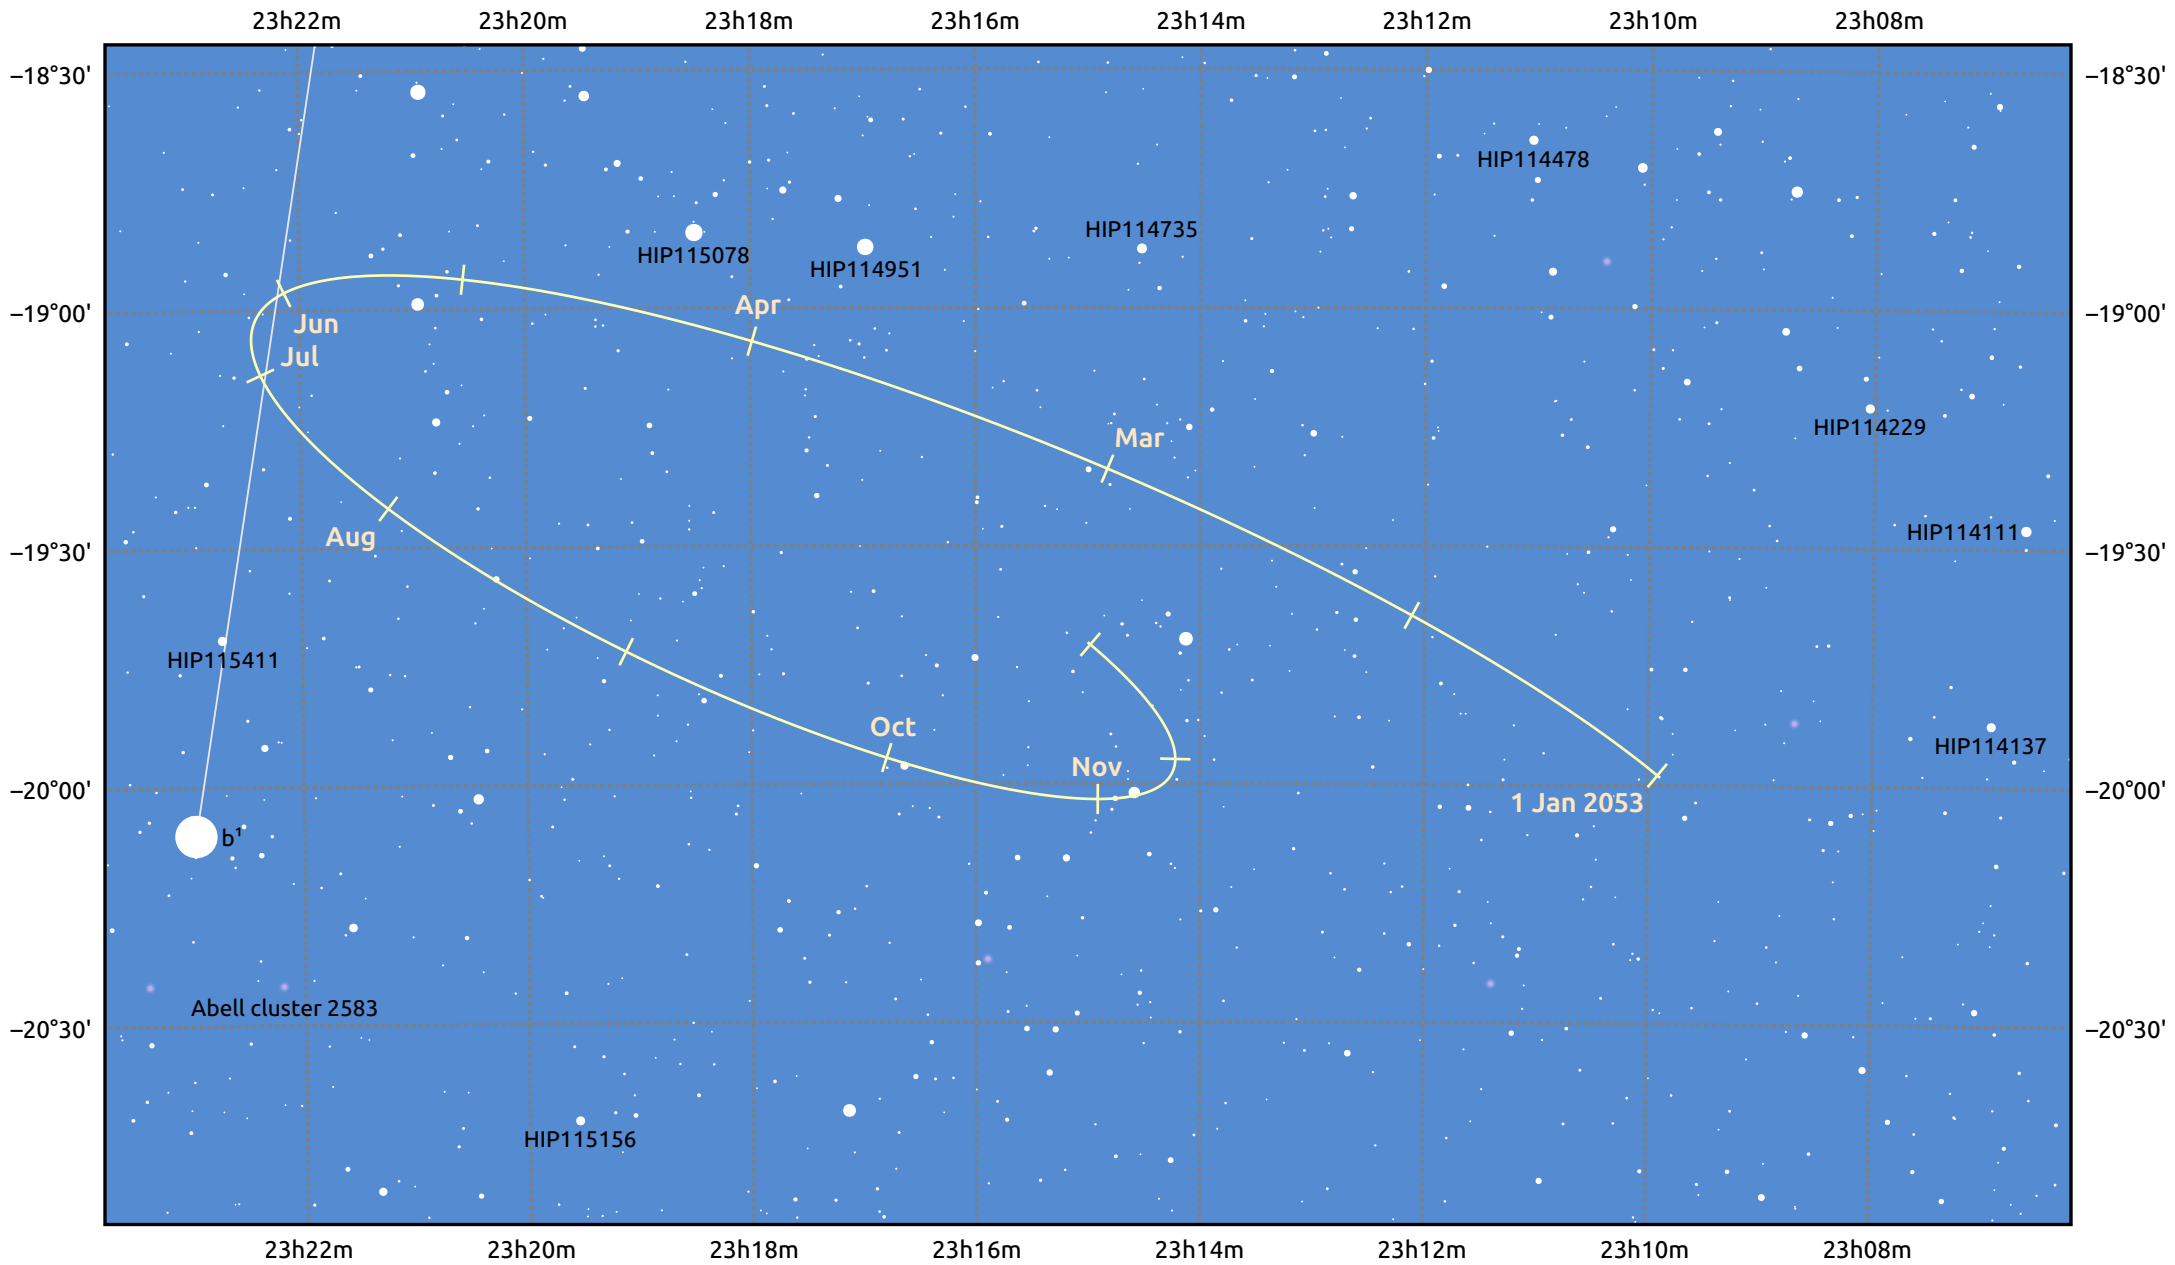

The path of Pluto in 2053

© Dominic Ford 2011–2025. Date markers placed at midnight UTC. Downloaded from <https://in-the-sky.org>

Ecliptic Plane

Date	Mag
2053 Jan 1	15.9
2053 Apr 1	15.9
2053 Jul 1	15.9
2053 Oct 1	15.8
2054 Jan 1	16.0