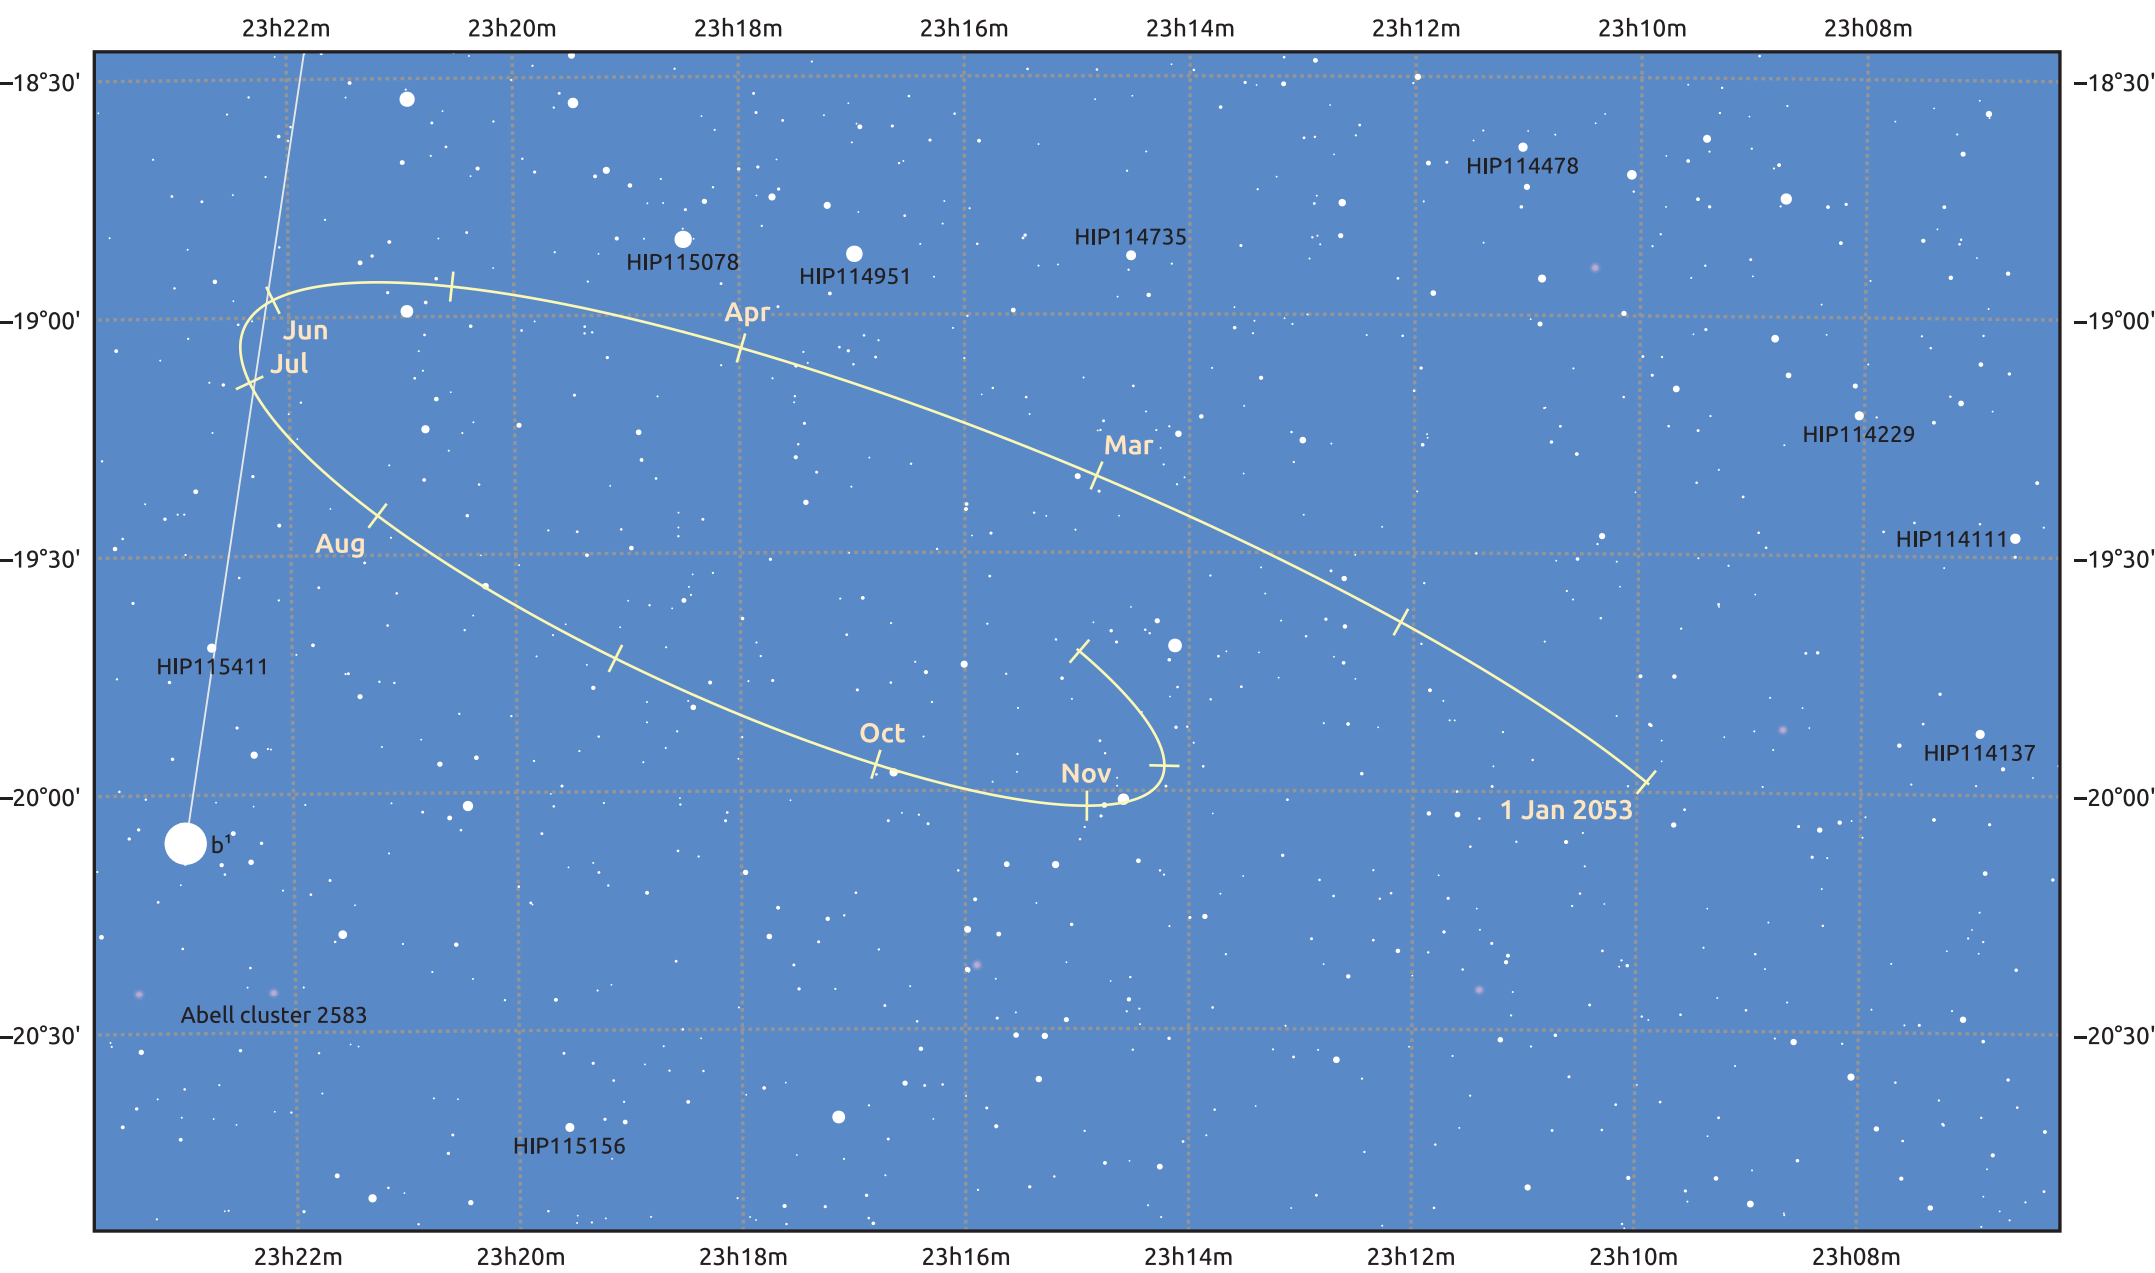

The path of Pluto in 2053

© Dominic Ford 2011–2025. Date markers placed at midnight UTC. Downloaded from <https://in-the-sky.org>

Ecliptic Plane

Date	Mag
2053 Jan 1	15.9
2053 Apr 1	15.9
2053 Jul 1	15.9
2053 Oct 1	15.8
2054 Jan 1	16.0