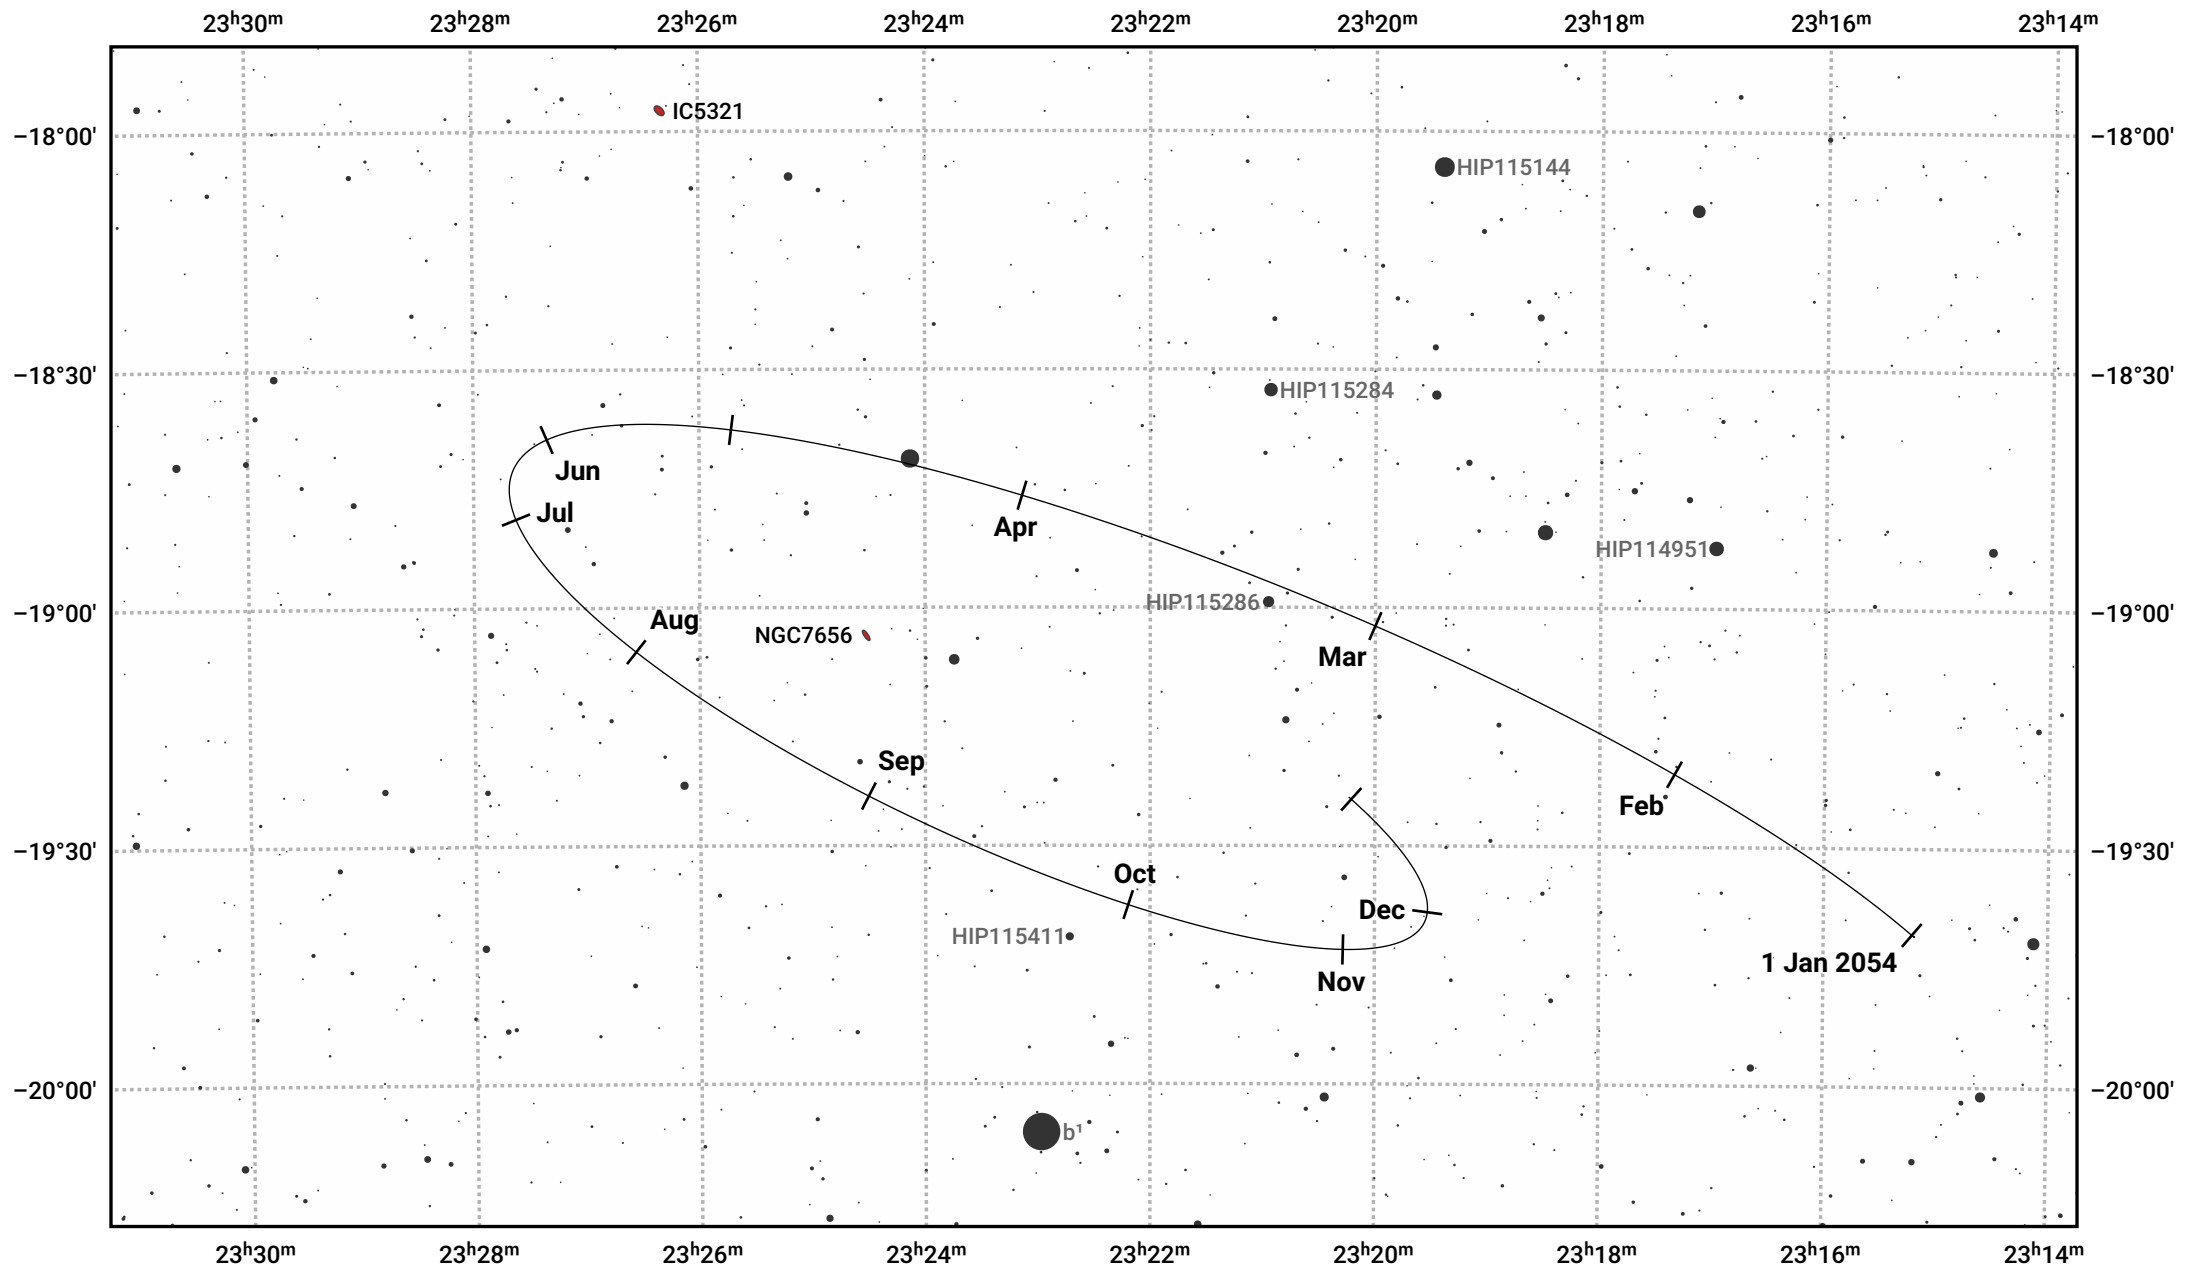

The path of Pluto in 2054

© Dominic Ford 2011–2024. Date markers placed at midnight UTC. Downloaded from <https://in-the-sky.org>

Ecliptic Plane

Date	Mag
2054 Jan 1	16.0
2054 Apr 1	16.0
2054 Jul 1	16.0
2054 Oct 1	15.9
2055 Jan 1	16.0