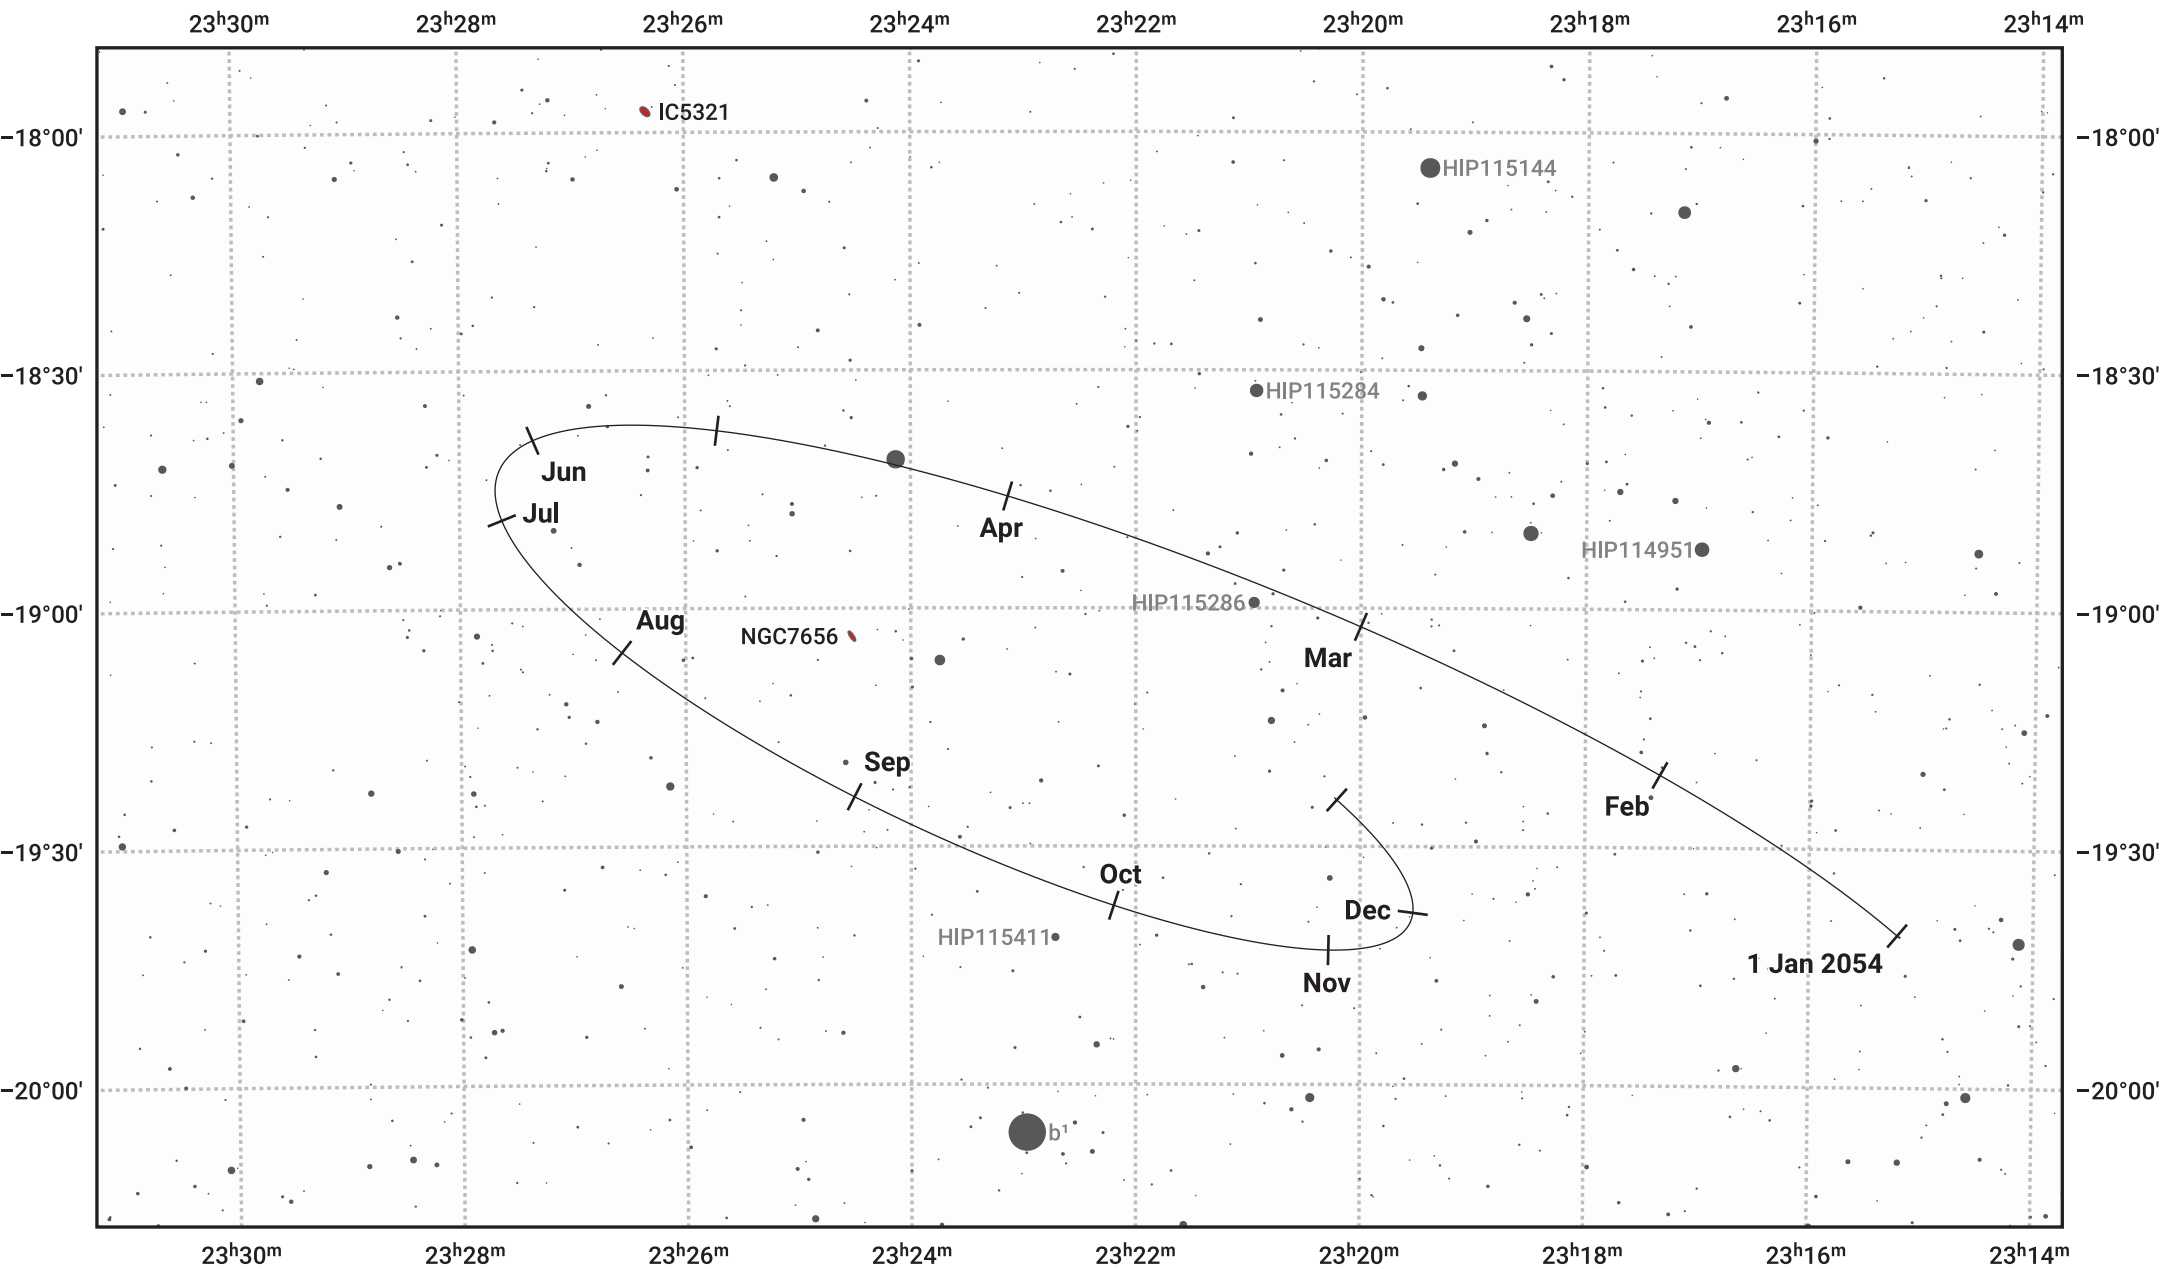

The path of Pluto in 2054

© Dominic Ford 2011–2024. Date markers placed at midnight UTC. Downloaded from <https://in-the-sky.org>

— Ecliptic Plane

Date	Mag
2054 Jan 1	16.0
2054 Apr 1	16.0
2054 Jul 1	16.0
2054 Oct 1	15.9
2055 Jan 1	16.0