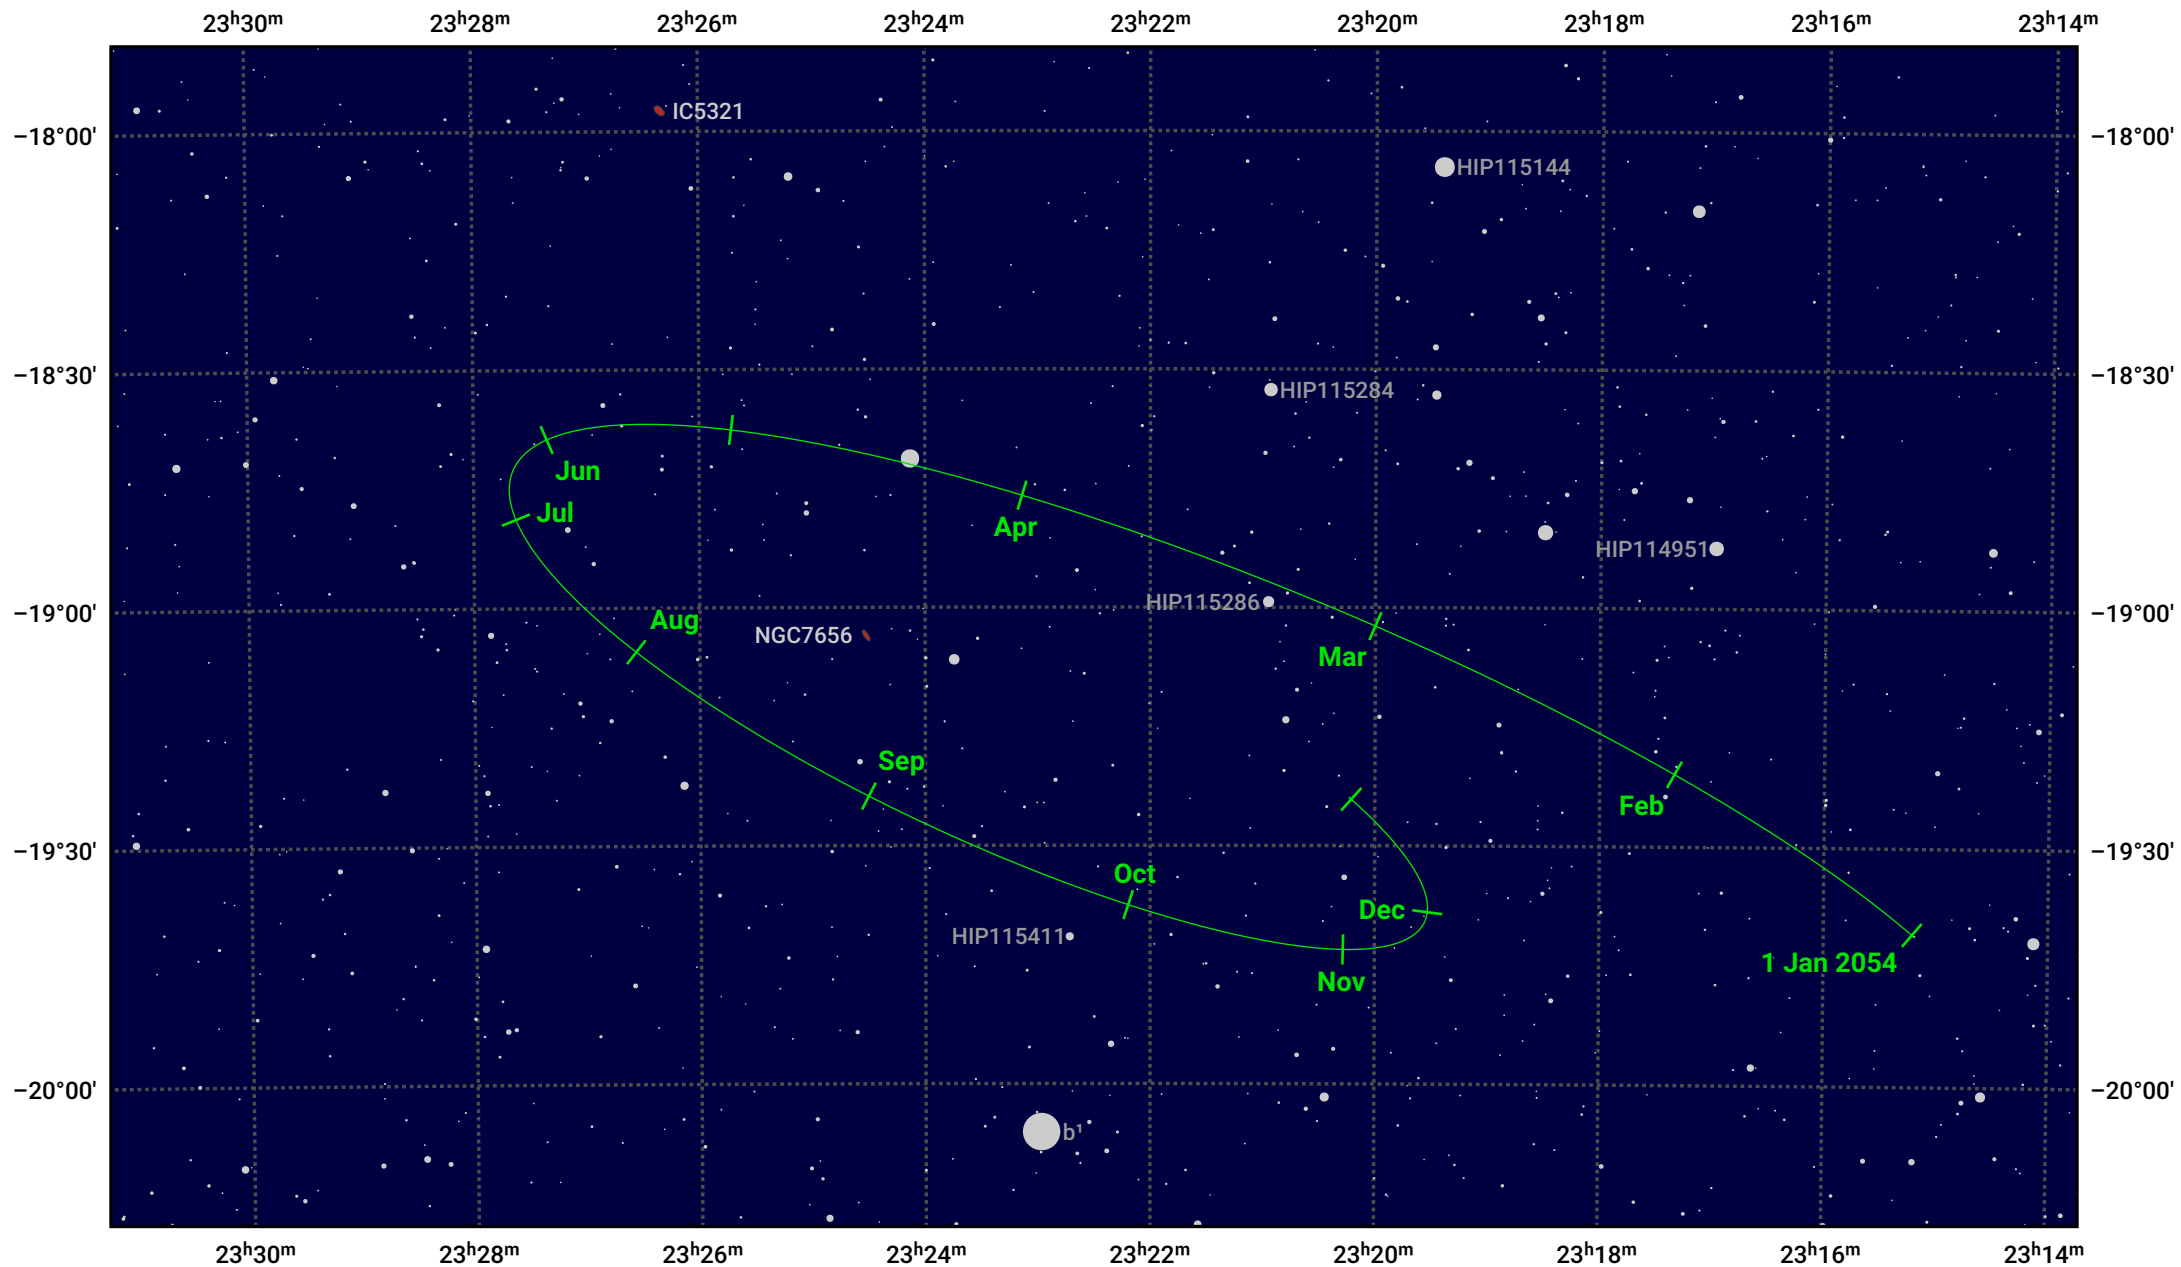

The path of Pluto in 2054

© Dominic Ford 2011–2024. Date markers placed at midnight UTC. Downloaded from <https://in-the-sky.org>

— Ecliptic Plane

Date	Mag
2054 Jan 1	16.0
2054 Apr 1	16.0
2054 Jul 1	16.0
2054 Oct 1	15.9
2055 Jan 1	16.0