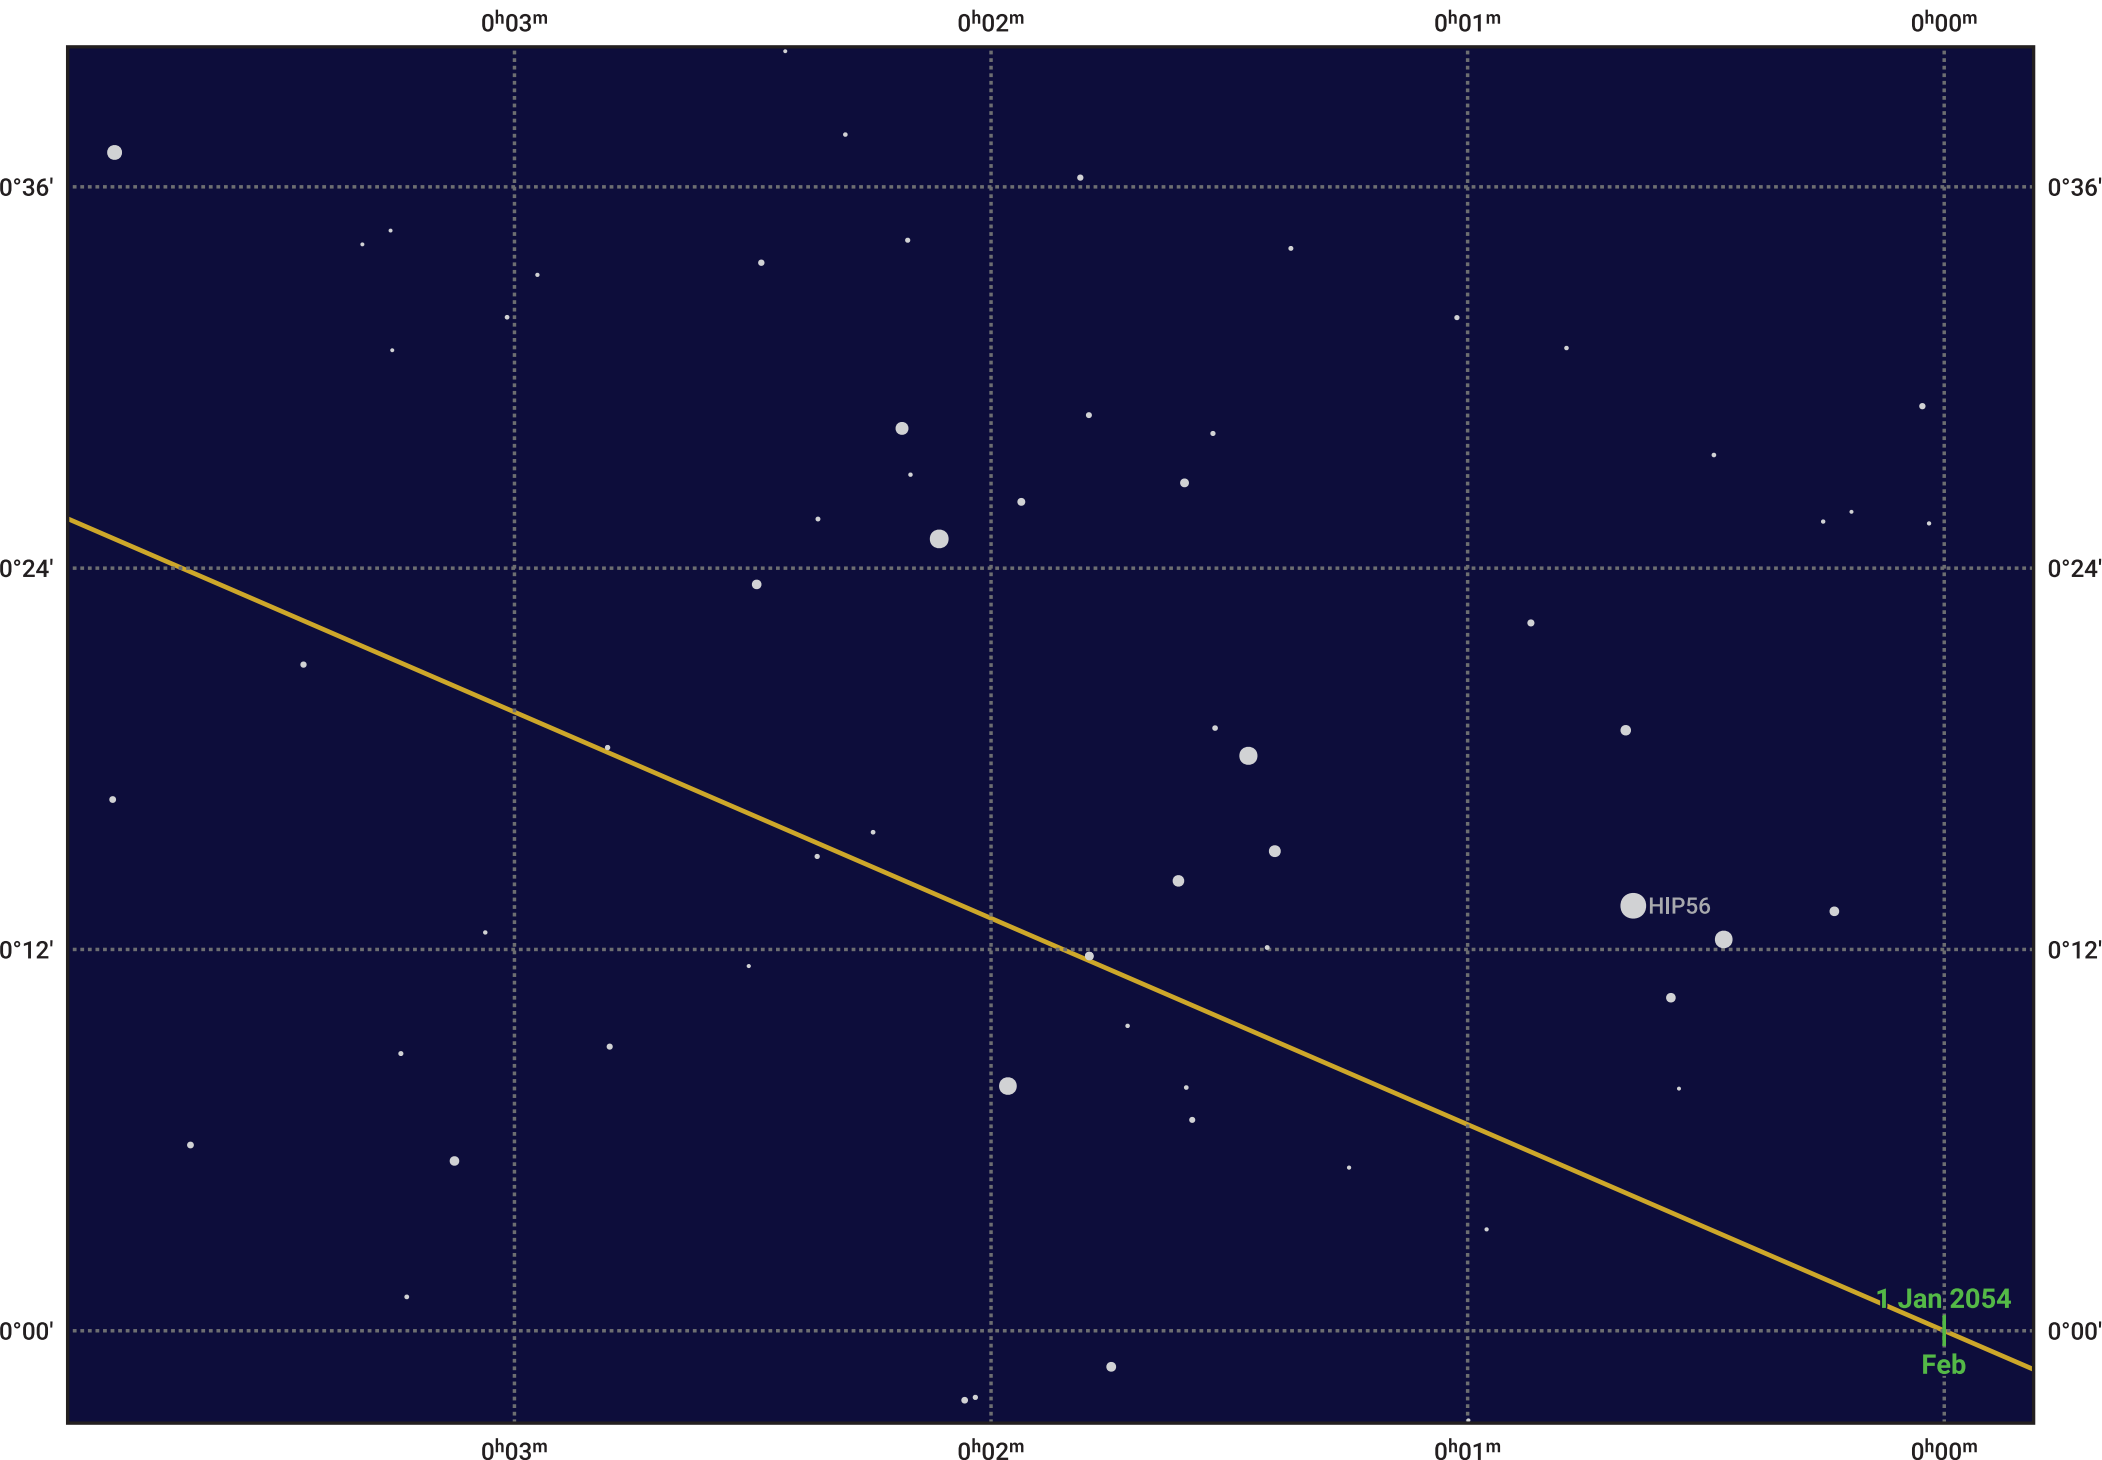

The path of Pluto in 2054

© Dominic Ford 2011–2024. Date markers placed at midnight UTC. Downloaded from <https://in-the-sky.org>

Magnitude scale: • 14.0 • 13.0 • 12.0 • 11.0 • 10.0 • 9.0 • 8.0

— Ecliptic Plane

- Galaxy
- Bright nebula
- Open cluster
- Globular cluster

Date	Mag	Phase
2054 Jan 1	0.0	0%
2054 Apr 1	0.0	0%
2054 Jul 1	0.0	0%
2054 Oct 1	0.0	0%
2055 Jan 1	0.0	0%