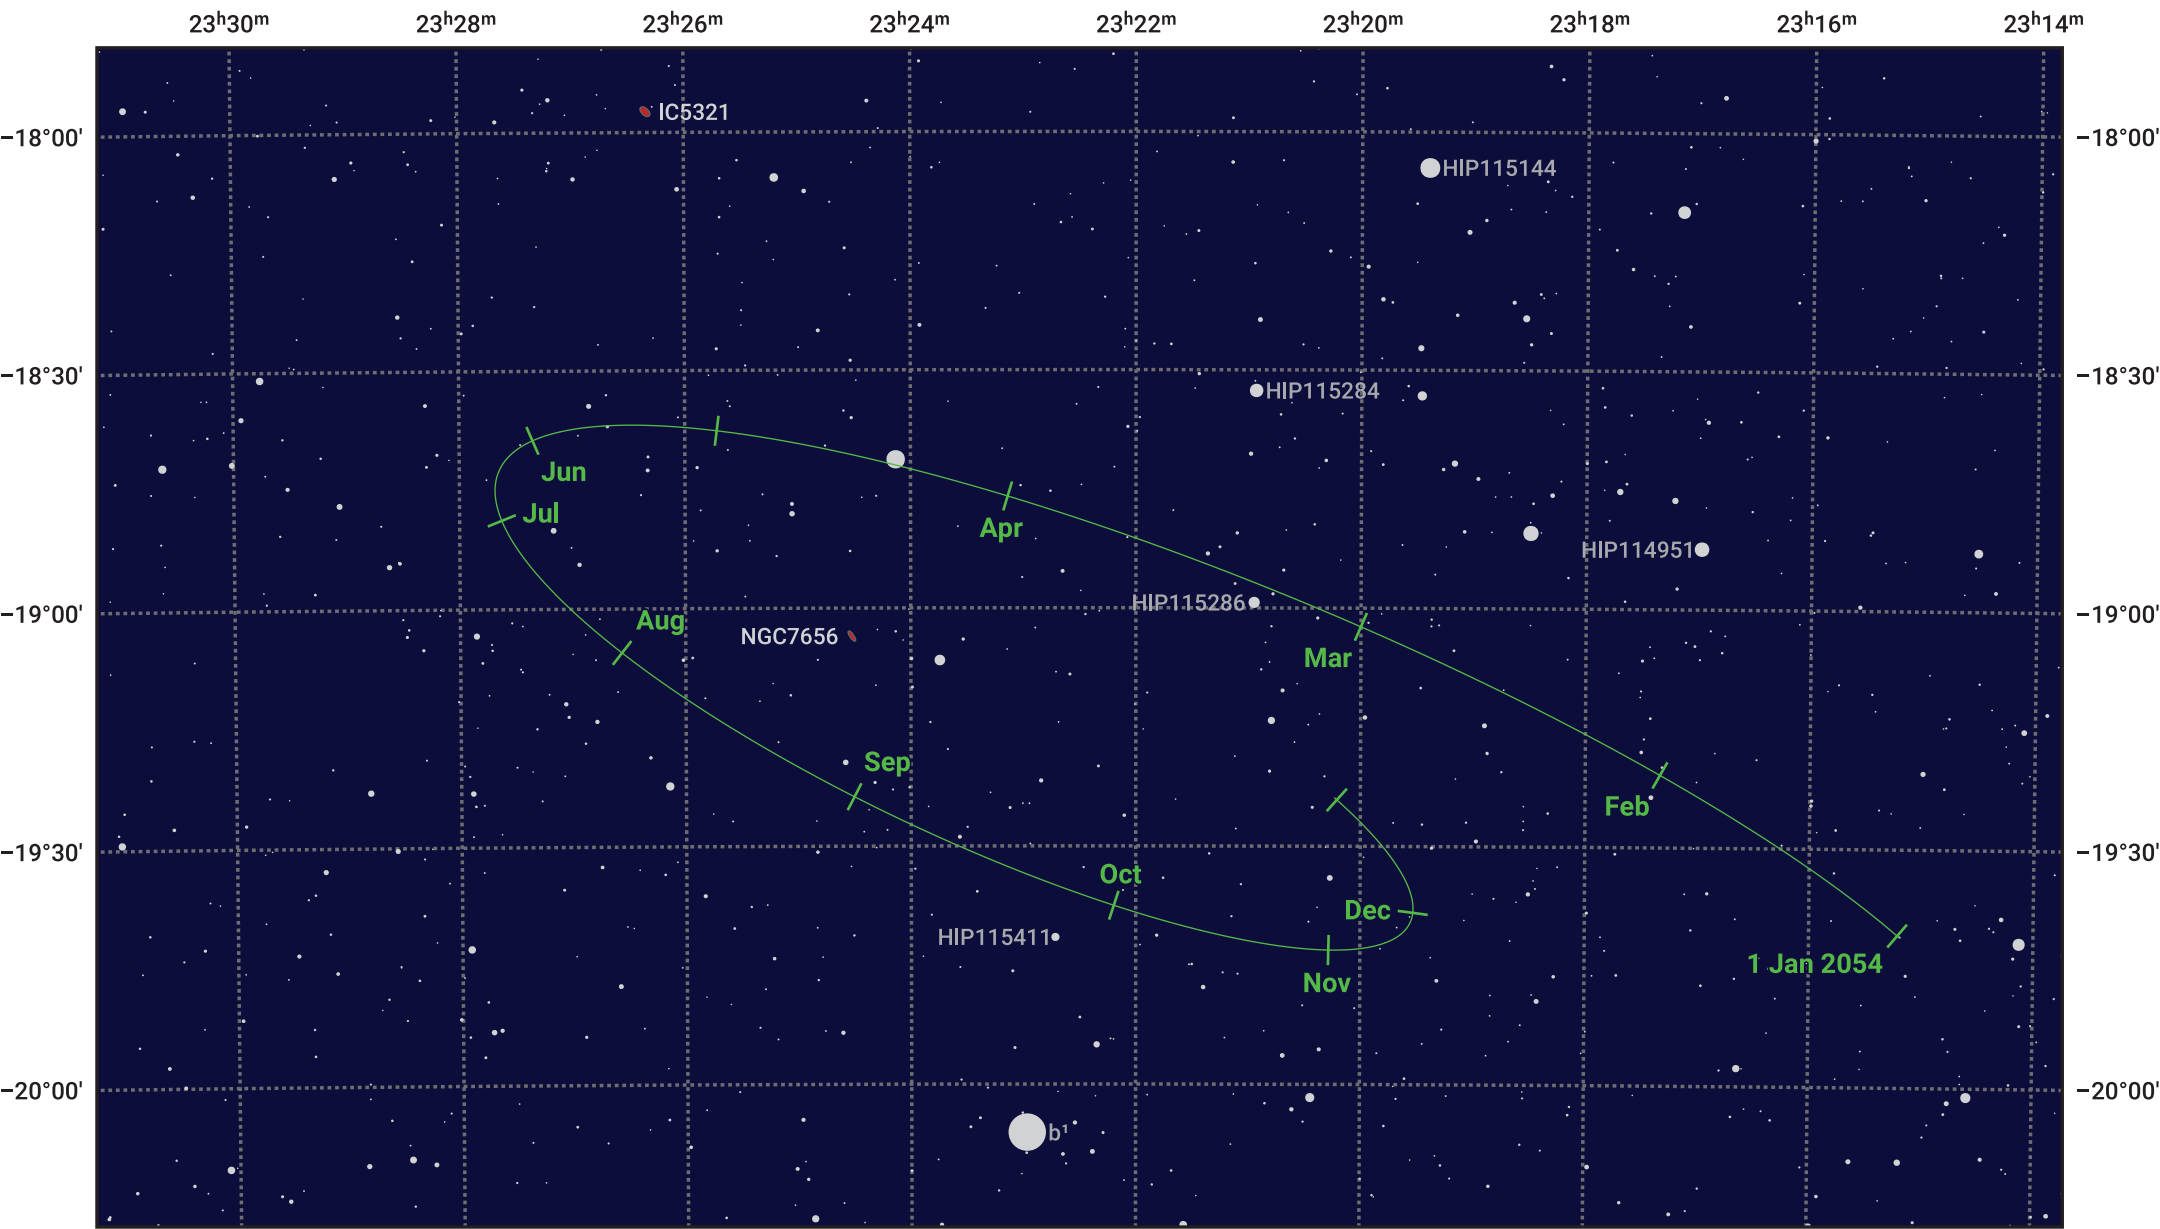

The path of Pluto in 2054

© Dominic Ford 2011–2024. Date markers placed at midnight UTC. Downloaded from <https://in-the-sky.org>

— Ecliptic Plane

Date	Mag
2054 Jan 1	16.0
2054 Apr 1	16.0
2054 Jul 1	16.0
2054 Oct 1	15.9
2055 Jan 1	16.0