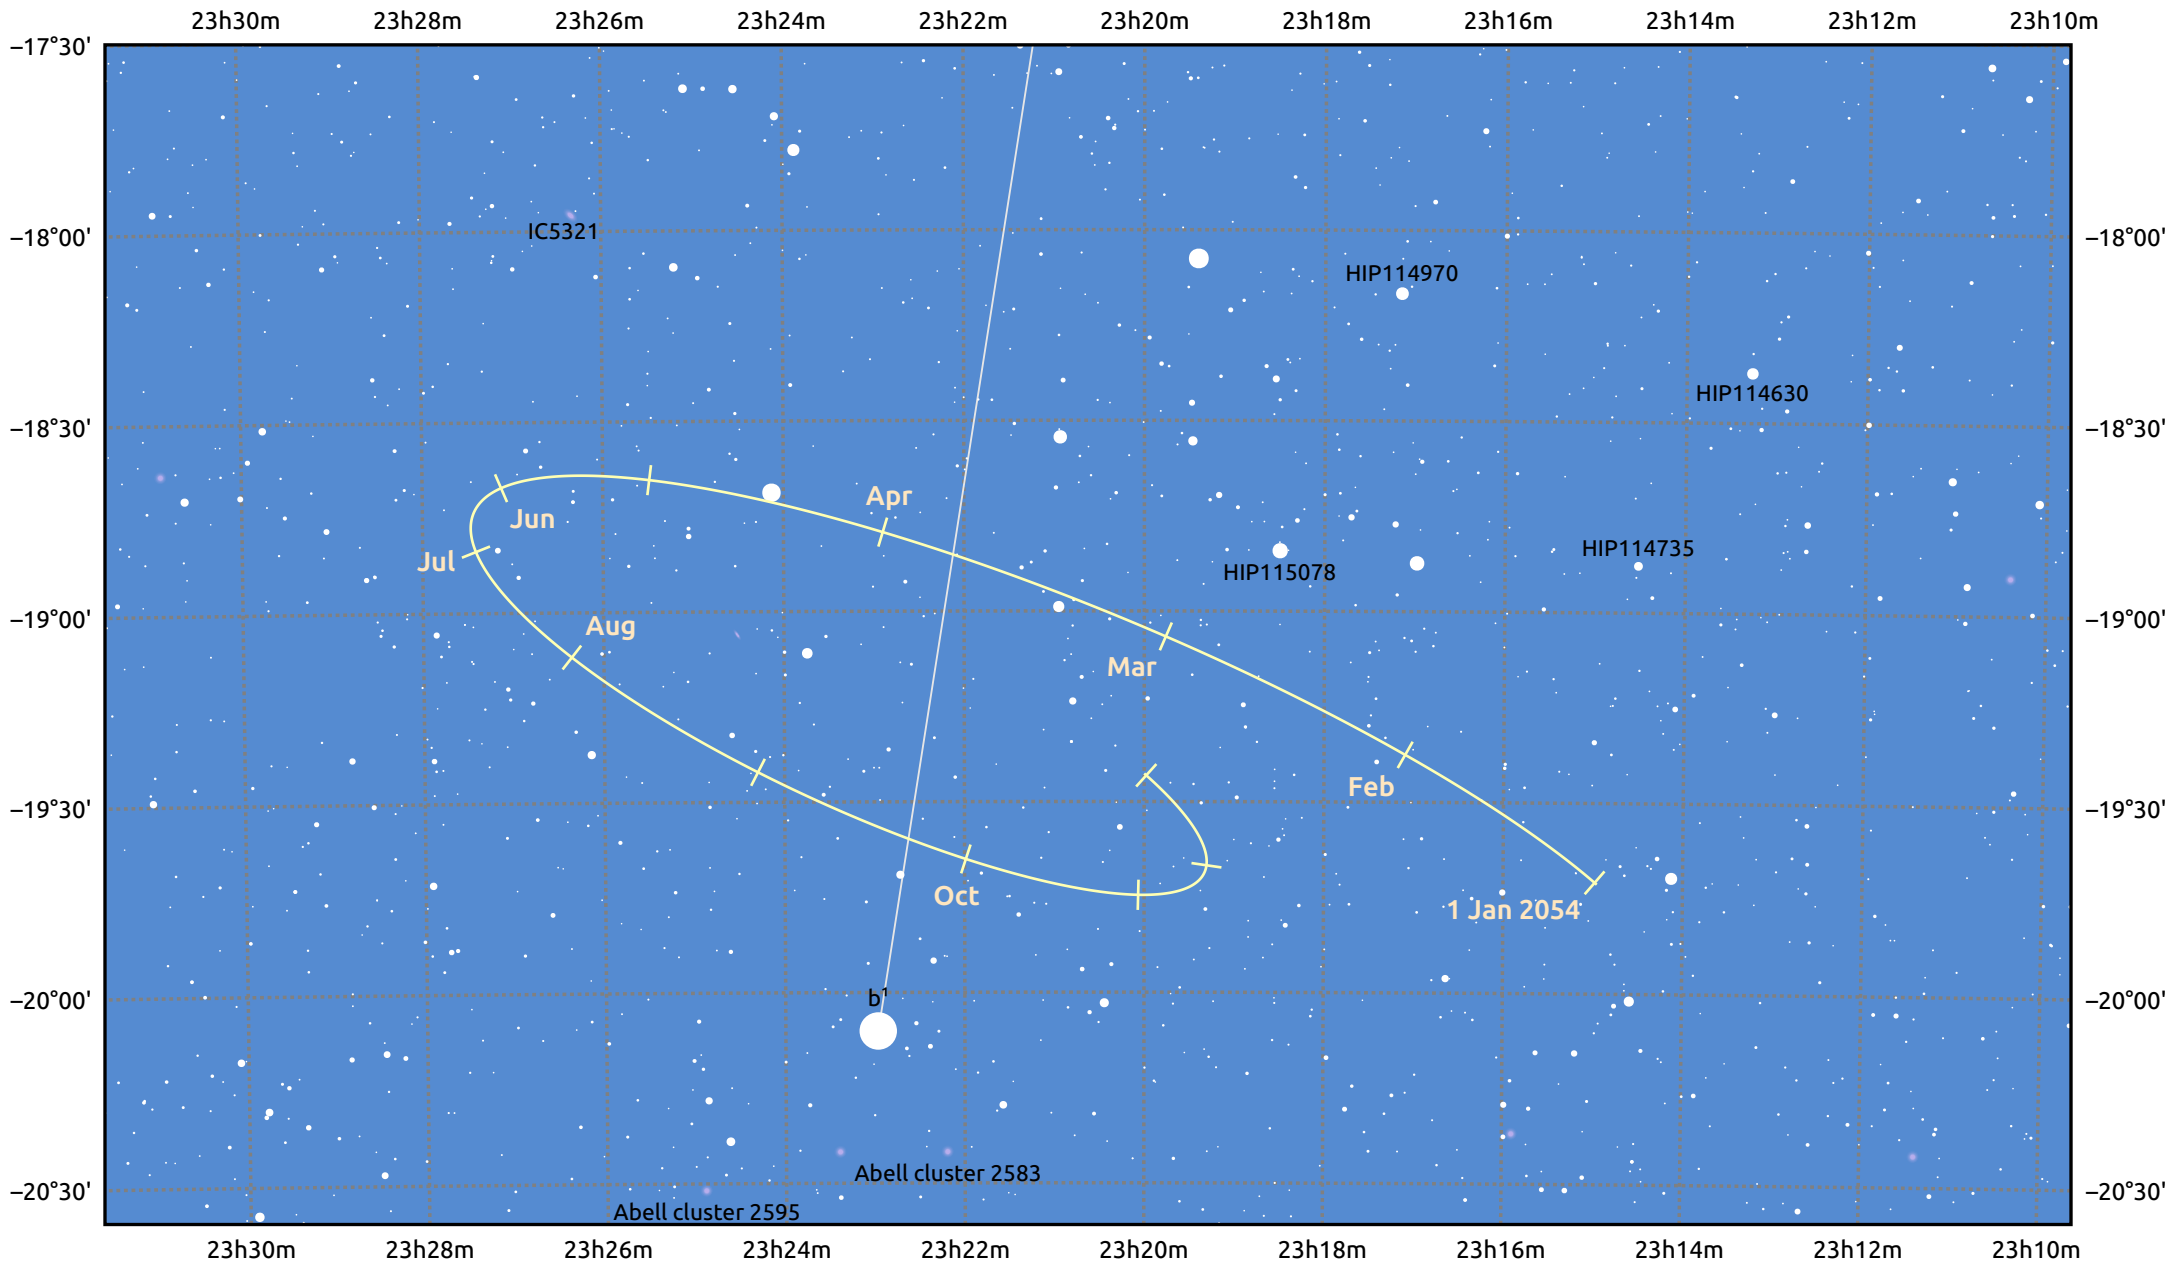

The path of Pluto in 2054

© Dominic Ford 2011–2025. Date markers placed at midnight UTC. Downloaded from <https://in-the-sky.org>

— Ecliptic Plane

Date	Mag
2054 Jan 1	16.0
2054 Apr 1	15.9
2054 Jul 1	15.9
2054 Oct 1	15.8
2055 Jan 1	16.0