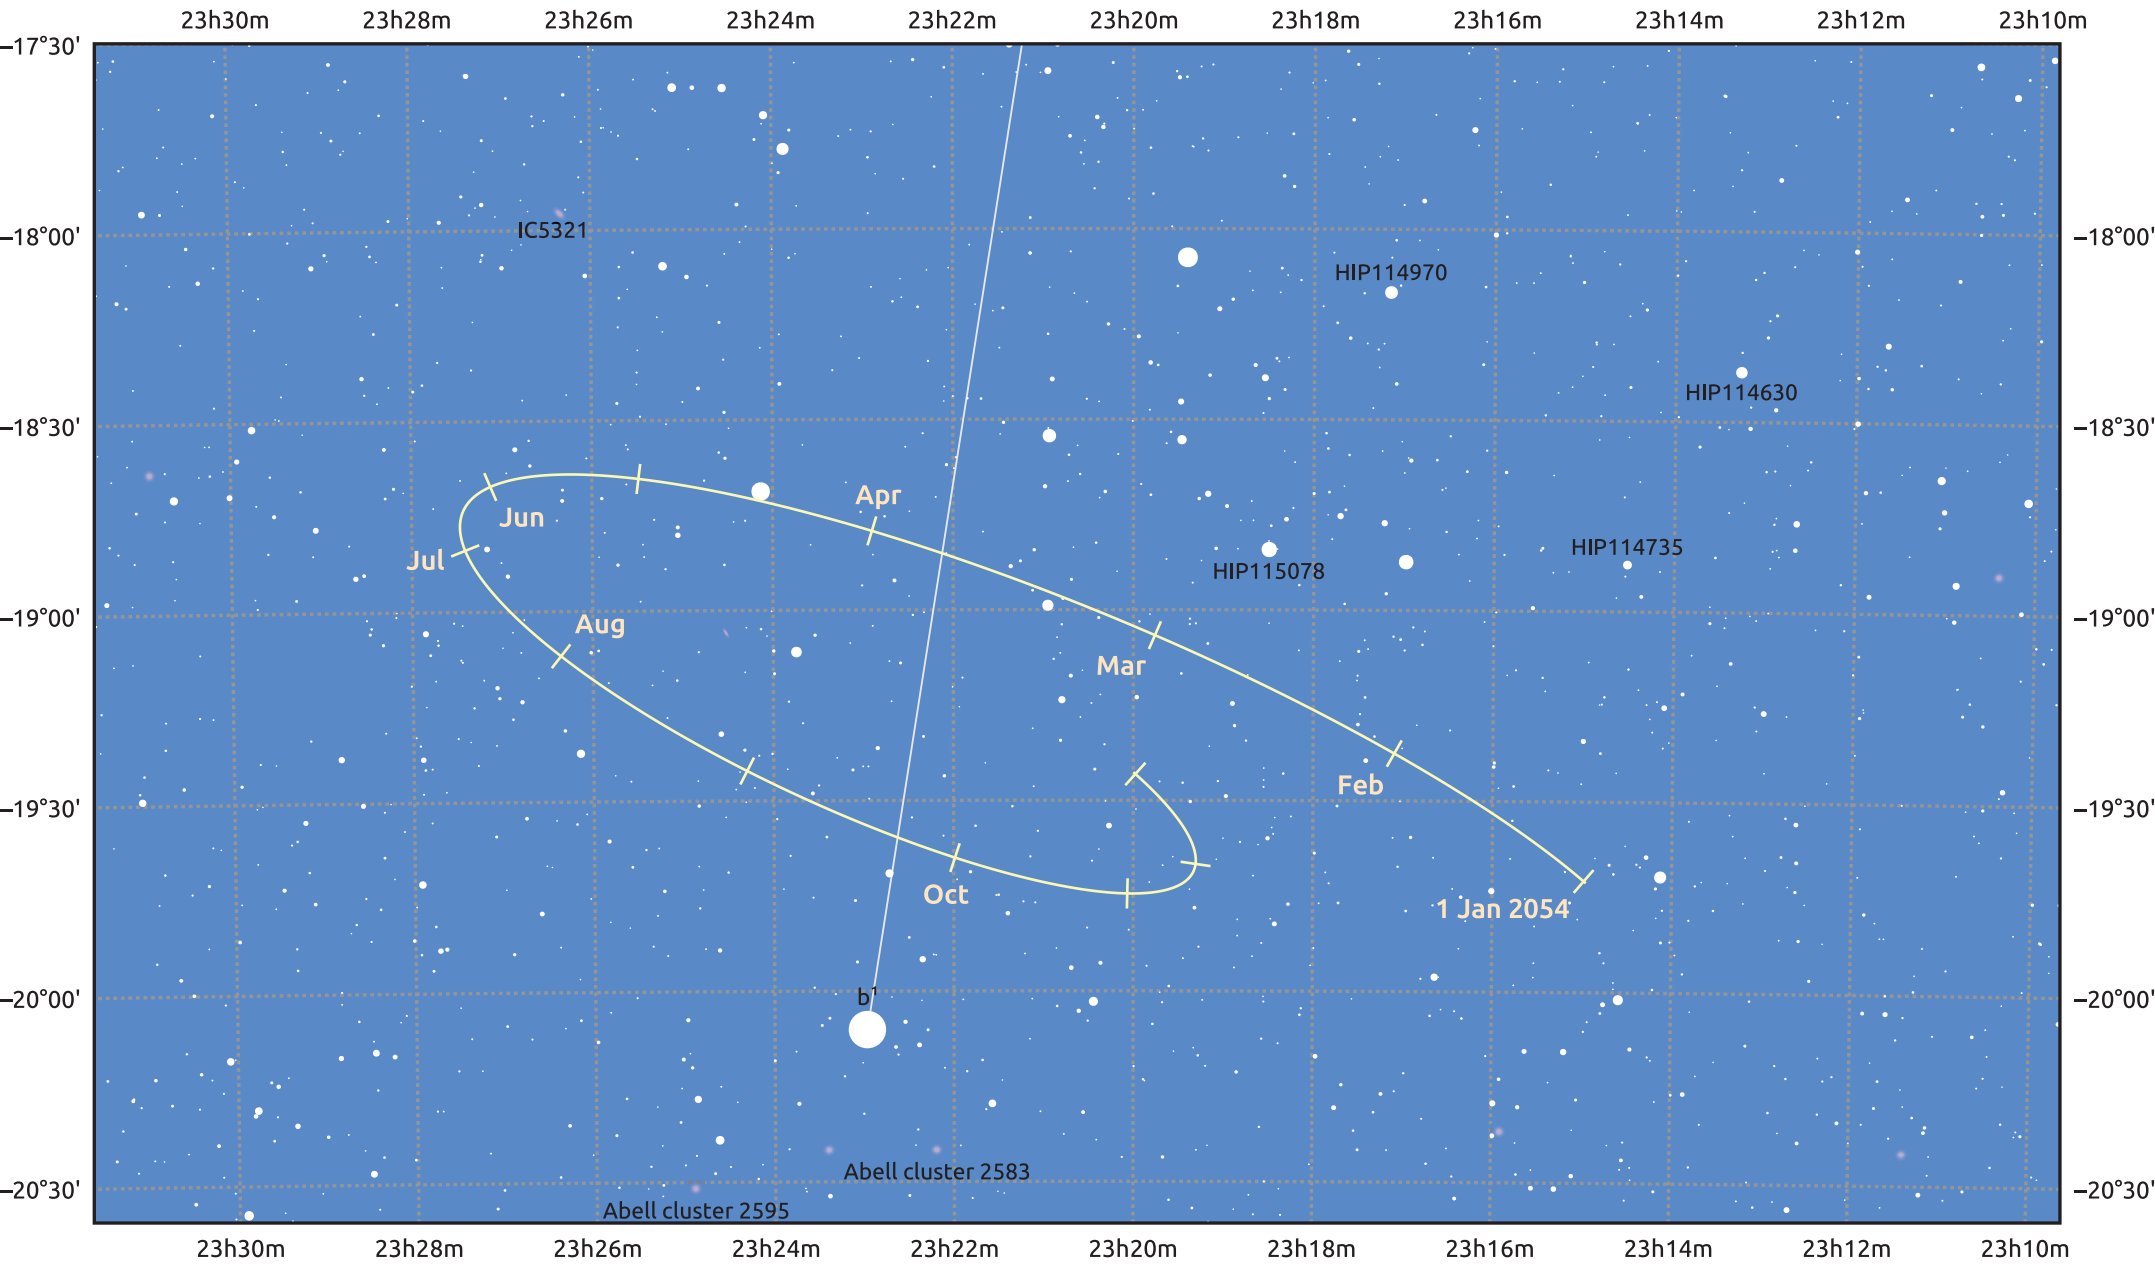

The path of Pluto in 2054

© Dominic Ford 2011–2025. Date markers placed at midnight UTC. Downloaded from <https://in-the-sky.org>

Ecliptic Plane

Date	Mag
2054 Jan 1	16.0
2054 Apr 1	15.9
2054 Jul 1	15.9
2054 Oct 1	15.8
2055 Jan 1	16.0