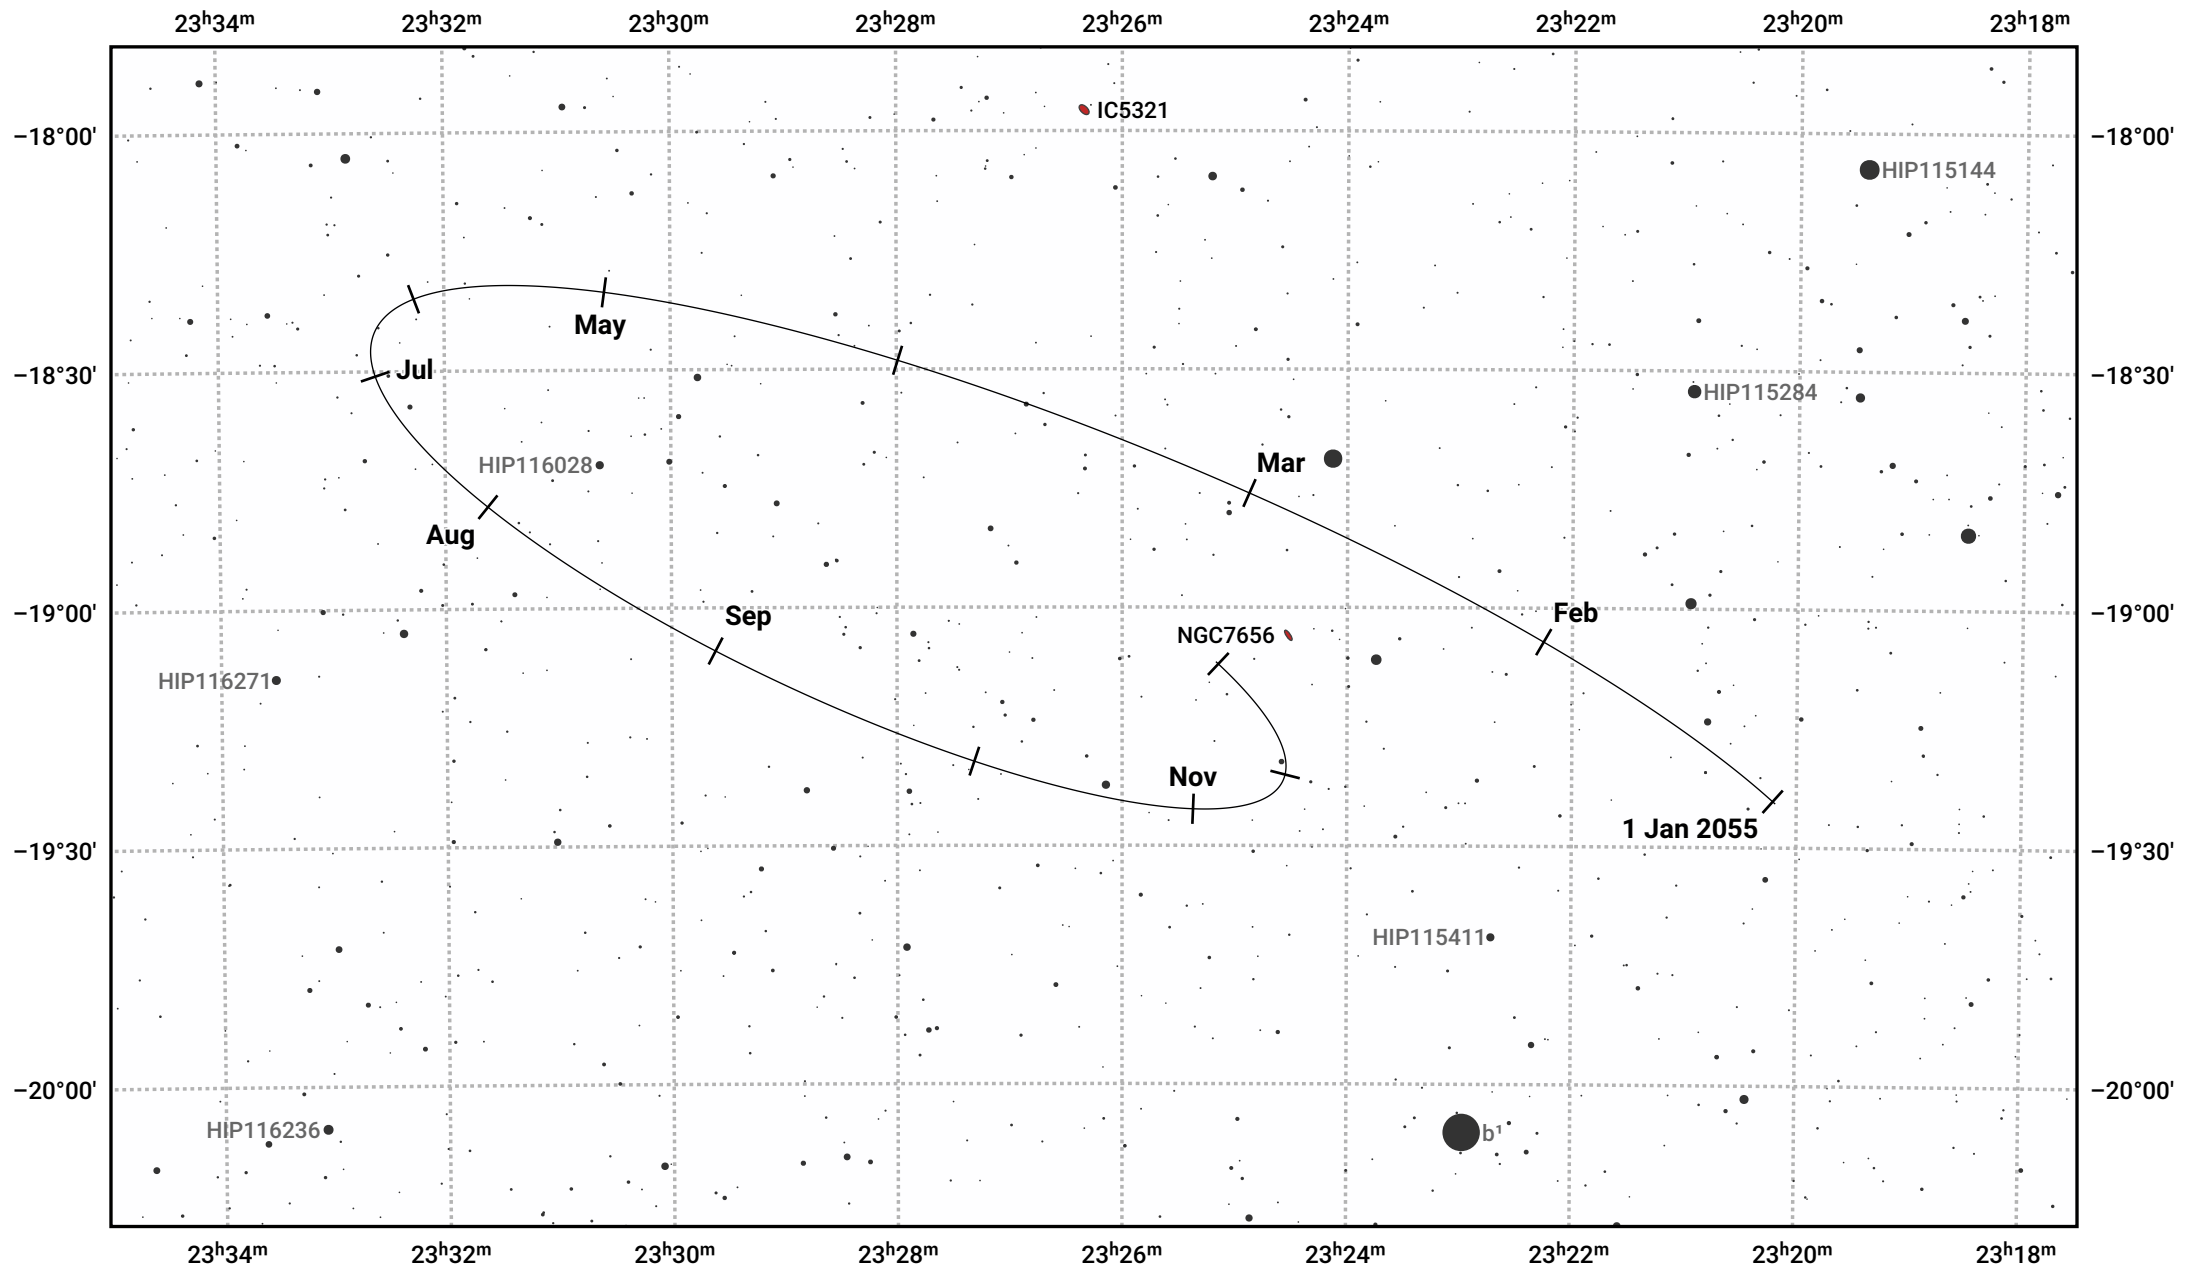

The path of Pluto in 2055

© Dominic Ford 2011–2024. Date markers placed at midnight UTC. Downloaded from <https://in-the-sky.org>

 Ecliptic Plane

Date	Mag
2055 Jan 1	16.0
2055 Apr 1	16.0
2055 Jul 1	16.0
2055 Oct 1	15.9
2056 Jan 1	16.0