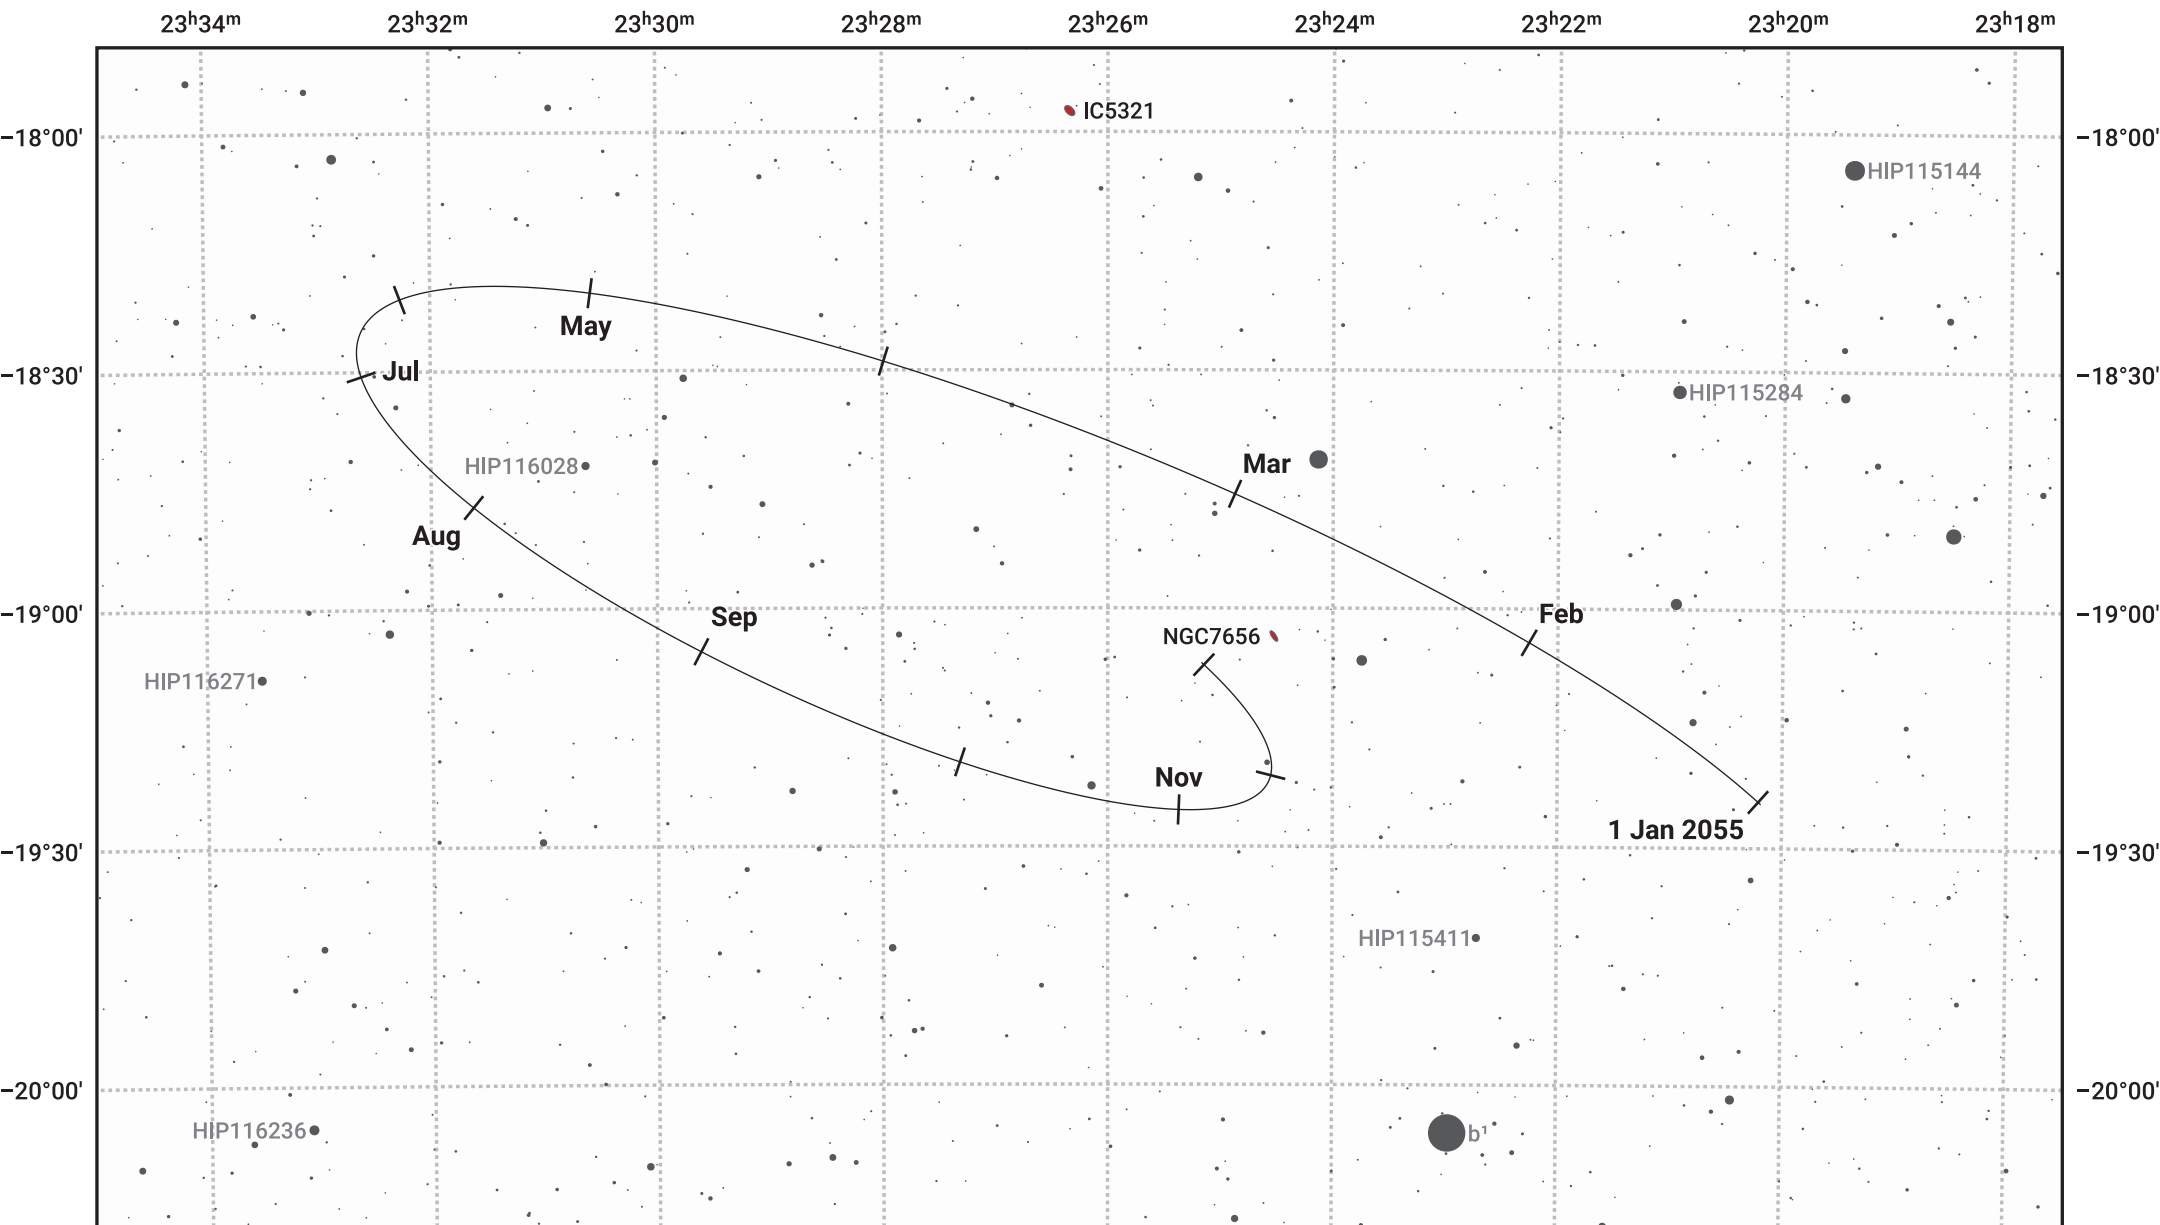

The path of Pluto in 2055

© Dominic Ford 2011–2024. Date markers placed at midnight UTC. Downloaded from <https://in-the-sky.org>

— Ecliptic Plane

Date	Mag
2055 Jan 1	16.0
2055 Apr 1	16.0
2055 Jul 1	16.0
2055 Oct 1	15.9
2056 Jan 1	16.0