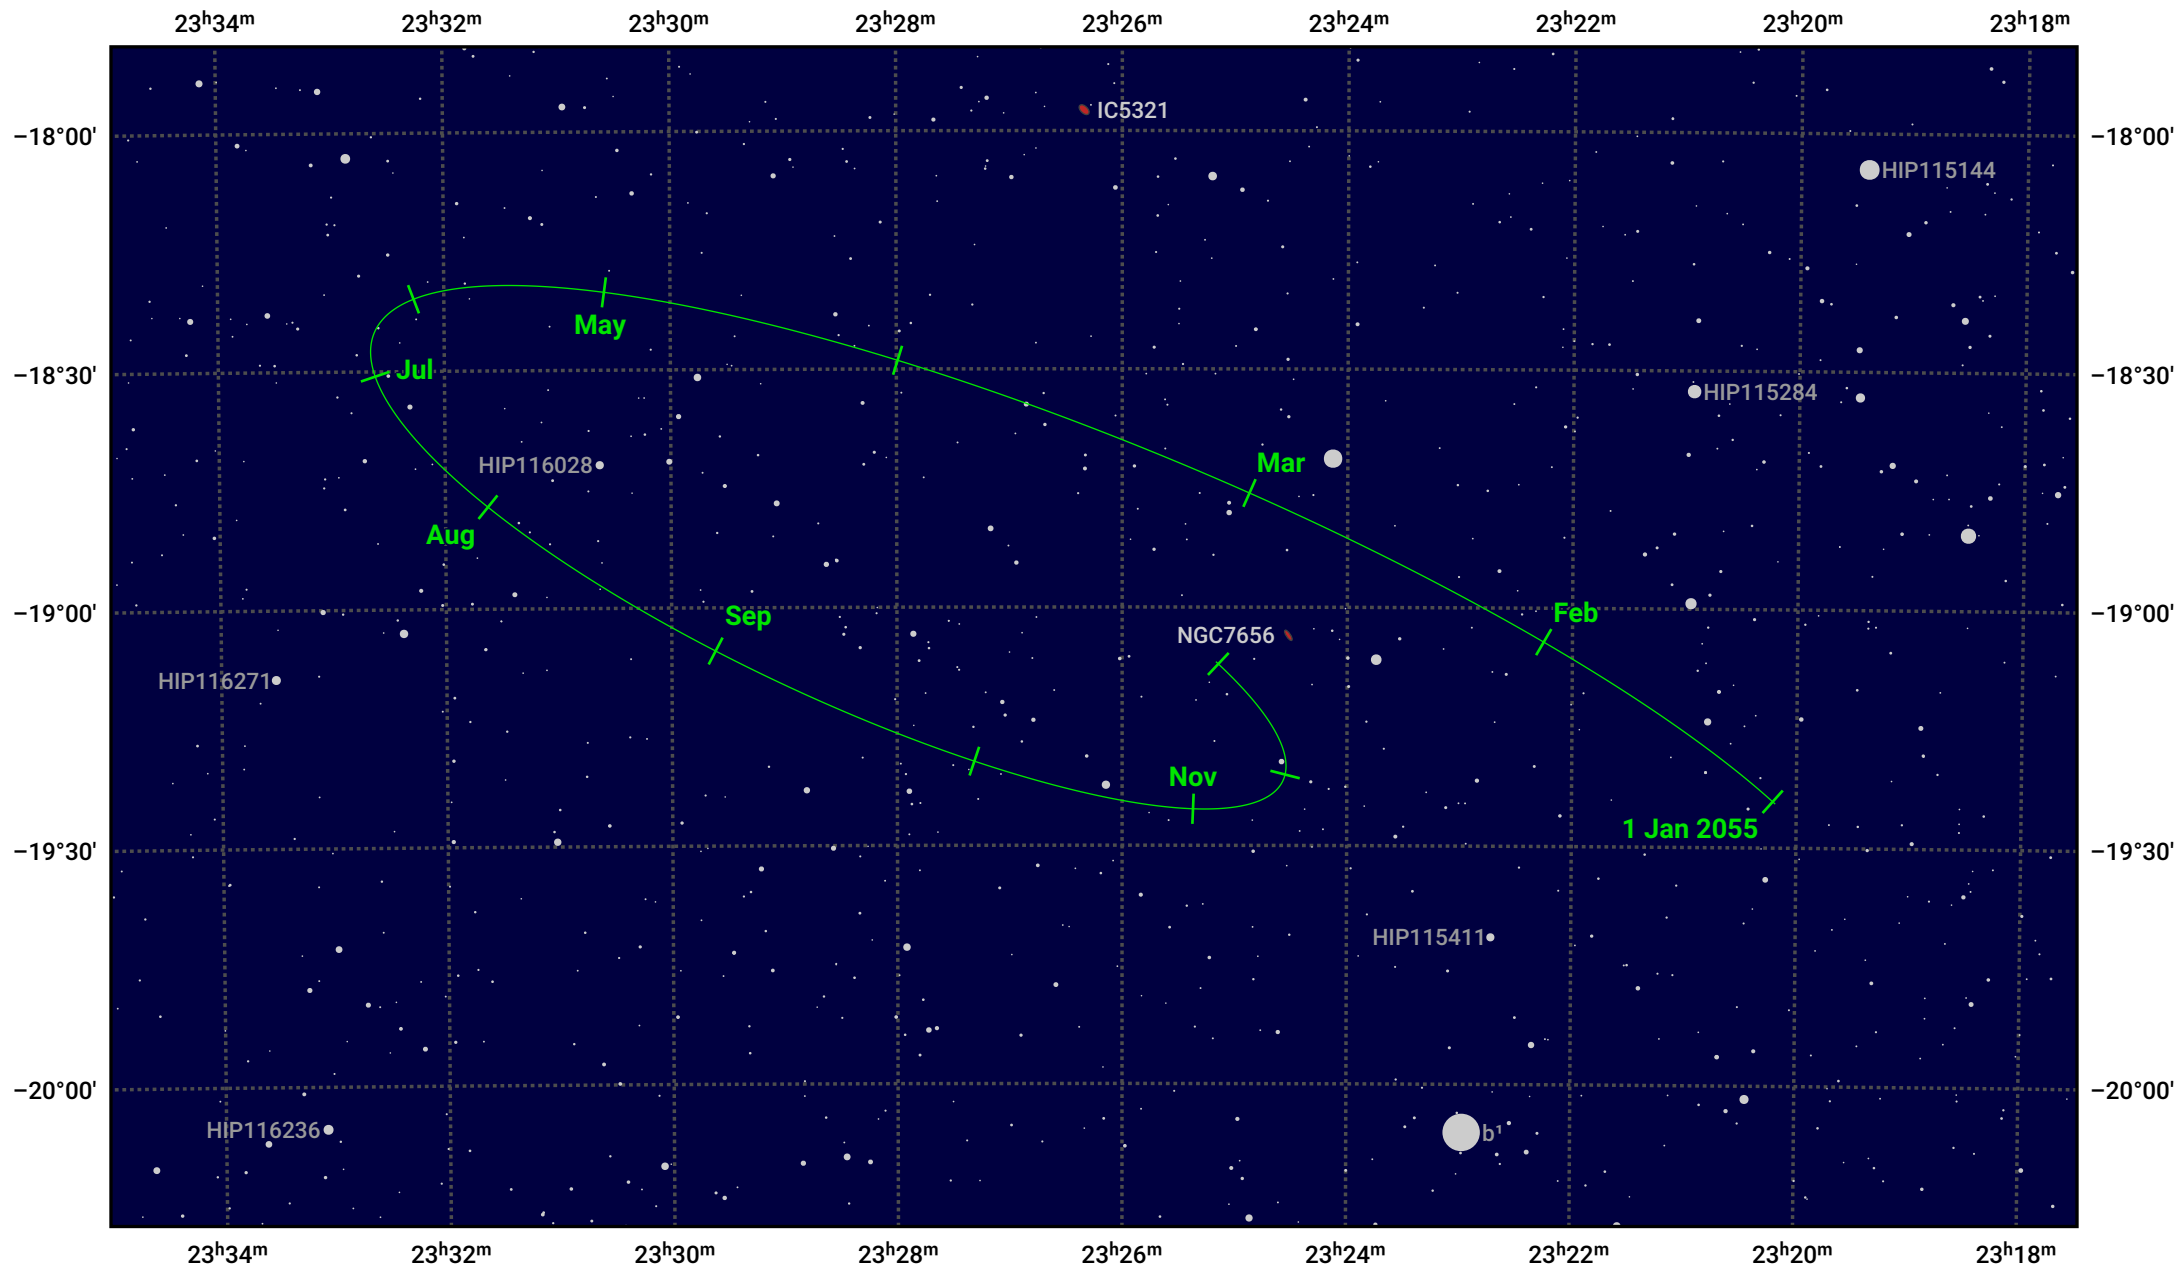

The path of Pluto in 2055

© Dominic Ford 2011–2024. Date markers placed at midnight UTC. Downloaded from <https://in-the-sky.org>

— Ecliptic Plane

Date	Mag
2055 Jan 1	16.0
2055 Apr 1	16.0
2055 Jul 1	16.0
2055 Oct 1	15.9
2056 Jan 1	16.0