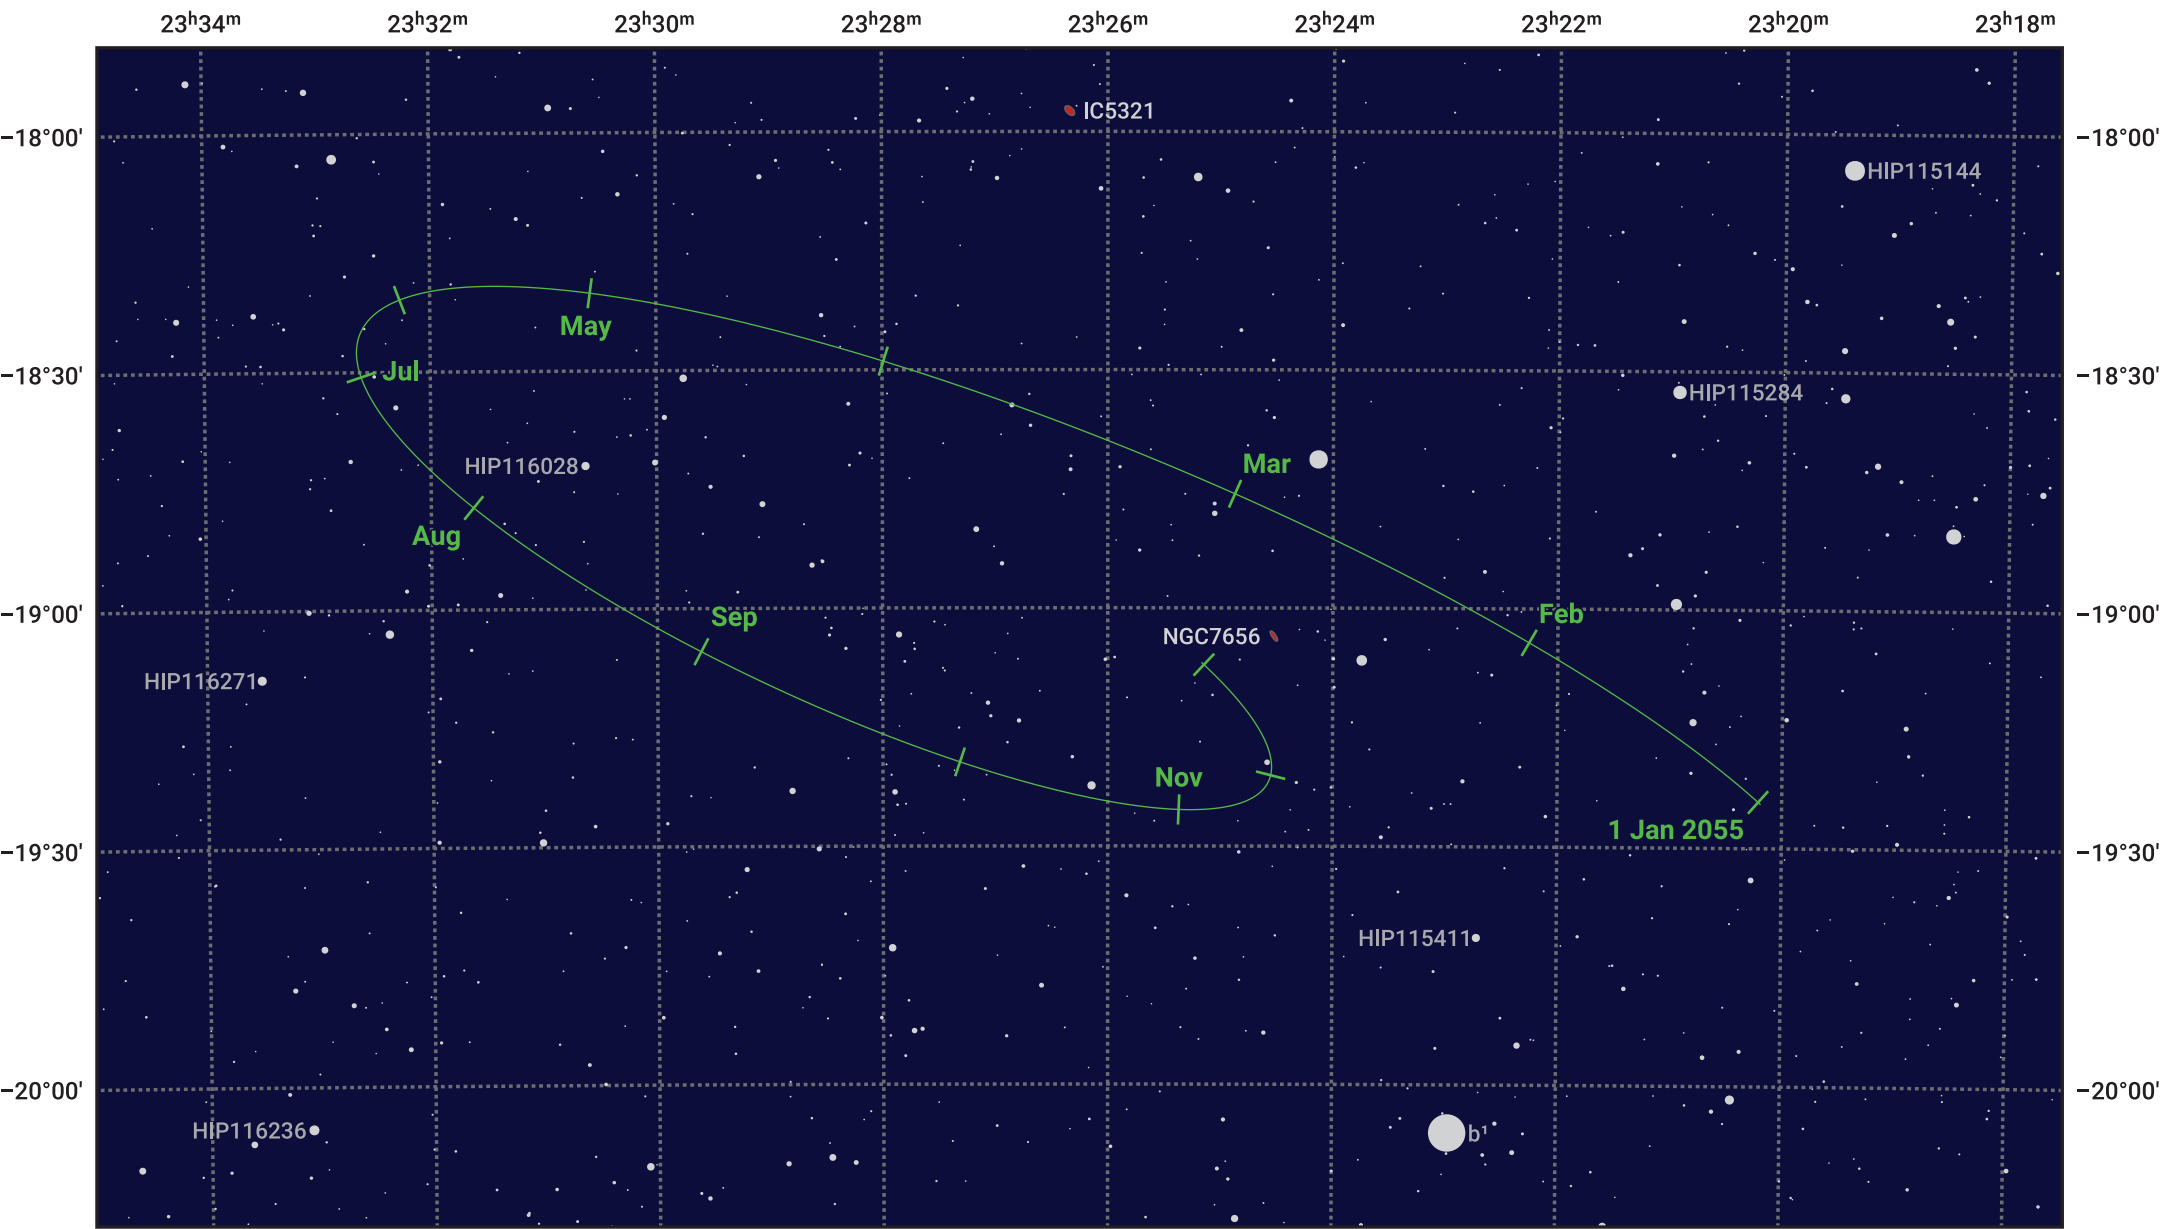

The path of Pluto in 2055

© Dominic Ford 2011–2024. Date markers placed at midnight UTC. Downloaded from <https://in-the-sky.org>

— Ecliptic Plane

Date	Mag
2055 Jan 1	16.0
2055 Apr 1	16.0
2055 Jul 1	16.0
2055 Oct 1	15.9
2056 Jan 1	16.0