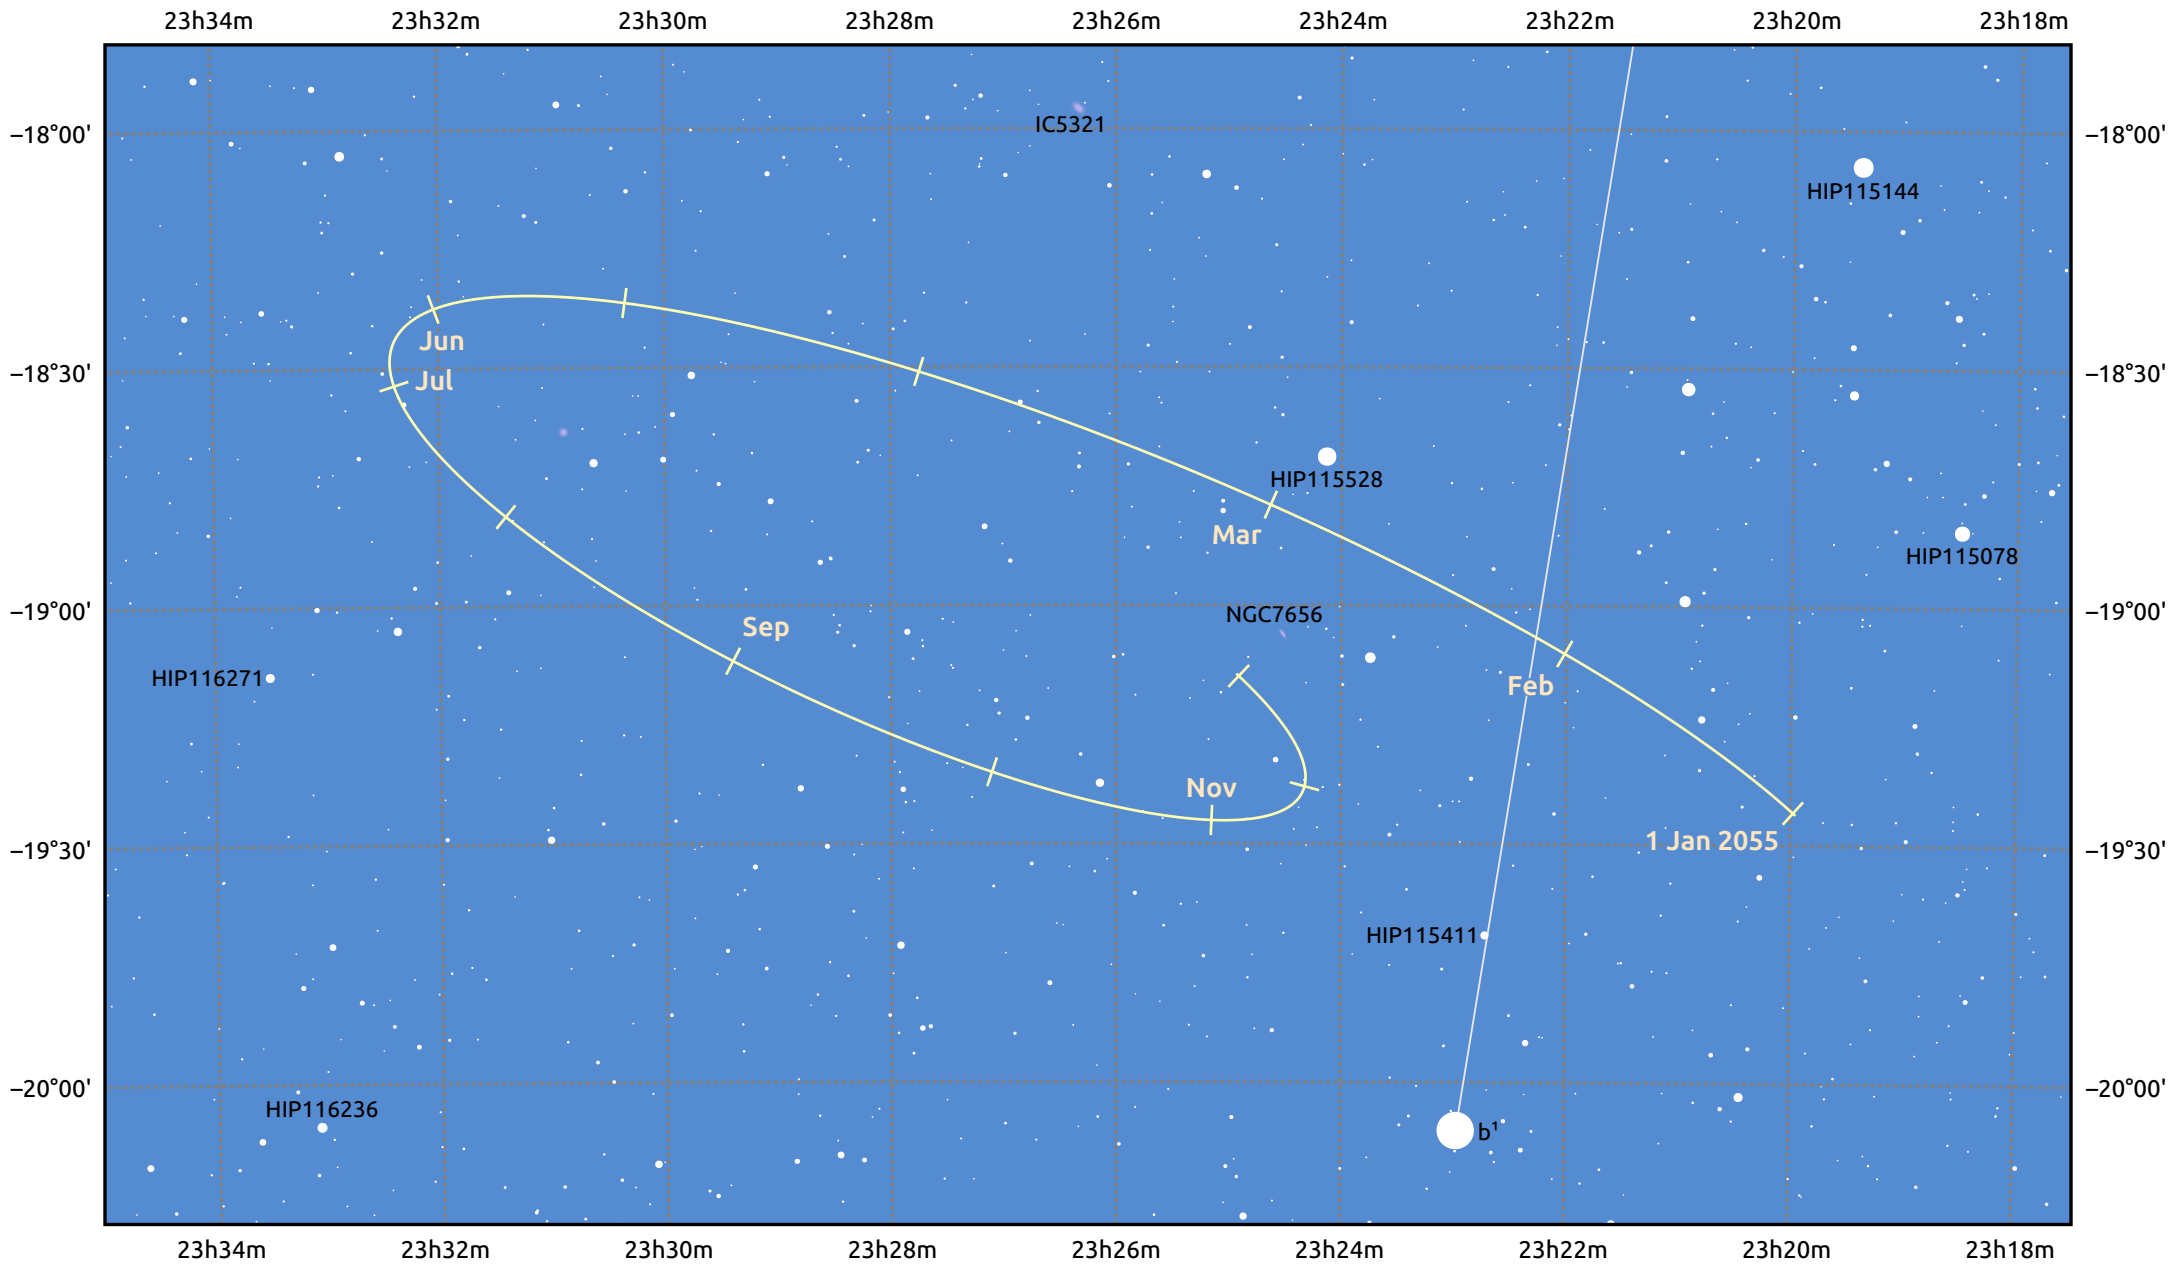

# The path of Pluto in 2055

© Dominic Ford 2011–2025. Date markers placed at midnight UTC. Downloaded from <https://in-the-sky.org>

Ecliptic Plane

Date	Mag
2055 Jan 1	16.0
2055 Apr 1	15.9
2055 Jul 1	16.0
2055 Oct 1	15.9
2056 Jan 1	16.0