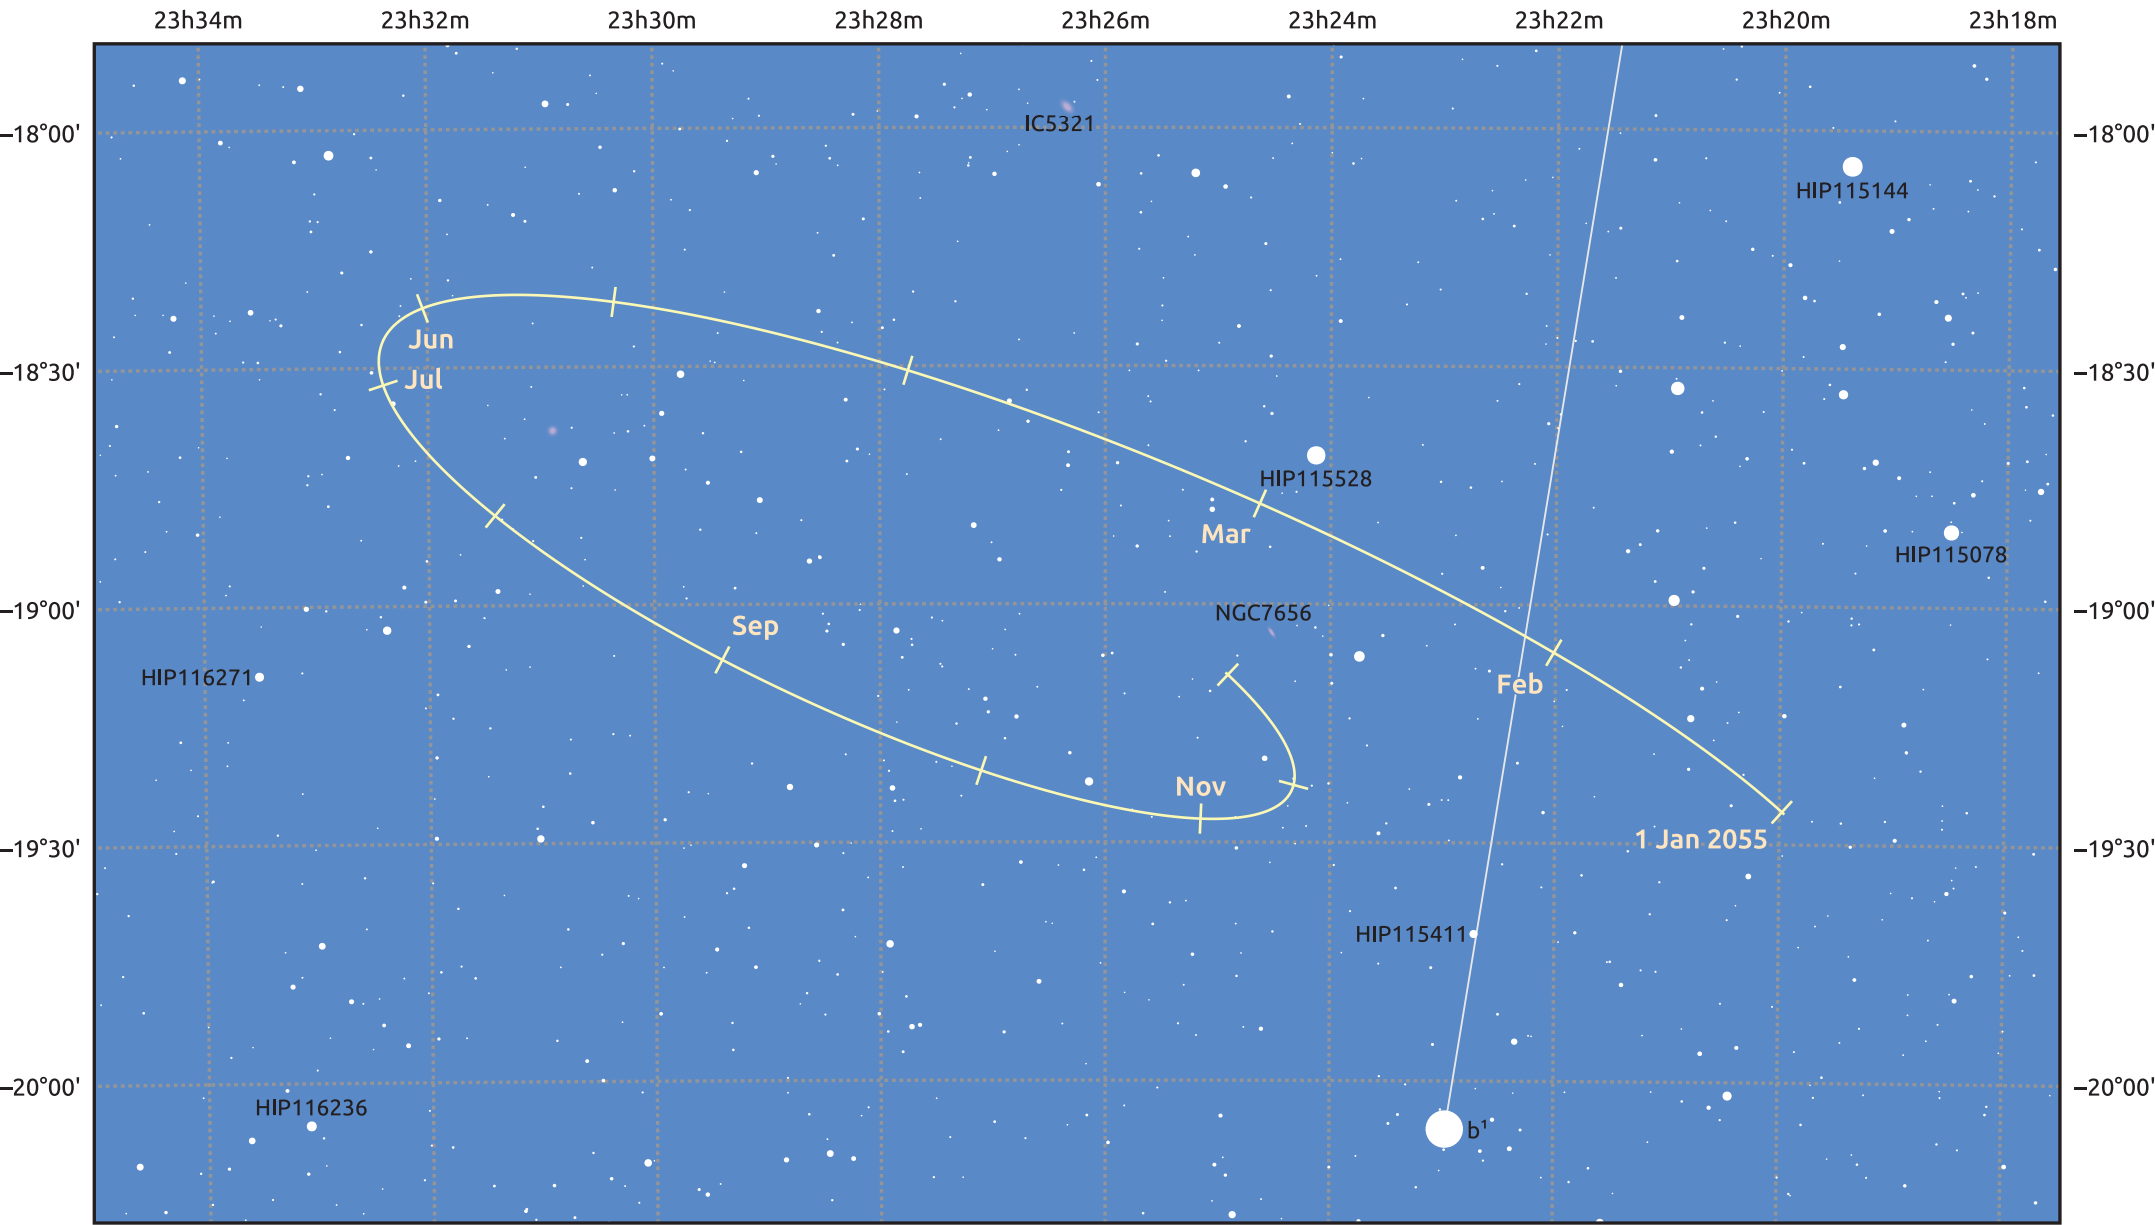

The path of Pluto in 2055

© Dominic Ford 2011–2025. Date markers placed at midnight UTC. Downloaded from <https://in-the-sky.org>

Ecliptic Plane

Date	Mag
2055 Jan 1	16.0
2055 Apr 1	15.9
2055 Jul 1	16.0
2055 Oct 1	15.9
2056 Jan 1	16.0