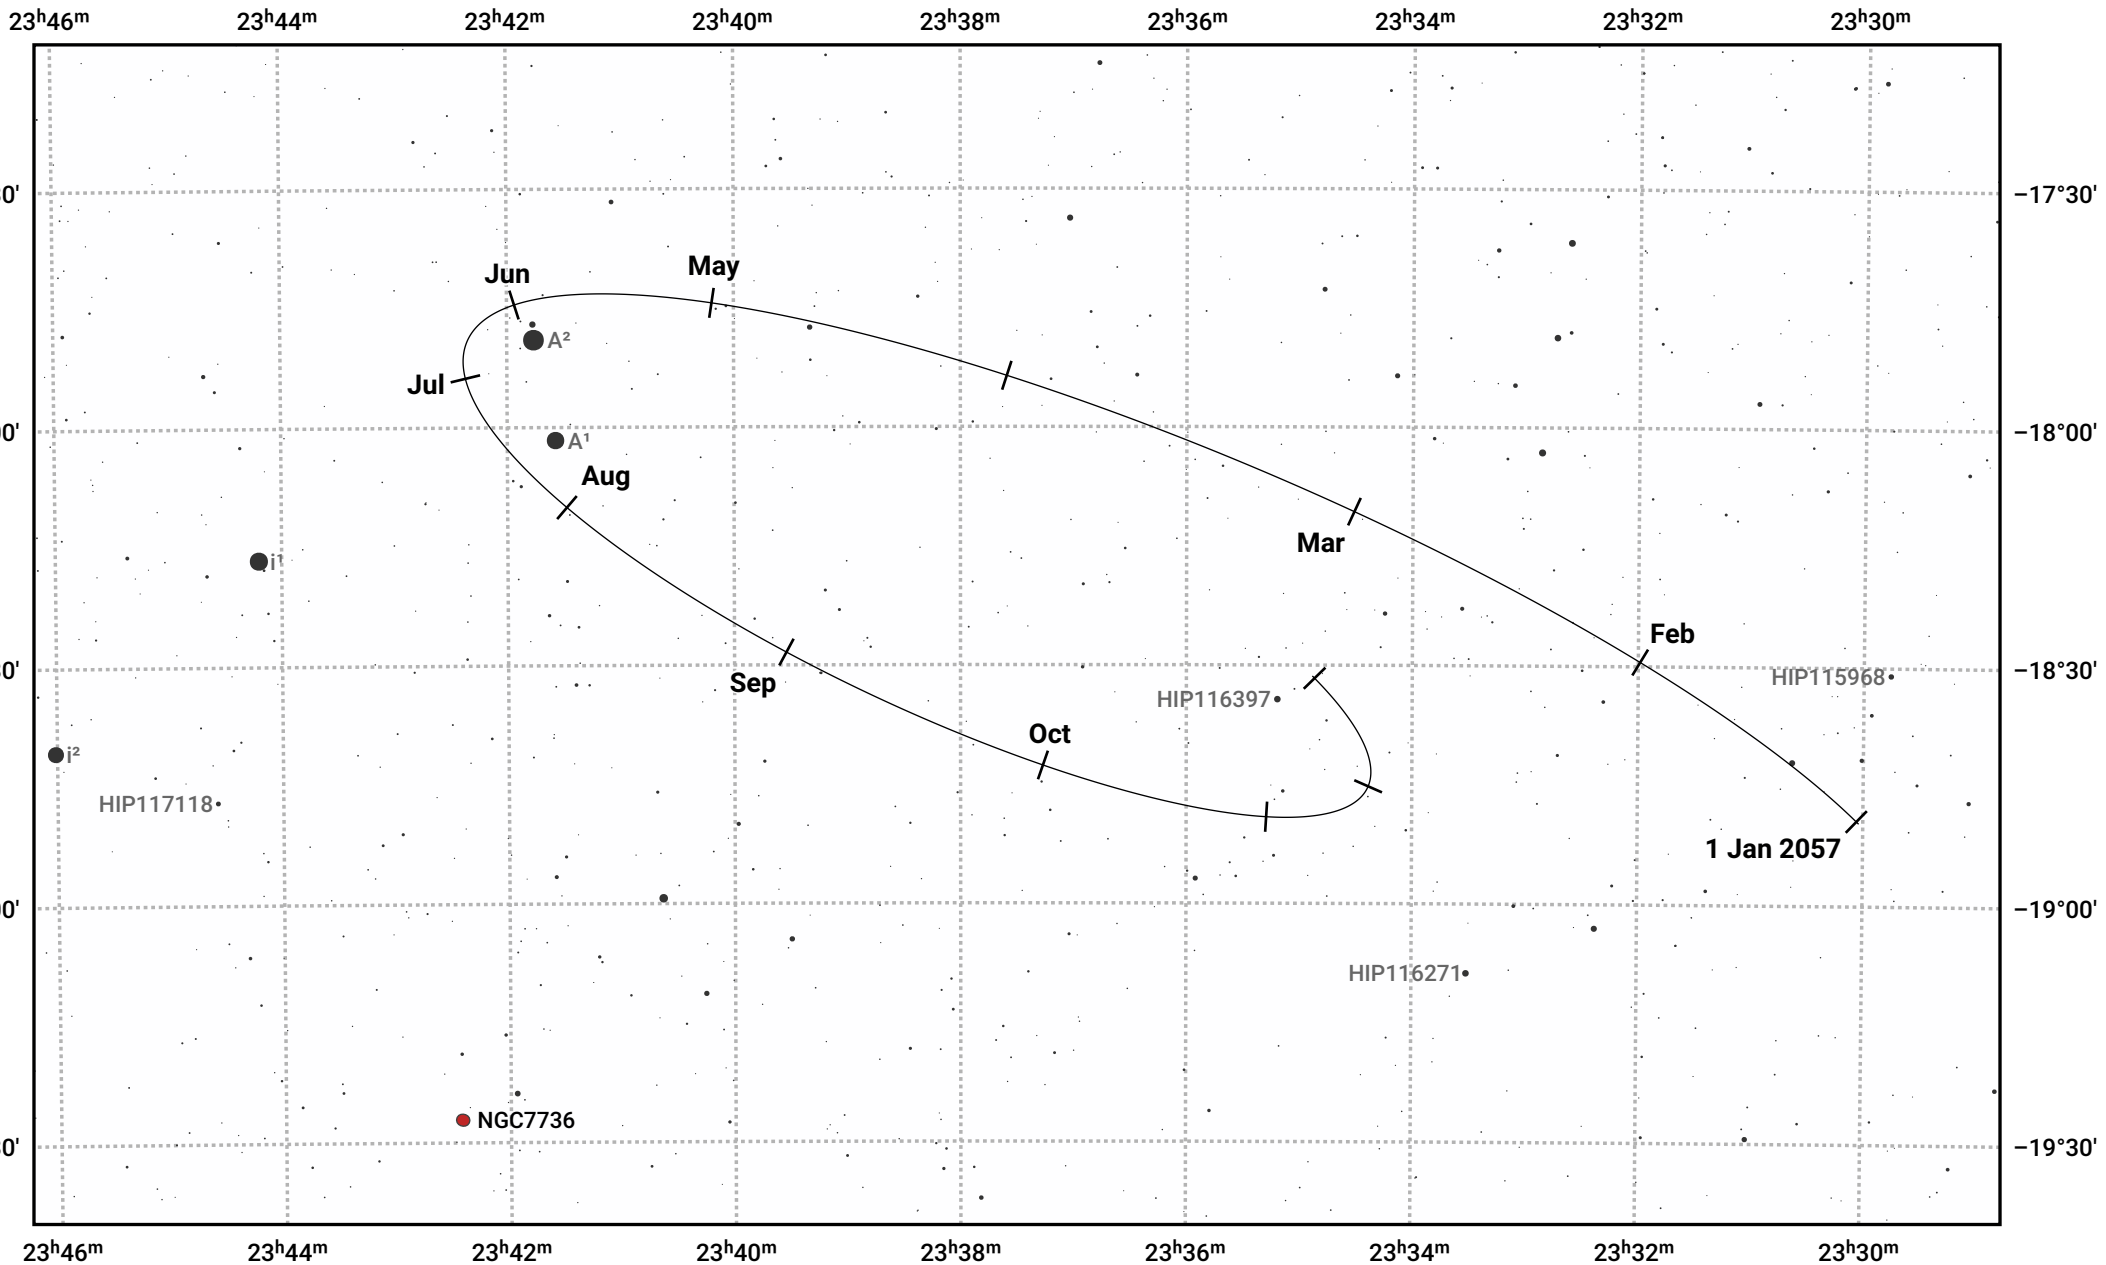

# The path of Pluto in 2057

© Dominic Ford 2011–2024. Date markers placed at midnight UTC. Downloaded from <https://in-the-sky.org>

Magnitude scale: 14.0 13.0 12.0 11.0 10.0 9.0 8.0 7.0 6.0 5.0 4.0

— Ecliptic Plane

● Galaxy    ■ Bright nebula    ● Open cluster    ⊕ Globular cluster

Date	Mag
2057 Jan 1	16.1
2057 Apr 1	16.0
2057 Jul 1	16.1
2057 Oct 1	16.0
2058 Jan 1	16.1