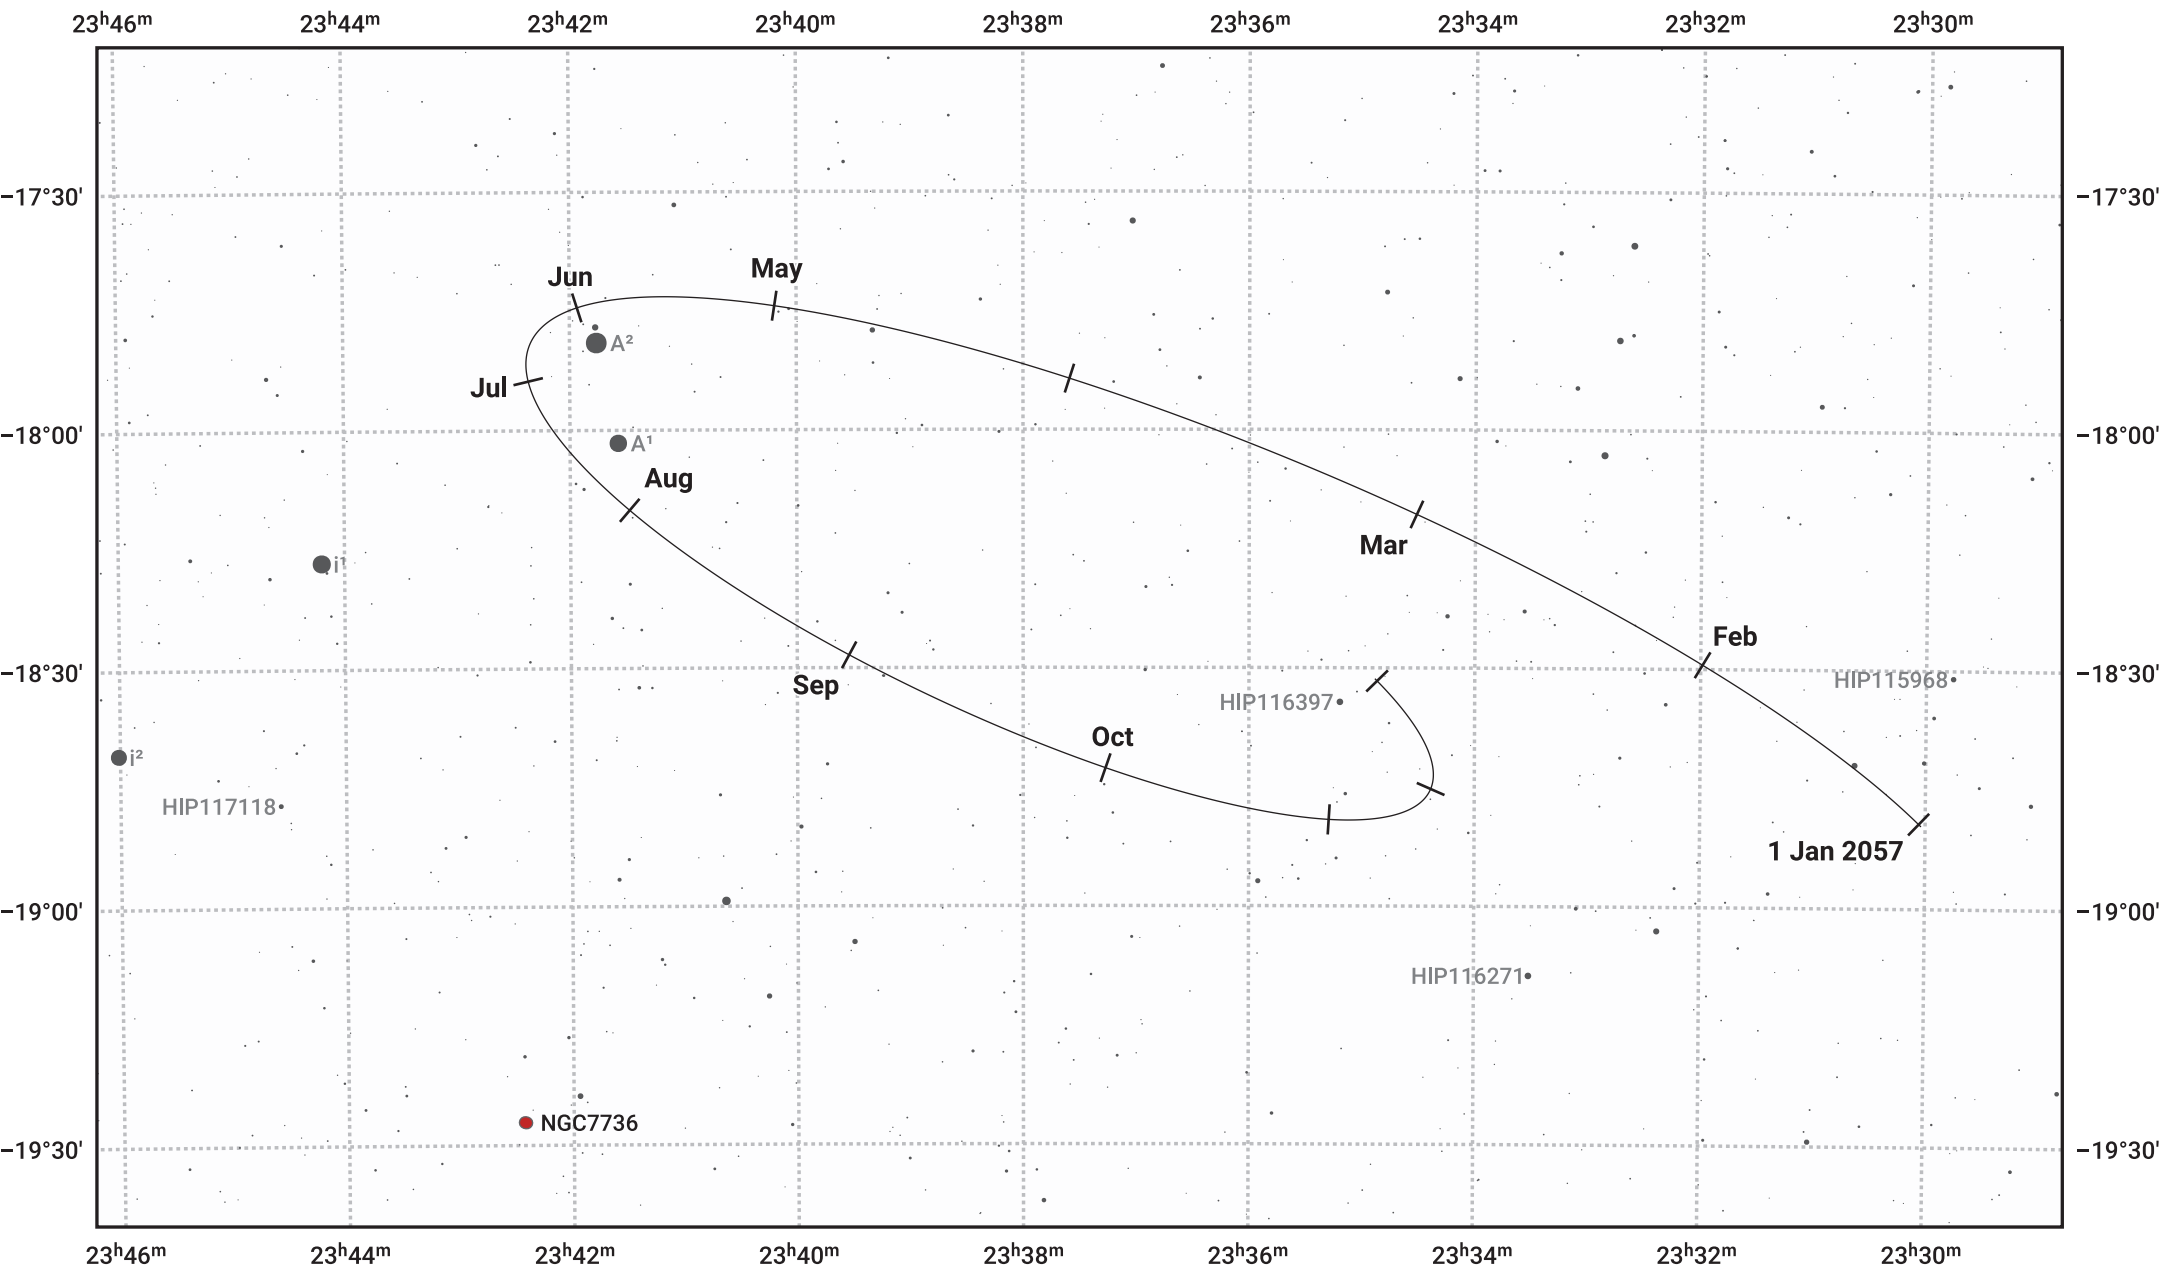

The path of Pluto in 2057

© Dominic Ford 2011–2024. Date markers placed at midnight UTC. Downloaded from <https://in-the-sky.org>

Magnitude scale: 14.0 13.0 12.0 11.0 10.0 9.0 8.0 7.0 6.0 5.0 4.0

— Ecliptic Plane

- Galaxy
- Bright nebula
- Open cluster
- ⊕ Globular cluster

Date	Mag
2057 Jan 1	16.1
2057 Apr 1	16.0
2057 Jul 1	16.1
2057 Oct 1	16.0
2058 Jan 1	16.1