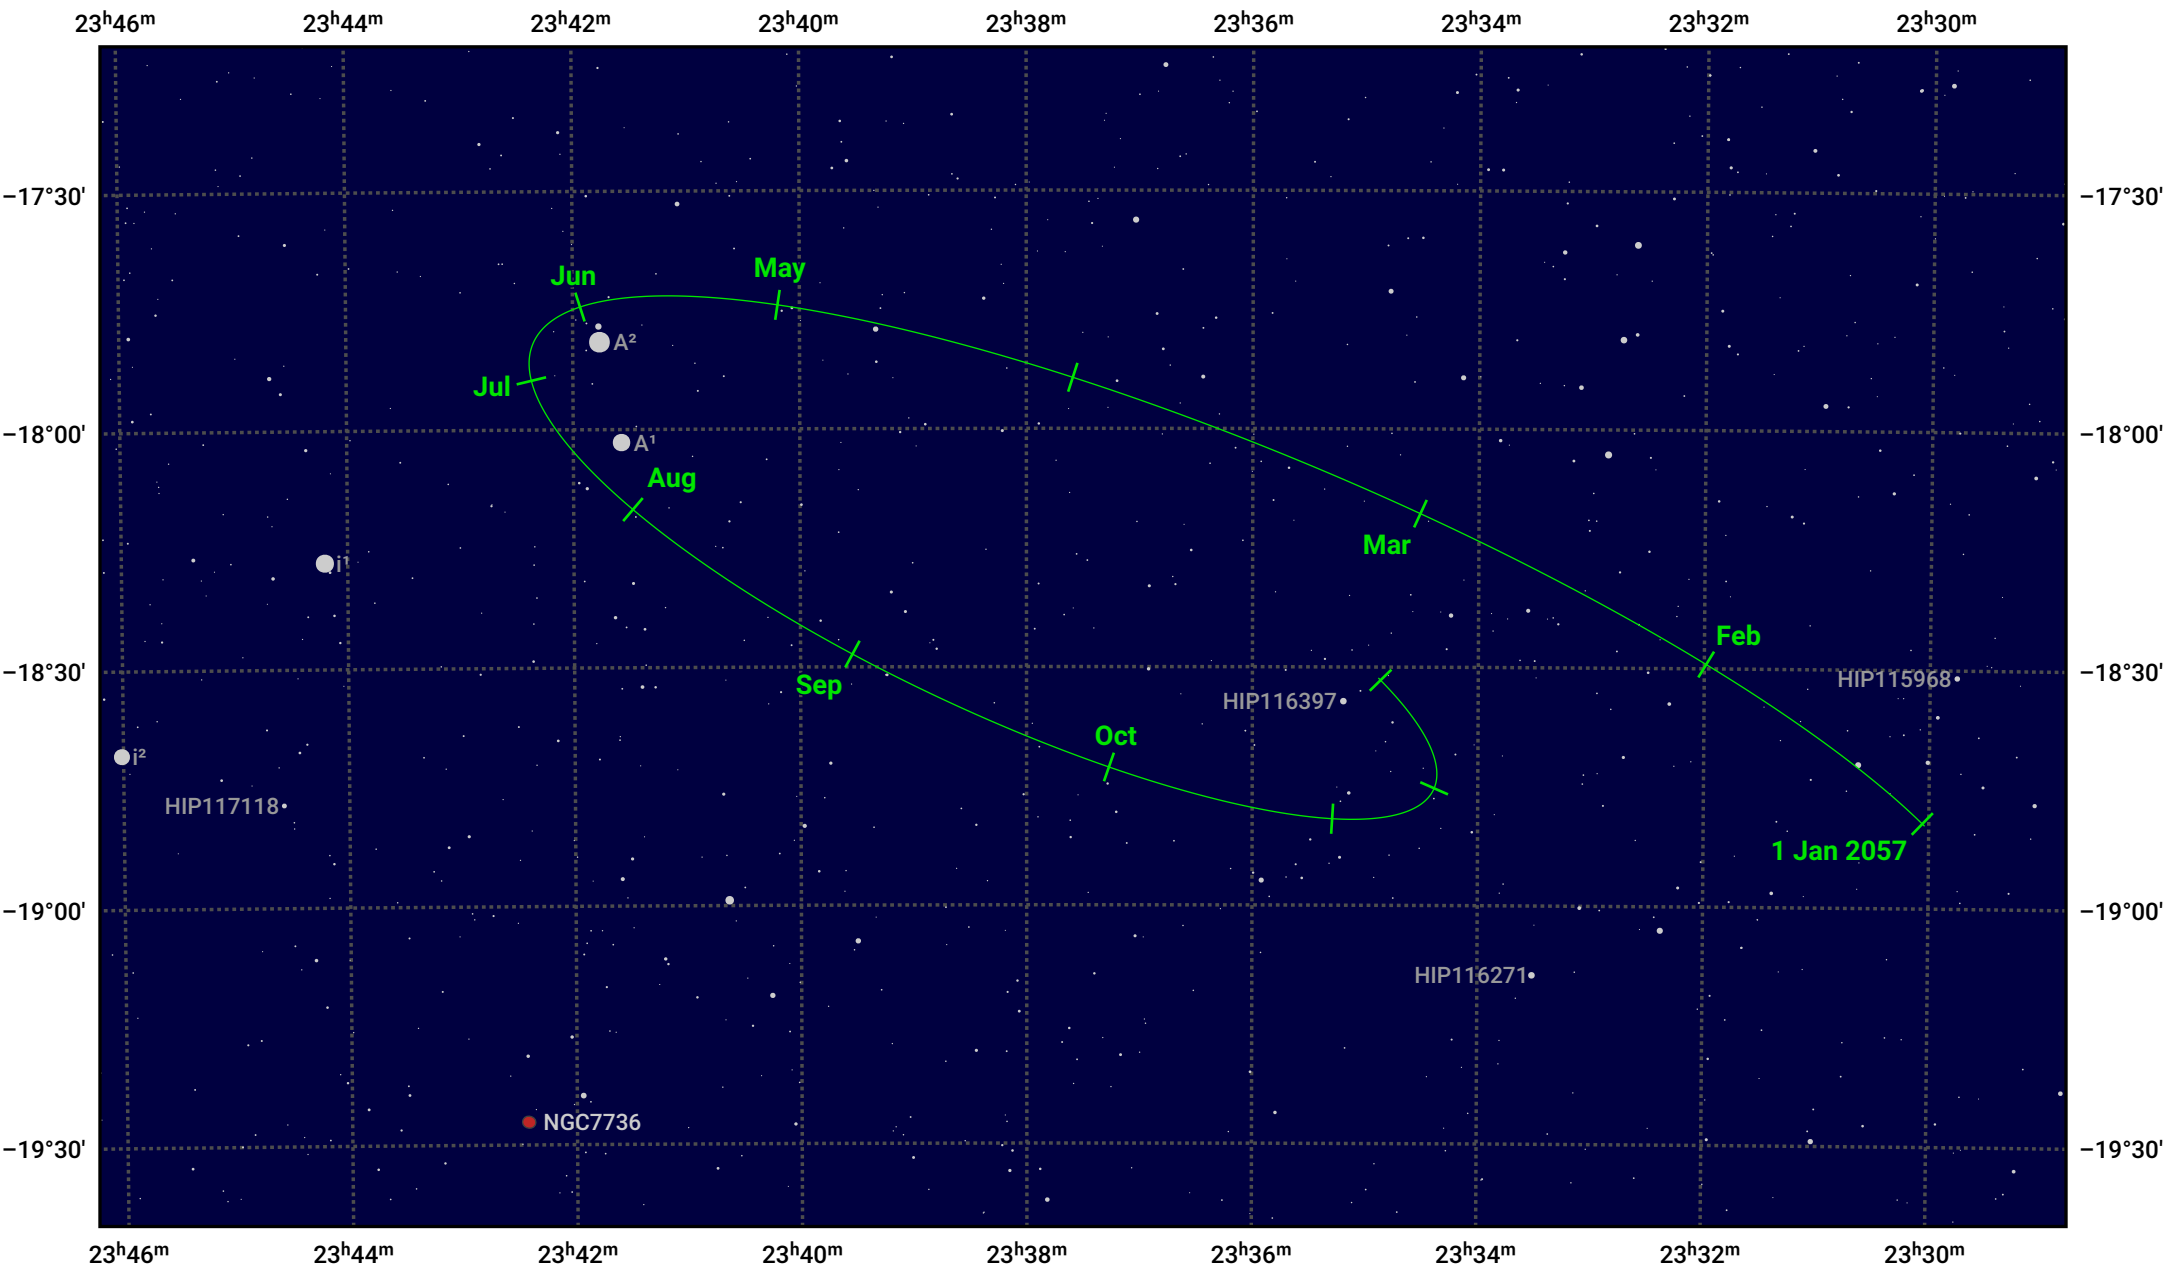

# The path of Pluto in 2057

© Dominic Ford 2011–2024. Date markers placed at midnight UTC. Downloaded from <https://in-the-sky.org>

Magnitude scale: 14.0 13.0 12.0 11.0 10.0 9.0 8.0 7.0 6.0 5.0 4.0

- Ecliptic Plane
- Galaxy
- Bright nebula
- Open cluster
- ⊙ Globular cluster