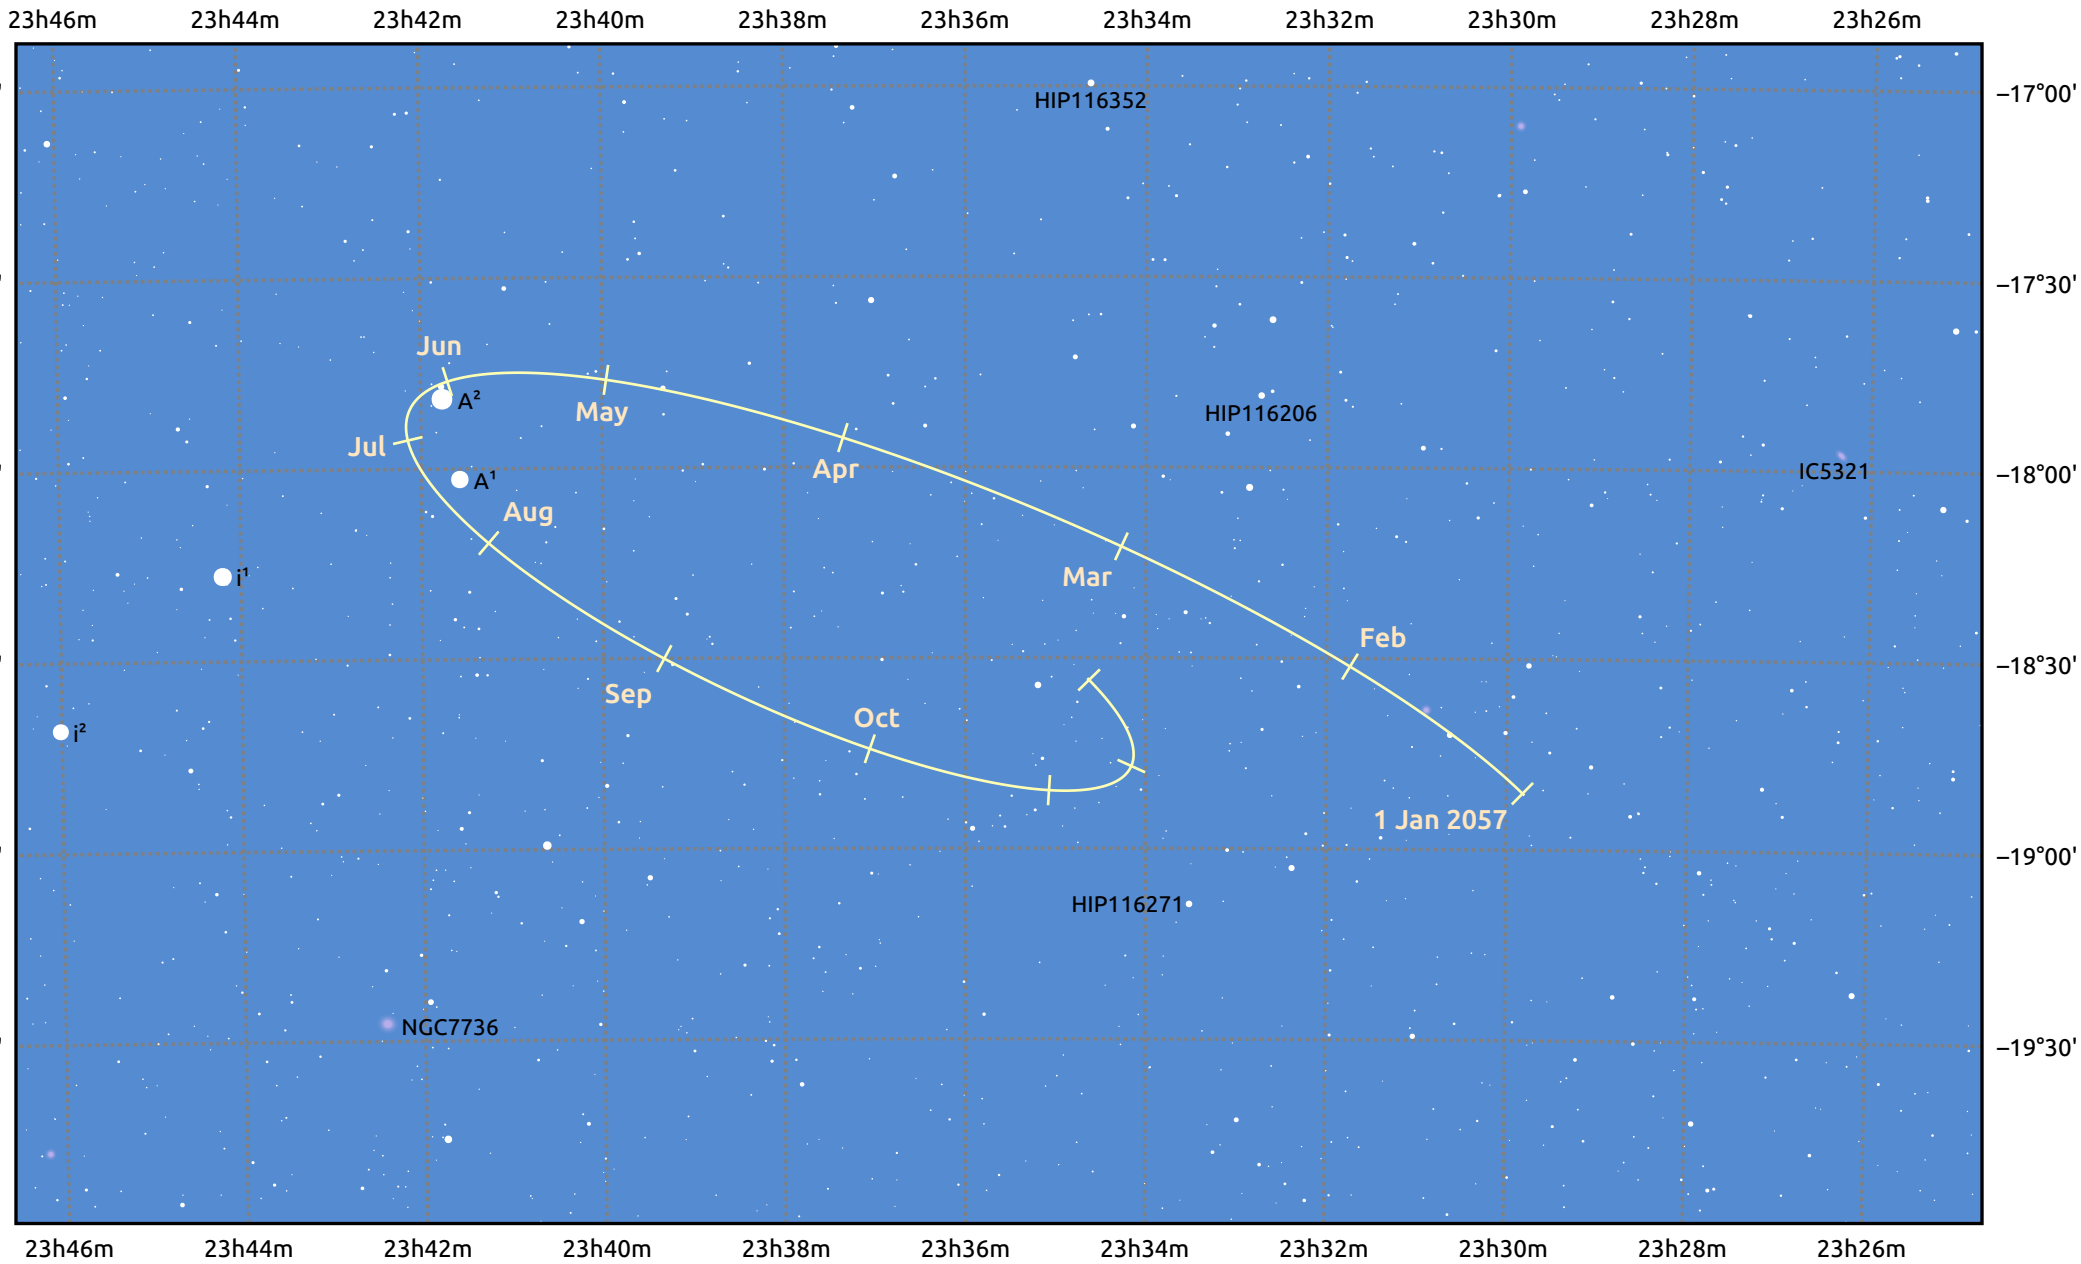

The path of Pluto in 2057

© Dominic Ford 2011–2025. Date markers placed at midnight UTC. Downloaded from <https://in-the-sky.org>

Magnitude scale: 14.0 13.0 12.0 11.0 10.0 9.0 8.0 7.0 6.0 5.0 4.0

— Ecliptic Plane

- ◆ Galaxy
- Bright nebula
- Open cluster
- Globular cluster
- ◇ Planetary nebula

Date	Mag
2057 Jan 1	16.0
2057 Apr 1	16.0
2057 Jul 1	16.0
2057 Oct 1	15.9
2058 Jan 1	16.0