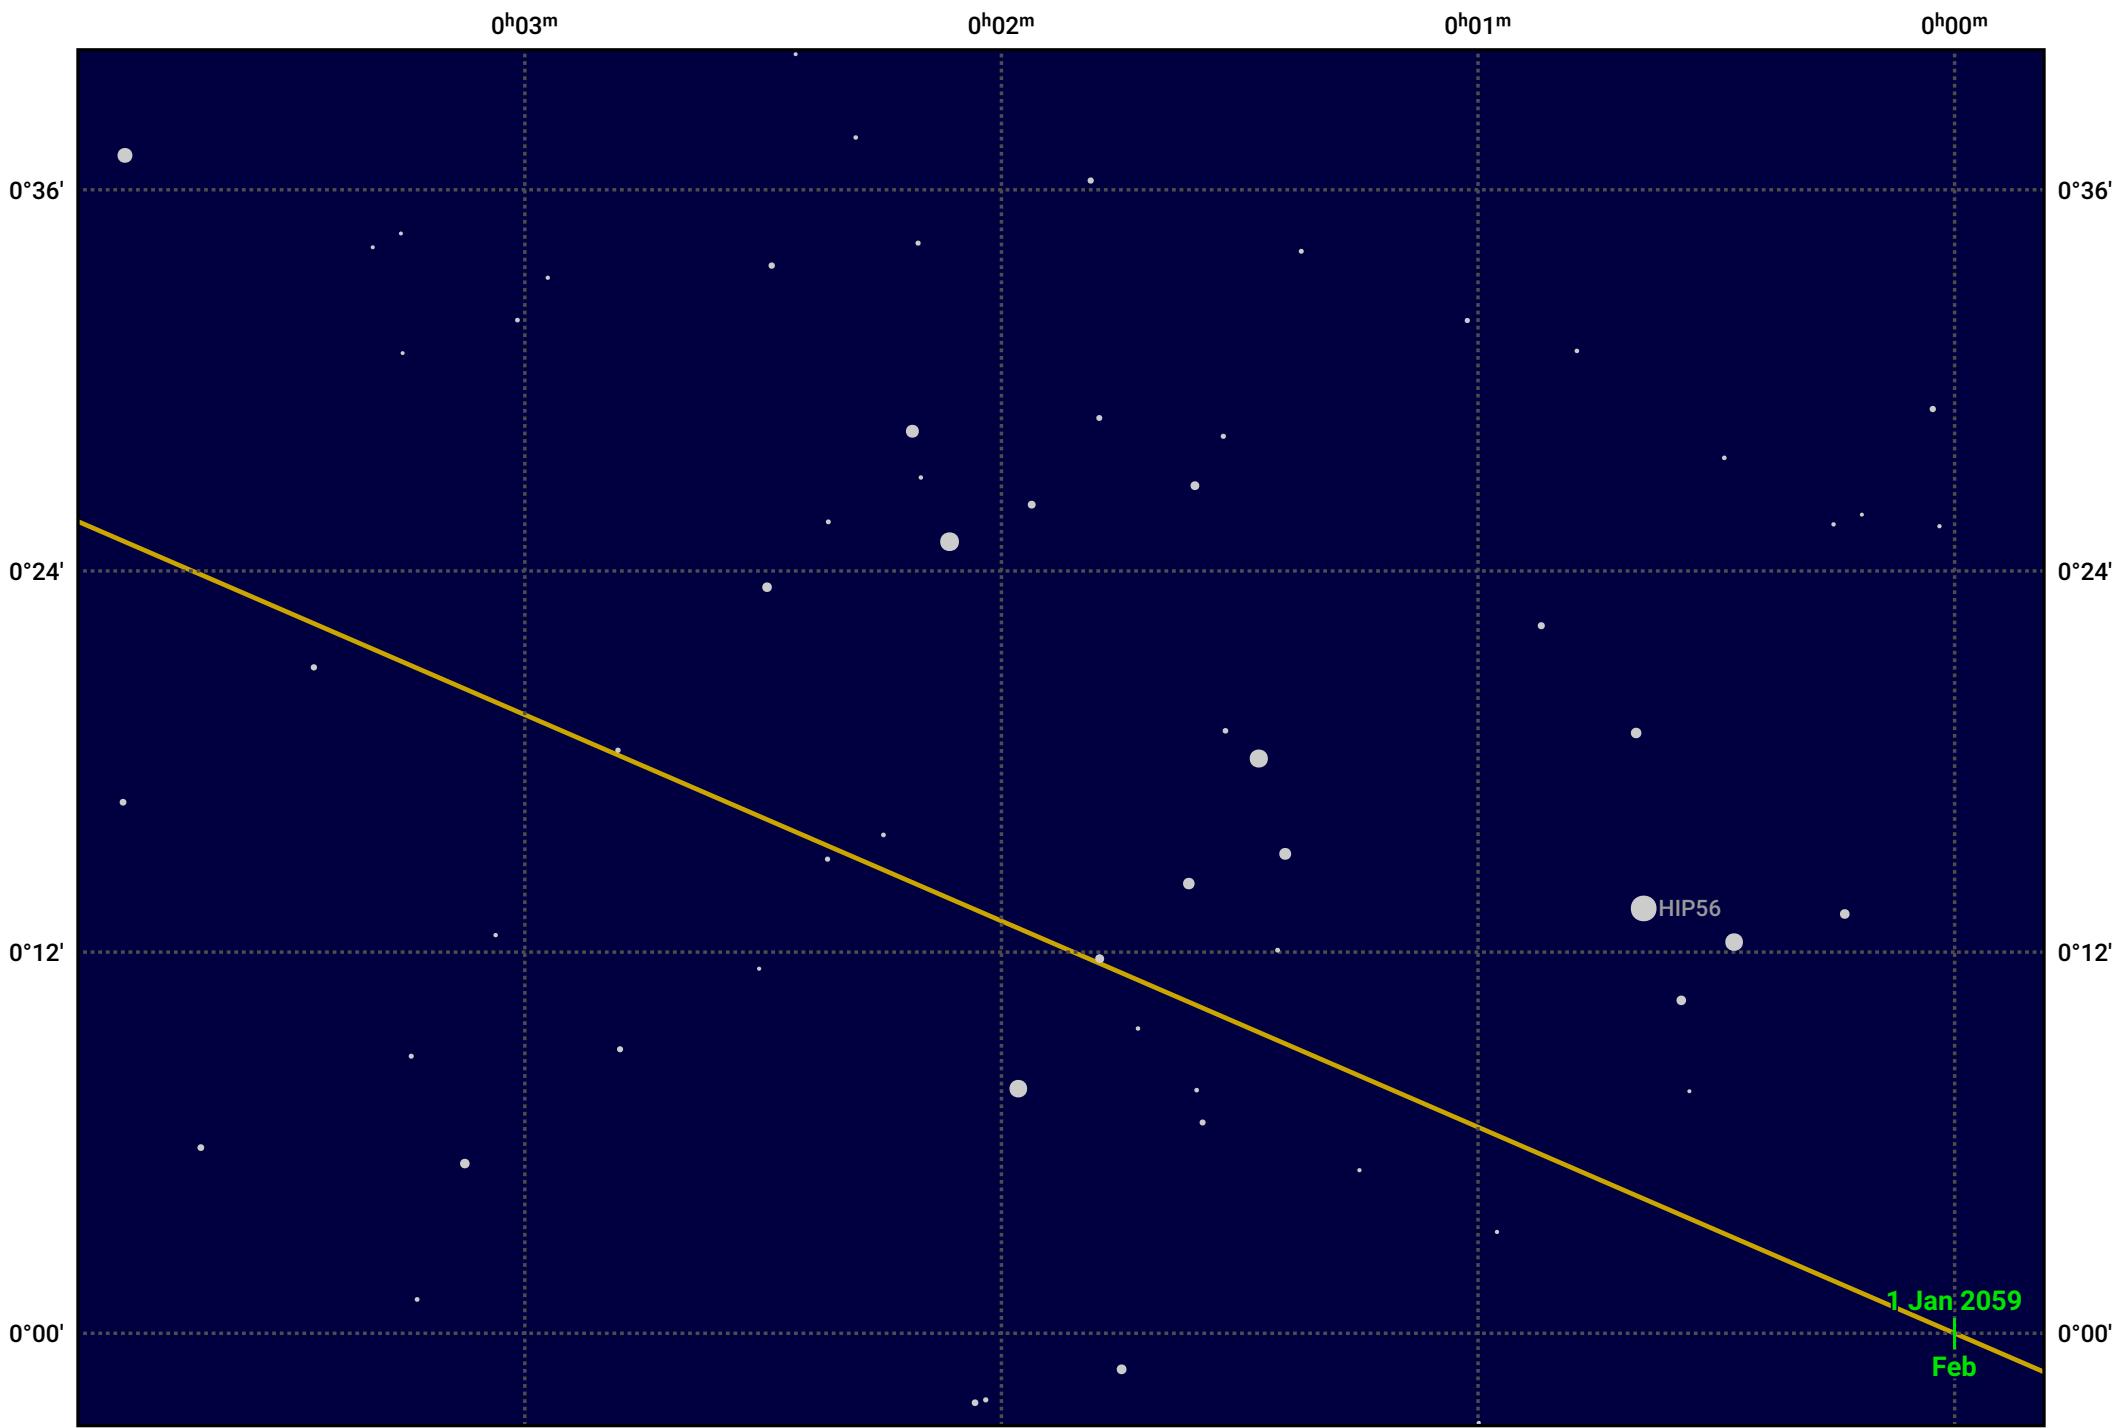

# The path of Pluto in 2059

© Dominic Ford 2011–2024. Date markers placed at midnight UTC. Downloaded from <https://in-the-sky.org>

Magnitude scale: ·14.0 ·13.0 ·12.0 ·11.0 ●10.0 ●9.0 ●8.0

— Ecliptic Plane

Galaxy    Bright nebula    Open cluster    Globular cluster

Date	Mag	Phase
2059 Jan 1	0.0	0%
2059 Apr 1	0.0	0%
2059 Jul 1	0.0	0%
2059 Oct 1	0.0	0%
2060 Jan 1	0.0	0%