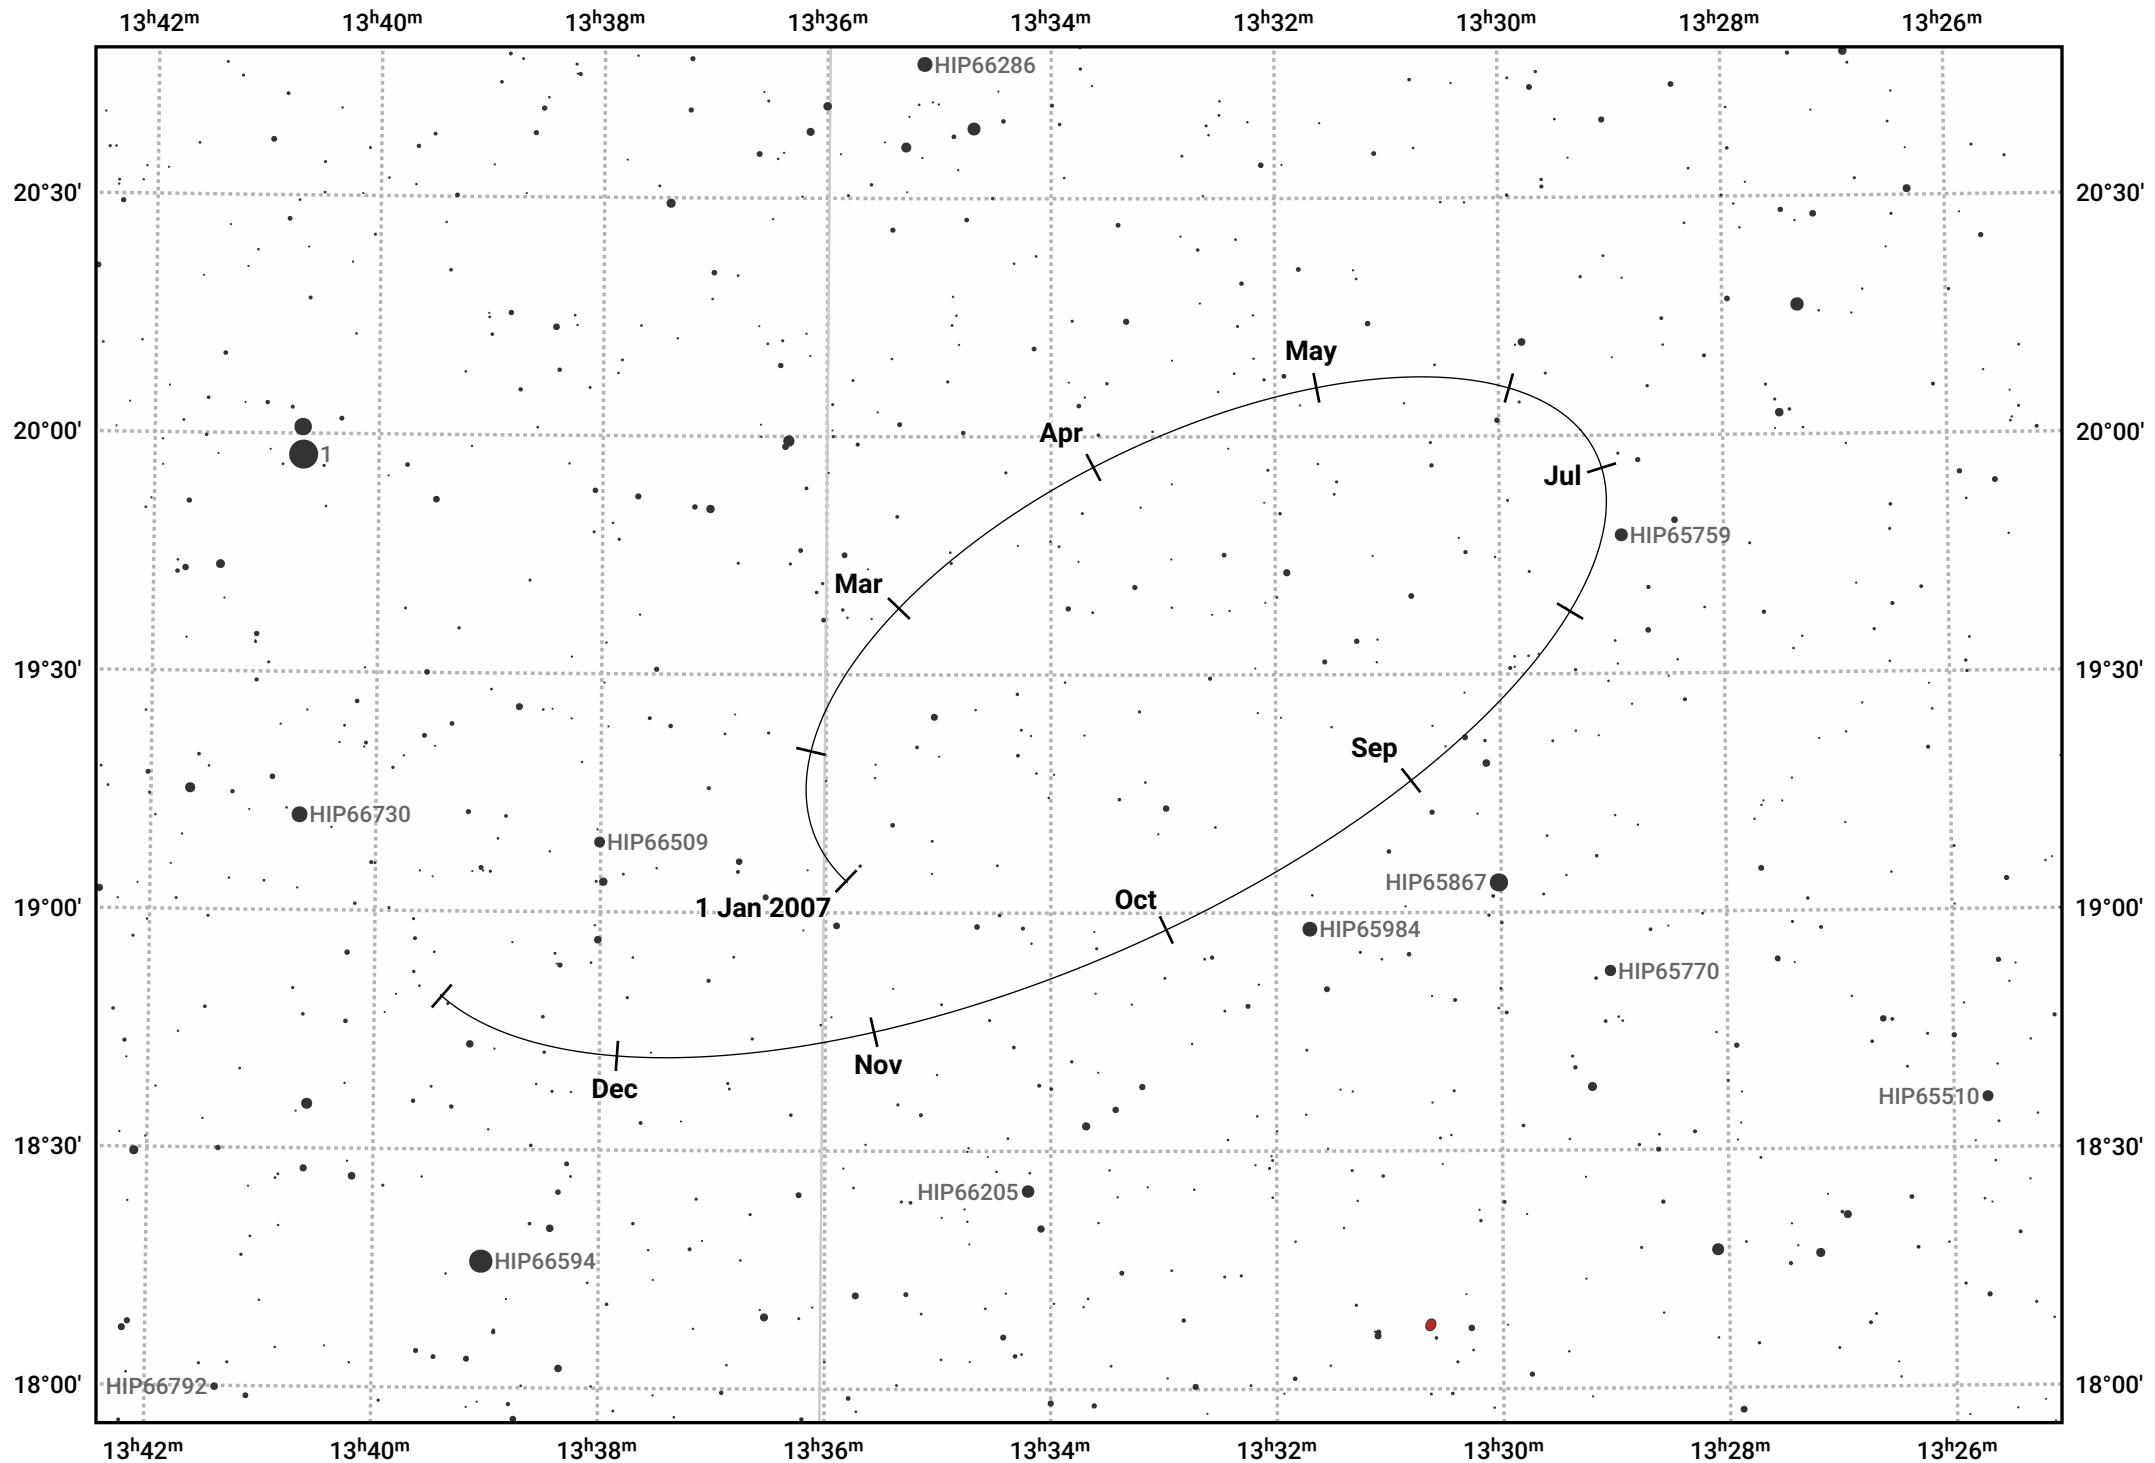

# The path of Haumea in 2007

© Dominic Ford 2011–2024. Date markers placed at midnight UTC. Downloaded from <https://in-the-sky.org>

Magnitude scale: 14.0 13.0 12.0 11.0 10.0 9.0 8.0 7.0 6.0 5.0

— Ecliptic Plane

Galaxy    Bright nebula    Open cluster    Globular cluster

Date	Mag
2007 Jan 1	17.5
2007 Apr 1	17.4
2007 Jul 1	17.5
2007 Oct 1	17.4
2008 Jan 1	17.5