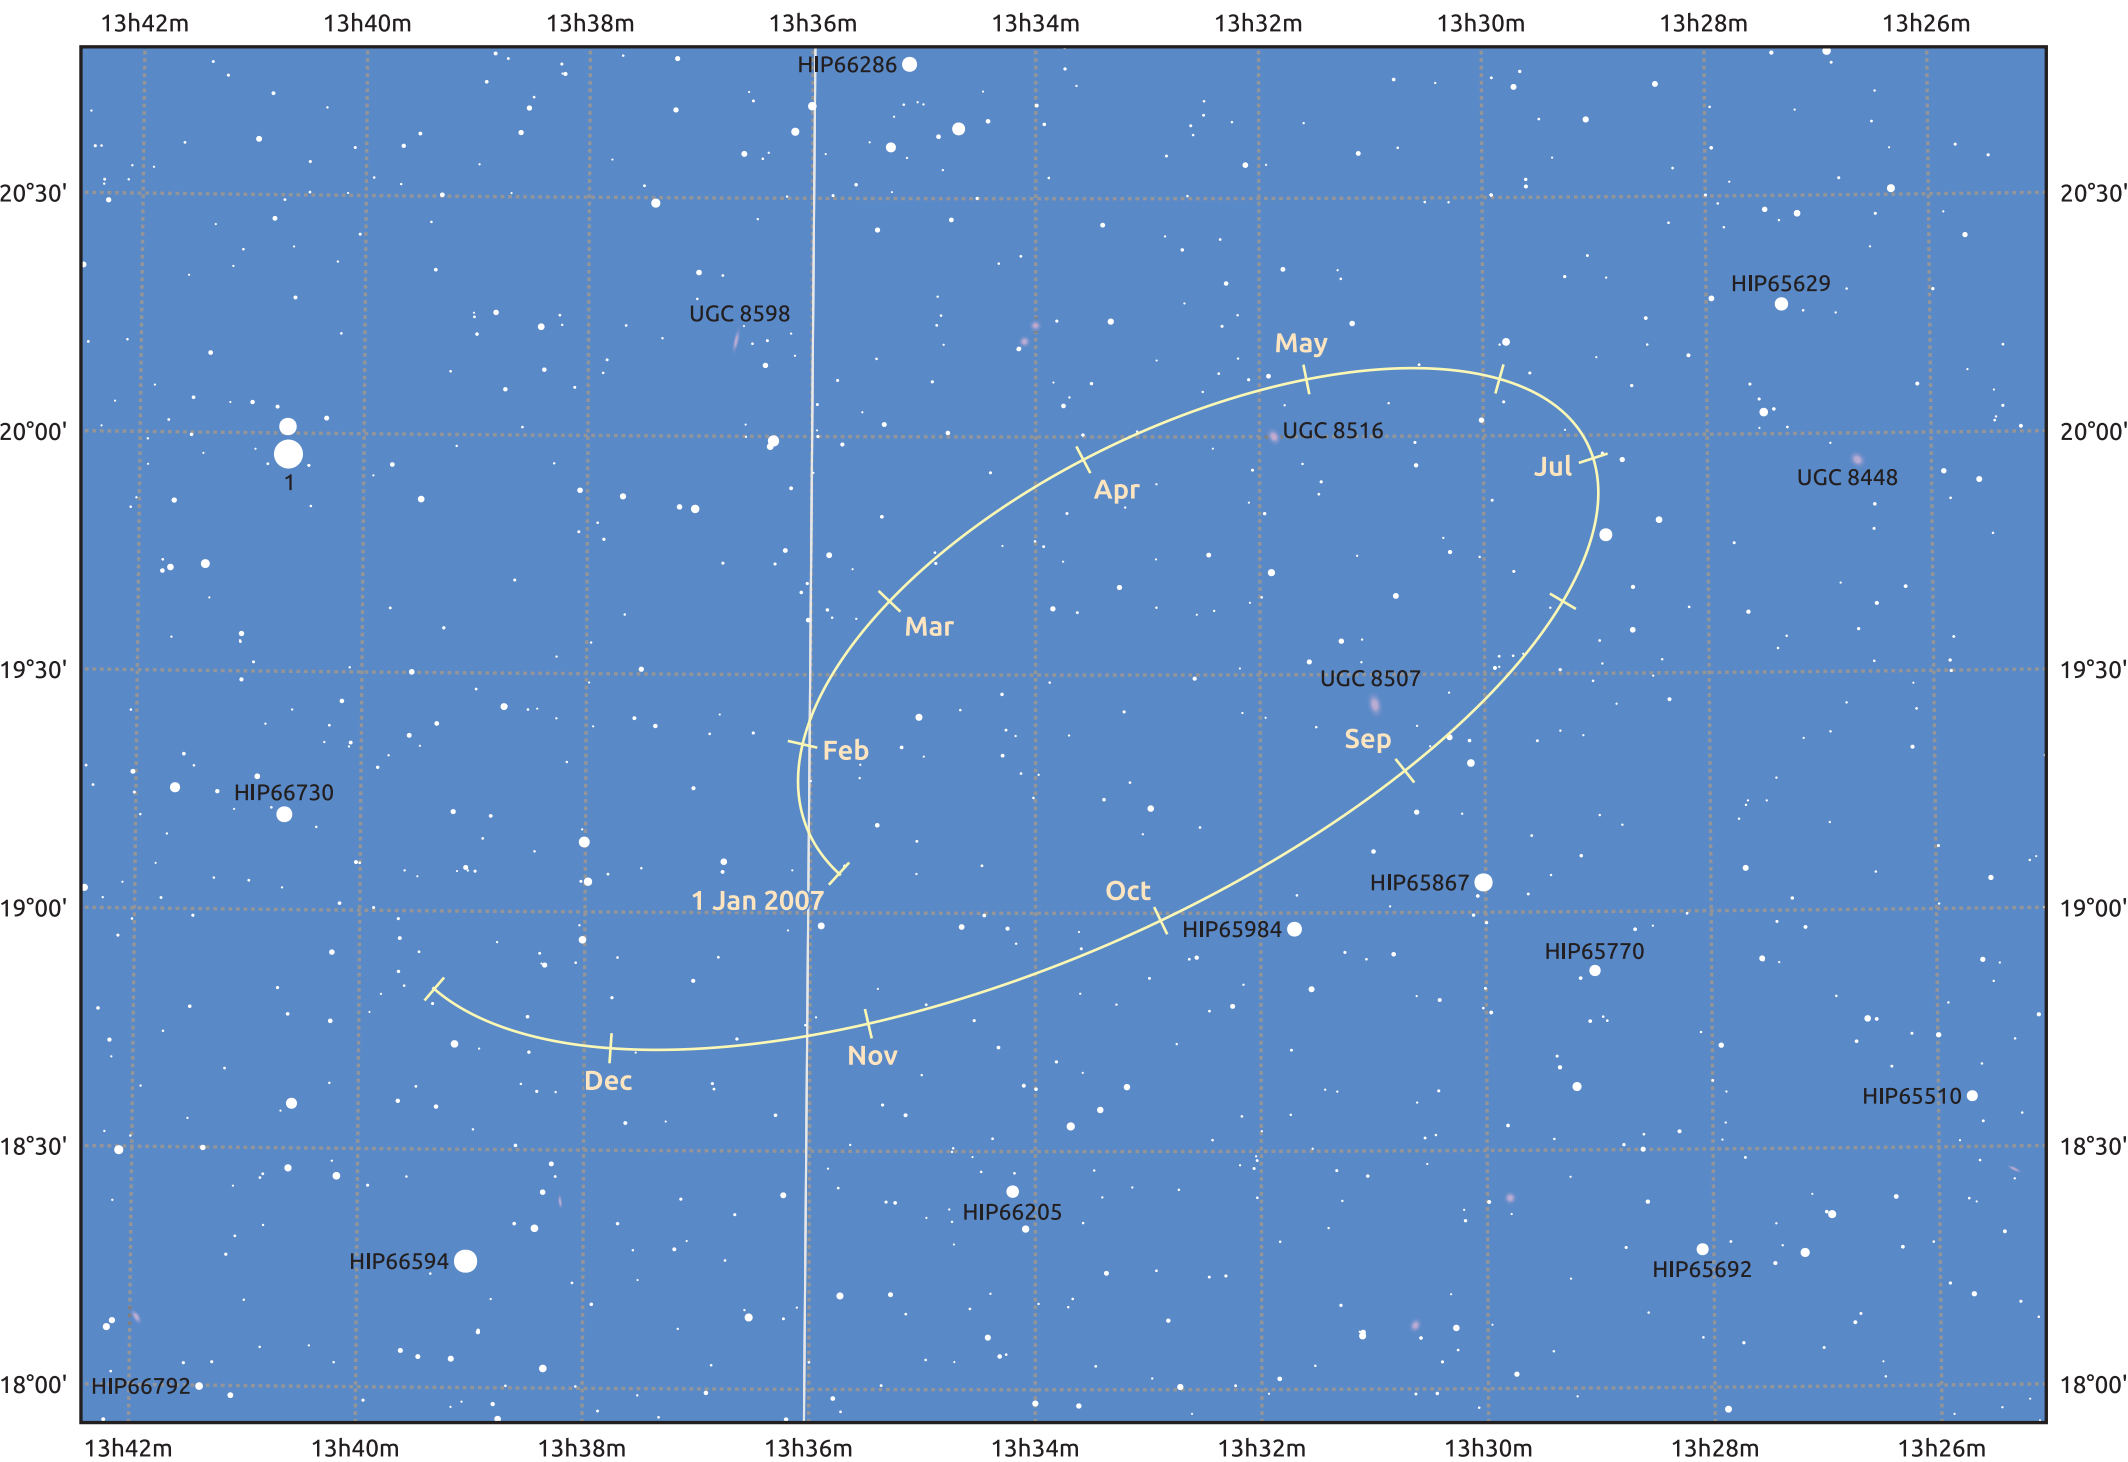

The path of Haumea in 2007

© Dominic Ford 2011–2025. Date markers placed at midnight UTC. Downloaded from <https://in-the-sky.org>

Date	Mag
2007 Jan 1	17.4
2007 Apr 1	17.3
2007 Jul 1	17.4
2007 Oct 1	17.4
2008 Jan 1	17.4