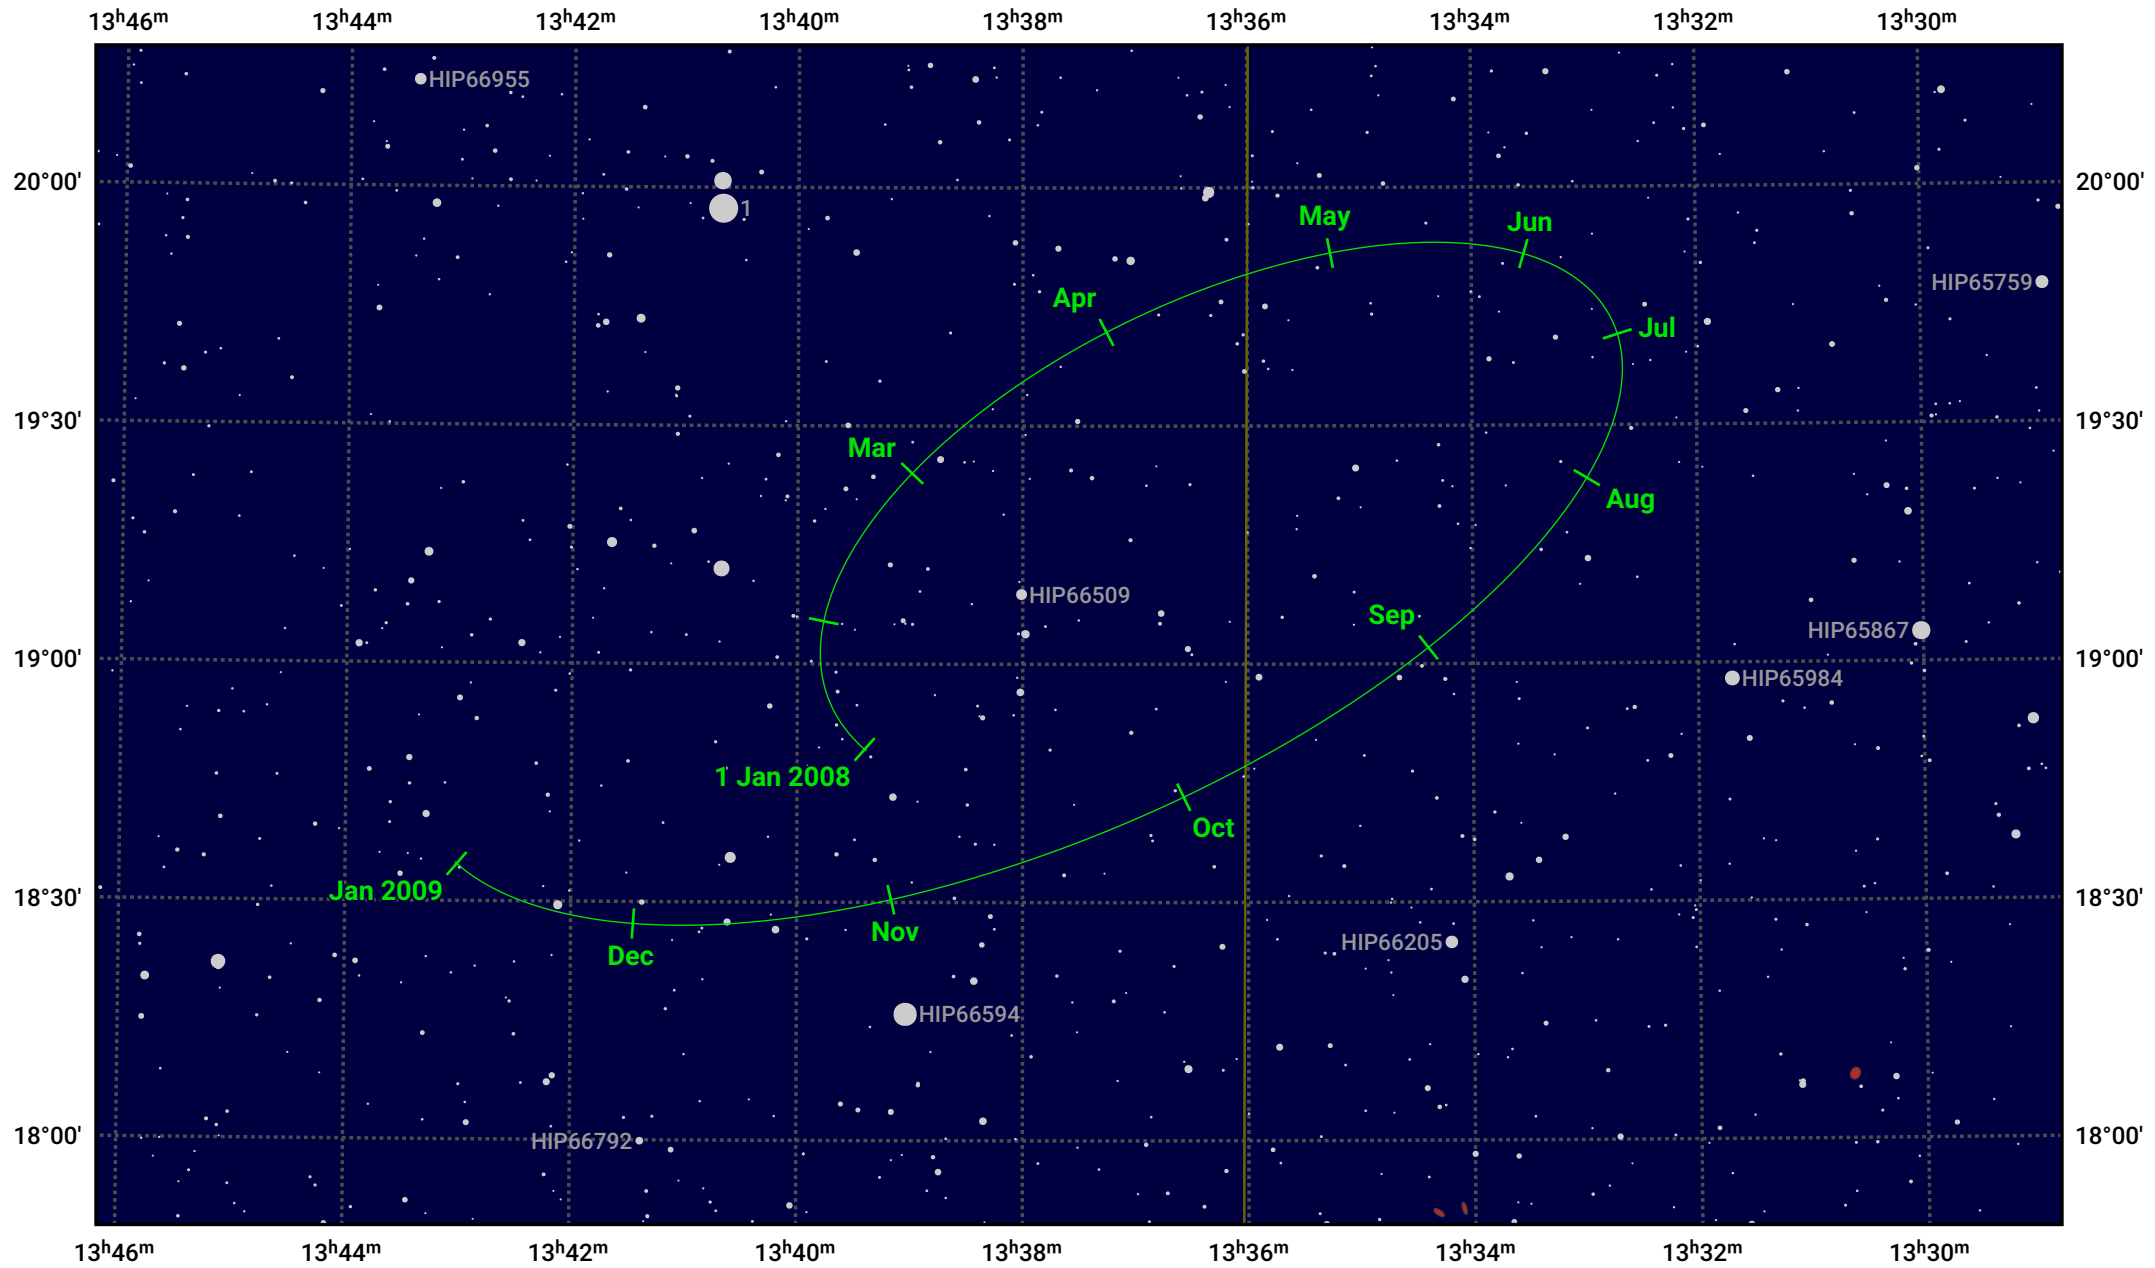

# The path of Haumea in 2008

© Dominic Ford 2011–2024. Date markers placed at midnight UTC. Downloaded from <https://in-the-sky.org>

Magnitude scale: 14.0 13.0 12.0 11.0 10.0 9.0 8.0 7.0 6.0 5.0

— Ecliptic Plane

- Galaxy
- Bright nebula
- Open cluster
- Globular cluster

Date	Mag
2008 Jan 1	17.5
2008 Apr 1	17.4
2008 Jul 1	17.5
2008 Oct 1	17.4
2009 Jan 1	17.5