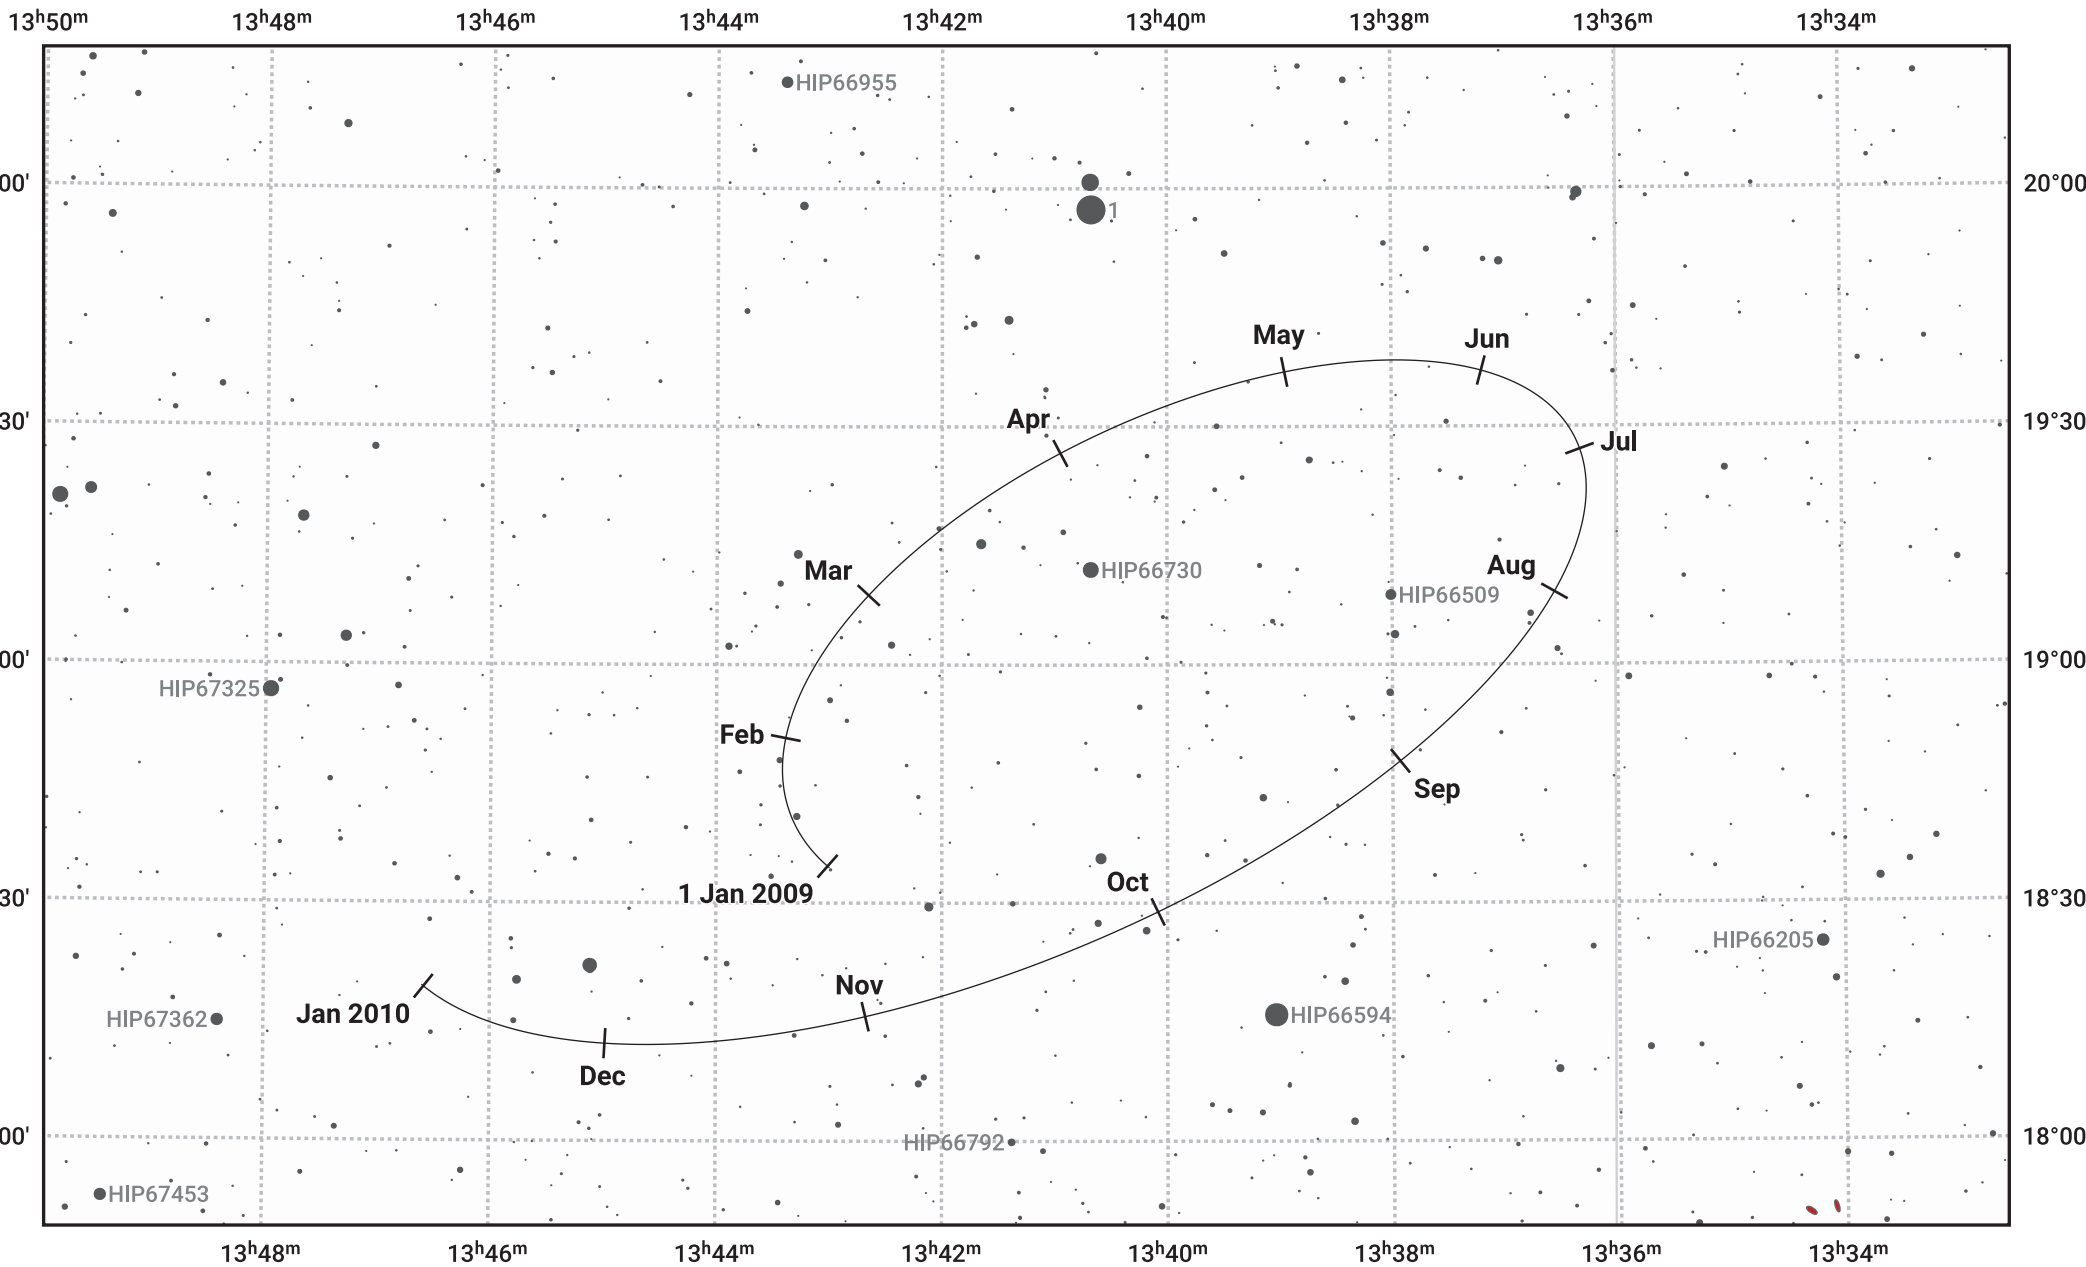

The path of Haumea in 2009

Magnitude scale: 14.0 13.0 12.0 11.0 10.0 9.0 8.0 7.0 6.0 5.0

— Ecliptic Plane

- Galaxy
- Bright nebula
- Open cluster
- Globular cluster

Date	Mag
2009 Jan 1	17.5
2009 Apr 1	17.4
2009 Jul 1	17.5
2009 Oct 1	17.4
2010 Jan 1	17.5