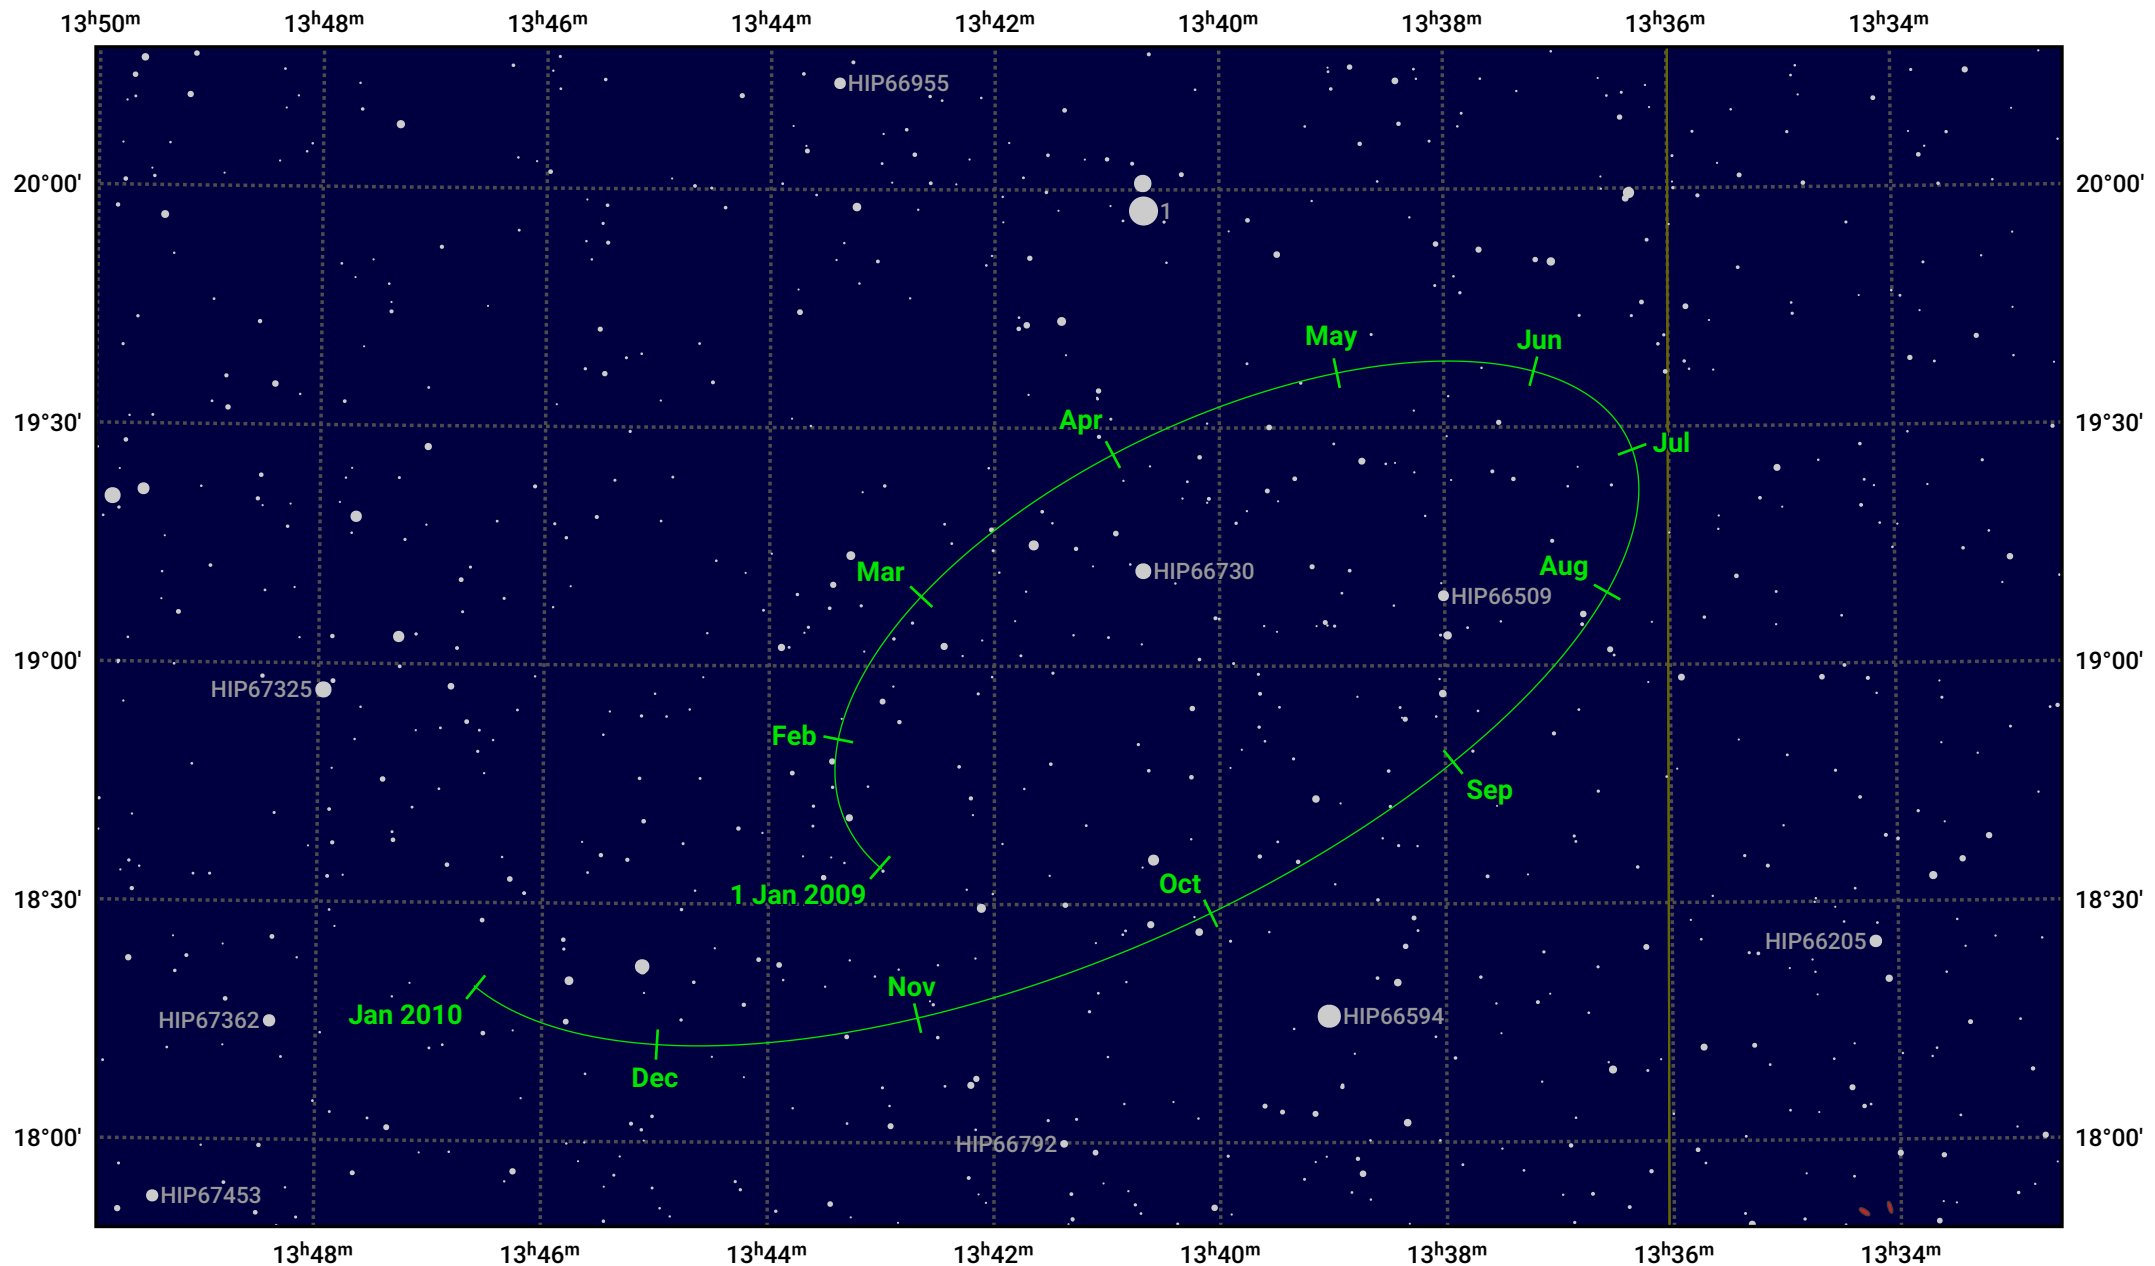

# The path of Haumea in 2009

© Dominic Ford 2011–2024. Date markers placed at midnight UTC. Downloaded from <https://in-the-sky.org>

Magnitude scale: 14.0 13.0 12.0 11.0 10.0 9.0 8.0 7.0 6.0 5.0

— Ecliptic Plane

-  Galaxy
-  Bright nebula
-  Open cluster
-  Globular cluster

Date	Mag
2009 Jan 1	17.5
2009 Apr 1	17.4
2009 Jul 1	17.5
2009 Oct 1	17.4
2010 Jan 1	17.5