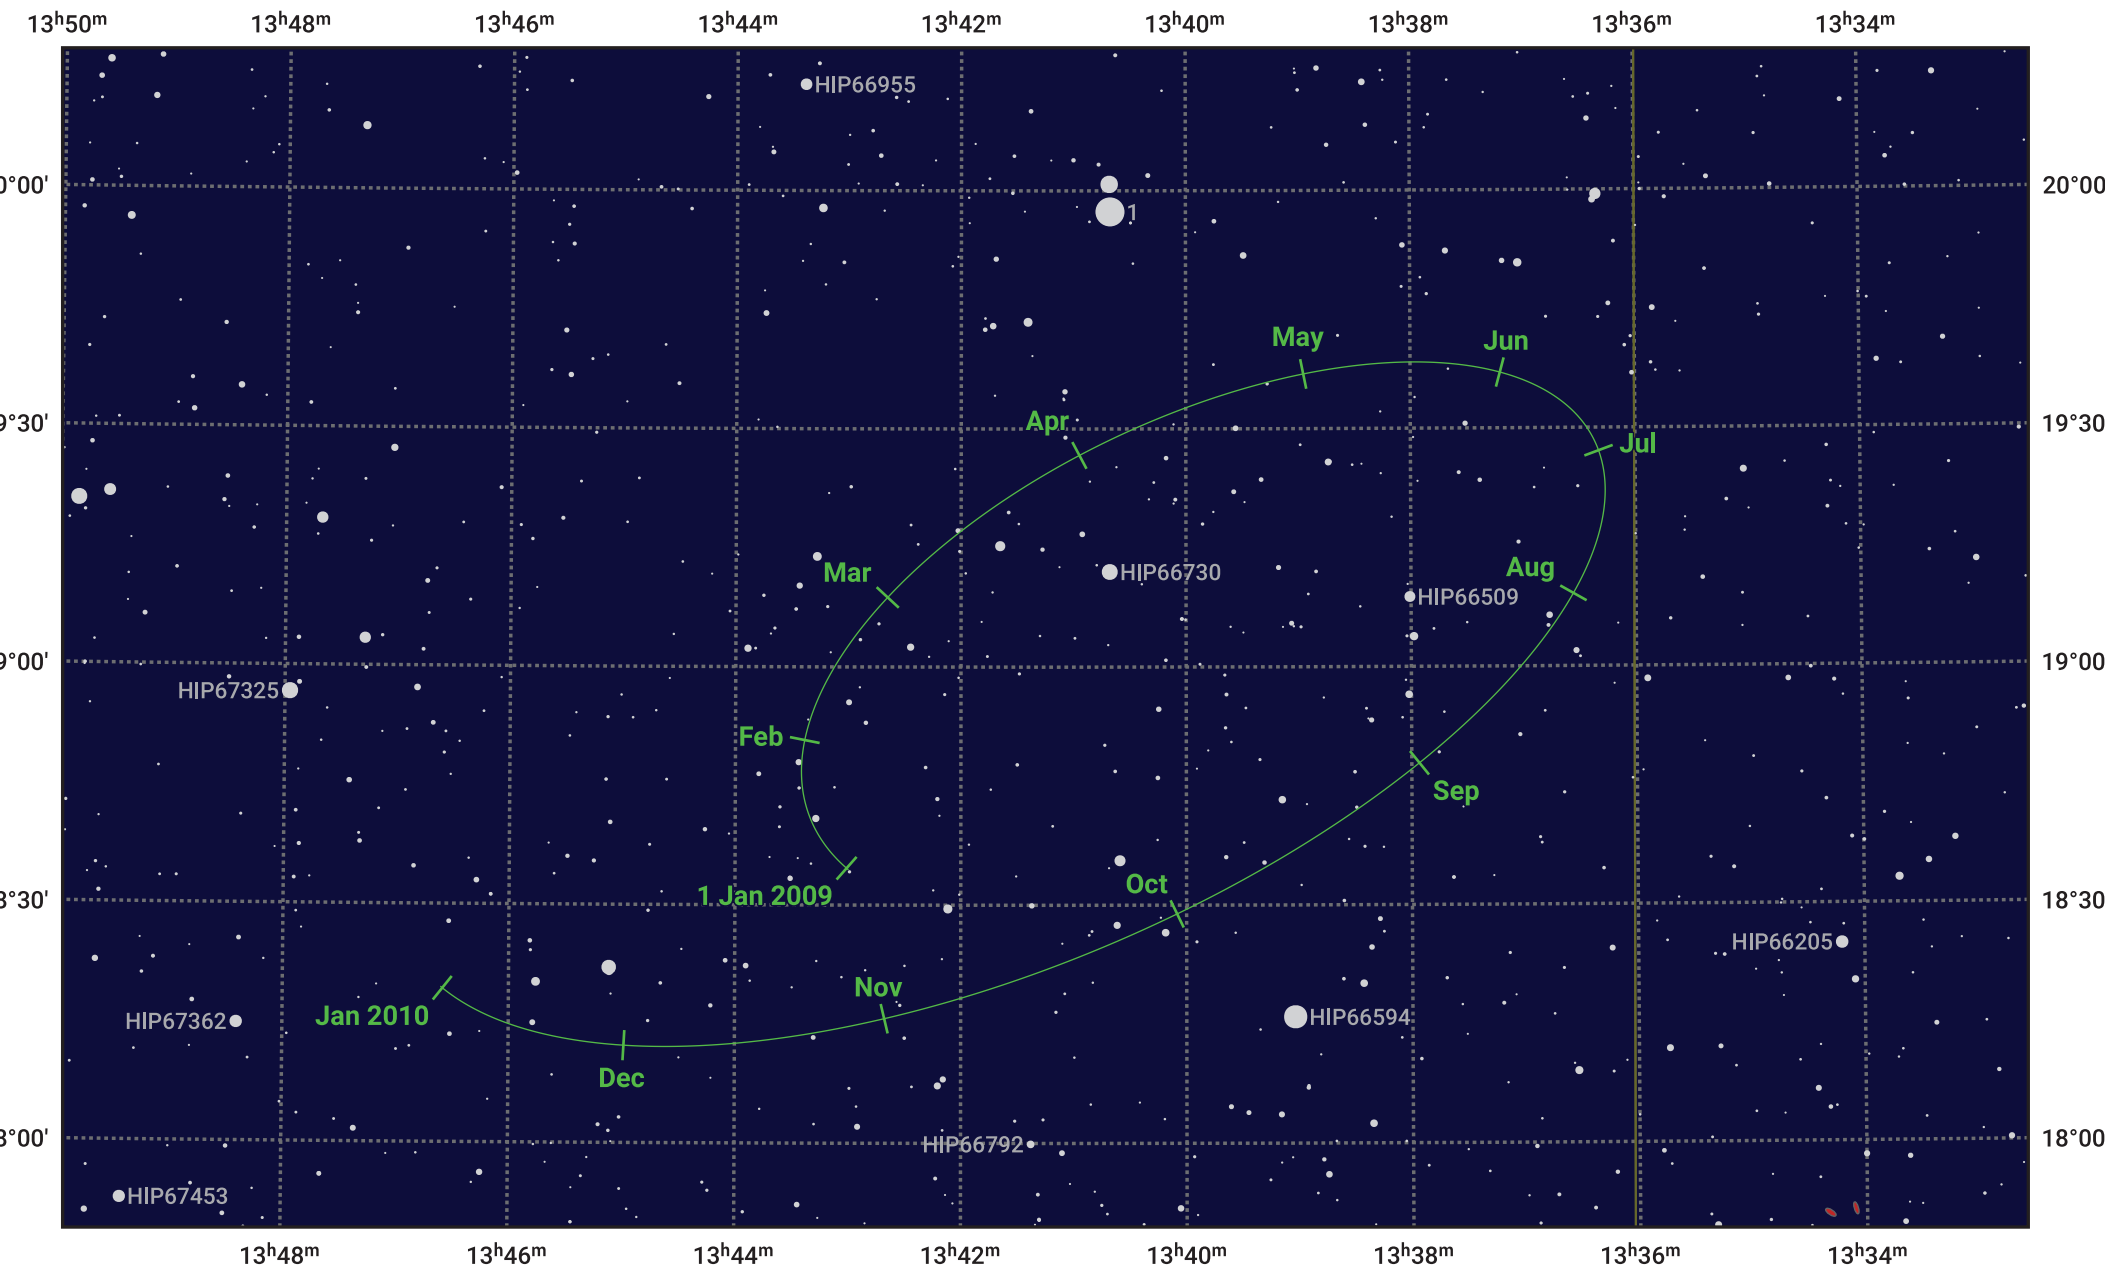

The path of Haumea in 2009

© Dominic Ford 2011–2024. Date markers placed at midnight UTC. Downloaded from <https://in-the-sky.org>

Magnitude scale: 14.0 13.0 12.0 11.0 10.0 9.0 8.0 7.0 6.0 5.0

— Ecliptic Plane

- Galaxy
- Bright nebula
- Open cluster
- Globular cluster

Date	Mag
2009 Jan 1	17.5
2009 Apr 1	17.4
2009 Jul 1	17.5
2009 Oct 1	17.4
2010 Jan 1	17.5