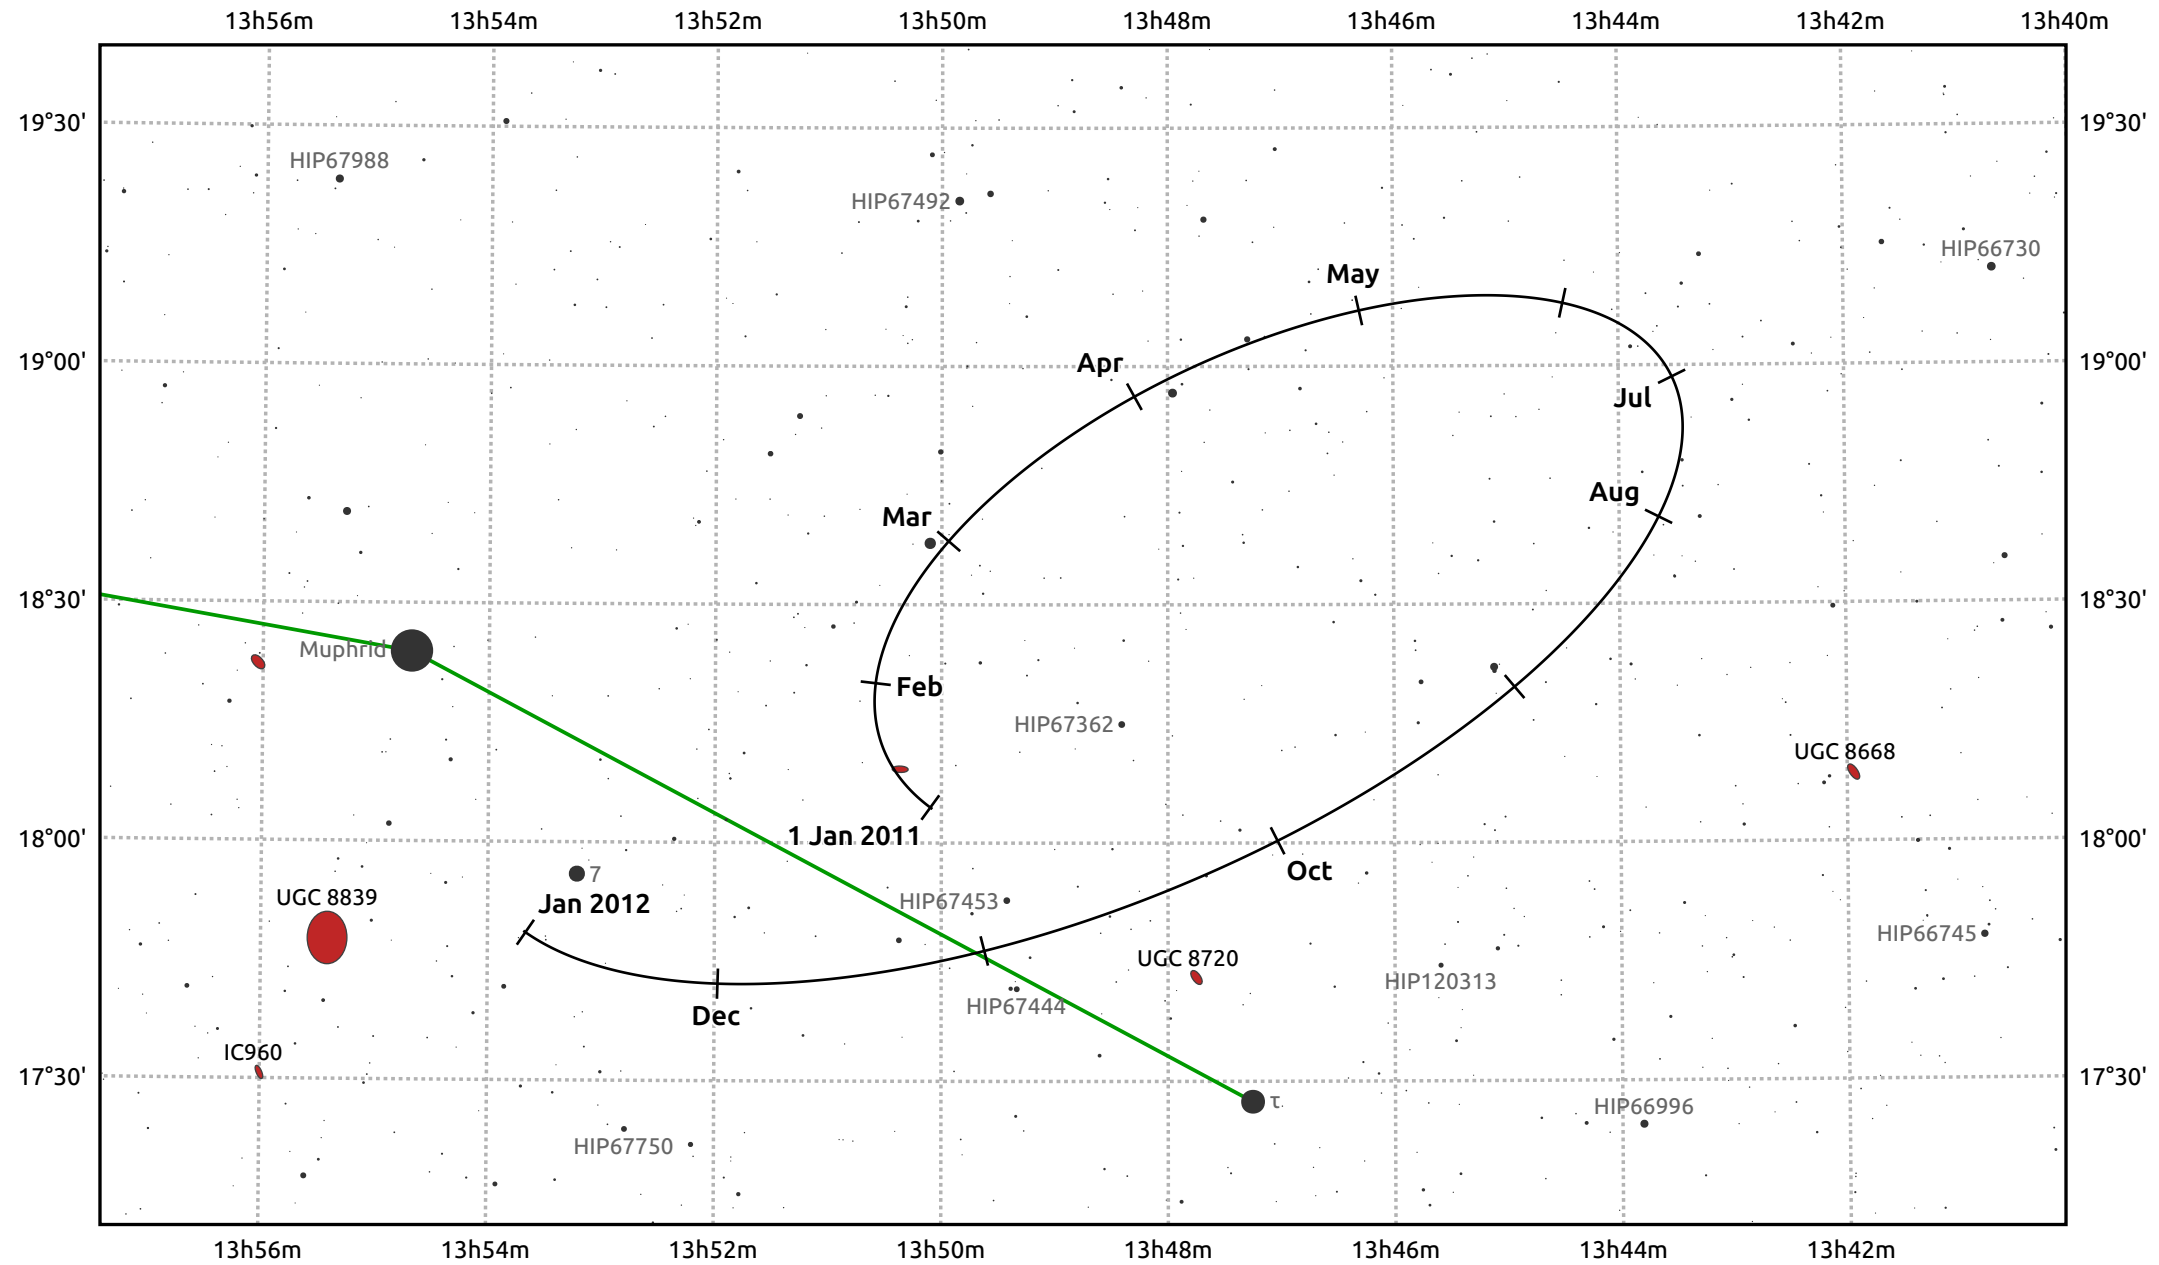

# The path of Haumea in 2011

© Dominic Ford 2011–2025. Date markers placed at midnight UTC. Downloaded from <https://in-the-sky.org>

— Ecliptic Plane

| Date       | Mag  |
|------------|------|
| 2011 Jan 1 | 17.4 |
| 2011 Apr 1 | 17.3 |
| 2011 Jul 1 | 17.4 |
| 2011 Oct 1 | 17.4 |
| 2012 Jan 1 | 17.4 |